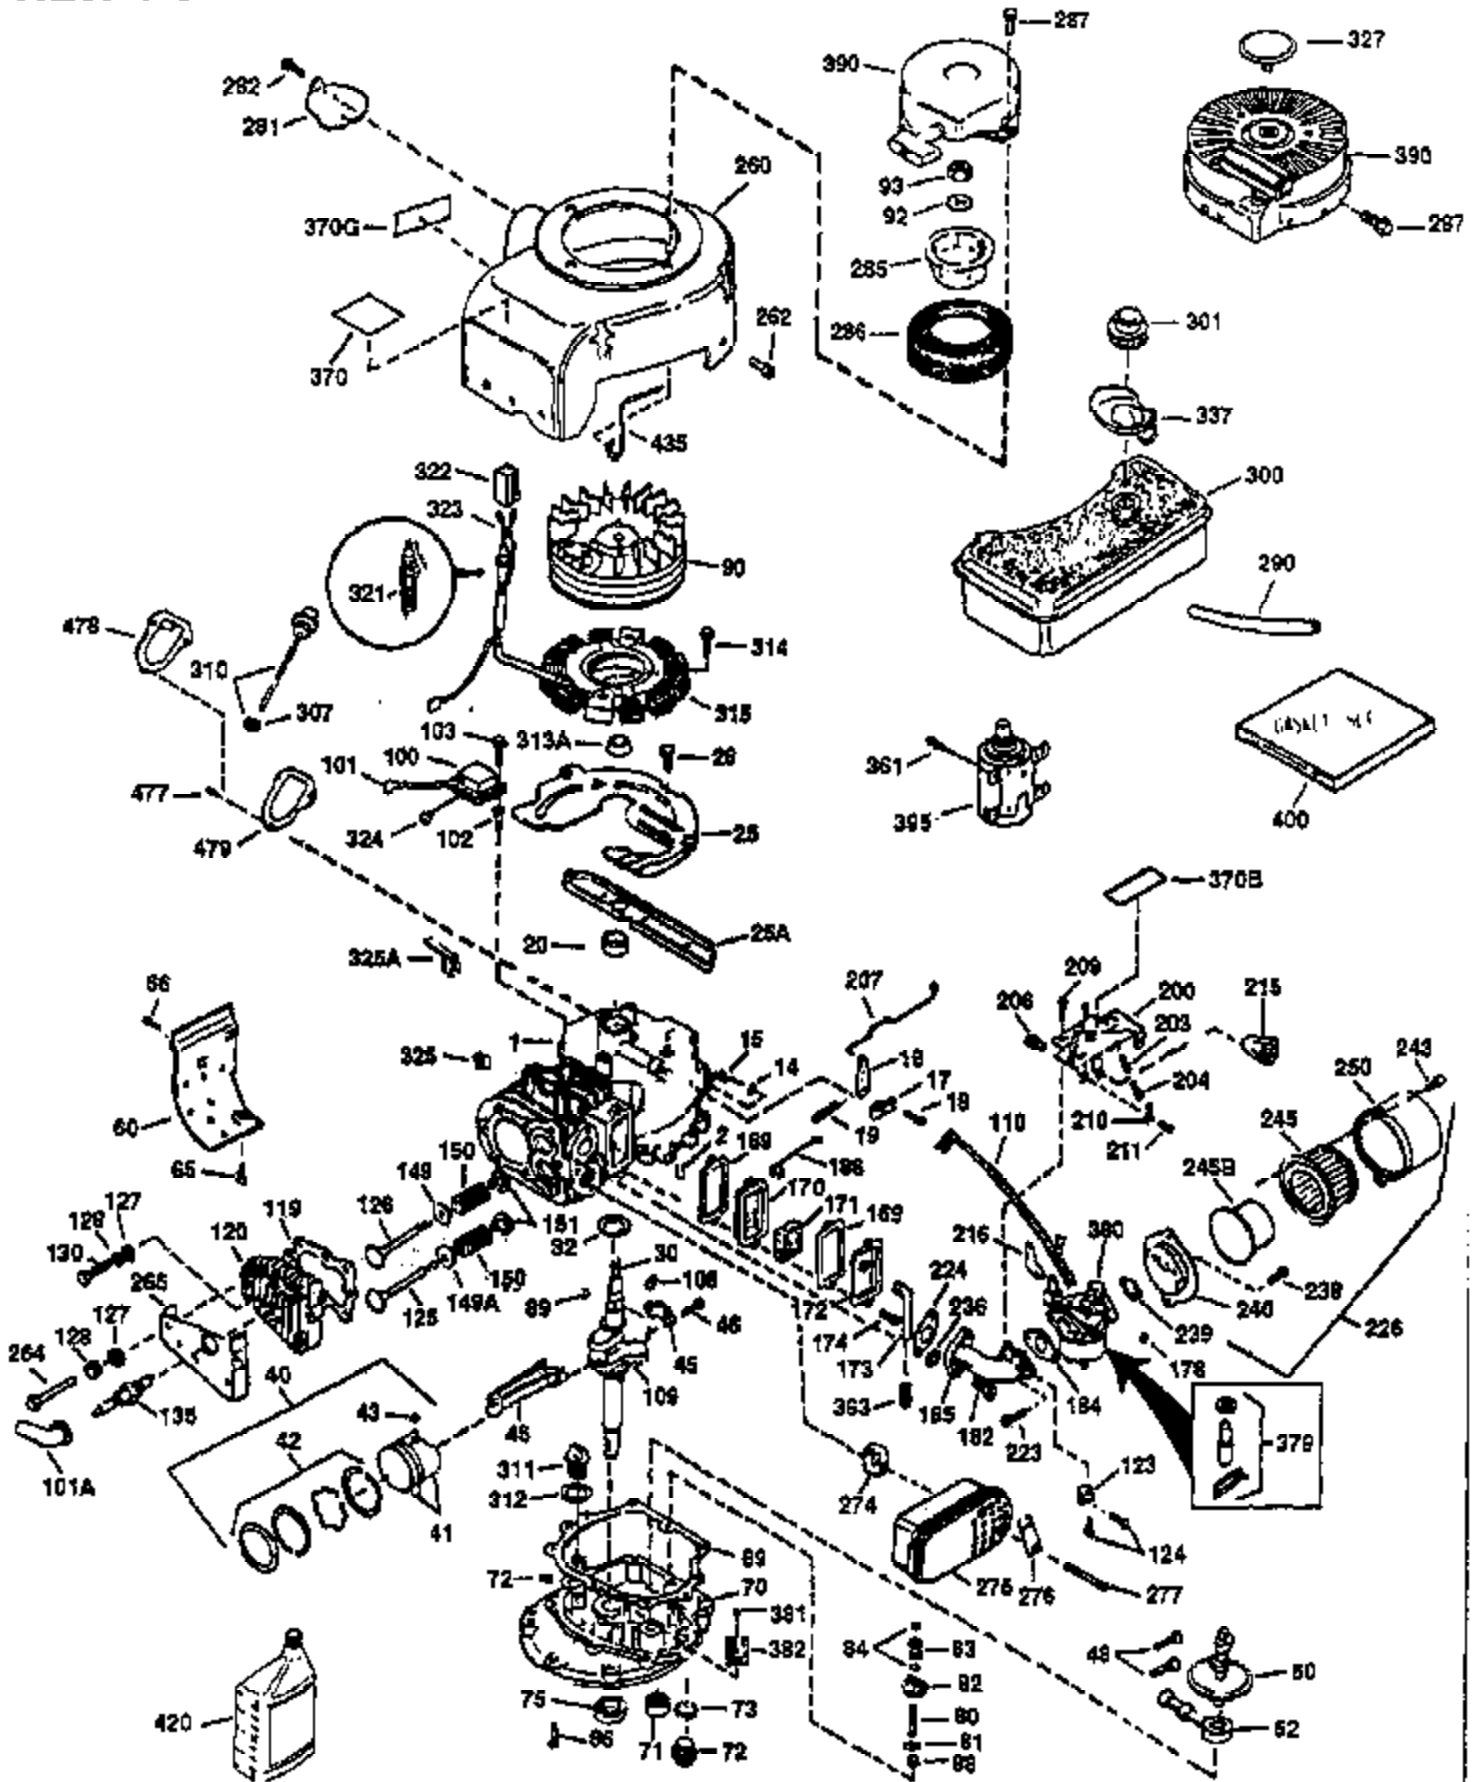

## Engine Parts List #1

Ref #	Part Number	Qty	Description
1	34913A	1	Cylinder (Incl. 2 & 20)
2	27652	2	Dowel Pin
14	28277	1	Washer
15	30669	1	Governor Rod (Incl. 14)
16	31357	1	Governor Lever
17	31335	1	Governor Lever Clamp
18	650548	1	Screw, 8-32 x 5/16"
19	31361	1	Extension Spring
20	32630	1	Oil Seal
25	29536	1	Blower Housing Baffle
26	650561	2	Screw, 1/4-20 x 5/8"
30	35565	1	Crankshaft
40	34531	1	Piston, Pin & Ring Set (Std.)
40	34532	1	Piston, Pin & Ring Set (.010" OS)
40	34533	1	Piston, Pin & Ring Set (.020" OS)
41	33312B	1	Piston & Pin Ass'y. (Std.) (Incl. 43)
41	33313B	1	Piston & Pin Ass'y. (.010" OS) (Incl. 43)
41	33314B	1	Piston & Pin Ass'y. (.020" OS) (Incl. 43)
42	34854	1	Ring Set (Std.)
42	34855	1	Ring Set (.010" OS)
42	34856	1	Ring Set (.020" OS)
43	27888	2	Piston Pin Retaining Ring
45	31380C	1	Connecting Rod Ass'y. (Incl. 46)
46	650662C	2	Connecting Rod Bolt
48	34034	2	Valve Lifter
50	32114	1	Camshaft
52	31356	1	Oil Pump Ass'y.
60	30622A	1	Blower Housing Extension
64	30063	1	Screw, Torx T-30, 1/4-20 x 1/2"
65	650128	1	Screw, 10-24 x 1/2"
69	30684	1	* Mounting Flange Gasket
70	31471D	1	Mounting Flange (Incl. 72,75,80 & 81)
72	27642	1	Oil Drain Plug
75	27897	1	Oil Seal
80	30668	1	Governor Shaft
81	30590A	1	Washer
82	30591	1	Governor Gear Ass'y. (Incl. 81)
83	30588A	1	Governor Spool
84	29193	2	Retaining Ring
86	650488	7	Screw, 1/4-20 x 1-1/4"
88	31707A	1	Spacer (Incl. 81)
89	32589	1	Flywheel Key
90	611084	1	Flywheel
92	650815	1	Belleville Washer
93	8116	1	Flywheel Nut
100	34443A	1	Solid State Ignition
101	610118	1	Spark Plug Cover
102	650872	2	Solid State Mounting Stud
103	650814	2	Screw, Torx T-15, 10-24 x 1"
110	35234	1	Ground Wire
119	28938C	1	* Cylinder Head Gasket
120	30938A	1	Cylinder Head
125	27878A	1	Exhaust Valve (Std.) (Incl. 151)
125	27880A	1	Exhaust Valve (1/32" OS) (Incl. 151)
126	32783	1	Intake Valve (Std.) (Incl. 151)
126	32784	1	Intake Valve (1/32" OS) (Incl. 151)
127	650691	8	Washer
128	650690	8	Belleville Washer