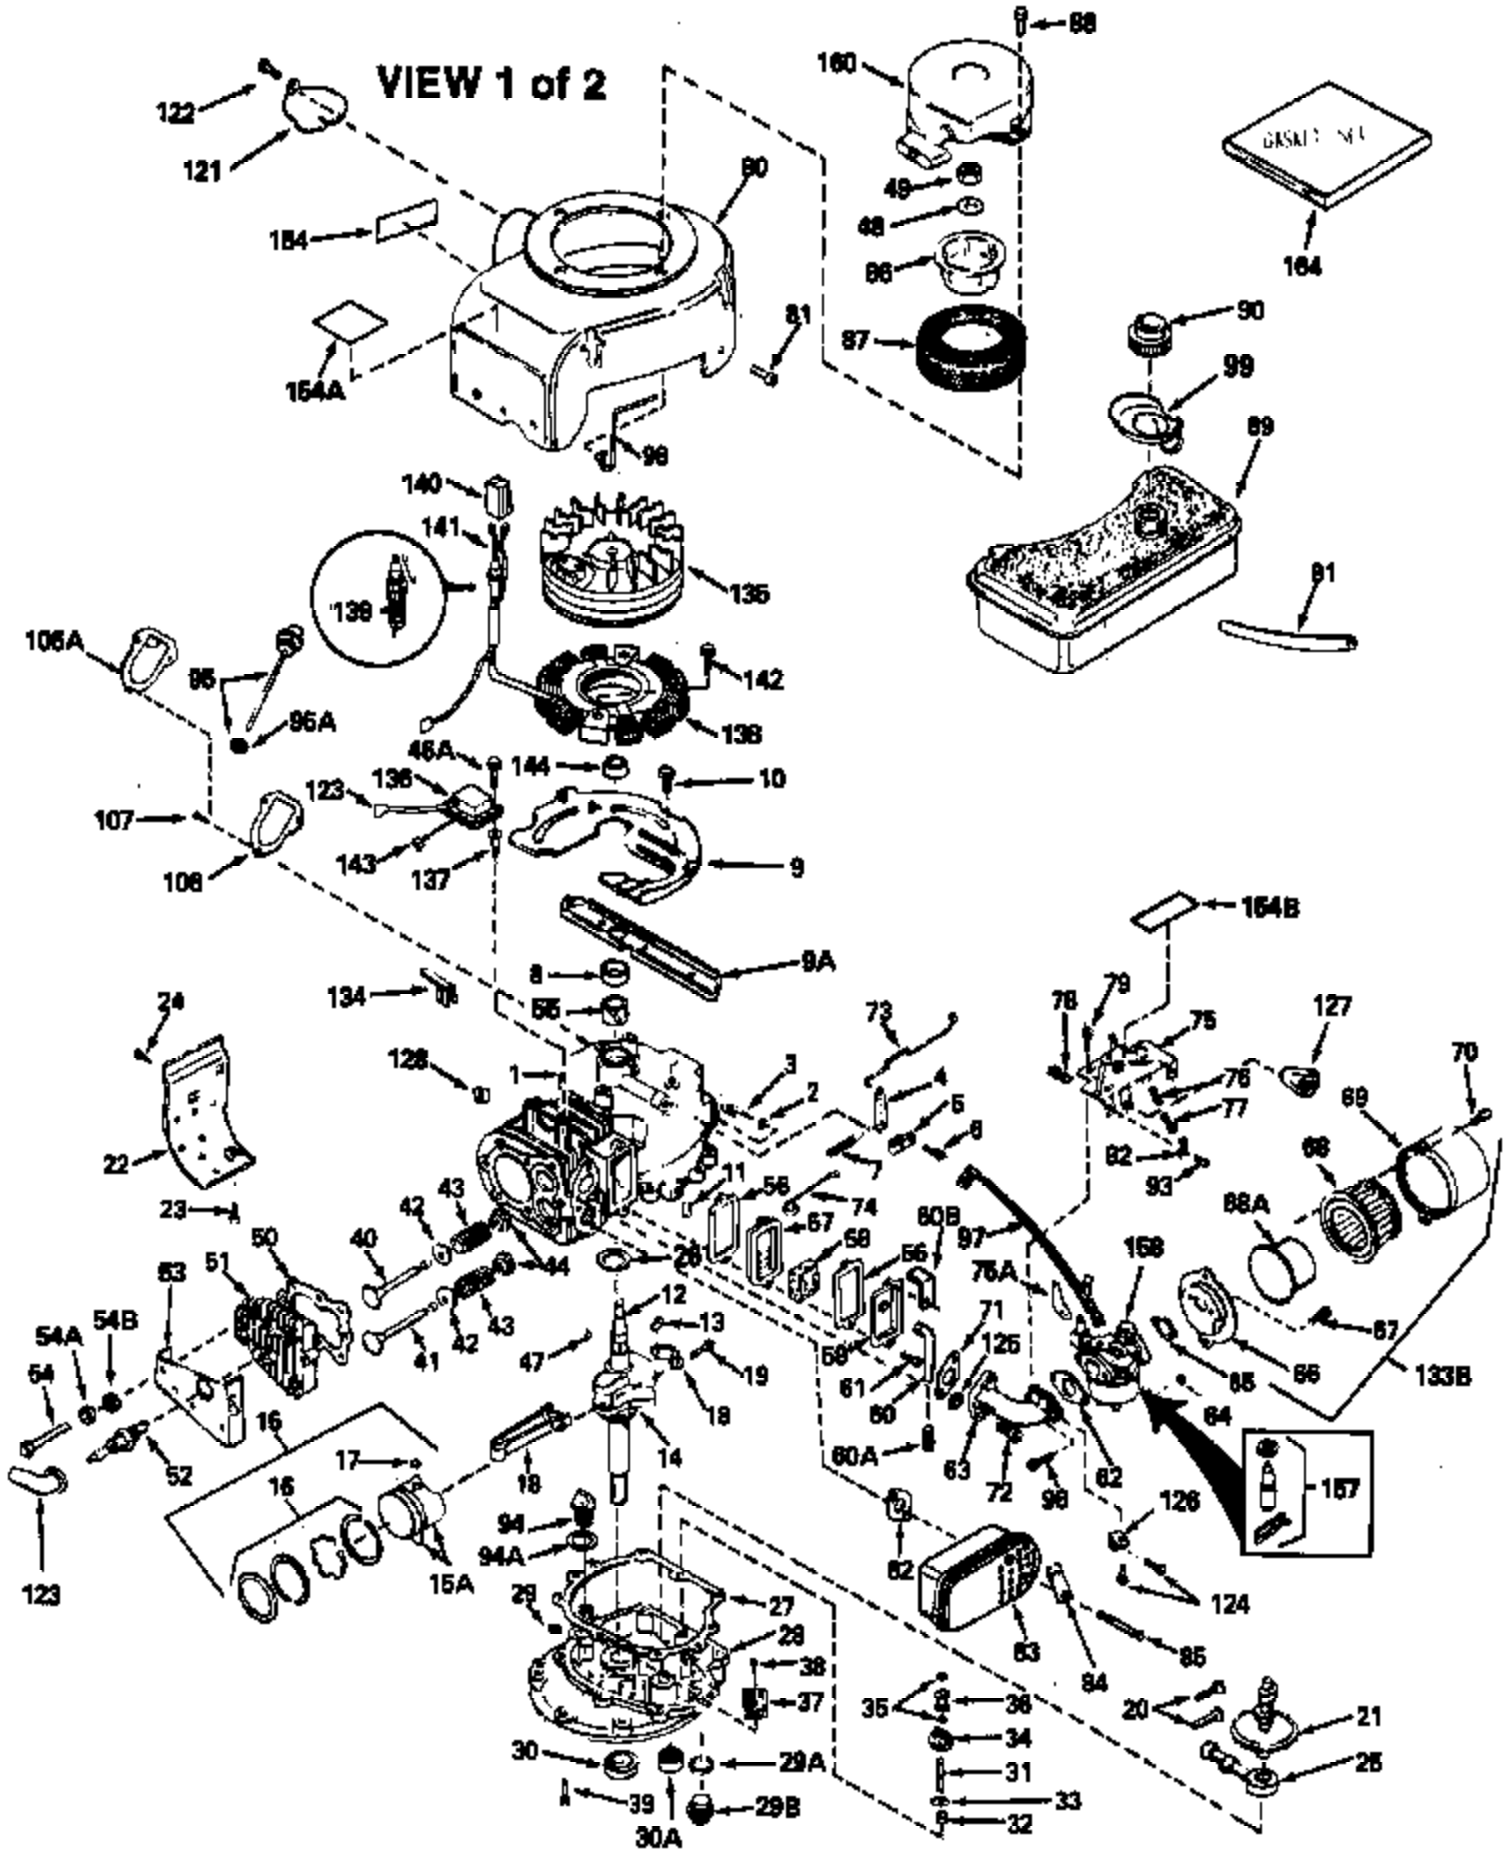

ILLUSTRATION SHOWS TYPICAL PARTS ONLY. ORDER BY PART NUMBER. PARTS NOT LISTED ARE SUPPLIED BY OEM.

Engine Parts List #1

Ref #	Part Number	Qty	Description
1	35137A	1	Cylinder (Incl. 2 & 20)
2	27652	2	Dowel Pin
14	28277	1	Washer
15	30669	1	Governor Rod (Incl. 14)
16	31357	1	Governor Lever
17	31335	1	Governor Lever Clamp
18	650548	1	Screw, 8-32 x 5/16"
19	31361	1	Extension Spring
20	32630	1	Oil Seal
26	650561	2	Screw, 1/4-20 x 5/8"
30	35264	1	Crankshaft
40	34531	1	Piston, Pin & Ring Set (Std.)
40	34532	1	Piston, Pin & Ring Set (.010" OS)
40	34533	1	Piston, Pin & Ring Set (.020" OS)
41	33312B	1	Piston & Pin Ass'y. (Std.) (Incl. 43)
41	33313B	1	Piston & Pin Ass'y. (.010" OS) (Incl. 43)
41	33314B	1	Piston & Pin Ass'y. (.020" OS) (Incl. 43)
42	34854	1	Ring Set (Std.)
42	34855	1	Ring Set (.010" OS)
42	34856	1	Ring Set (.020" OS)
43	27888	2	Piston Pin Retaining Ring
48	34034	2	Valve Lifter
50	32114	1	Camshaft
52	31356	1	Oil Pump Ass'y.
60	30622A	1	Blower Housing Extension
64	30063	1	Screw, Torx T-30, 1/4-20 x 1/2"
65	650128	1	Screw, 10-24 x 1/2"
69	30684	1	* Mounting Flange Gasket
70	31471D	1	Mounting Flange (Incl. 72,75,80 & 81)
72	27642	1	Oil Drain Plug
75	27897	1	Oil Seal
80	30668	1	Governor Shaft
81	30590A	2	Washer
82	30591	1	Governor Gear Ass'y. (Incl. 81)
83	30588A	1	Governor Spool
84	29193	2	Retaining Ring
86	650488	7	Screw, 1/4-20 x 1-1/4"
88	31707A	1	Spacer (Incl. 81)
89	32589	1	Flywheel Key
90	611084	1	Flywheel
92	650815	1	Belleville Washer
93	8116	1	Flywheel Nut
125	27878A	1	Exhaust Valve (Std.) (Incl. 151)
125	27880A	1	Exhaust Valve (1/32" OS) (Incl. 151)
126	32783	1	Intake Valve (Std.) (Incl. 151)
126	32784	1	Intake Valve (1/32" OS) (Incl. 151)
127	650691	8	Washer
128	650690	8	Belleville Washer
135	33636	1	Resistor Spark Plug (RJ17LM)
149	27882	2	Valve Spring Cap
150	27881	2	Valve Spring
151	32581	2	Valve Spring Keeper
169	27896A	2	* Valve Cover Gasket
170	28423	1	Breather Body
171	28424	1	Breather Element
172	28425	1	Valve Cover
173	35350	1	Breather Tube
174	650128	2	Screw, 10-24 x 1/2"