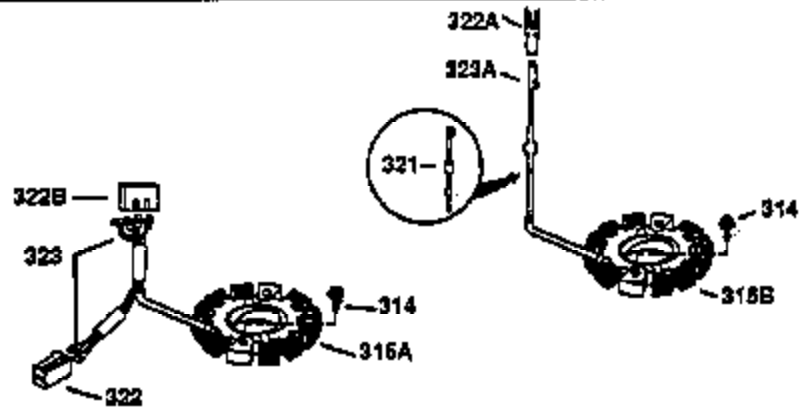

ILLUSTRATION SHOWS TYPICAL PARTS ONLY. ORDER BY PART NUMBER. PARTS NOT LISTED ARE SUPPLIED BY OEM.

VIEW 2 OF 2