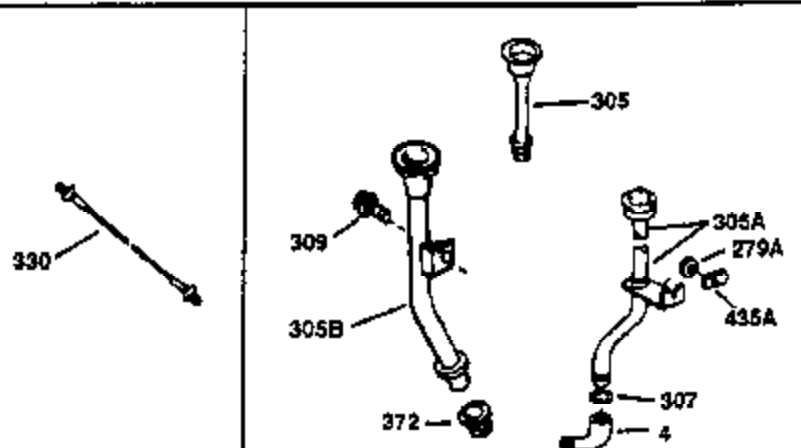

## Engine Parts List #2

Ref #	Part Number	Qty	Description
64	30063	1	Screw, Torx T-30, 1/4-20 x 1/2"
103	650814	2	Screw, Torx T-15, 10-24 x 1"
238	28820	2	Screw, 10-32 x 1/2"
240	31691	1	Air Cleaner Body
245	30727	1	Air Cleaner Filter
250	31715	1	Air Cleaner Cover
261	29747B	2	Screw, Torx T-40, 5/16-24 x 21/32"
274	35865	1	* Exhaust Gasket
275	30901	1	Muffler
277	650696	2	Screw, 5/16-18 x 2-3/4"
290	29774	1	Fuel Line (2.00")
307	29673	1	* Oil Fill Plug Gasket
313A	35189	1	Spacer
314	650873	2	Screw, 1/4-20 x 3/4"
321	611161	1	Diode
322	610921	1	Connector Body
323	610922	1	Terminal
370A	34346	1	Lubrication Decal
380	632233	1	Carburetor (Incl. 184)