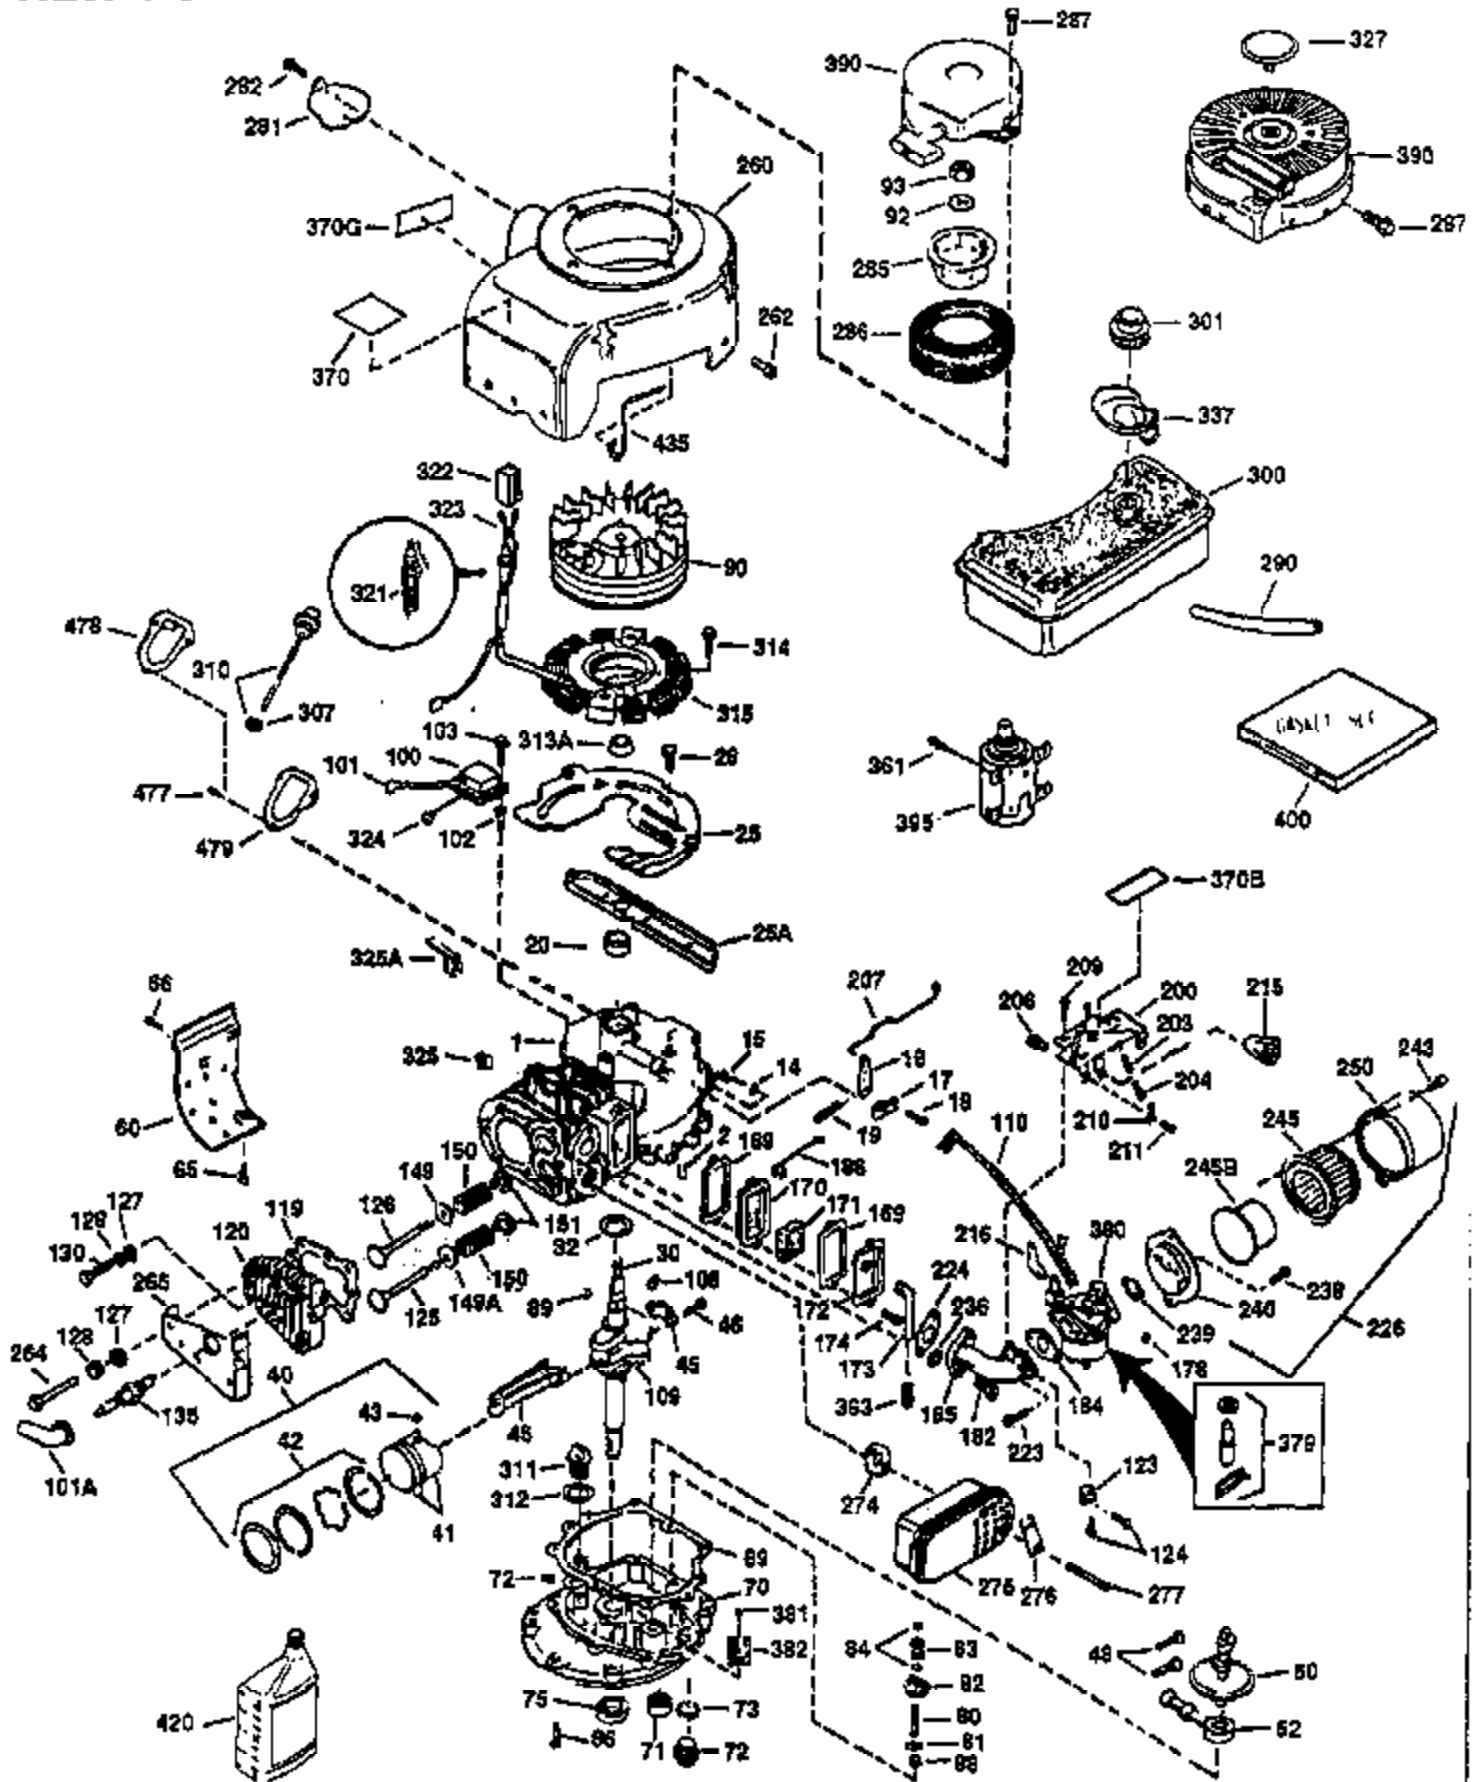

## Engine Parts List #1

Ref #	Part Number	Qty	Description
1	34913A	1	Cylinder (Incl. 2 & 20)
2	27652	2	Dowel Pin
14	28277	1	Washer
15	30669	1	Governor Rod (Incl. 14)
16	31357	1	Governor Lever
17	31335	1	Governor Lever Clamp
18	650548	1	Screw, 8-32 x 5/16"
19	31361	1	Extension Spring
20	32630	1	Oil Seal
25	35256A	1	Blower Housing Baffle
26	650561	2	Screw, 1/4-20 x 5/8"
30	35209	1	Crankshaft
40	34531	1	Piston, Pin & Ring Set (Std.)
40	34532	1	Piston, Pin & Ring Set (.010" OS)
40	34533	1	Piston, Pin & Ring Set (.020" OS)
41	33312B	1	Piston & Pin Ass'y. (Std.) (Incl. 43)
41	33313B	1	Piston & Pin Ass'y. (.010" OS) (Incl. 43)
41	33314B	1	Piston & Pin Ass'y. (.020" OS) (Incl. 43)
42	34854	1	Ring Set (Std.)
42	34855	1	Ring Set (.010" OS)
42	34856	1	Ring Set (.020" OS)
43	27888	2	Piston Pin Retaining Ring
45	31380C	1	Connecting Rod Ass'y. (Incl. 46)
46	650662C	2	Connecting Rod Bolt
48	34034	2	Valve Lifter
50	32114	1	Camshaft
52	31356	1	Oil Pump Ass'y.
60	30622A	1	Blower Housing Extension
64	30063	1	Screw, Torx T-30, 1/4-20 x 1/2"
65	650128	1	Screw, 10-24 x 1/2"
69	30684	1	* Mounting Flange Gasket
70	31471D	1	Mounting Flange (Incl. 72,75,80 & 81)
72	27642	1	Oil Drain Plug
75	27897	1	Oil Seal
80	30668	1	Governor Shaft
81	30590A	1	Washer
82	30591	1	Governor Gear Ass'y. (Incl. 81)
83	30588A	1	Governor Spool
84	29193	2	Retaining Ring
86	650488	7	Screw, 1/4-20 x 1-1/4"
88	31707A	1	Spacer (Incl. 81)
89	32589	1	Flywheel Key
90	611087	1	Flywheel
92	650815	1	Belleville Washer
93	8116	1	Flywheel Nut
100	34443A	1	Solid State Ignition
101	610118	1	Spark Plug Cover
102	650872	2	Solid State Mounting Stud
103	650814	2	Screw, Torx T-15, 10-24 x 1"
110	36230	1	Ground Wire
119	28938C	1	* Cylinder Head Gasket
120	30938A	1	Cylinder Head
125	27878A	1	Exhaust Valve (Std.) (Incl. 151)
125	27880A	1	Exhaust Valve (1/32" OS) (Incl. 151)
126	32783	1	Intake Valve (Std.) (Incl. 151)
126	32784	1	Intake Valve (1/32" OS) (Incl. 151)
127	650691	8	Washer
128	650690	8	Belleville Washer