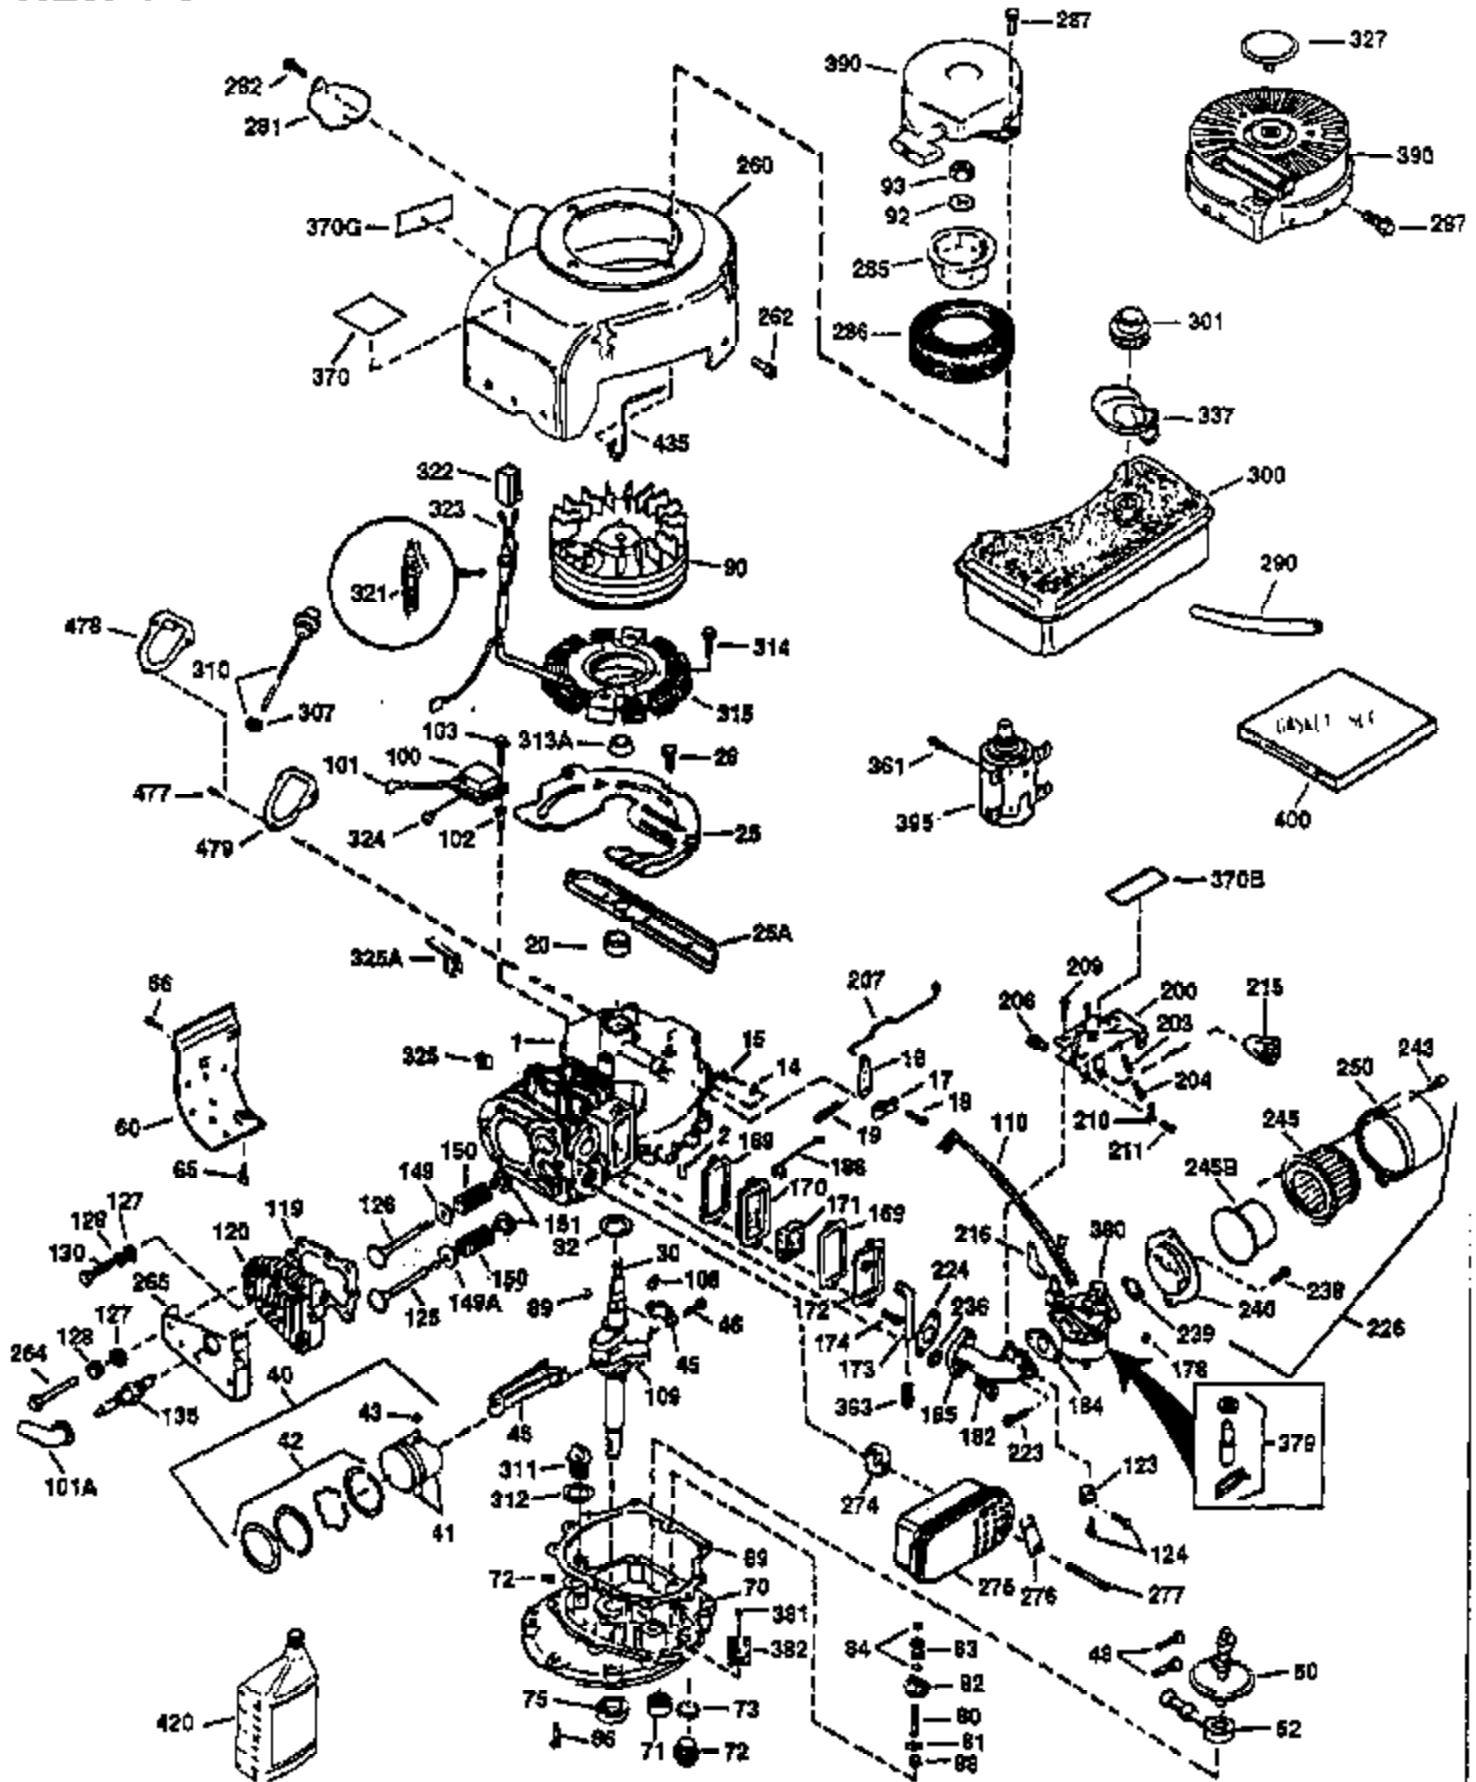

ILLUSTRATION SHOWS TYPICAL PARTS ONLY. ORDER BY PART NUMBER. PARTS NOT LISTED ARE SUPPLIED BY OEM.

VIEW 1 OF 2

Engine Parts List #1

Ref #	Part Number	Qty	Description
1	34913A	1	Cylinder (Incl. 2 & 20)
2	27652	2	Dowel Pin
14	28277	1	Washer
15	30669	1	Governor Rod (Incl. 14)
16	31357	1	Governor Lever
17	31335	1	Governor Lever Clamp
18	650548	1	Screw, 8-32 x 5/16"
19	31361	1	Extension Spring
20	32630	1	Oil Seal
25	29536	1	Blower Housing Baffle
26	650561	2	Screw, 1/4-20 x 5/8"
30	35209	1	Crankshaft
40	34531	1	Piston, Pin & Ring Set (Std.)
40	34532	1	Piston, Pin & Ring Set (.010" OS)
40	34533	1	Piston, Pin & Ring Set (.020" OS)
41	33312B	1	Piston & Pin Ass'y. (Std.) (Incl. 43)
41	33313B	1	Piston & Pin Ass'y. (.010" OS) (Incl. 43)
41	33314B	1	Piston & Pin Ass'y. (.020" OS) (Incl. 43)
42	34854	1	Ring Set (Std.)
42	34855	1	Ring Set (.010" OS)
42	34856	1	Ring Set (.020" OS)
43	27888	2	Piston Pin Retaining Ring
45	31380C	1	Connecting Rod Ass'y. (Incl. 46)
46	650662C	2	Connecting Rod Bolt
48	34034	2	Valve Lifter
50	32114	1	Camshaft
52	31356	1	Oil Pump Ass'y.
60	30622A	1	Blower Housing Extension
64	30063	1	Screw, Torx T-30, 1/4-20 x 1/2"
65	650128	1	Screw, 10-24 x 1/2"
69	30684	1	* Mounting Flange Gasket
70	31471D	1	Mounting Flange (Incl. 72,75,80 & 81)
72	27642	1	Oil Drain Plug
75	27897	1	Oil Seal
80	30668	1	Governor Shaft
81	30590A	1	Washer
82	30591	1	Governor Gear Ass'y. (Incl. 81)
83	30588A	1	Governor Spool
84	29193	2	Retaining Ring
86	650488	7	Screw, 1/4-20 x 1-1/4"
88	31707A	1	Spacer (Incl. 81)
89	32589	1	Flywheel Key
90	611084	1	Flywheel
92	650815	1	Belleville Washer
93	8116	1	Flywheel Nut
100	34443A	1	Solid State Ignition
101	610118	1	Spark Plug Cover
102	650872	2	Solid State Mounting Stud
103	650814	2	Screw, Torx T-15, 10-24 x 1"
110	36230	1	Ground Wire
119	28938C	1	* Cylinder Head Gasket
120	30938A	1	Cylinder Head
125	27878A	1	Exhaust Valve (Std.) (Incl. 151)
125	27880A	1	Exhaust Valve (1/32" OS) (Incl. 151)
126	32783	1	Intake Valve (Std.) (Incl. 151)
126	32784	1	Intake Valve (1/32" OS) (Incl. 151)
127	650691	8	Washer
128	650690	8	Belleville Washer