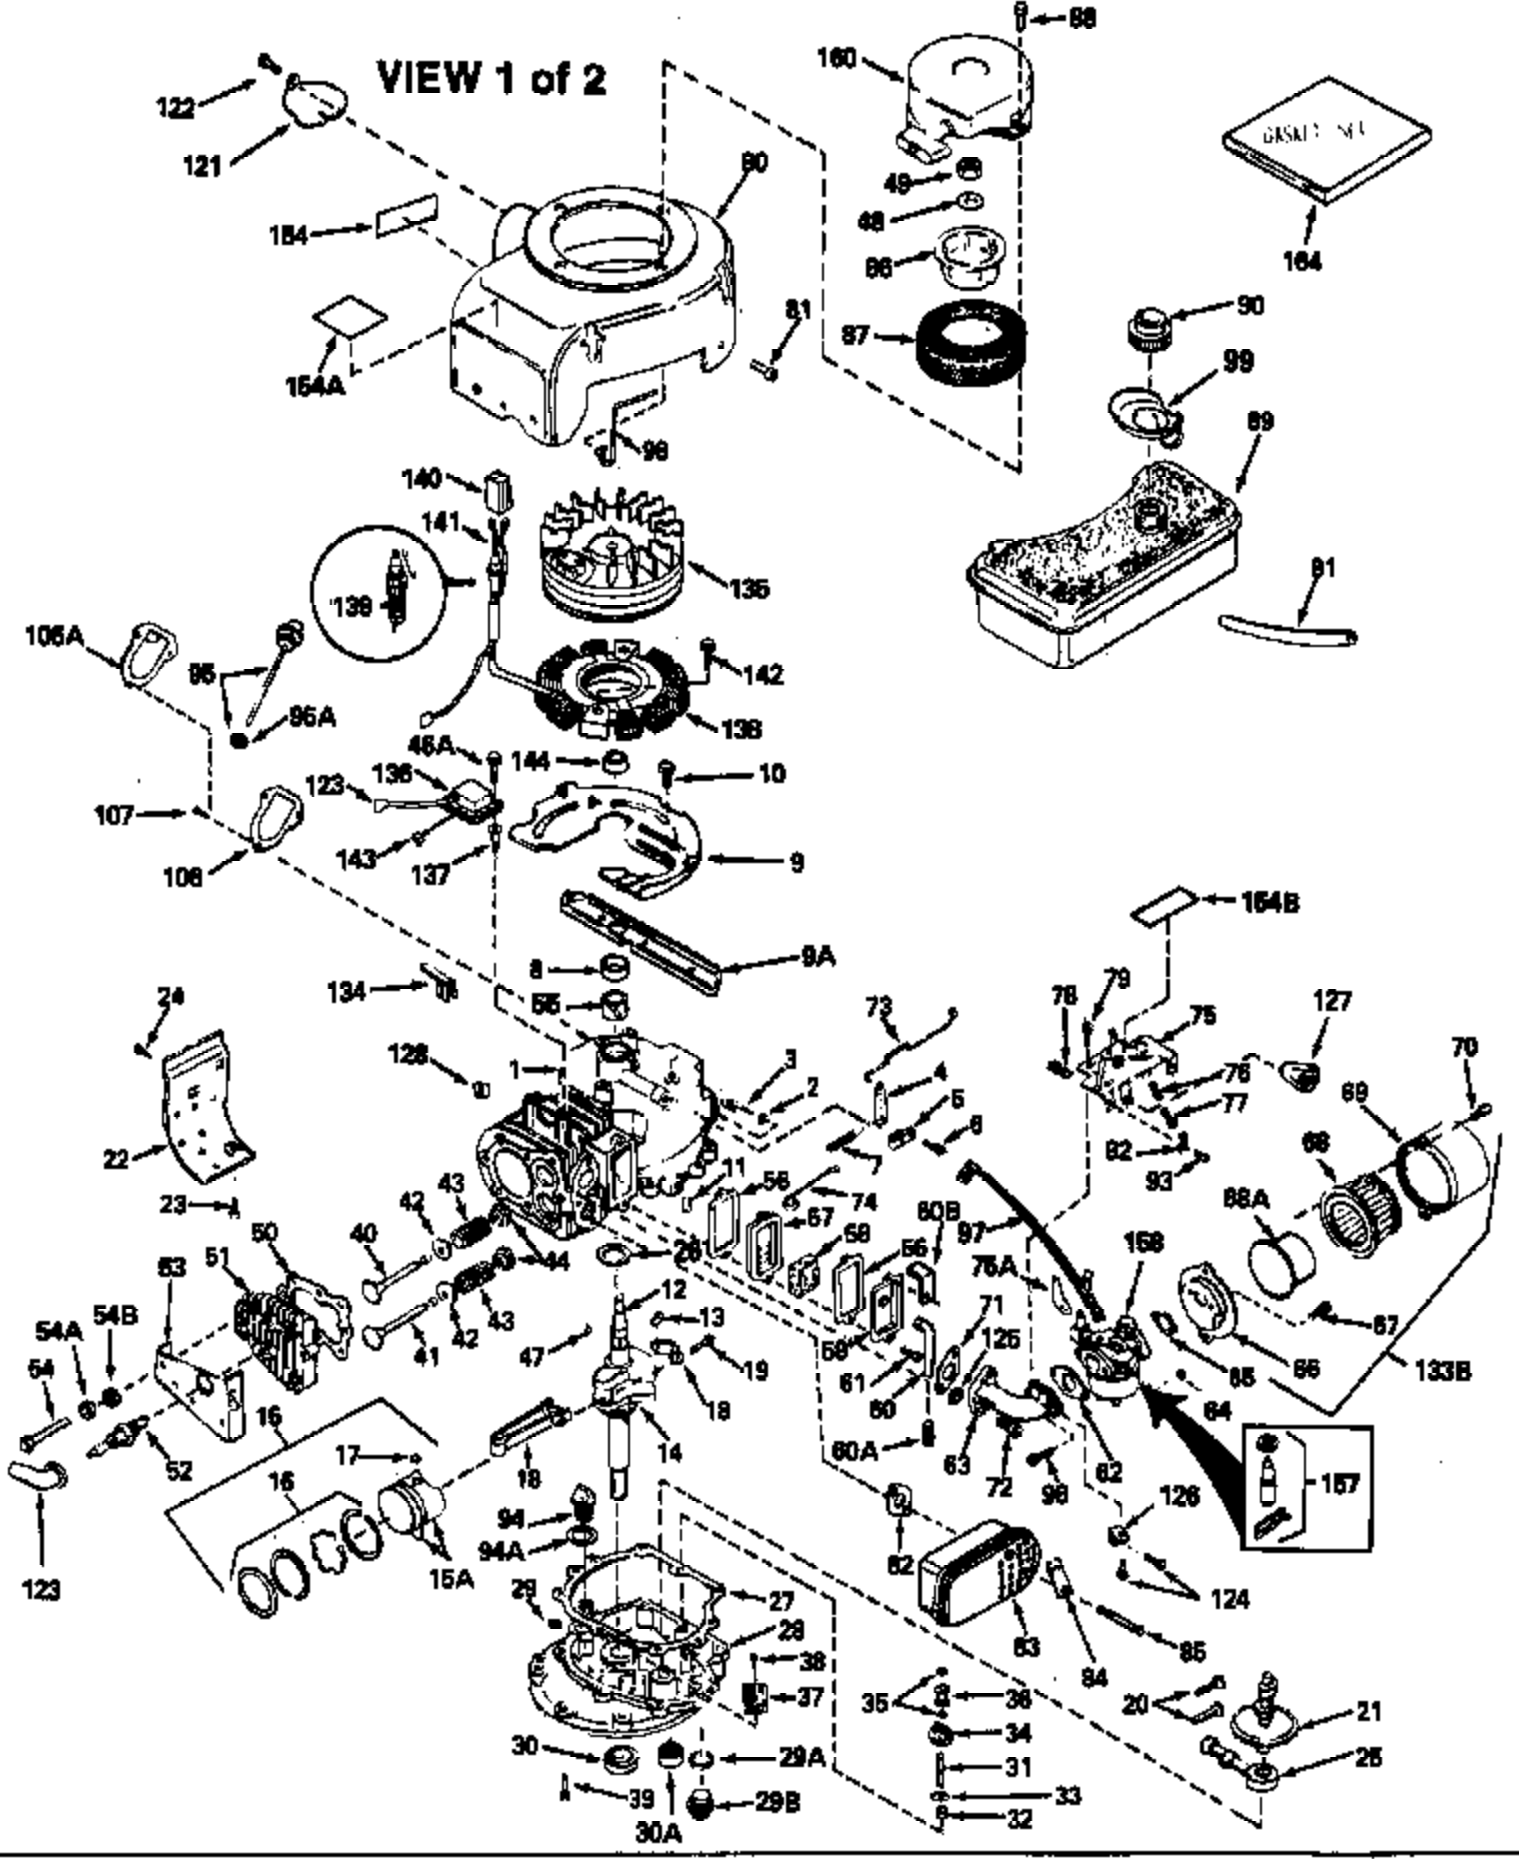

ILLUSTRATION SHOWS TYPICAL PARTS ONLY. ORDER BY PART NUMBER. PARTS NOT LISTED ARE SUPPLIED BY OEM.

Engine Parts List #1

Ref #	Part Number	Qty	Description
1	34913A		Cylinder (Incl. 8, 11, 94 & 94A) (2-5/8")
2	28277		Washer, Flat
3	30669		Rod, Governor
4	31357		Lever, Governor
5	31335		Clamp, Governor lever
6	650548		Screw, 8-32 x 5/16"
7	31361		Spring, Governor
8	32630		Seal, Oil
9	29536		Baffle, Blower housing (Use as required)
9	35256A		Blo.Hsg.Baffle (W/E.S.knock-out)(As required)
10	650561		Screw, 1/4-20 x 5/8"
11	27652		Pin, Dowel
12	35412		Crankshaft (Incl. 13 & 14)
13	29783		Pin, Crankshaft gear
14	27884		Gear, Crankshaft
15A	33312B		Piston & Pin Ass'y. (Incl.17)(2-5/8") (Std.)
15A	33313B		Piston & Pin Ass'y. (Incl. 17) (.010" OS)
15A	33314B		Piston & Pin Ass'y. (Incl. 17) (.020" OS)
15	34531		Piston, Pin & Ring Set (2-5/8") (Std.)
15	34532		Piston, Pin & Ring Set (.010" OS)
15	34533		Piston, Pin & Ring Set (.020" OS)
16	34854		Ring Set (2-5/8") (Std.)
16	34855		Ring Set (.010" OS)
16	34856		Ring Set (.020" OS)
17	27888		Ring, Piston pin retaining
18	31380C		Rod Assy., Connecting (Incl. 19)
19	650662C		Bolt, Connecting rod (Incl. 2 pieces)
20	34034		Lifter, Valve
21	32114		Camshaft (MCR)
22	30622A		Extension, Blower housing
23	650128		Screw, 10-24 x 1/2"
24	30688		Screw, 1/4-20 x 1/2"
25	31356		Pump Assy., Oil
27	30684		* Gasket, Cylinder cover
28	31471C		Flange Ass'y. (Incl. 29,30,31,33,182 & 183)
29	27642		Plug, Pipe (sq.hd, 1/4-28)
30	27897		Seal, Oil
31	30668		Shaft, Mech. Governor
32	31707A		Governor Spacer Assy. (Incl. 33)
33	30590A		Washer, Flat (2 required)
34	30591		Gear Assy., Governor
35	29193		Ring, Retaining
36	30588A		Spool, Governor
37	31355		Screen, Oil filter (Use as required)
38	29117		Screw, 8-32 x 5/16" (Use as required)
39	650488		Screw, 1/4-20 x 1-1/4"
40	32783		Intake Valve (Std.) (Incl. 44)
40	32784		Intake Valve (1/32" OS) (Incl. 44)
41	27878A		Exhaust Valve (Std.) (Incl. 44)
41	27880A		Exhaust Valve (1/32" OS) (Incl. 44)
42	27882		Cap, Upper valve spring
43	27881		Spring, Valve
44	32581		Cap, Lower valve spring
46A	650814		Screw, 10-24 x 1"
47	32589		Key, Flywheel
48	650815		Washer, Belleville
49	8116		Nut, Washer, 1/2-20
50	28938B		* Gasket, Head