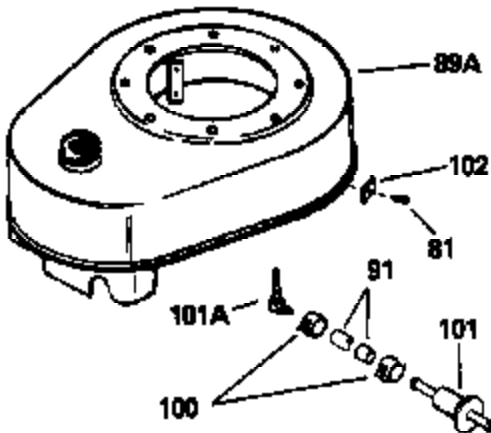

ILLUSTRATION SHOWS TYPICAL PARTS ONLY. ORDER BY PART NUMBER. PARTS NOT LISTED ARE SUPPLIED BY OEM.

OPTIONAL 110 - 120 VOLT
STARTER MOTOR KIT

VIEW 2 of 2

STD. POINT

Ref #	Part Number	Qty	Description
54A	26073		Washer, Flat (Use as required)
54A	650690		Washer, Belleville (Use as required)
81	29747B		Screw, 5/16-24 x 21/32"
82	27930		* Gasket, Exhaust
83C	391026		Muffler (Incl. 115, 116 & 117) (This spark arrestor muffler can be used on any model)
85	30196		Screw, 5/16-18 x 3/4" (Use as required)
85	650696		Screw, 5/16-18 x 2-3/4" (Use as required)
85	650697A		Screw, 5/16-18 x 2-1/2" (Use as required)
91	29774		Fuel Line (8-1/4") (Use as required)
91	30962		Fuel Line (32") (Use as required)
100	26460		Clamp, Fuel line (Use as required)
103B	34248		Tube, Oil fill
104	34247		Bushing, Fill tube
105	650562		Screw, 10-32 x 1/2"
115	33323		Screen, Muffler (Use as required)
116	33700		Cover & tube, Muffler (Use as required)
117	650578		Screw, 8-18 x 3/8" (Use as required)
118	28545		Grommet, Plastic
119	650643		Screw, 8-18 x 3/8"
120	33356		Terminal, Ground
133A	31288		Muffler Adapter Kit (Incl. 82 & 85) (As req.)
133	730130		Muffler Adap. Kit (Incl. 82 & 85) (As req.)
162	33329D		Starter Motor Kit (110-120 volt) (Refer to service number stamped on end cap of motor, or on decal, for identification. For breakdown see Division 5, Section D, Page 16.)
163	611042		Flywheel (Ring gear flywheel required on engines using 110-120 volt starter motor kits listed above) (Use on Std. point ignitions)
163	611085		Flywheel (Ring gear flywheel required on engines using 110-120 volt starter motor kits listed above) (Use on solid state ignitions)