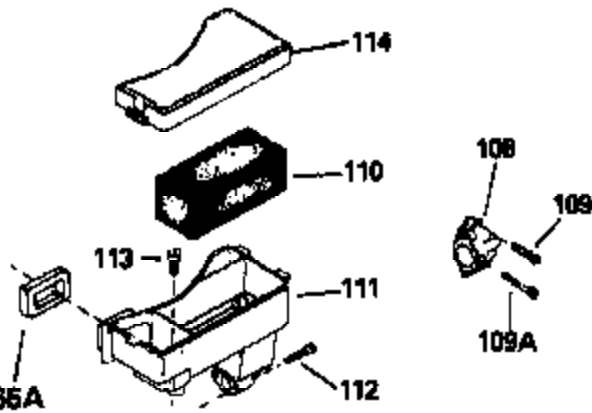

VIEW 2 of 2

STD. POINT