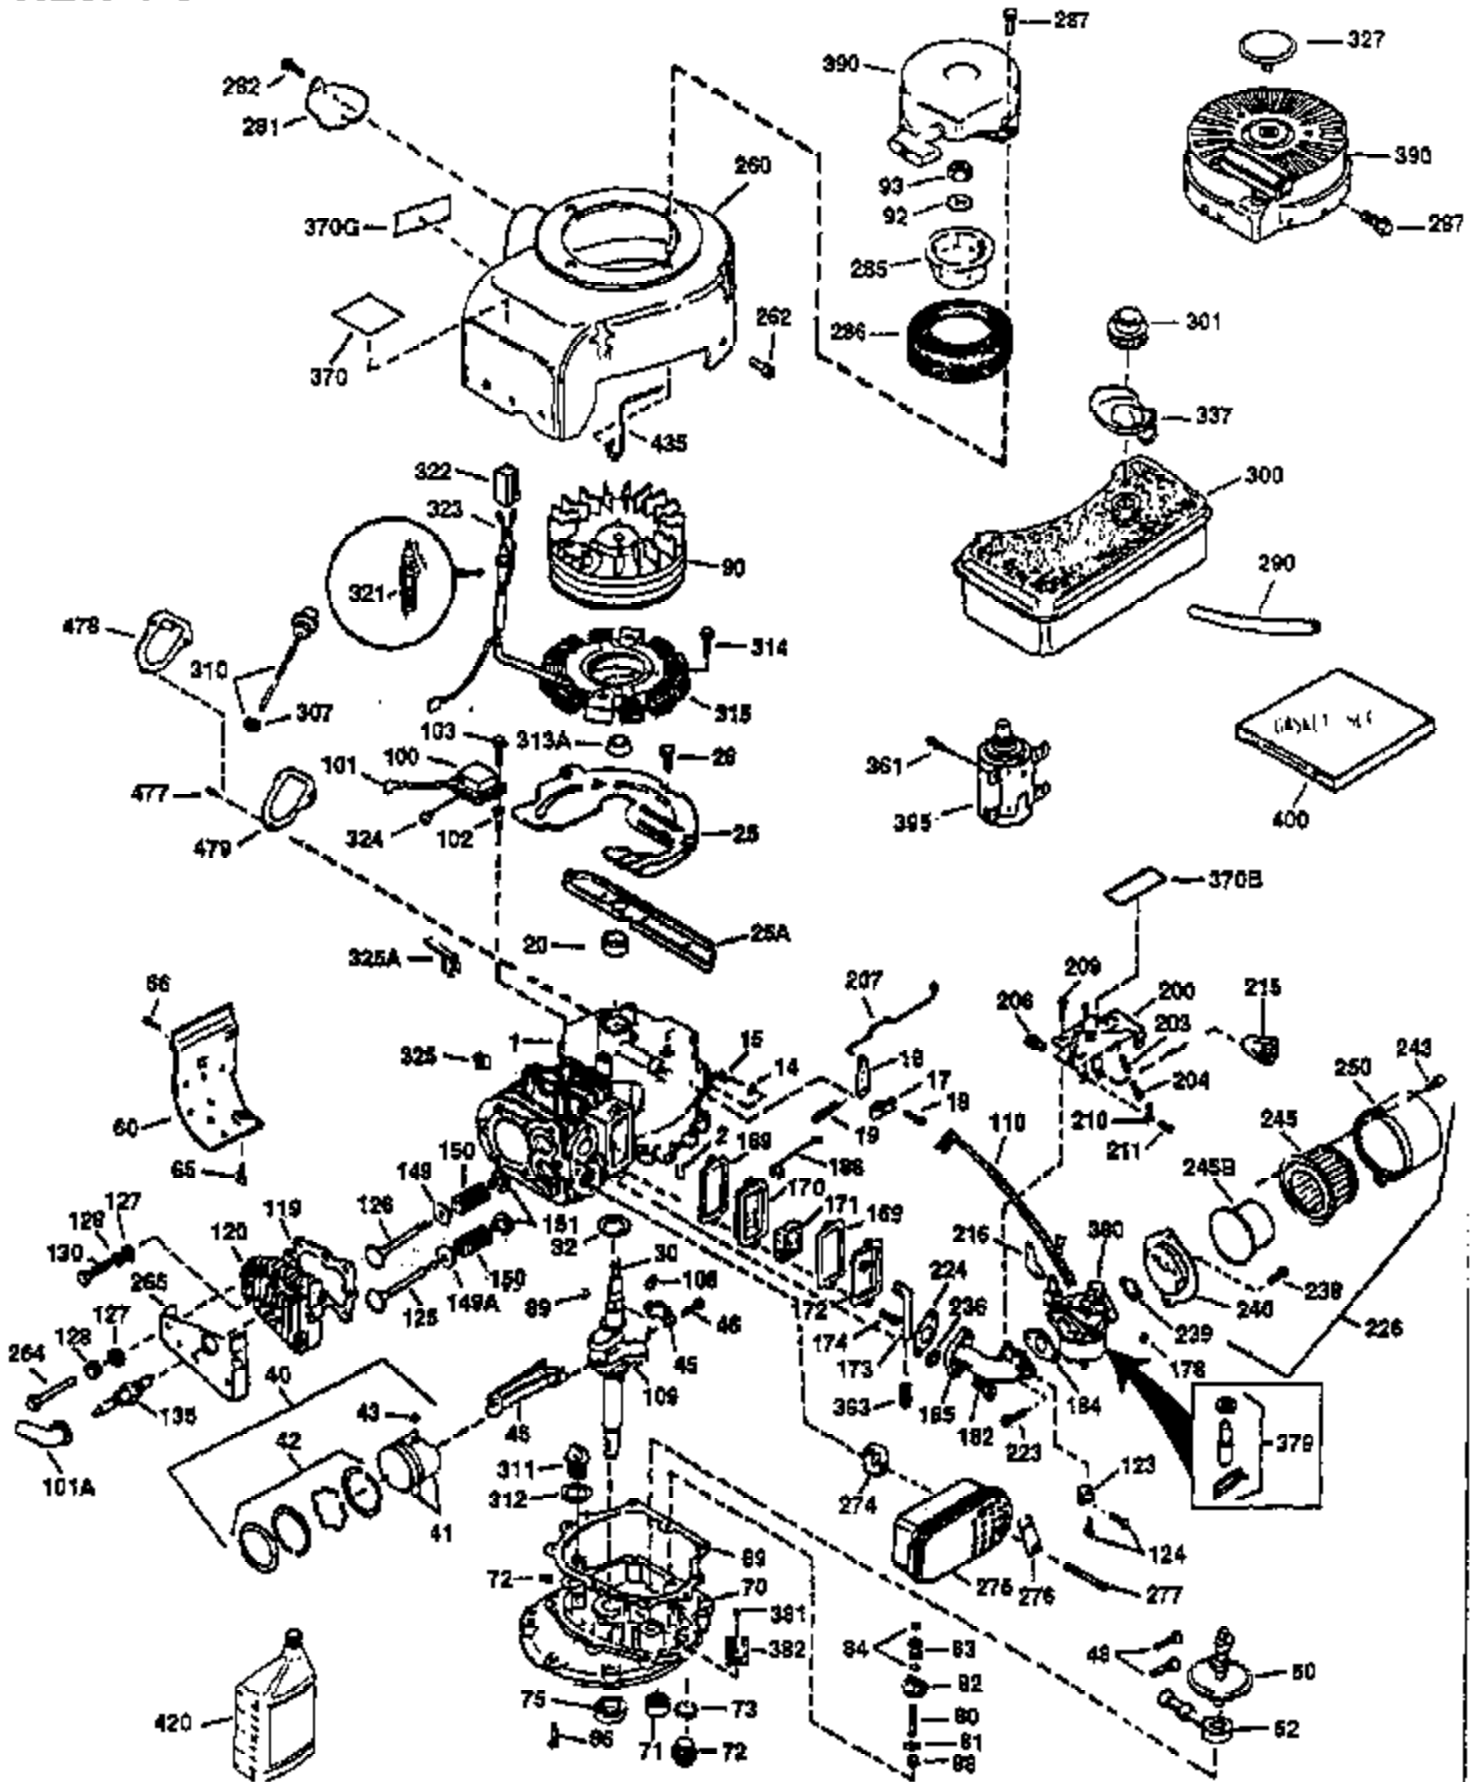

ILLUSTRATION SHOWS TYPICAL PARTS ONLY. ORDER BY PART NUMBER. PARTS NOT LISTED ARE SUPPLIED BY OEM.

VIEW 1 OF 2

Ref #	Part Number	Qty	Description
1	34913A	1	Cylinder (Incl. 2 & 20)
2	27652	2	Dowel Pin
14	28277	1	Washer
15	35082	1	Governor Rod
16	32651	1	Governor Lever
17	31335	1	Governor Lever Clamp
18	650548	1	Screw, 8-32 x 5/16"
19	34043	1	Extension Spring
20	32630	1	Oil Seal
25	35256A	1	Blower Housing Baffle
26	650561	2	Screw, 1/4-20 x 5/8"
30	35197	1	Crankshaft
40	34531	1	Piston, Pin & Ring Set (Std.)
40	34532	1	Piston, Pin & Ring Set (.010" OS)
40	34533	1	Piston, Pin & Ring Set (.020" OS)
41	33312B	1	Piston & Pin Ass'y. (Std.) (Incl. 43)
41	33313B	1	Piston & Pin Ass'y. (.010" OS) (Incl. 43)
41	33314B	1	Piston & Pin Ass'y. (.020" OS) (Incl. 43)
42	34854	1	Ring Set (Std.)
42	34855	1	Ring Set (.010" OS)
42	34856	1	Ring Set (.020" OS)
43	27888	2	Piston Pin Retaining Ring
45	31380C	1	Connecting Rod Ass'y. (Incl. 46)
46	650662C	2	Connecting Rod Bolt
48	34034	2	Valve Lifter
50	32114	1	Camshaft
52	31356	1	Oil Pump Ass'y.
60	30622A	1	Blower Housing Extension
65	650128	1	Screw, 10-24 x 1/2"
66	30063	1	Screw, Torx T-30, 1/4-20 x 1/2"
69	30684	1	* Mounting Flange Gasket
70	35111	1	Mounting Flange (Incl. 72,72A,75,80 & 81)
72	27642	1	Oil Drain Plug
72B	28483	1	Oil Drain Plug
75	27897	1	Oil Seal
80	30668	1	Governor Shaft
81	30590A	2	Washer
82	30591	1	Governor Gear Ass'y. (Incl. 81)
83	30588A	1	Governor Spool
84	29193	2	Retaining Ring
86	650833	7	Screw, 1/4-20 x 1-3/16"
88	31707A	1	Spacer (Incl. 81)
89	32589	1	Flywheel Key
90	611085	1	Flywheel (W/Ring Gear)
92	650815	1	Belleville Washer
93	8116	1	Flywheel Nut
100	34443A	1	Solid State Ignition
101	610118	1	Spark Plug Cover
102	650872	2	Solid State Mounting Stud
103	651007	2	Screw, Torx T-15, 10-24 x 15/16"
110	35183	1	Ground Wire
119	36445	1	* Cylinder Head Gasket
120	36446	1	Cylinder Head
123	33261	1	Intake Pipe Bracket
124	650738	2	Screw, 1/4-20 x 5/8"
125	27878A	1	Exhaust Valve (Std.) (Incl. 151)
125	27880A	1	Exhaust Valve (1/32" OS) (Incl. 151)
126	32783	1	Intake Valve (Std.) (Incl. 151)