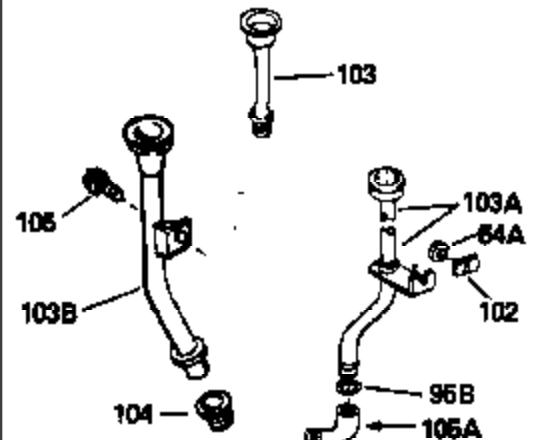

ILLUSTRATION SHOWS TYPICAL PARTS ONLY. ORDER BY PART NUMBER. PARTS NOT LISTED ARE SUPPLIED BY OEM.

VIEW 2 of 2

STD. POINT