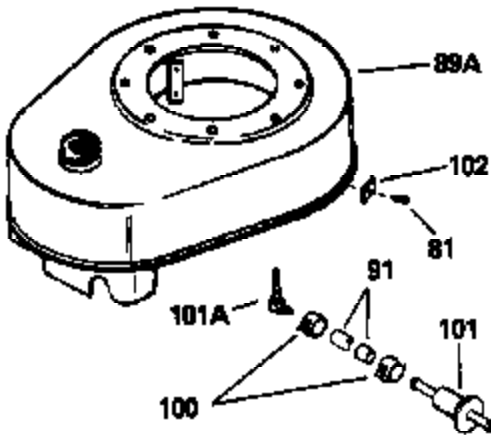

ILLUSTRATION SHOWS TYPICAL PARTS ONLY. ORDER BY PART NUMBER. PARTS NOT LISTED ARE SUPPLIED BY OEM.

VIEW 2 of 2

STD. POINT