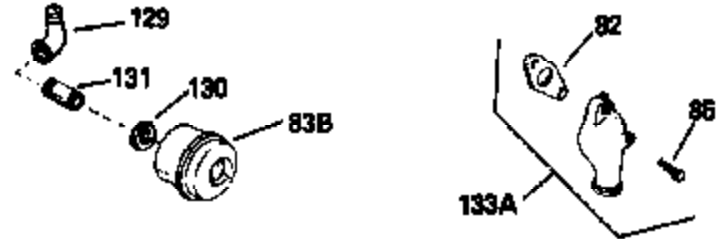

VIEW 2 of 2

STD. POINT