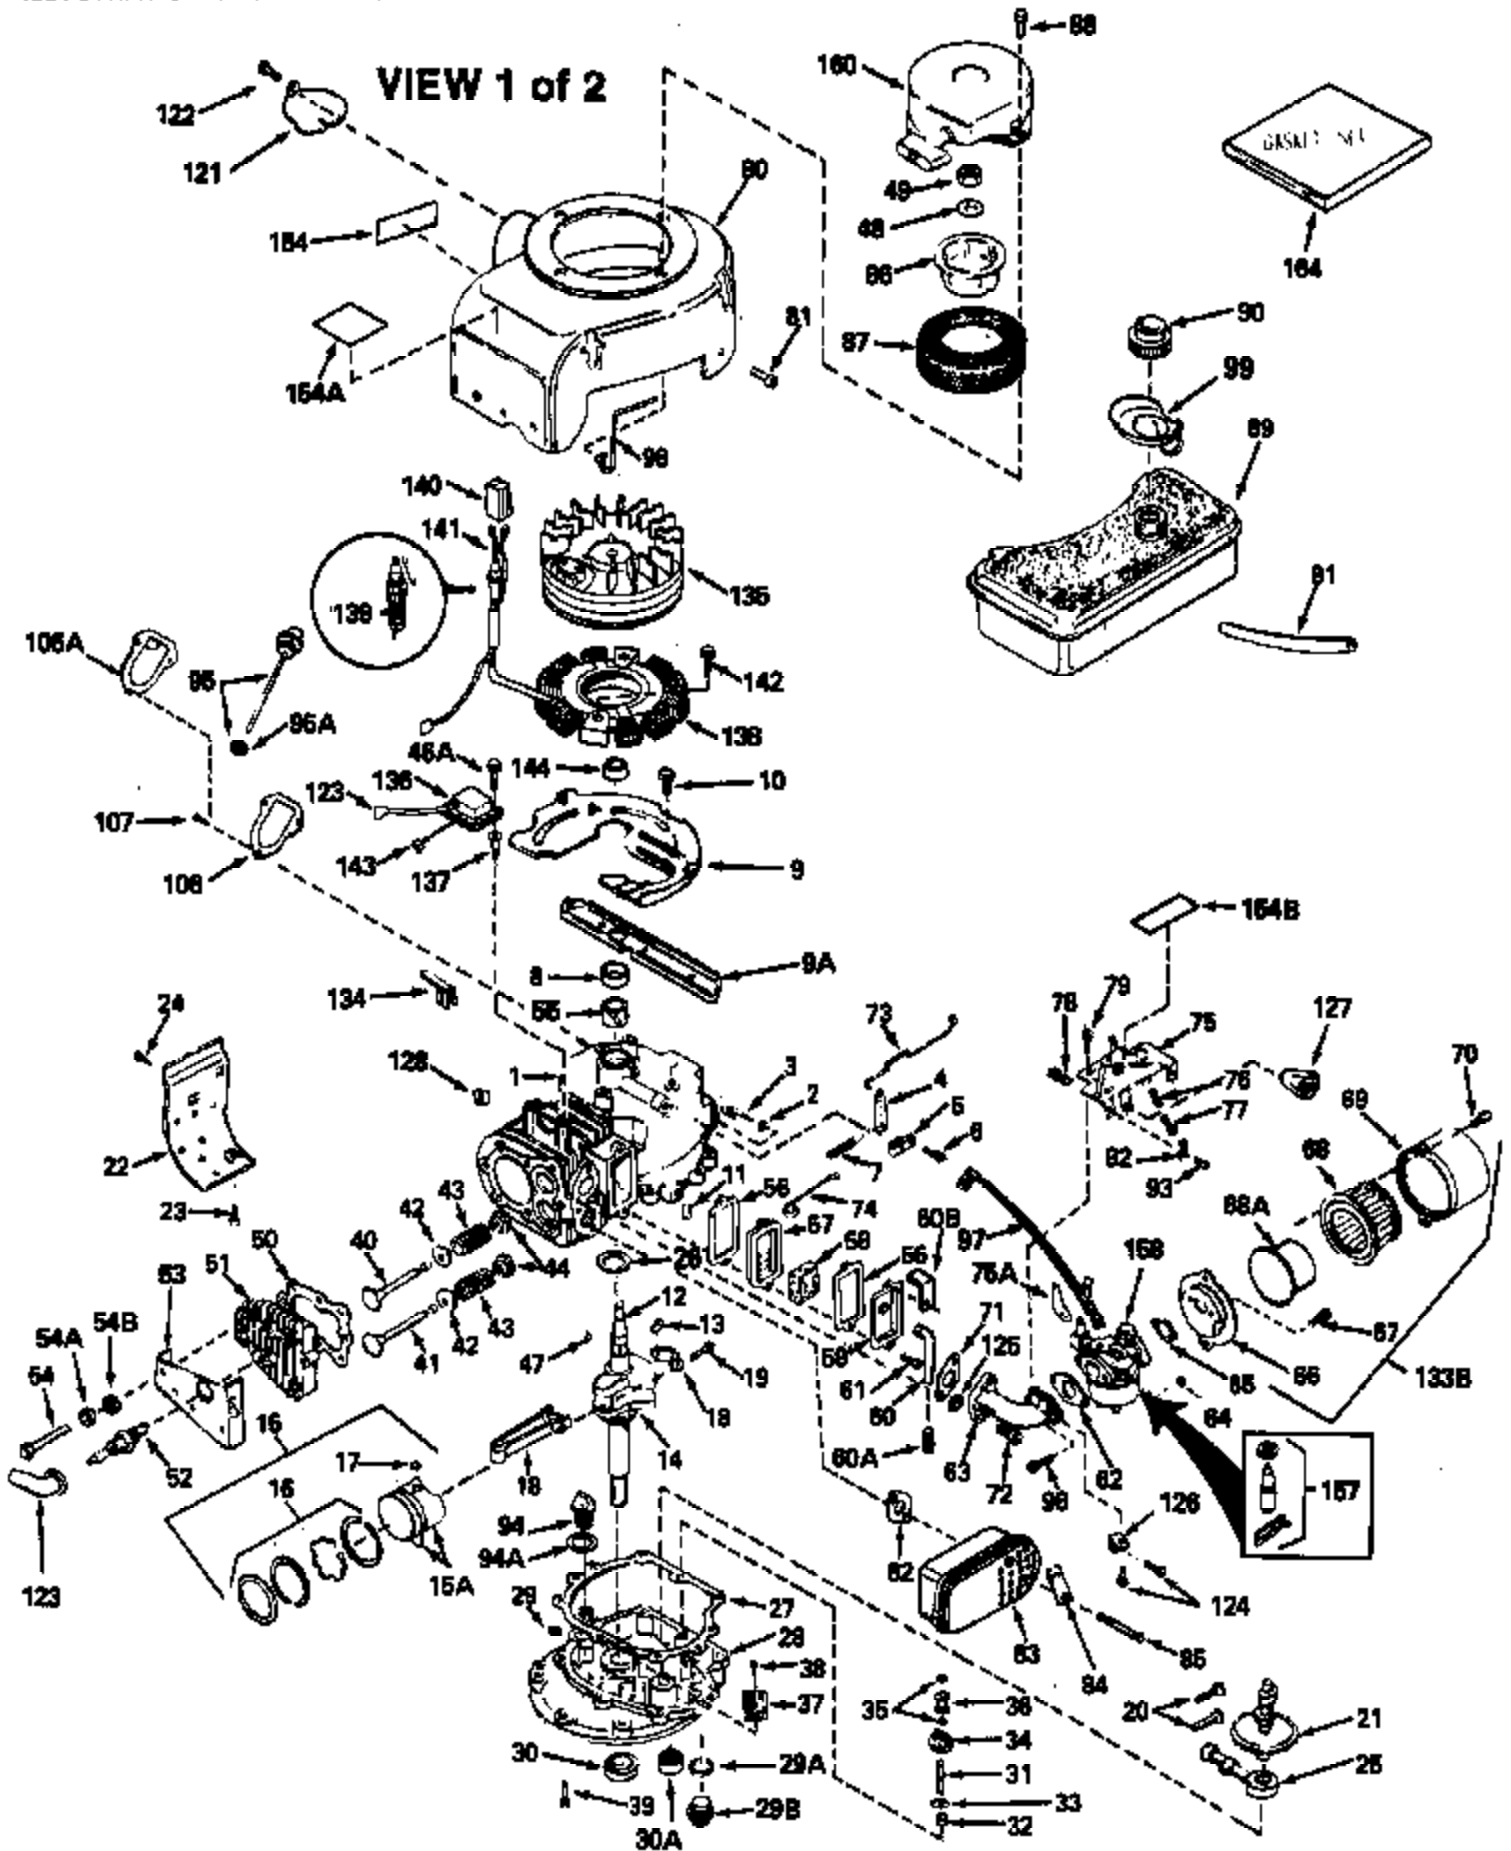

ILLUSTRATION SHOWS TYPICAL PARTS ONLY. ORDER BY PART NUMBER. PARTS NOT LISTED ARE SUPPLIED BY OEM.

Engine Parts List #1

Ref #	Part Number	Qty	Description
1	34913A		Cylinder (Incl. 8, 11, 94 & 94A) (2-5/8")
2	28277		Washer, Flat
3	30669		Rod, Governor
4	31357		Lever, Governor
5	31335		Clamp, Governor lever
6	650548		Screw, 8-32 x 5/16"
7	31361		Spring, Governor
8	32630		Seal, Oil
9	29536		Baffle, Blower housing (Use as required)
9	35256A		Blo.Hsg.Baffle (W/E.S.knock-out)(As required)
10	650561		Screw, 1/4-20 x 5/8"
11	27652		Pin, Dowel
12	35265		Crankshaft (Incl. 13 & 14)
13	29783		Pin, Crankshaft gear
14	27884		Gear, Crankshaft
15A	33312B		Piston & Pin Ass'y. (Incl.17)(2-5/8") (Std.)
15A	33313B		Piston & Pin Ass'y. (Incl. 17) (.010" OS)
15A	33314B		Piston & Pin Ass'y. (Incl. 17) (.020" OS)
15	34531		Piston, Pin & Ring Set (2-5/8") (Std.)
15	34532		Piston, Pin & Ring Set (.010" OS)
15	34533		Piston, Pin & Ring Set (.020" OS)
16	34854		Ring Set (2-5/8") (Std.)
16	34855		Ring Set (.010" OS)
16	34856		Ring Set (.020" OS)
17	27888		Ring, Piston pin retaining
18	31380C		Rod Assy., Connecting (Incl. 19)
19	650662C		Bolt, Connecting rod (Incl. 2 pieces)
20	34034		Lifter, Valve
21	32114		Camshaft (MCR)
22	30622A		Extension, Blower housing
23	650128		Screw, 10-24 x 1/2"
24	30688		Screw, 1/4-20 x 1/2"
25	31356		Pump Assy., Oil
27	30684		* Gasket, Cylinder cover
28	31471C		Flange Ass'y. (Incl. 29,30,31,33,182 & 183)
29	27642		Plug, Pipe (sq.hd, 1/4-28)
30	27897		Seal, Oil
31	30668		Shaft, Mech. Governor
32	31707A		Governor Spacer Assy. (Incl. 33)
33	30590A		Washer, Flat (2 required)
34	30591		Gear Assy., Governor
35	29193		Ring, Retaining
36	30588A		Spool, Governor
37	31355		Screen, Oil filter (Use as required)
38	29117		Screw, 8-32 x 5/16" (Use as required)
39	650488		Screw, 1/4-20 x 1-1/4"
40	32783		Intake Valve (Std.) (Incl. 44)
40	32784		Intake Valve (1/32" OS) (Incl. 44)
41	27878A		Exhaust Valve (Std.) (Incl. 44)
41	27880A		Exhaust Valve (1/32" OS) (Incl. 44)
42	27882		Cap, Upper valve spring
43	27881		Spring, Valve
44	32581		Cap, Lower valve spring
46A	650814		Screw, 10-24 x 1"
47	32589		Key, Flywheel
48	650815		Washer, Belleville
49	8116		Nut, Washer, 1/2-20
50	28938B		* Gasket, Head