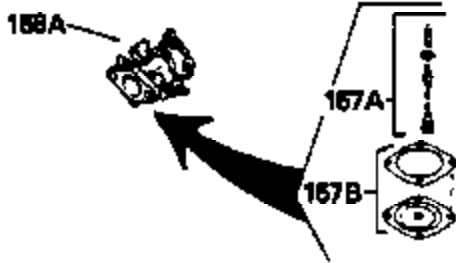

VIEW 2 of 2

STD. POINT