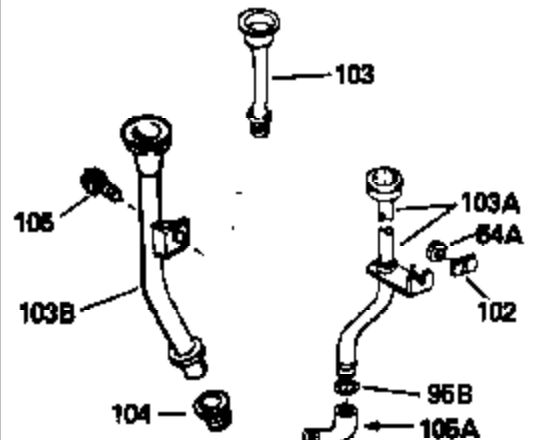

ILLUSTRATION SHOWS TYPICAL PARTS ONLY. ORDER BY PART NUMBER. PARTS NOT LISTED ARE SUPPLIED BY OEM.

VIEW 2 of 2

STD. POINT