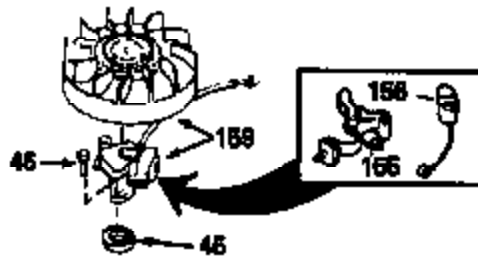

VIEW 2 of 2

STD. POINT