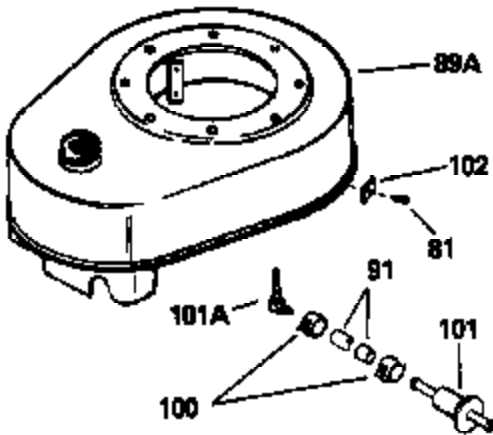

ILLUSTRATION SHOWS TYPICAL PARTS ONLY. ORDER BY PART NUMBER. PARTS NOT LISTED ARE SUPPLIED BY OEM.

OPTIONAL 110 - 120 VOLT
STARTER MOTOR KIT

VIEW 2 of 2

STD. POINT

Ref #	Part Number	Qty	Description
54A	26073		Washer, Flat (Use as required)
54A	650690		Washer, Belleville (Use as required)
81	29747B		Screw, 5/16-24 x 21/32"
82	27930		* Gasket, Exhaust
83C	391026		Muffler (Incl. 115, 116 & 117) (This spark arrestor muffler can be used on any model)
85	30196		Screw, 5/16-18 x 3/4" (Use as required)
85	650696		Screw, 5/16-18 x 2-3/4" (Use as required)
85	650697A		Screw, 5/16-18 x 2-1/2" (Use as required)
91	29774		Fuel Line (8-1/4") (Use as required)
91	30962		Fuel Line (32") (Use as required)
100	26460		Clamp, Fuel line (Use as required)
103B	34248		Tube, Oil fill
104	34247		Bushing, Fill tube
105	650562		Screw, 10-32 x 1/2"
115	33323		Screen, Muffler (Use as required)
116	33700		Cover & tube, Muffler (Use as required)
117	650578		Screw, 8-18 x 3/8" (Use as required)
118	28545		Grommet, Plastic
119	650643		Screw, 8-18 x 3/8"
120	33356		Terminal, Ground
133A	31288		Muffler Adapter Kit (Incl. 82 & 85) (As req.)
133	730130		Muffler Adap. Kit (Incl. 82 & 85) (As req.)
162	33329D		Starter Motor Kit (110-120 volt) (Refer to service number stamped on end cap of motor, or on decal, for identification. For breakdown see Division 5, Section D, Page 16.)
163	611042		Flywheel (Ring gear flywheel required on engines using 110-120 volt starter motor kits listed above) (Use on Std. point ignitions)
163	611085		Flywheel (Ring gear flywheel required on engines using 110-120 volt starter motor kits listed above) (Use on solid state ignitions)