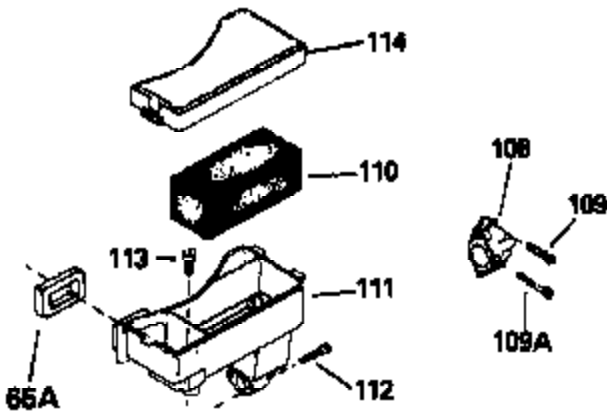

VIEW 2 of 2

STD. POINT