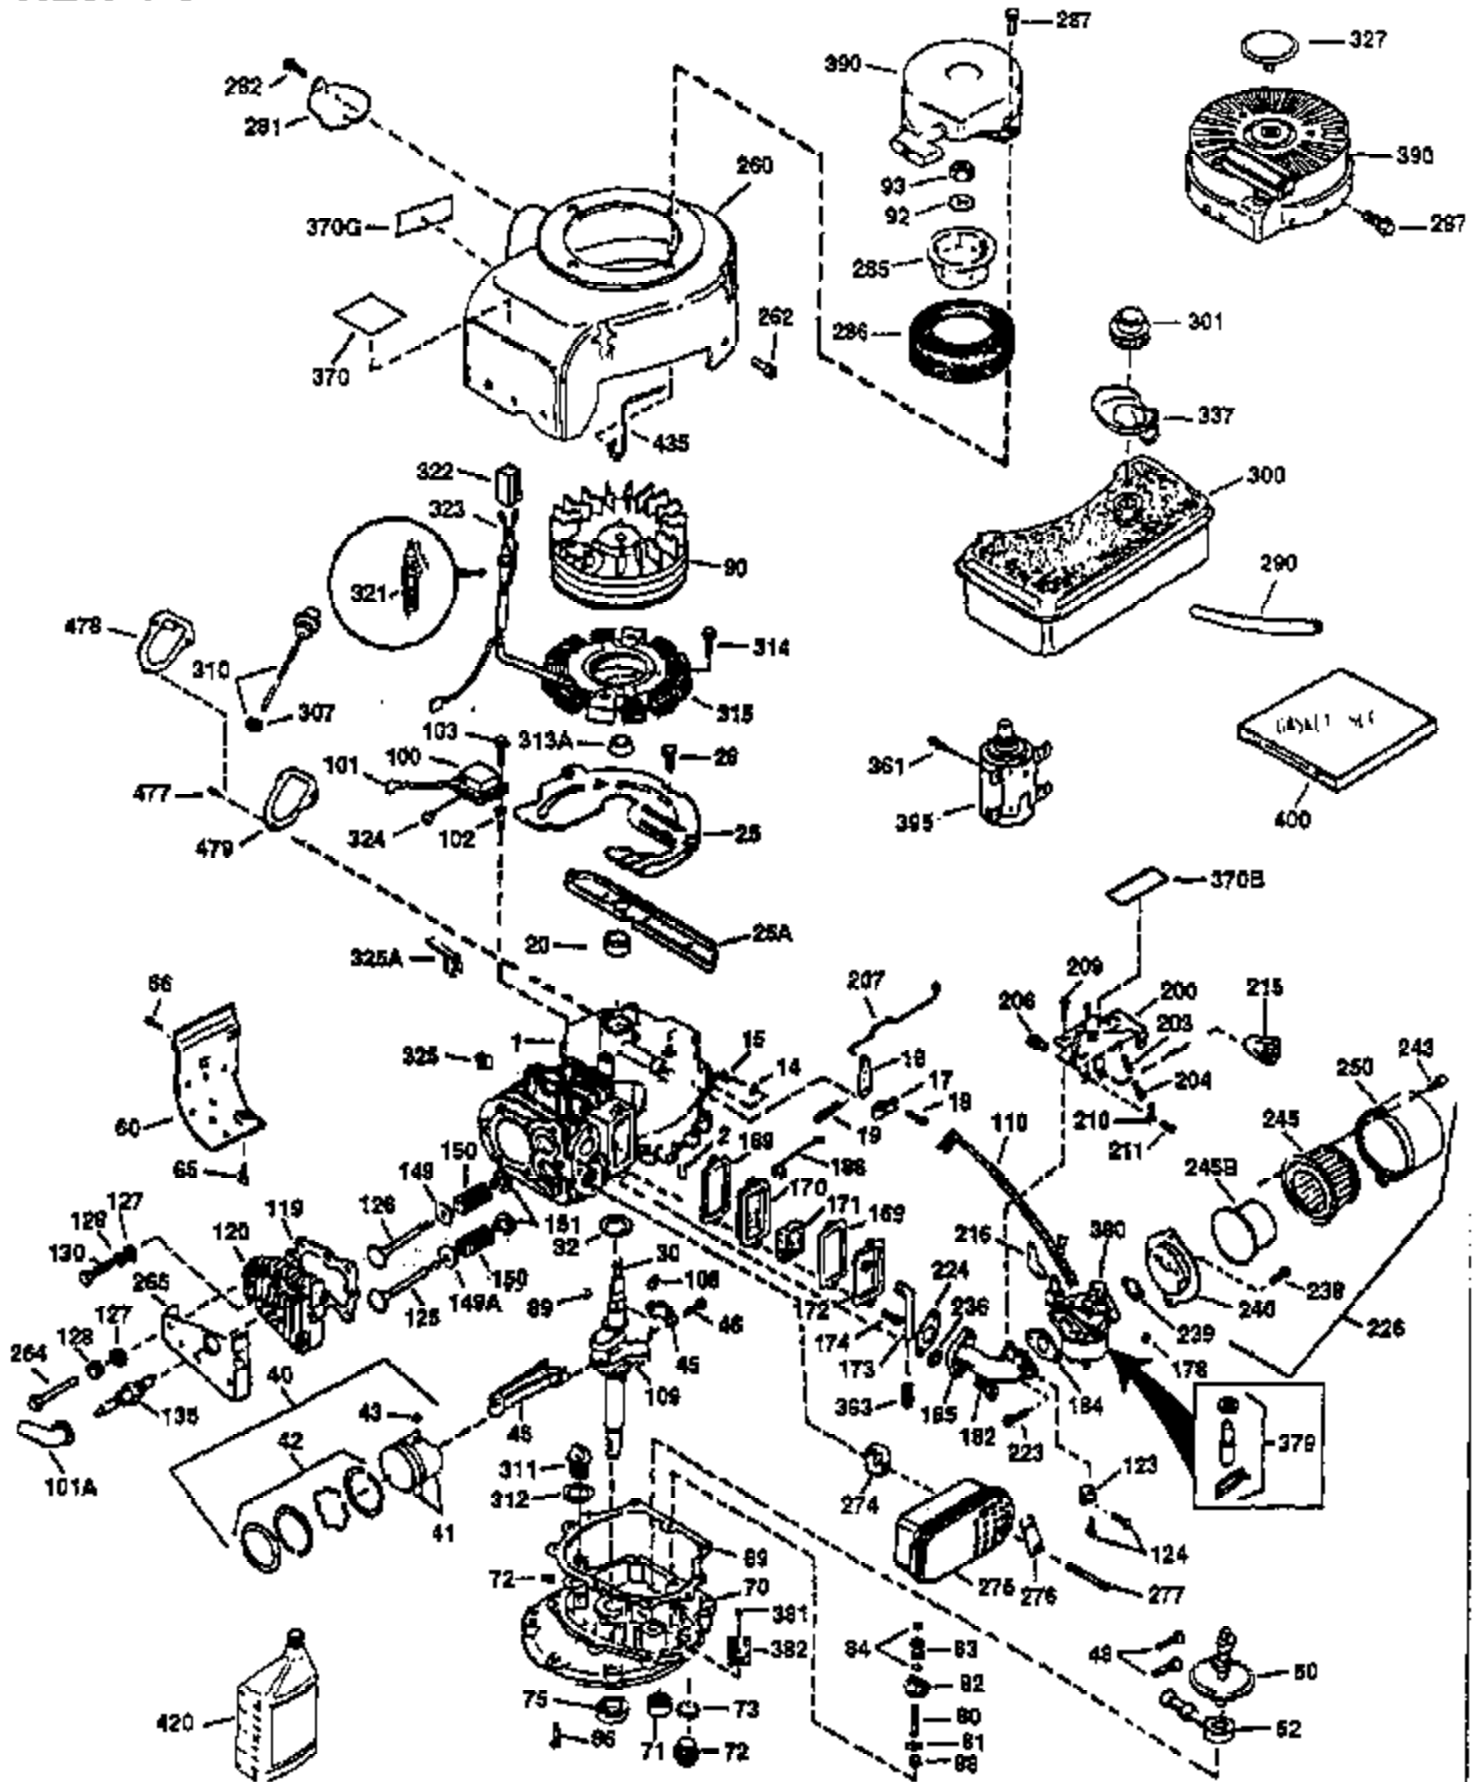

ILLUSTRATION SHOWS TYPICAL PARTS ONLY. ORDER BY PART NUMBER. PARTS NOT LISTED ARE SUPPLIED BY OEM.

VIEW 1 OF 2

Engine Parts List #1

Ref #	Part Number	Qty	Description
1	34913A	1	Cylinder (Incl. 2 & 20)
2	27652	2	Dowel Pin
14	28277	1	Washer
15	35082	1	Governor Rod (Incl. 14)
16	32651	1	Governor Lever
17	31335	1	Governor Lever Clamp
18	650548	1	Screw, 8-32 x 5/16"
19	34043	1	Extension Spring
20	32630	1	Oil Seal
25	35256A	1	Blower Housing Baffle
26	650561	2	Screw, 1/4-20 x 5/8"
30	34880	1	Crankshaft
40	34531	1	Piston, Pin & Ring Set (Std.)
40	34532	1	Piston, Pin & Ring Set (.010" OS)
40	34533	1	Piston, Pin & Ring Set (.020" OS)
41	33312B	1	Piston & Pin Ass'y. (Std.) (Incl. 43)
41	33313B	1	Piston & Pin Ass'y. (.010" OS) (Incl. 43)
41	33314B	1	Piston & Pin Ass'y. (.020" OS) (Incl. 43)
42	34854	1	Ring Set (Std.)
42	34855	1	Ring Set (.010" OS)
42	34856	1	Ring Set (.020" OS)
43	27888	2	Piston Pin Retaining Ring
45	31380C	1	Connecting Rod Ass'y. (Incl. 46)
46	650662C	2	Connecting Rod Bolt
48	34034	2	Valve Lifter
50	32114	1	Camshaft
52	31356	1	Oil Pump Ass'y.
60	30622A	1	Blower Housing Extension
64	30063	1	Screw, Torx T-30, 1/4-20 x 1/2"
65	650128	1	Screw, 10-24 x 1/2"
69	30684	1	* Mounting Flange Gasket
70	32460	1	Mounting Flange (Incl. 72,75,80 & 81)
72	27642	1	Oil Drain Plug
75	27897	1	Oil Seal
80	30668	1	Governor Shaft
81	30590A	2	Washer
82	30591	1	Governor Gear Ass'y. (Incl. 81)
83	30588A	1	Governor Spool
84	29193	2	Retaining Ring
86	650488	7	Screw, 1/4-20 x 1-1/4"
88	31707A	1	Spacer (Incl. 81)
89	32589	1	Flywheel Key
90	611042	1	Flywheel (w/Ring Gear)
92	650815	1	Belleville Washer
93	8116	1	Flywheel Nut
103	650489	2	Screw, 1/4-20 x 5/8"
110	30831	1	Ground Wire
119	28938C	1	* Cylinder Head Gasket
120	30938A	1	Cylinder Head
123	33261	1	Intake Pipe Brace
124	650738	2	Screw, 1/4-20 x 5/8"
125	27878A	1	Exhaust Valve (Std.) (Incl. 151)
125	27880A	1	Exhaust Valve (1/32" OS) (Incl. 151)
126	32783	1	Intake Valve (Std.) (Incl. 151)
126	32784	1	Intake Valve (1/32" OS) (Incl. 151)
127	650691	8	Washer
128	650690	8	Belleville Washer
130	650697A	8	Screw, 5/16-18 x 2-1/2"