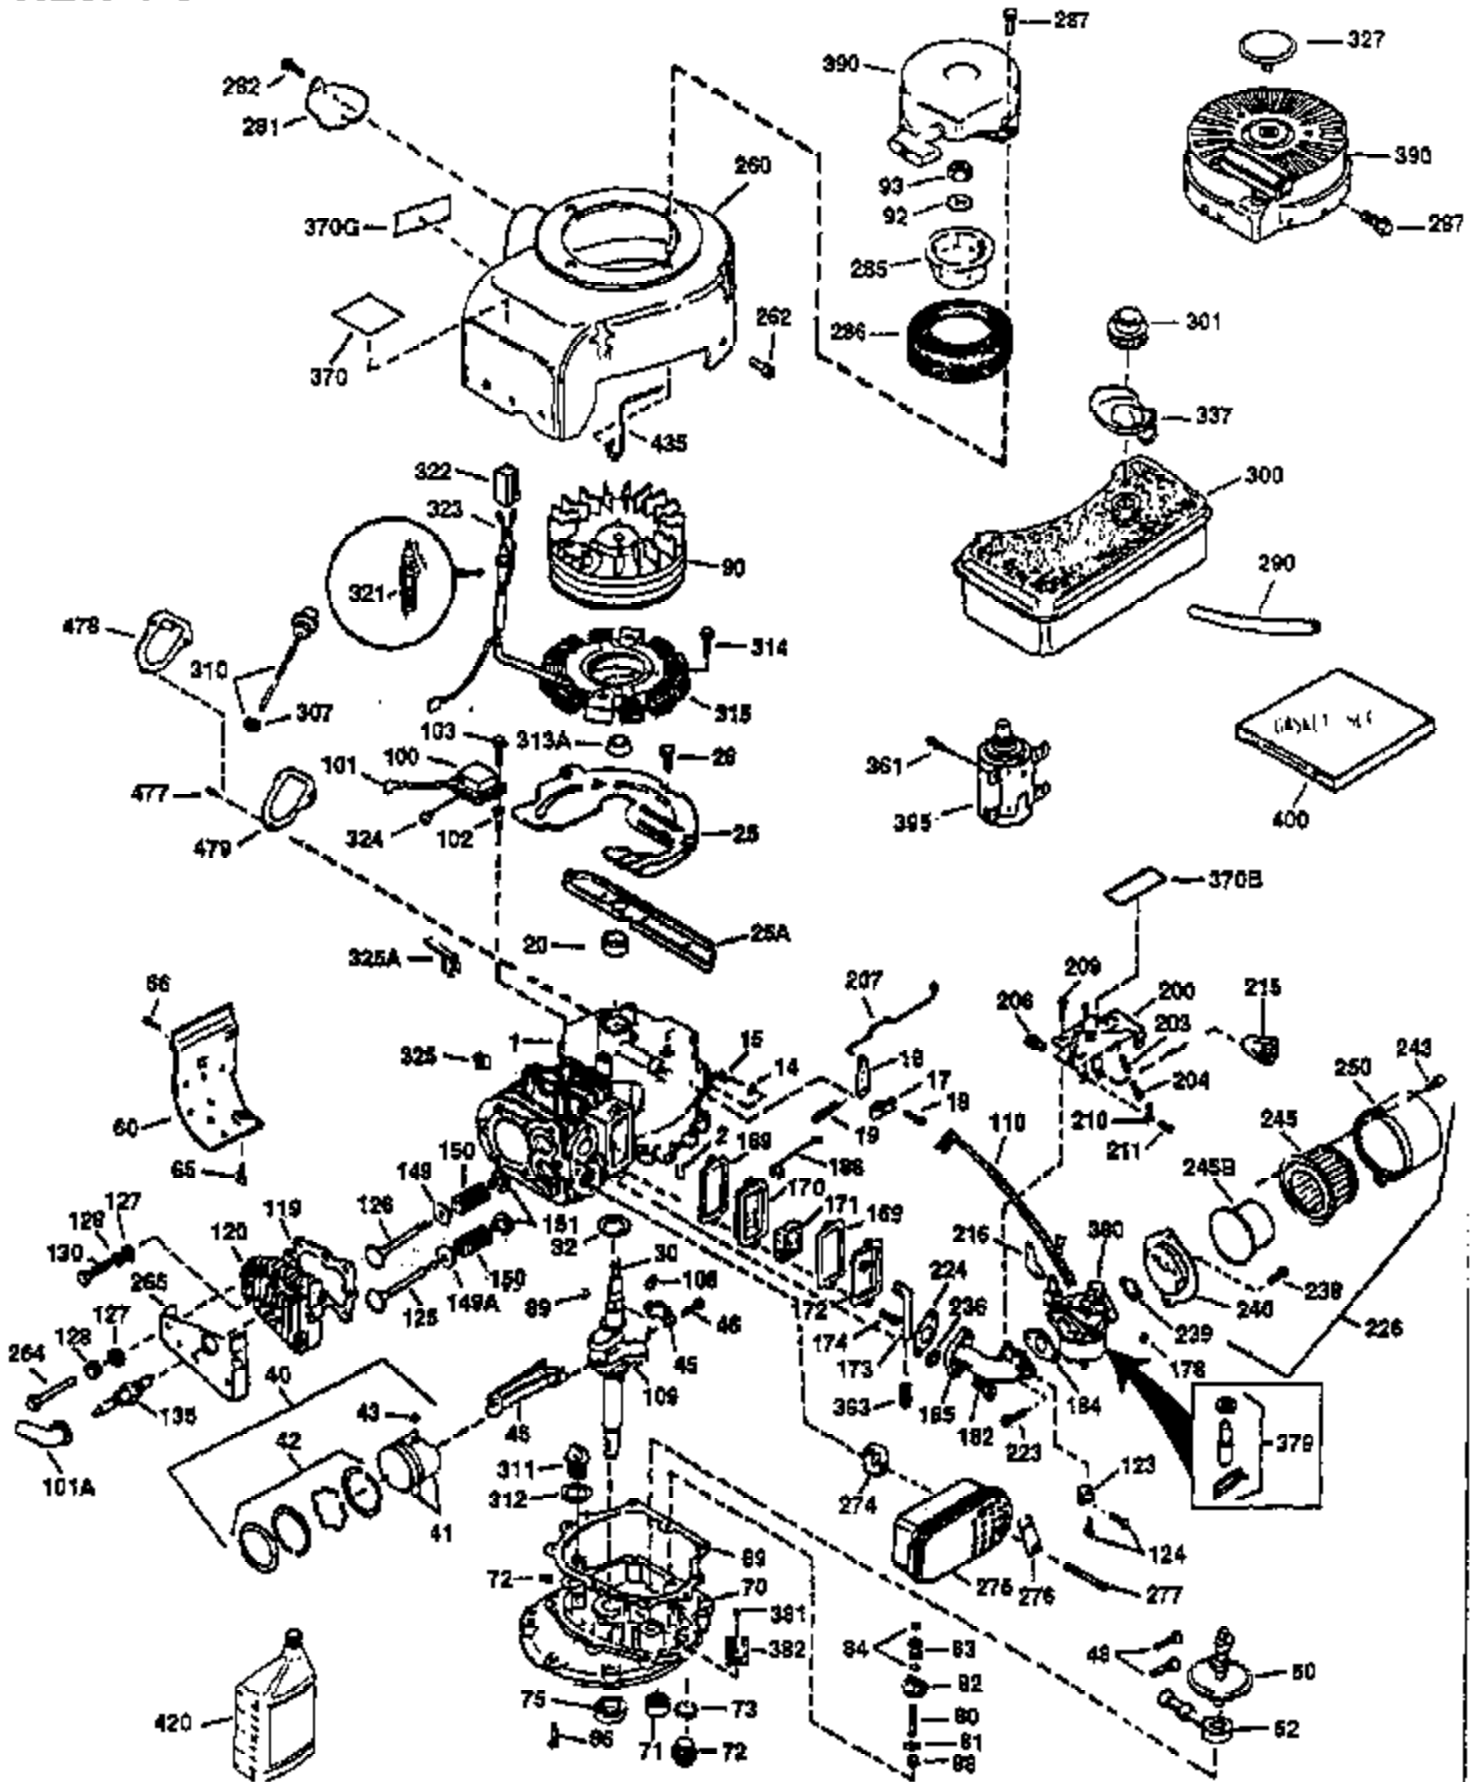

ILLUSTRATION SHOWS TYPICAL PARTS ONLY. ORDER BY PART NUMBER. PARTS NOT LISTED ARE SUPPLIED BY OEM.

VIEW 1 OF 2

Engine Parts List #1

Ref #	Part Number	Qty	Description
1	35137A	1	Cylinder (Incl. 2 & 20)
2	27652	2	Dowel Pin
14	28277	1	Washer
15	30669	1	Governor Rod (Incl. 14)
16	31357	1	Governor Lever
17	31335	1	Governor Lever Clamp
18	650548	1	Screw, 8-32 x 5/16"
19	31361	1	Extension Spring
20	32630	1	Oil Seal
26	650561	2	Screw, 1/4-20 x 5/8"
30	35264	1	Crankshaft
40	34531	1	Piston, Pin & Ring Set (Std.)
40	34532	1	Piston, Pin & Ring Set (.010" OS)
40	34533	1	Piston, Pin & Ring Set (.020" OS)
41	33312B	1	Piston & Pin Ass'y. (Std.) (Incl. 43)
41	33313B	1	Piston & Pin Ass'y. (.010" OS) (Incl. 43)
41	33314B	1	Piston & Pin Ass'y. (.020" OS) (Incl. 43)
42	34854	1	Ring Set (Std.)
42	34855	1	Ring Set (.010" OS)
42	34856	1	Ring Set (.020" OS)
43	27888	2	Piston Pin Retaining Ring
45	31380C	1	Connecting Rod Ass'y. (Incl. 46)
46	650662C	2	Connecting Rod Bolt
48	34034	2	Valve Lifter
50	32114	1	Camshaft
52	31356	1	Oil Pump Ass'y.
60	30622A	1	Blower Housing Extension
64	30063	1	Screw, Torx T-30, 1/4-20 x 1/2"
65	650128	1	Screw, 10-24 x 1/2"
69	30684	1	* Mounting Flange Gasket
70	31471D	1	Mounting Flange (Incl. 72,75,80 & 81)
72	27642	1	Oil Drain Plug
75	27897	1	Oil Seal
80	30668	1	Governor Shaft
81	30590A	2	Washer
82	30591	1	Governor Gear Ass'y. (Incl. 81)
83	30588A	1	Governor Spool
84	29193	2	Retaining Ring
86	650488	7	Screw, 1/4-20 x 1-1/4"
88	31707A	1	Spacer (Incl. 81)
89	32589	1	Flywheel Key
90	611087	1	Flywheel (W/Ring Gear)
92	650815	1	Belleville Washer
93	8116	1	Flywheel Nut
100	34443A	1	Solid State Ignition
101	610118	1	Spark Plug Cover
102	650872	2	Solid State Mounting Stud
103	650814	2	Screw, Torx T-15, 10-24 x 1"
110	36230	1	Ground Wire
119	36445	1	* Cylinder Head Gasket
120	36446	1	Cylinder Head
125	27878A	1	Exhaust Valve (Std.) (Incl. 151)
125	27880A	1	Exhaust Valve (1/32" OS) (Incl. 151)
126	32783	1	Intake Valve (Std.) (Incl. 151)
126	32784	1	Intake Valve (1/32" OS) (Incl. 151)
127	650691	8	Washer
128	650690	8	Belleville Washer
130	650697A	8	Screw, 5/16-18 x 2-1/2"