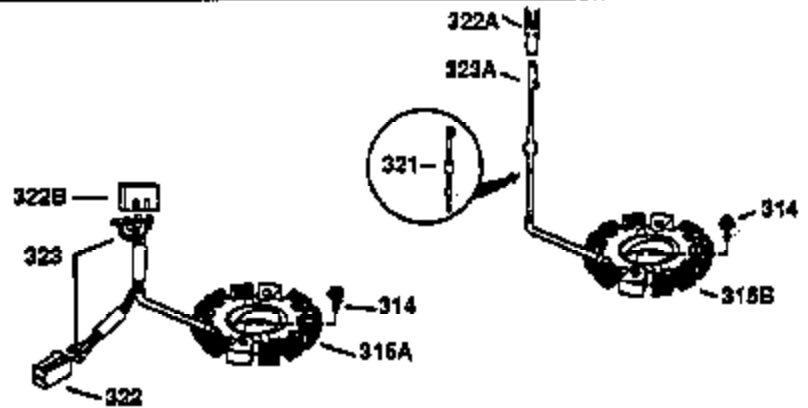

ILLUSTRATION SHOWS TYPICAL PARTS ONLY. ORDER BY PART NUMBER. PARTS NOT LISTED ARE SUPPLIED BY OEM.

VIEW 2 OF 2