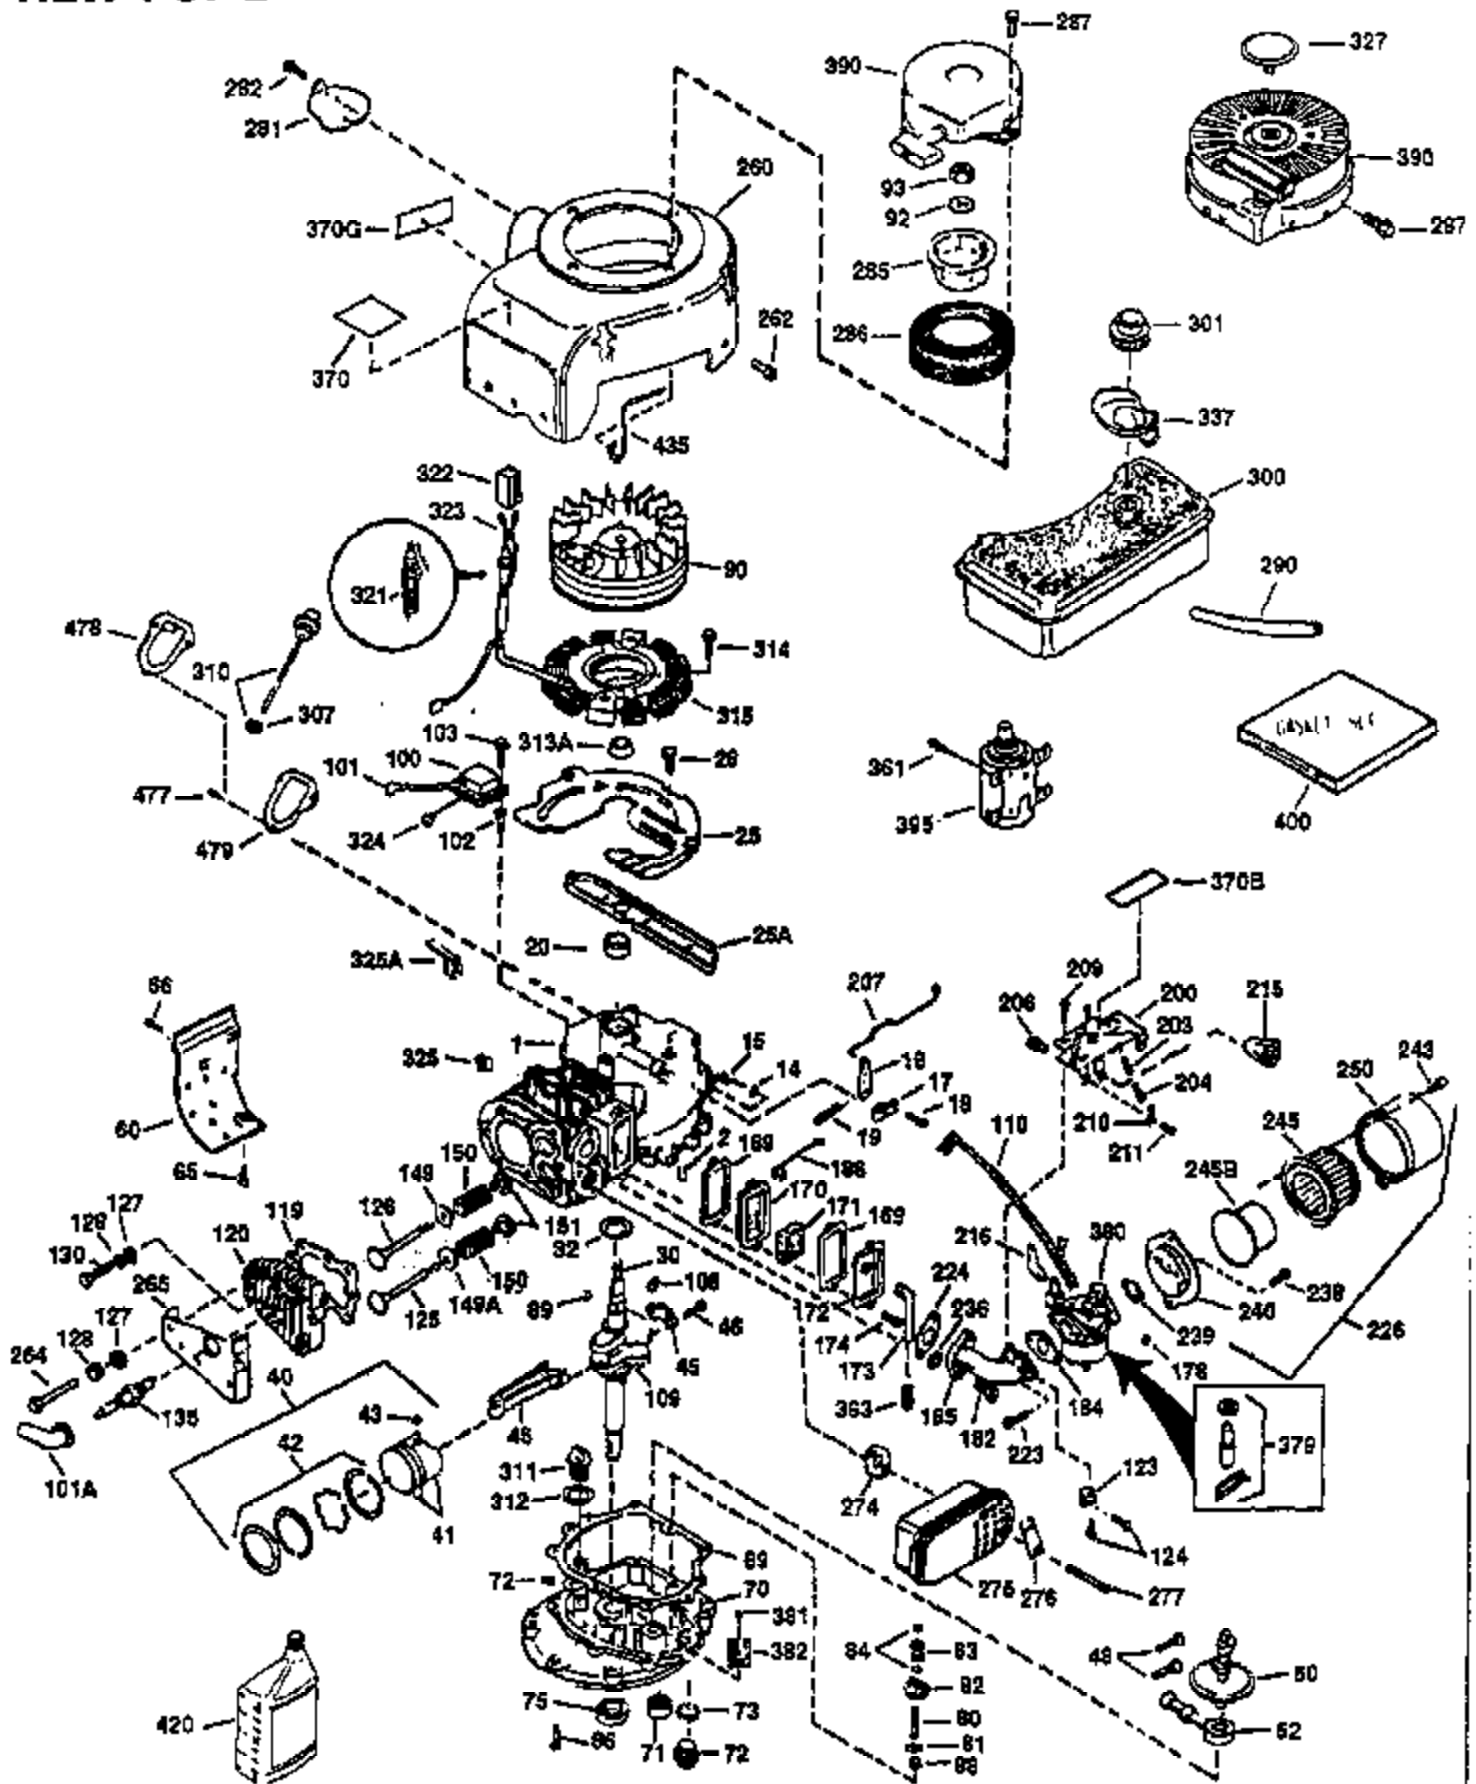

ILLUSTRATION SHOWS TYPICAL PARTS ONLY. ORDER BY PART NUMBER. PARTS NOT LISTED ARE SUPPLIED BY OEM.

VIEW 1 OF 2

Engine Parts List #1

Ref #	Part Number	Qty	Description
1	35137A	1	Cylinder (Incl. 2 & 20)
2	27652	2	Dowel Pin
14	28277	1	Washer
15	30669	1	Governor Rod (Incl. 14)
16	31357	1	Governor Lever
17	31335	1	Governor Lever Clamp
18	650548	1	Screw, 8-32 x 5/16"
19	31361	1	Extension Spring
20	32630	1	Oil Seal
26	650561	2	Screw, 1/4-20 x 5/8"
30	35264	1	Crankshaft
40	34531	1	Piston, Pin & Ring Set (Std.)
40	34532	1	Piston, Pin & Ring Set (.010" OS)
40	34533	1	Piston, Pin & Ring Set (.020" OS)
41	33312B	1	Piston & Pin Ass'y. (Std.) (Incl. 43)
41	33313B	1	Piston & Pin Ass'y. (.010" OS) (Incl. 43)
41	33314B	1	Piston & Pin Ass'y. (.020" OS) (Incl. 43)
42	34854	1	Ring Set (Std.)
42	34855	1	Ring Set (.010" OS)
42	34856	1	Ring Set (.020" OS)
43	27888	2	Piston Pin Retaining Ring
45	31380C	1	Connecting Rod Ass'y. (Incl. 46)
46	650662C	2	Connecting Rod Bolt
48	34034	2	Valve Lifter
50	32114	1	Camshaft
52	31356	1	Oil Pump Ass'y.
60	30622A	1	Blower Housing Extension
64	30063	1	Screw, Torx T-30, 1/4-20 x 1/2"
65	650128	1	Screw, 10-24 x 1/2"
69	30684	1	* Mounting Flange Gasket
70	31471D	1	Mounting Flange (Incl. 72,75,80 & 81)
72	27642	1	Oil Drain Plug
75	27897	1	Oil Seal
80	30668	1	Governor Shaft
81	30590A	2	Washer
82	30591	1	Governor Gear Ass'y. (Incl. 81)
83	30588A	1	Governor Spool
84	29193	2	Retaining Ring
86	650488	7	Screw, 1/4-20 x 1-1/4"
88	31707A	1	Spacer (Incl. 81)
89	32589	1	Flywheel Key
90	611087	1	Flywheel (W/Ring Gear)
92	650815	1	Belleville Washer
93	8116	1	Flywheel Nut
100	34443A	1	Solid State Ignition
101	610118	1	Spark Plug Cover
102	650872	2	Solid State Mounting Stud
103	650814	2	Screw, Torx T-15, 10-24 x 1"
110	36230	1	Ground Wire
119	28938C	1	* Cylinder Head Gasket
120	30938A	1	Cylinder Head
125	27878A	1	Exhaust Valve (Std.) (Incl. 151)
125	27880A	1	Exhaust Valve (1/32" OS) (Incl. 151)
126	32783	1	Intake Valve (Std.) (Incl. 151)
126	32784	1	Intake Valve (1/32" OS) (Incl. 151)
127	650691	8	Washer
128	650690	8	Belleville Washer
130	650697A	8	Screw, 5/16-18 x 2-1/2"