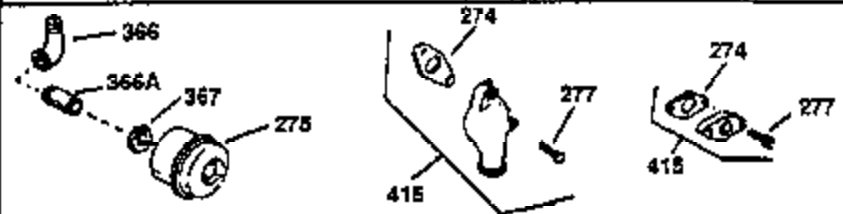

ILLUSTRATION SHOWS TYPICAL PARTS ONLY. ORDER BY PART NUMBER. PARTS NOT LISTED ARE SUPPLIED BY OEM.

VIEW 2 OF 2