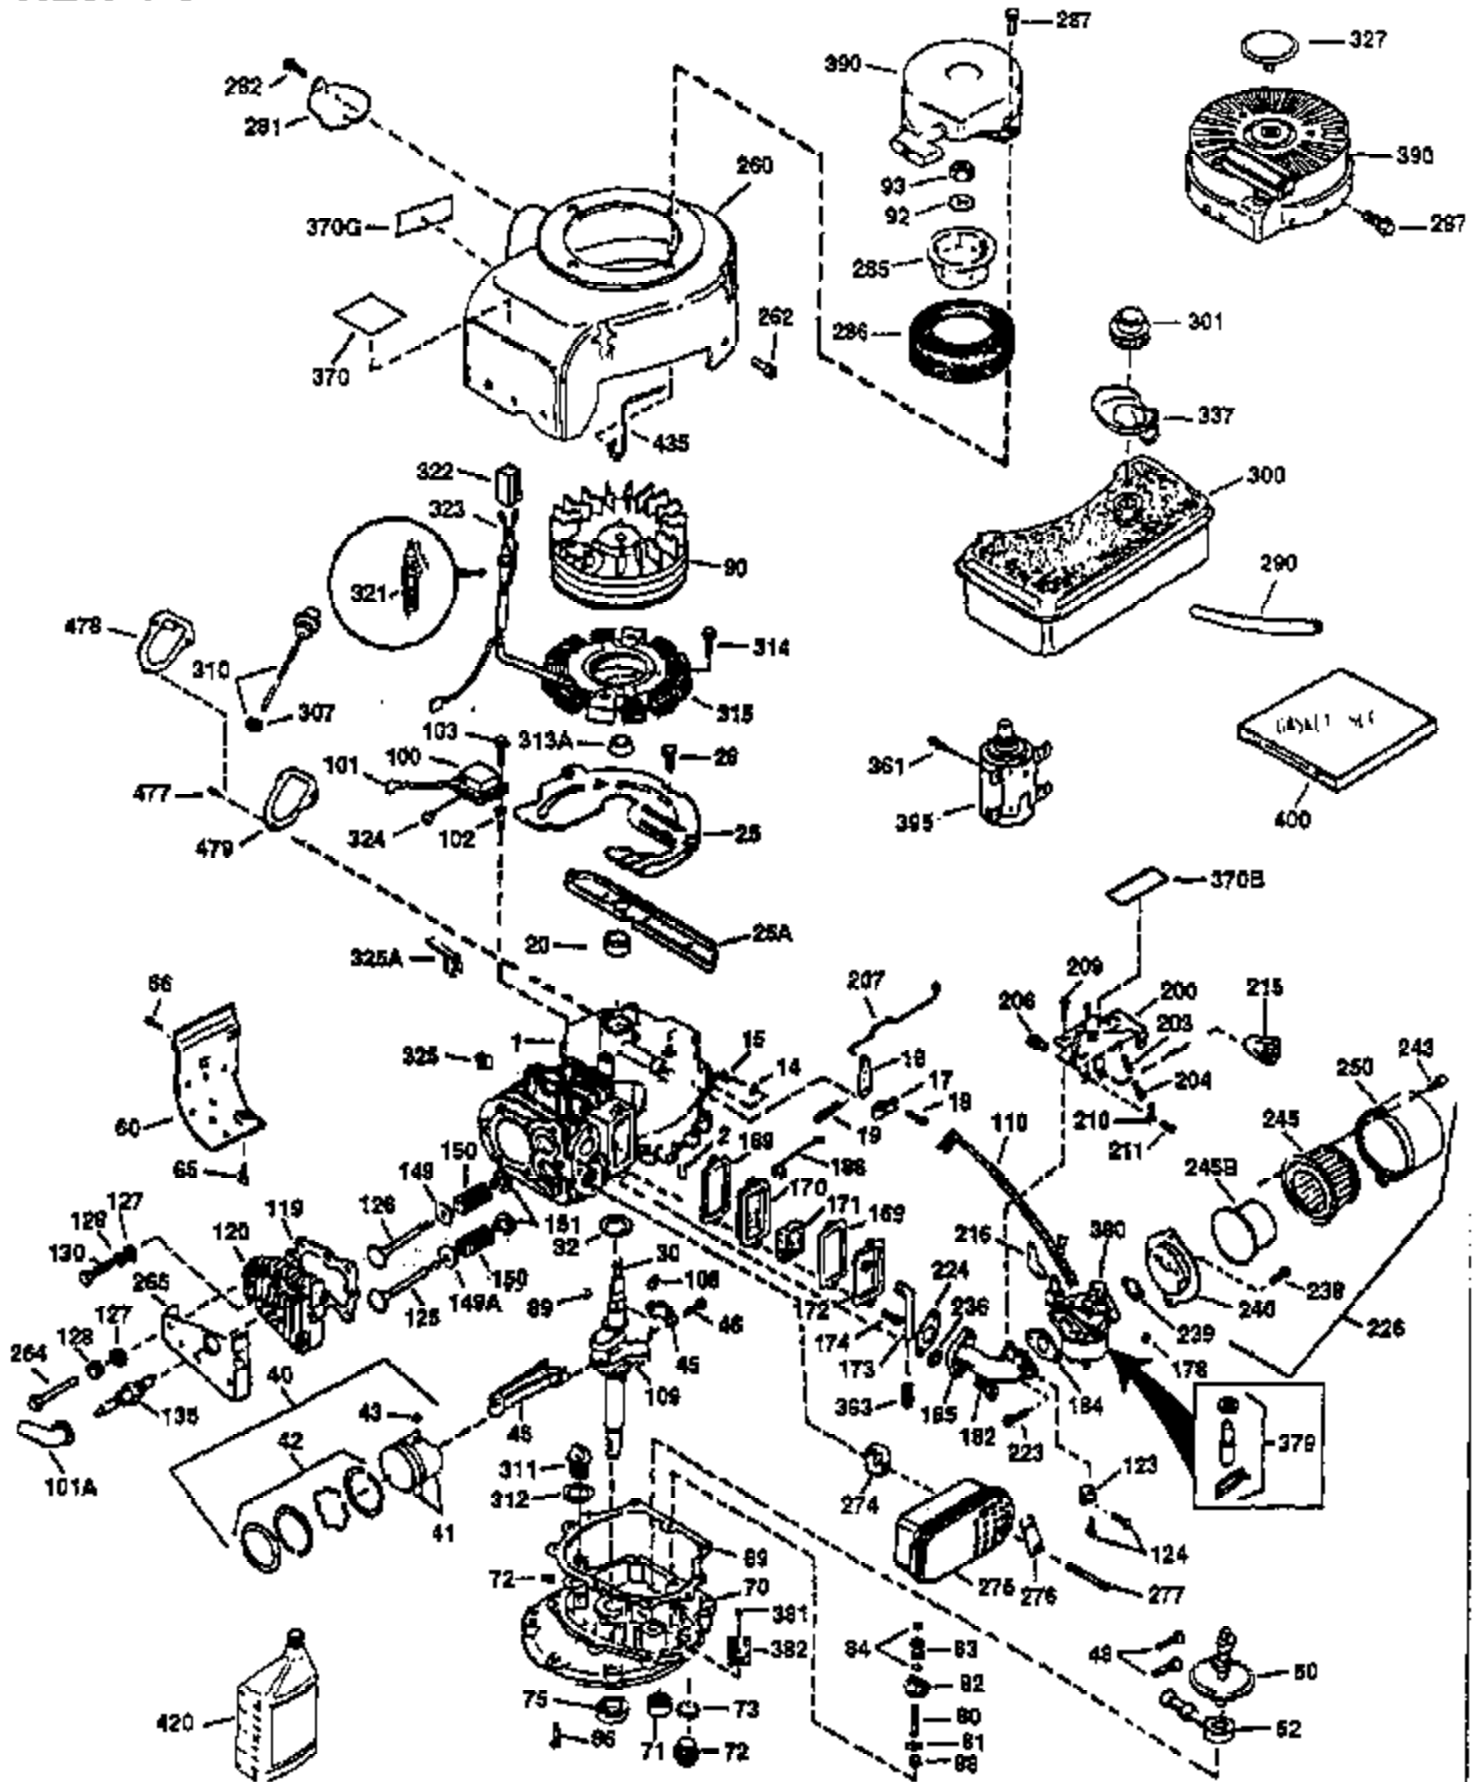

ILLUSTRATION SHOWS TYPICAL PARTS ONLY. ORDER BY PART NUMBER. PARTS NOT LISTED ARE SUPPLIED BY OEM.

VIEW 1 OF 2

Engine Parts List #1

Ref #	Part Number	Qty	Description
1	35137A	1	Cylinder (Incl. 2 & 20)
2	27652	2	Dowel Pin
14	28277	1	Washer
15	30669	1	Governor Rod (Incl. 14)
16	31357	1	Governor Lever
17	31335	1	Governor Lever Clamp
18	650548	1	Screw, 8-32 x 5/16"
19	31361	1	Extension Spring
20	32630	1	Oil Seal
26	650561	2	Screw, 1/4-20 x 5/8"
30	35264	1	Crankshaft
40	34531	1	Piston, Pin & Ring Set (Std.)
40	34532	1	Piston, Pin & Ring Set (.010" OS)
40	34533	1	Piston, Pin & Ring Set (.020" OS)
41	33312B	1	Piston & Pin Ass'y. (Std.) (Incl. 43)
41	33313B	1	Piston & Pin Ass'y. (.010" OS) (Incl. 43)
41	33314B	1	Piston & Pin Ass'y. (.020" OS) (Incl. 43)
42	34854	1	Ring Set (Std.)
42	34855	1	Ring Set (.010" OS)
42	34856	1	Ring Set (.020" OS)
43	27888	2	Piston Pin Retaining Ring
45	31380C	1	Connecting Rod Ass'y. (Incl. 46)
46	650662C	2	Connecting Rod Bolt
48	34034	2	Valve Lifter
50	32114	1	Camshaft
52	31356	1	Oil Pump Ass'y.
60	30622A	1	Blower Housing Extension
64	30063	1	Screw, Torx T-30, 1/4-20 x 1/2"
65	650128	1	Screw, 10-24 x 1/2"
69	30684	1	* Mounting Flange Gasket
70	31471D	1	Mounting Flange (Incl. 72,75,80 & 81)
72	27642	1	Oil Drain Plug
75	27897	1	Oil Seal
80	30668	1	Governor Shaft
81	30590A	2	Washer
82	30591	1	Governor Gear Ass'y. (Incl. 81)
83	30588A	1	Governor Spool
84	29193	2	Retaining Ring
86	650488	7	Screw, 1/4-20 x 1-1/4"
88	31707A	1	Spacer (Incl. 81)
89	32589	1	Flywheel Key
90	611084	1	Flywheel
92	650815	1	Belleville Washer
93	8116	1	Flywheel Nut
100	34443A	1	Solid State Ignition
101	610118	1	Spark Plug Cover
102	650872	2	Solid State Mounting Stud
103	650814	2	Screw, Torx T-15, 10-24 x 1"
110	36230	1	Ground Wire
119	28938C	1	* Cylinder Head Gasket
120	30938A	1	Cylinder Head
125	27878A	1	Exhaust Valve (Std.) (Incl. 151)
125	27880A	1	Exhaust Valve (1/32" OS) (Incl. 151)
126	32783	1	Intake Valve (Std.) (Incl. 151)
126	32784	1	Intake Valve (1/32" OS) (Incl. 151)
127	650691	8	Washer
128	650690	8	Belleville Washer
130	650697A	8	Screw, 5/16-18 x 2-1/2"