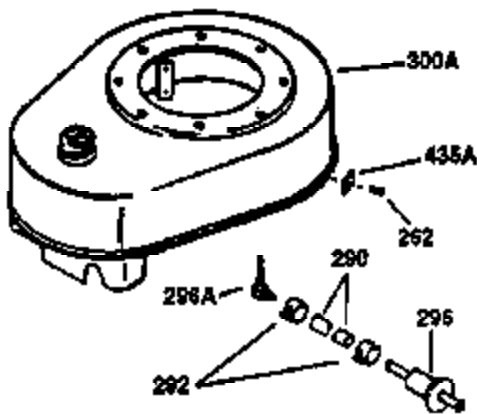

ILLUSTRATION SHOWS TYPICAL PARTS ONLY. ORDER BY PART NUMBER. PARTS NOT LISTED ARE SUPPLIED BY OEM.

VIEW 2 OF 2

OPTIONAL 110 - 120 VOLT
STARTER MOTOR KIT

STD. POINT

Ref #	Part Number	Qty	Description
66	30063	1	Screw, Torx T-30, 1/4-20 x 1/2"
103	651007	2	Screw, Torx T-15, 10-24 x 15/16"
238	28820	2	Screw, 10-32 x 1/2"
240	31691	1	Air Cleaner Body
250	31715	1	Air Cleaner Cover
262	29747B	2	Screw, Torx T-40, 5/16-24 x 21/32"
274	35865	1	* Exhaust Gasket
275	28921	1	Muffler
277	650696	2	Screw, 5/16-18 x 2-3/4"
341	34105	1	Fuel Tank Bracket
380	632258	1	Carburetor (Incl. 184)