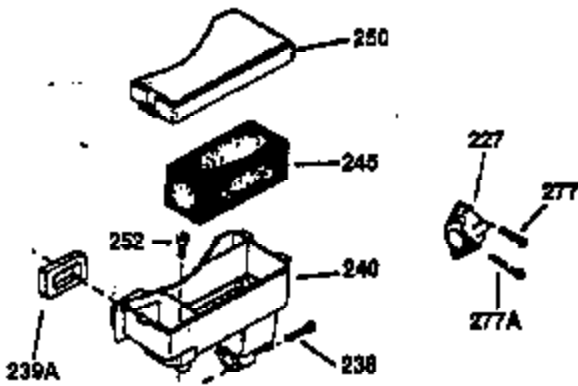

ILLUSTRATION SHOWS TYPICAL PARTS ONLY. ORDER BY PART NUMBER. PARTS NOT LISTED ARE SUPPLIED BY OEM.

VIEW 2 OF 2

OPTIONAL 110 - 120 VOLT
STARTER MOTOR KIT

STD. POINT

Ref #	Part Number	Qty	Description
66	30063	1	Screw, Torx T-30, 1/4-20 x 1/2"
103	651007	2	Screw, Torx T-15, 10-24 x 15/16"
238	28820	2	Screw, 10-32 x 1/2"
240	31691	1	Air Cleaner Body
250	31715	1	Air Cleaner Cover
262	29747B	2	Screw, Torx T-40, 5/16-24 x 21/32"
274	35865	1	* Exhaust Gasket
275	28921	1	Muffler
277	650696	2	Screw, 5/16-18 x 2-3/4"
341	34105	1	Fuel Tank Bracket
380	632258	1	Carburetor (Incl. 184)