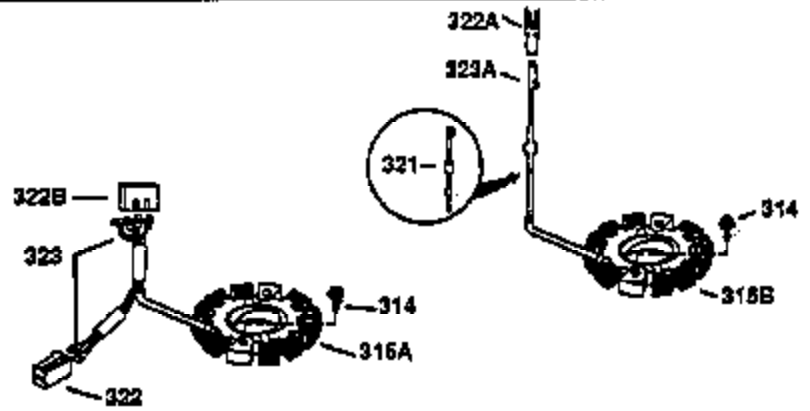

ILLUSTRATION SHOWS TYPICAL PARTS ONLY. ORDER BY PART NUMBER. PARTS NOT LISTED ARE SUPPLIED BY OEM.

VIEW 2 OF 2

OPTIONAL 110 - 120 VOLT
STARTER MOTOR KIT

STD. POINT

Ref #	Part Number	Qty	Description
66	30063	1	Screw, Torx T-30, 1/4-20 x 1/2"
103	651007	2	Screw, Torx T-15, 10-24 x 15/16"
238	28820	2	Screw, 10-32 x 1/2"
240	31691	1	Air Cleaner Body
250	31715	1	Air Cleaner Cover
262	29747B	2	Screw, Torx T-40, 5/16-24 x 21/32"
274	35865	1	* Exhaust Gasket
275	28921	1	Muffler
277	650696	2	Screw, 5/16-18 x 2-3/4"
341	34105	1	Fuel Tank Bracket
380	632258	1	Carburetor (Incl. 184)