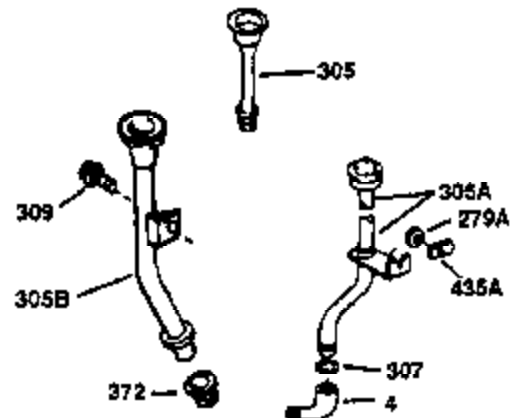

ILLUSTRATION SHOWS TYPICAL PARTS ONLY. ORDER BY PART NUMBER. PARTS NOT LISTED ARE SUPPLIED BY OEM.

VIEW 2 OF 2

OPTIONAL 110 - 120 VOLT
STARTER MOTOR KIT

STD. POINT

Ref #	Part Number	Qty	Description
66	30063	1	Screw, Torx T-30, 1/4-20 x 1/2"
103	651007	2	Screw, Torx T-15, 10-24 x 15/16"
238	28820	2	Screw, 10-32 x 1/2"
240	31691	1	Air Cleaner Body
250	31715	1	Air Cleaner Cover
262	29747B	2	Screw, Torx T-40, 5/16-24 x 21/32"
274	35865	1	* Exhaust Gasket
275	28921	1	Muffler
277	650696	2	Screw, 5/16-18 x 2-3/4"
341	34105	1	Fuel Tank Bracket
380	632258	1	Carburetor (Incl. 184)