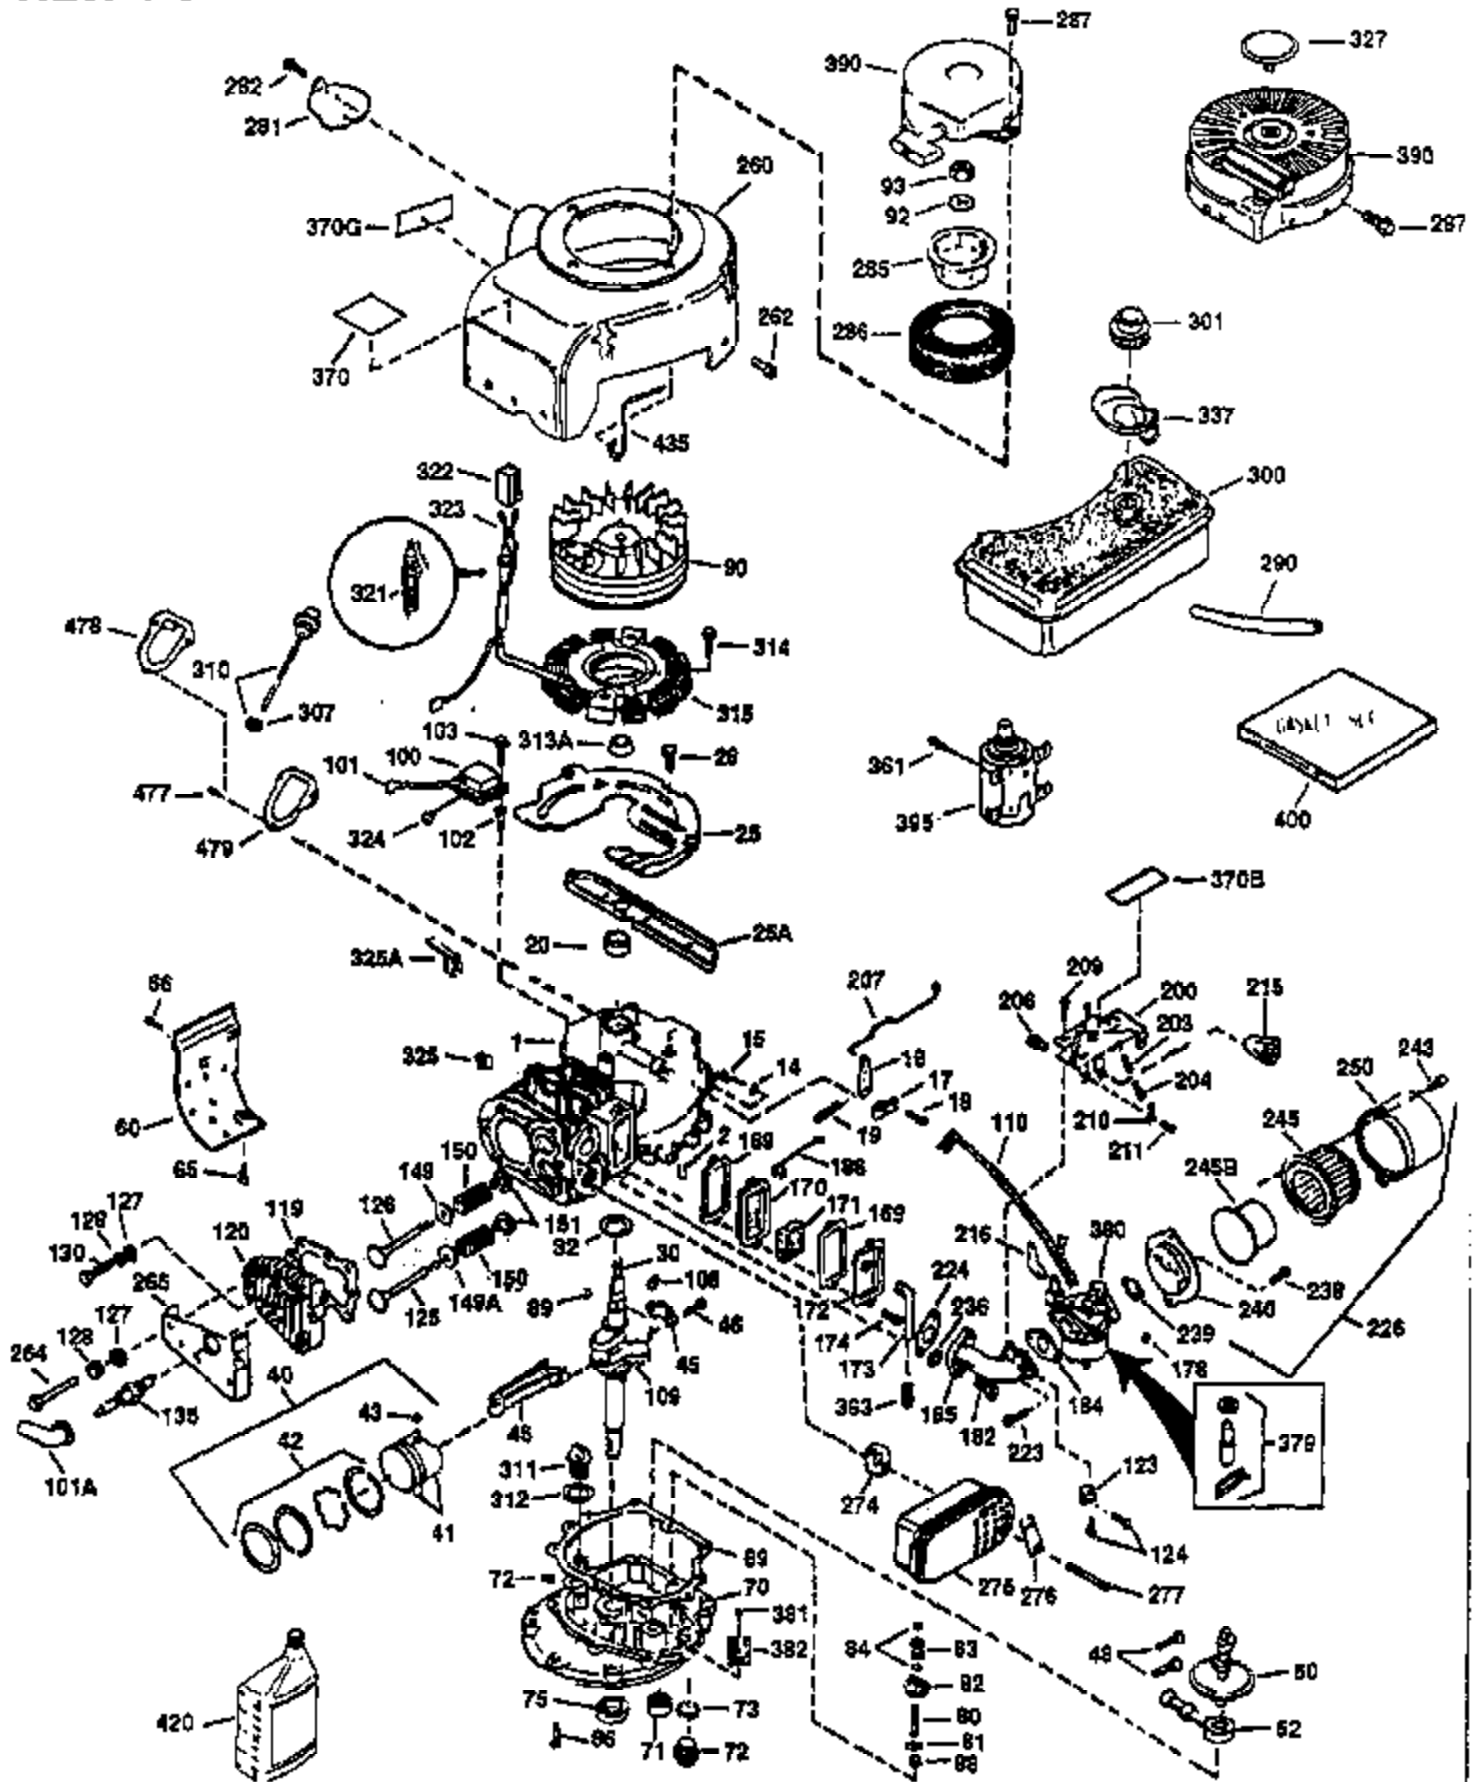

ILLUSTRATION SHOWS TYPICAL PARTS ONLY. ORDER BY PART NUMBER. PARTS NOT LISTED ARE SUPPLIED BY OEM.

VIEW 1 OF 2

Engine Parts List #1

Ref #	Part Number	Qty	Description
1	35137A	1	Cylinder (Incl. 2 & 20)
2	27652	2	Dowel Pin
14	28277	1	Washer
15	30669	1	Governor Rod (Incl. 14)
16	31357	1	Governor Lever
17	31335	1	Governor Lever Clamp
18	650548	1	Screw, 8-32 x 5/16"
19	31361	1	Extension Spring
20	32630	1	Oil Seal
26	650561	2	Screw, 1/4-20 x 5/8"
30	35264	1	Crankshaft
40	34531	1	Piston, Pin & Ring Set (Std.)
40	34532	1	Piston, Pin & Ring Set (.010" OS)
40	34533	1	Piston, Pin & Ring Set (.020" OS)
41	33312B	1	Piston & Pin Ass'y. (Std.) (Incl. 43)
41	33313B	1	Piston & Pin Ass'y. (.010" OS) (Incl. 43)
41	33314B	1	Piston & Pin Ass'y. (.020" OS) (Incl. 43)
42	34854	1	Ring Set (Std.)
42	34855	1	Ring Set (.010" OS)
42	34856	1	Ring Set (.020" OS)
43	27888	2	Piston Pin Retaining Ring
45	31380C	1	Connecting Rod Ass'y. (Incl. 46)
46	650662C	2	Connecting Rod Bolt
48	34034	2	Valve Lifter
50	32114	1	Camshaft
52	31356	1	Oil Pump Ass'y.
60	30622A	1	Blower Housing Extension
65	650128	1	Screw, 10-24 x 1/2"
66	30063	1	Screw, Torx T-30, 1/4-20 x 1/2"
69	30684	1	* Mounting Flange Gasket
70	31471D	1	Mounting Flange (Incl. 72,75,80 & 81)
72	27642	1	Oil Drain Plug
75	27897	1	Oil Seal
80	30668	1	Governor Shaft
81	30590A	2	Washer
82	30591	1	Governor Gear Ass'y. (Incl. 81)
83	30588A	1	Governor Spool
84	29193	2	Retaining Ring
86	650488	7	Screw, 1/4-20 x 1-1/4"
88	31707A	1	Spacer (Incl. 81)
89	32589	1	Flywheel Key
90	611085	1	Flywheel
92	650815	1	Belleville Washer
93	8116	1	Flywheel Nut
100	34443A	1	Solid State Ignition
101	610118	1	Spark Plug Cover
102	650872	2	Solid State Mounting Stud
103	651007	2	Screw, Torx T-15, 10-24 x 15/16"
110	36230	1	Ground Wire
119	36445	1	* Cylinder Head Gasket
120	36446	1	Cylinder Head
125	27878A	1	Exhaust Valve (Std.) (Incl. 151)
125	27880A	1	Exhaust Valve (1/32" OS) (Incl. 151)
126	32783	1	Intake Valve (Std.) (Incl. 151)
126	32784	1	Intake Valve (1/32" OS) (Incl. 151)
127	650691	8	Washer
128	650690	8	Belleville Washer
130	650697A	8	Screw, 5/16-18 x 2-1/2"