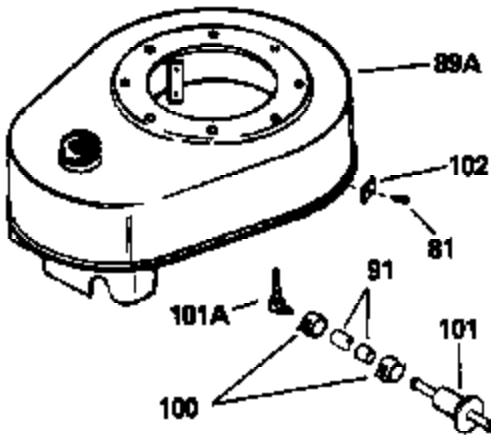

Ref #	Part Number	Qty	Description
136	34443A		Solid State Assy.
137	650872		Stud, Solid State mounting
154A	34686		Decal, Name
157	631021		Inlet Needle, Seat & Clip Assy.
158	632258		Carburetor (Incl. 62) (Refer to Division 5, Section A, page 184 for breakdown)
164	33234A		* Gasket Set (Incl. items marked *)

ILLUSTRATION SHOWS TYPICAL PARTS ONLY. ORDER BY PART NUMBER. PARTS NOT LISTED ARE SUPPLIED BY OEM.

OPTIONAL 110 - 120 VOLT
STARTER MOTOR KIT

VIEW 2 of 2

STD. POINT

Ref #	Part Number	Qty	Description
54A	26073		Washer, Flat (Use as required)
54A	650690		Washer, Belleville (Use as required)
81	29747B		Screw, 5/16-24 x 21/32"
82	27930		* Gasket, Exhaust
83C	391026		Muffler (Incl. 115, 116 & 117) (This spark arrestor muffler can be used on any model)
85	30196		Screw, 5/16-18 x 3/4" (Use as required)
85	650696		Screw, 5/16-18 x 2-3/4" (Use as required)
85	650697A		Screw, 5/16-18 x 2-1/2" (Use as required)
86A	29709		Hub & Screen Assy., Starter
91	29774		Fuel Line (8-1/4") (Use as required)
91	30962		Fuel Line (32") (Use as required)
100	26460		Clamp, Fuel line (Use as required)
115	33323		Screen, Muffler (Use as required)
116	33700		Cover & tube, Muffler (Use as required)
117	650578		Screw, 8-18 x 3/8" (Use as required)
133A	31288		Muffler Adapter Kit (Incl. 82 & 85) (As req.)
133	730130		Muffler Adap. Kit (Incl. 82 & 85) (As req.)
162	33329D		Starter Motor Kit (110-120 volt) (Refer to service number stamped on end cap of motor, or on decal, for identification. For breakdown see Division 5, Section D, Page 16.)
163	611042		Flywheel (Ring gear flywheel required on engines using 110-120 volt starter motor kits listed above) (Use on Std. point ignitions)
163	611085		Flywheel (Ring gear flywheel required on engines using 110-120 volt starter motor kits listed above) (Use on solid state ignitions)