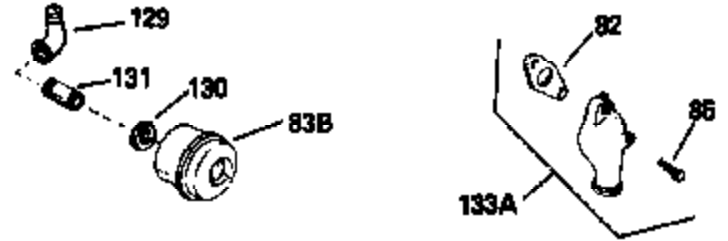

VIEW 2 of 2

STD. POINT