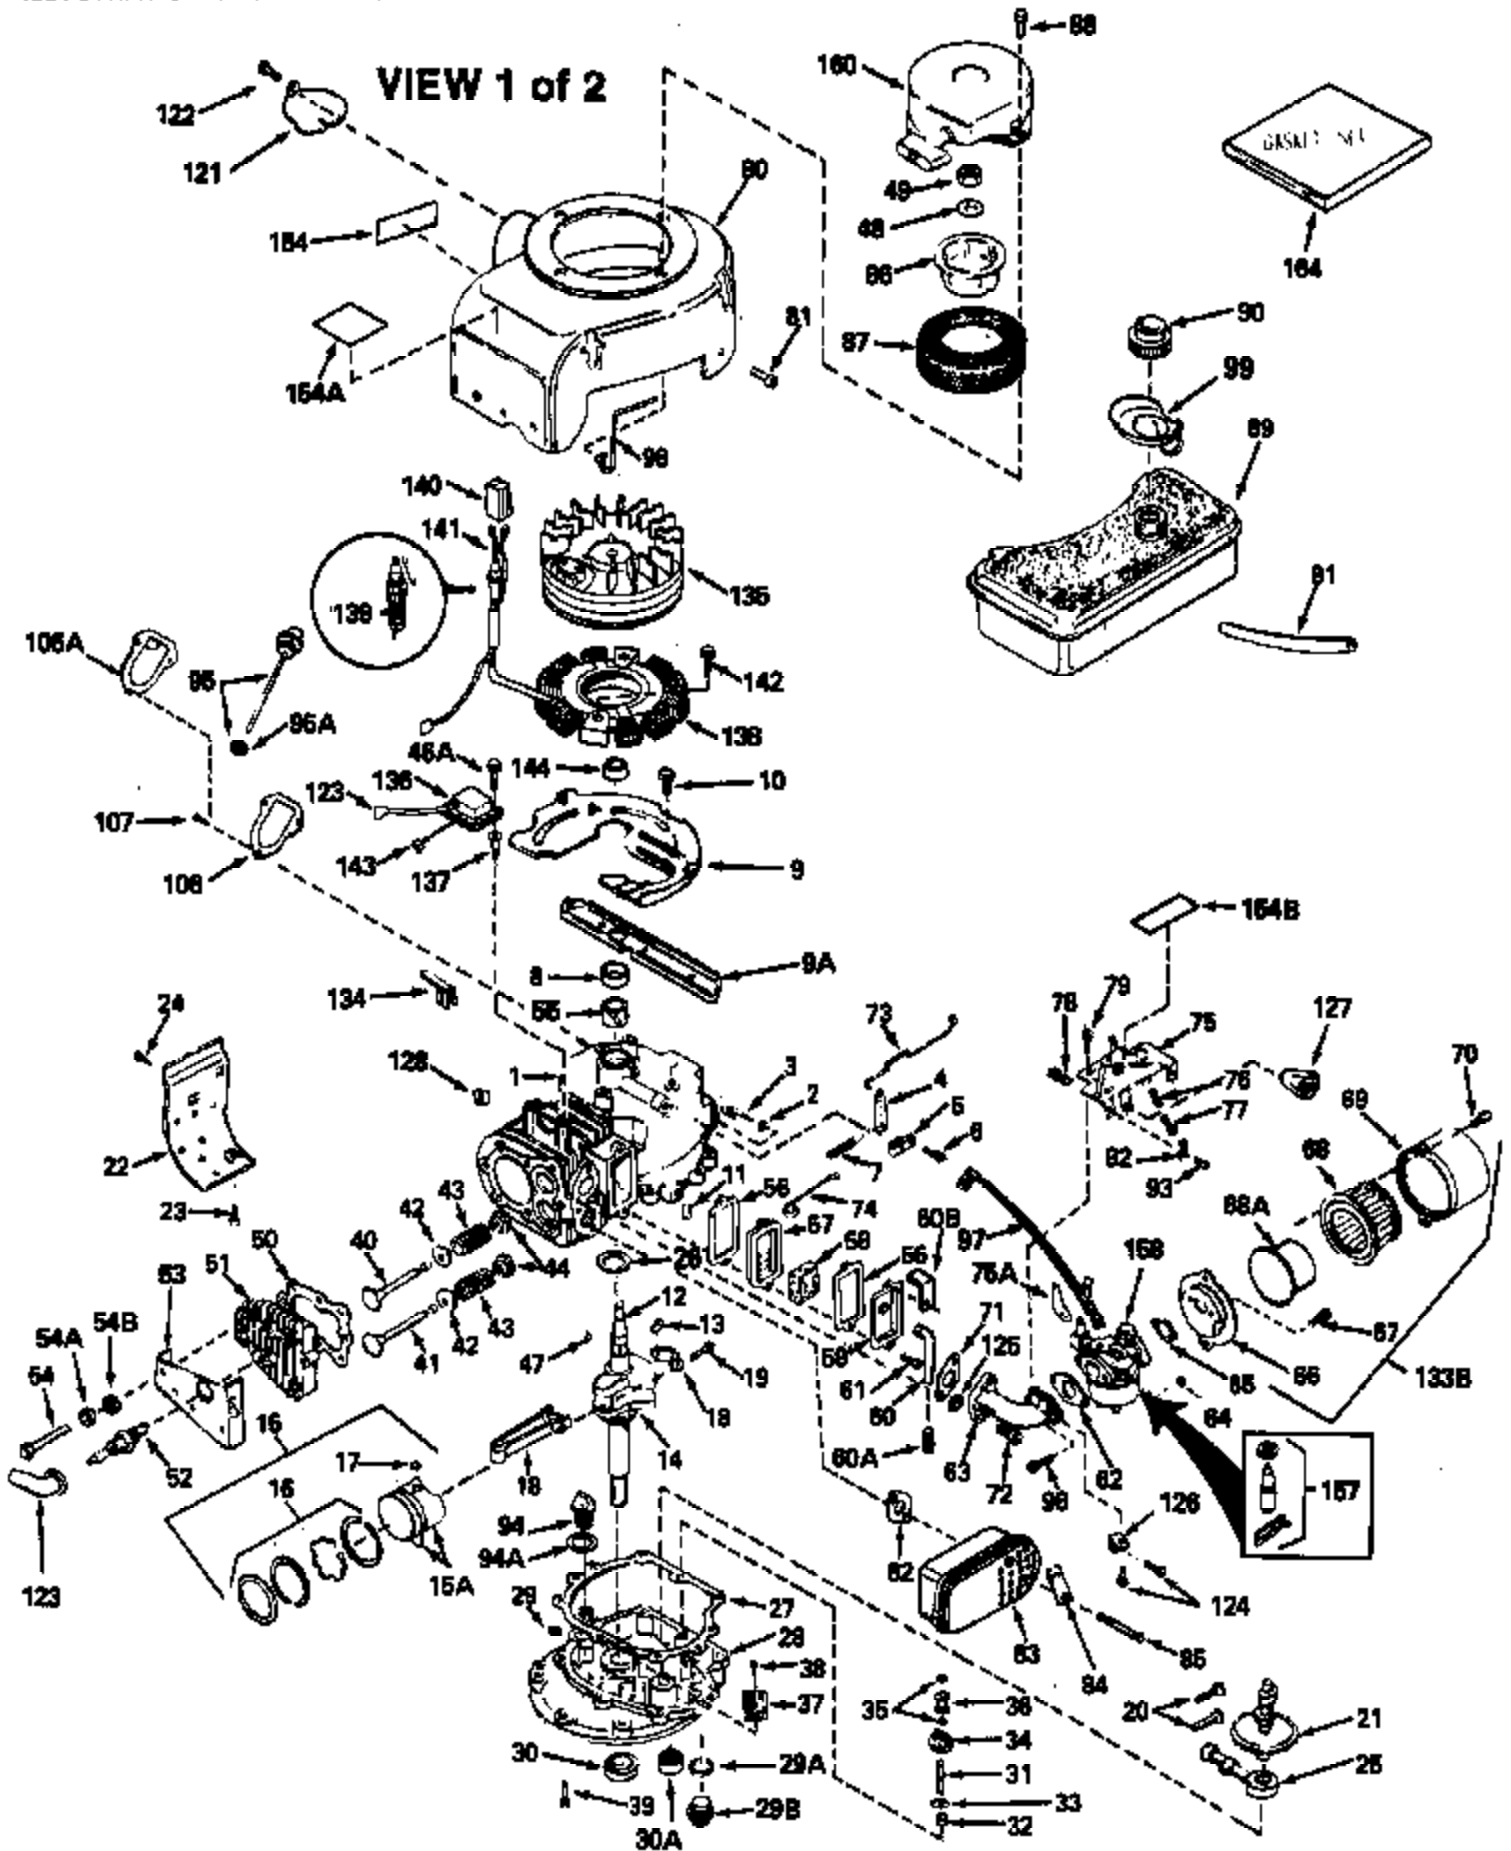

ILLUSTRATION SHOWS TYPICAL PARTS ONLY. ORDER BY PART NUMBER. PARTS NOT LISTED ARE SUPPLIED BY OEM.

Engine Parts List #1

Ref #	Part Number	Qty	Description
1	34913A		Cylinder (Incl. 8, 11, 94 & 94A) (2-5/8")
2	28277		Washer, Flat
3	30669		Rod, Governor
4	31357		Lever, Governor
5	31335		Clamp, Governor lever
6	650548		Screw, 8-32 x 5/16"
7	31361		Spring, Governor
8	32630		Seal, Oil
9	29536		Baffle, Blower housing (Use as required)
9	35256A		Blo.Hsg.Baffle (W/E.S.knock-out)(As required)
10	650561		Screw, 1/4-20 x 5/8"
11	27652		Pin, Dowel
12	34878		Crankshaft (Incl. 13 & 14)
13	29783		Pin, Crankshaft gear
14	27884		Gear, Crankshaft
15	34531		Piston, Pin & Ring Set (2-5/8") (Std.)
15	34532		Piston, Pin & Ring Set (.010" OS)
15	34533		Piston, Pin & Ring Set (.020" OS)
15A	33312B		Piston & Pin Ass'y. (Incl.17)(2-5/8") (Std.)
15A	33313B		Piston & Pin Ass'y. (Incl. 17) (.010" OS)
15A	33314B		Piston & Pin Ass'y. (Incl. 17) (.020" OS)
16	34854		Ring Set (2-5/8") (Std.)
16	34855		Ring Set (.010" OS)
16	34856		Ring Set (.020" OS)
17	27888		Ring, Piston pin retaining
18	31380C		Rod Assy., Connecting (Incl. 19)
19	650662C		Bolt, Connecting rod (Incl. 2 pieces)
20	34034		Lifter, Valve
21	32114		Camshaft (MCR)
22	30622A		Extension, Blower housing
23	650128		Screw, 10-24 x 1/2"
24	30688		Screw, 1/4-20 x 1/2"
25	31356		Pump Assy., Oil
27	30684		* Gasket, Cylinder cover
28	31471C		Flange Ass'y. (Incl. 29,30,31,33,182 & 183)
29	27642		Plug, Pipe (sq.hd, 1/4-28)
30	27897		Seal, Oil
31	30668		Shaft, Mech. Governor
32	31707A		Governor Spacer Assy. (Incl. 33)
33	30590A		Washer, Flat (2 required)
34	30591		Gear Assy., Governor
35	29193		Ring, Retaining
36	30588A		Spool, Governor
37	31355		Screen, Oil filter (Use as required)
38	29117		Screw, 8-32 x 5/16" (Use as required)
39	650488		Screw, 1/4-20 x 1-1/4"
40	32783		Intake Valve (Std.) (Incl. 44)
40	32784		Intake Valve (1/32" OS) (Incl. 44)
41	27878A		Exhaust Valve (Std.) (Incl. 44)
41	27880A		Exhaust Valve (1/32" OS) (Incl. 44)
42	27882		Cap, Upper valve spring
43	27881		Spring, Valve
44	32581		Cap, Lower valve spring
47	32589		Key, Flywheel
48	650815		Washer, Belleville
49	8116		Nut, Washer, 1/2-20
50	28938B		* Gasket, Head
51	30938A		Head, Cylinder (Incl. 54)