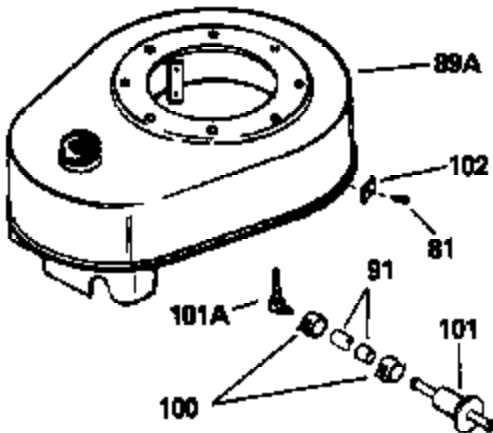

ILLUSTRATION SHOWS TYPICAL PARTS ONLY. ORDER BY PART NUMBER. PARTS NOT LISTED ARE SUPPLIED BY OEM.

OPTIONAL 110 - 120 VOLT
STARTER MOTOR KIT

VIEW 2 of 2

STD. POINT

Ref #	Part Number	Qty	Description
45	33876		Gasket, Stator
46	650489		Screw, 1/4-20 x 5/8"
54A	26073		Washer, Flat (Use as required)
54A	650690		Washer, Belleville (Use as required)
81	29747B		Screw, 5/16-24 x 21/32"
82	27930		* Gasket, Exhaust
83C	391026		Muffler (Incl. 115, 116 & 117) (This spark arrestor muffler can be used on any model)
85	30196		Screw, 5/16-18 x 3/4" (Use as required)
85	650696		Screw, 5/16-18 x 2-3/4" (Use as required)
85	650697A		Screw, 5/16-18 x 2-1/2" (Use as required)
91	29774		Fuel Line (8-1/4") (Use as required)
91	30962		Fuel Line (32") (Use as required)
100	26460		Clamp, Fuel line (Use as required)
103B	34248		Tube, Oil fill
104	34247		Bushing, Fill tube
105	650562		Screw, 10-32 x 1/2"
115	33323		Screen, Muffler (Use as required)
116	33700		Cover & tube, Muffler (Use as required)
117	650578		Screw, 8-18 x 3/8" (Use as required)
118	28545		Grommet, Plastic
119	650643		Screw, 8-18 x 3/8"
120	33356		Terminal, Ground
133A	31288		Muffler Adapter Kit (Incl. 82 & 85)(As req.)
133	730130		Muffler Adap. Kit (Incl. 82 & 85)(As req.)
155	30547A		Contact Assy., Breaker
156	30548B		Condenser
159	611038		Magneto NOTE: The complete magneto is not available as an assembly. The magneto number is shown for reference purposes only. Order component parts individually as shown in parts list. (Refer to Division 5, Section B, page 39 for breakdown)
162	33329D		Starter Motor Kit (110-120 volt) (Refer to service number stamped on end cap of motor, or on decal, for identification. For breakdown see Division 5, Section D, Page 16.)
163	611042		Flywheel (Ring gear flywheel required on engines using 110-120 volt starter motor kits listed above) (Use on Std. point ignitions)
163	611085		Flywheel (Ring gear flywheel required on engines using 110-120 volt starter motor kits listed above) (Use on solid state ignitions)