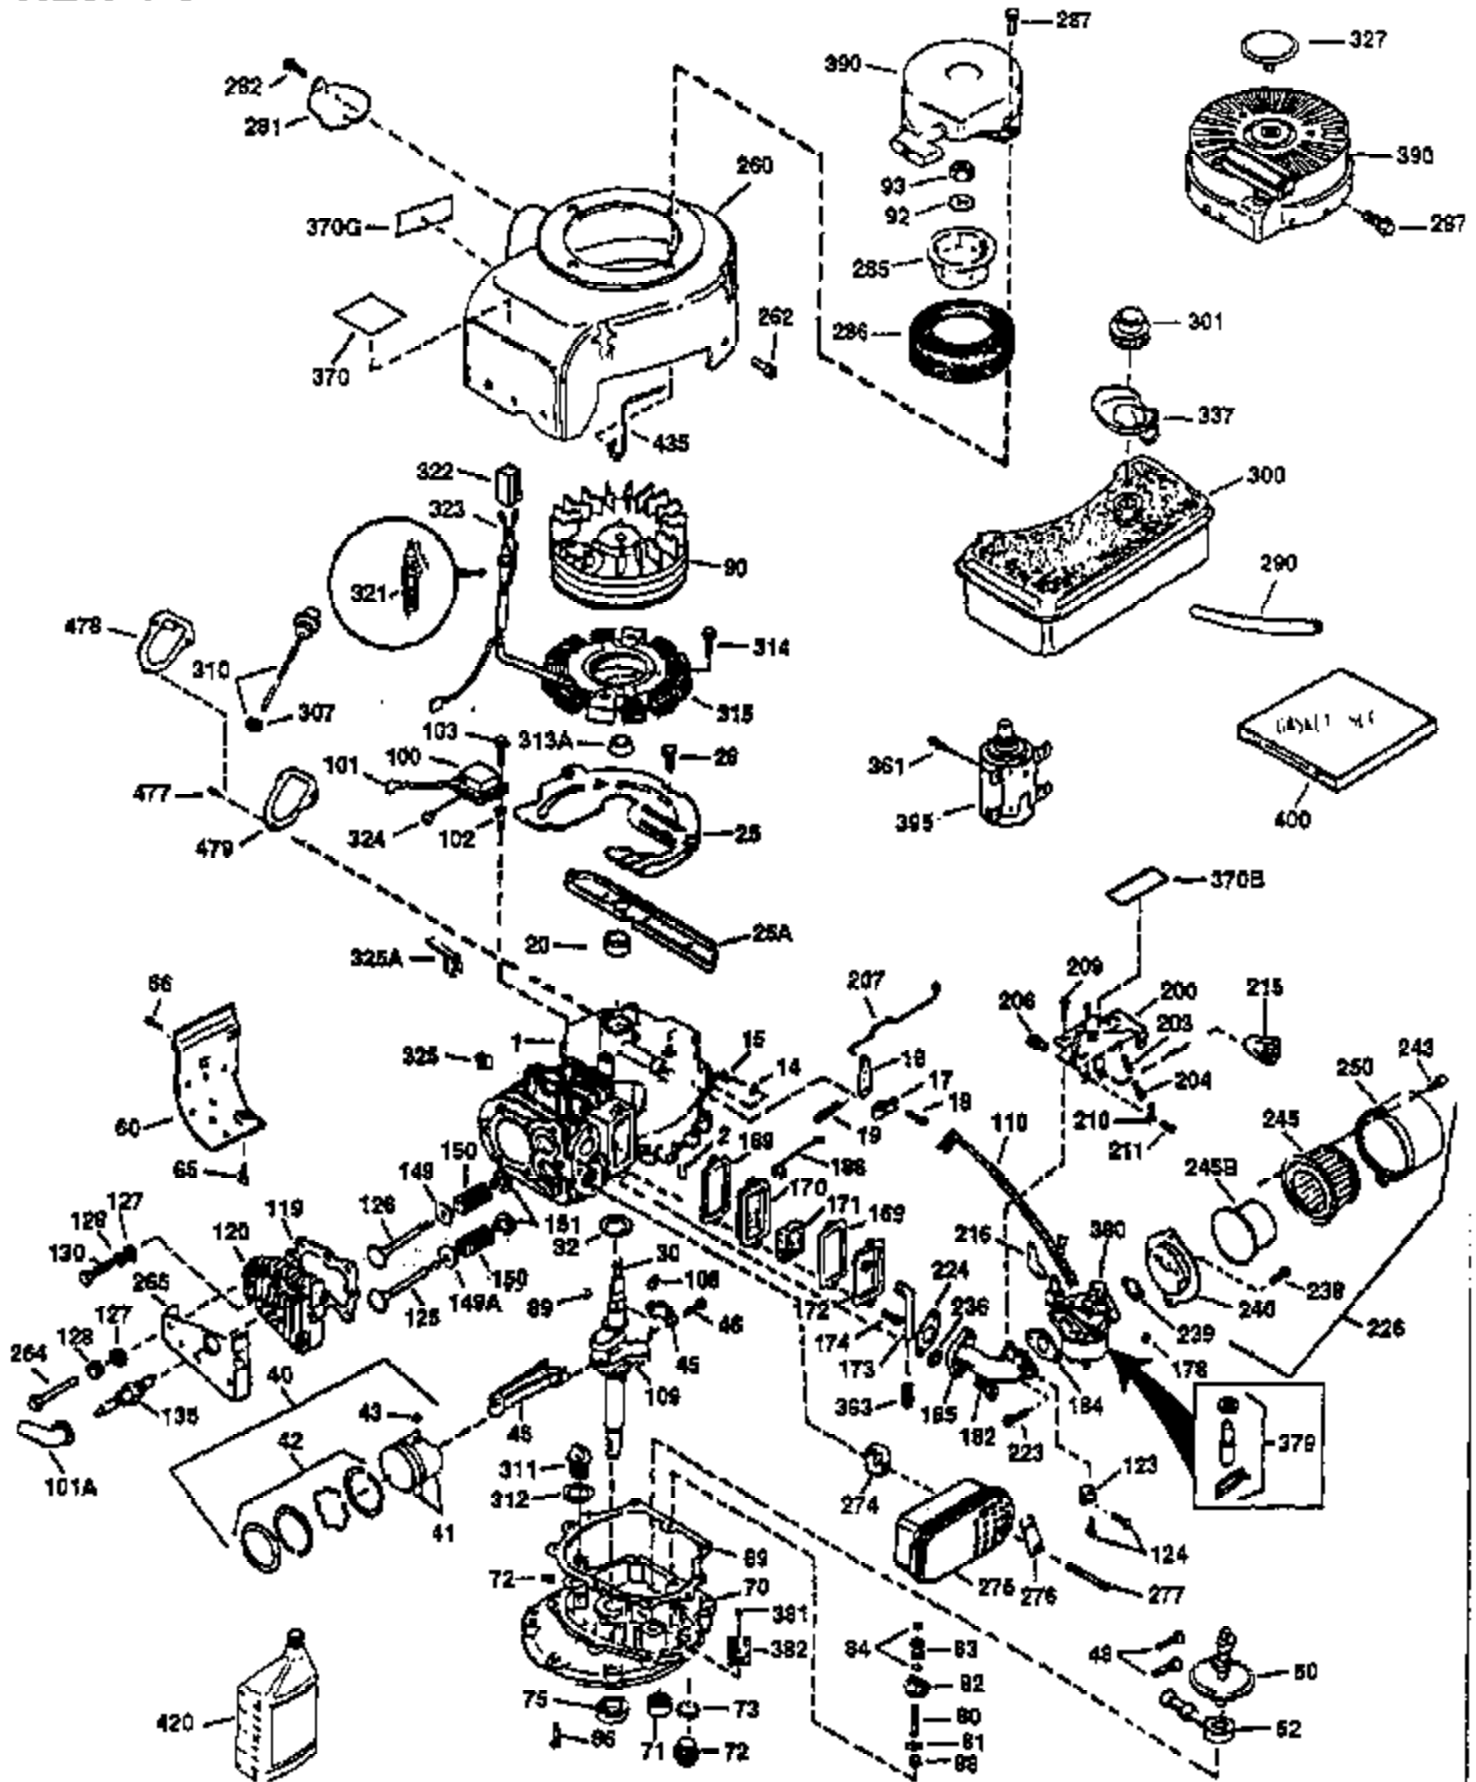

ILLUSTRATION SHOWS TYPICAL PARTS ONLY. ORDER BY PART NUMBER. PARTS NOT LISTED ARE SUPPLIED BY OEM.

VIEW 1 OF 2

Engine Parts List #1

Ref #	Part Number	Qty	Description
1	34913A	1	Cylinder (Incl. 2 & 20)
2	27652	2	Dowel Pin
14	28277	1	Washer
15	30669	1	Governor Rod (Incl. 14)
16	31357	1	Governor Lever
17	31335	1	Governor Lever Clamp
18	651018	1	Screw Torx T-15, 8-32 x 19/64"
19	31361	1	Extension Spring
20	32630	1	Oil Seal
25	29536	1	Blower Housing Baffle
26	650561	2	Screw, 1/4-20 x 5/8"
30	35209	1	Crankshaft
40	34531	1	Piston, Pin & Ring Set (Std.)
40	34532	1	Piston, Pin & Ring Set (.010" OS)
40	34533	1	Piston, Pin & Ring Set (.020" OS)
41	33312B	1	Piston & Pin Ass'y. (Std.) (Incl. 43)
41	33313B	1	Piston & Pin Ass'y. (.010" OS) (Incl. 43)
41	33314B	1	Piston & Pin Ass'y. (.020" OS) (Incl. 43)
42	34854	1	Ring Set (Std.)
42	34855	1	Ring Set (.010" OS)
42	34856	1	Ring Set (.020" OS)
43	27888	2	Piston Pin Retaining Ring
45	31380C	1	Connecting Rod Ass'y. (Incl. 46)
46	650662C	2	Connecting Rod Bolt
48	34034	2	Valve Lifter
50	32114	1	Camshaft
52	31356	1	Oil Pump Ass'y.
60	30622A	1	Blower Housing Extension
65	650128	1	Screw, 10-24 x 1/2"
66	30063	1	Screw T-30, 1/4-20 x 1/2"
69	30684	1	* Mounting Flange Gasket
70	31471D	1	Mounting Flange (Incl. 72,75,80 & 81)
72	27642	1	Oil Drain Plug
75	27897	1	Oil Seal
80	30668	1	Governor Shaft
81	30590A	2	Washer
82	30591	1	Governor Gear Ass'y. (Incl. 81)
83	30588A	1	Governor Spool
84	29193	2	Retaining Ring
86	650488	7	Screw, 1/4-20 x 1-1/4"
88	31707A	1	Spacer (Incl. 81)
89	32589	1	Flywheel Key
90	611084	1	Flywheel
92	650815	1	Belleville Washer
93	8116	1	Flywheel Nut
100	34443A	1	Solid State Ignition
101	610118	1	Spark Plug Cover
102	650782	2	Solid State Mounting Stud
103	651007	2	Screw, Torx T-15, 10-24 x 15/16"
110	36230	1	Ground Wire
119	36445	1	* Cylinder Head Gasket
120	36446	1	Cylinder Head
125	27878A	1	Exhaust Valve (Std.) (Incl. 151)
125	27880A	1	Exhaust Valve (1/32" OS) (Incl. 151)
126	32783	1	Intake Valve (Std.) (Incl. 151)
126	32784	1	Intake Valve (1/32" OS) (Incl. 151)
127	650691	8	Washer
128	650690	8	Belleville Washer