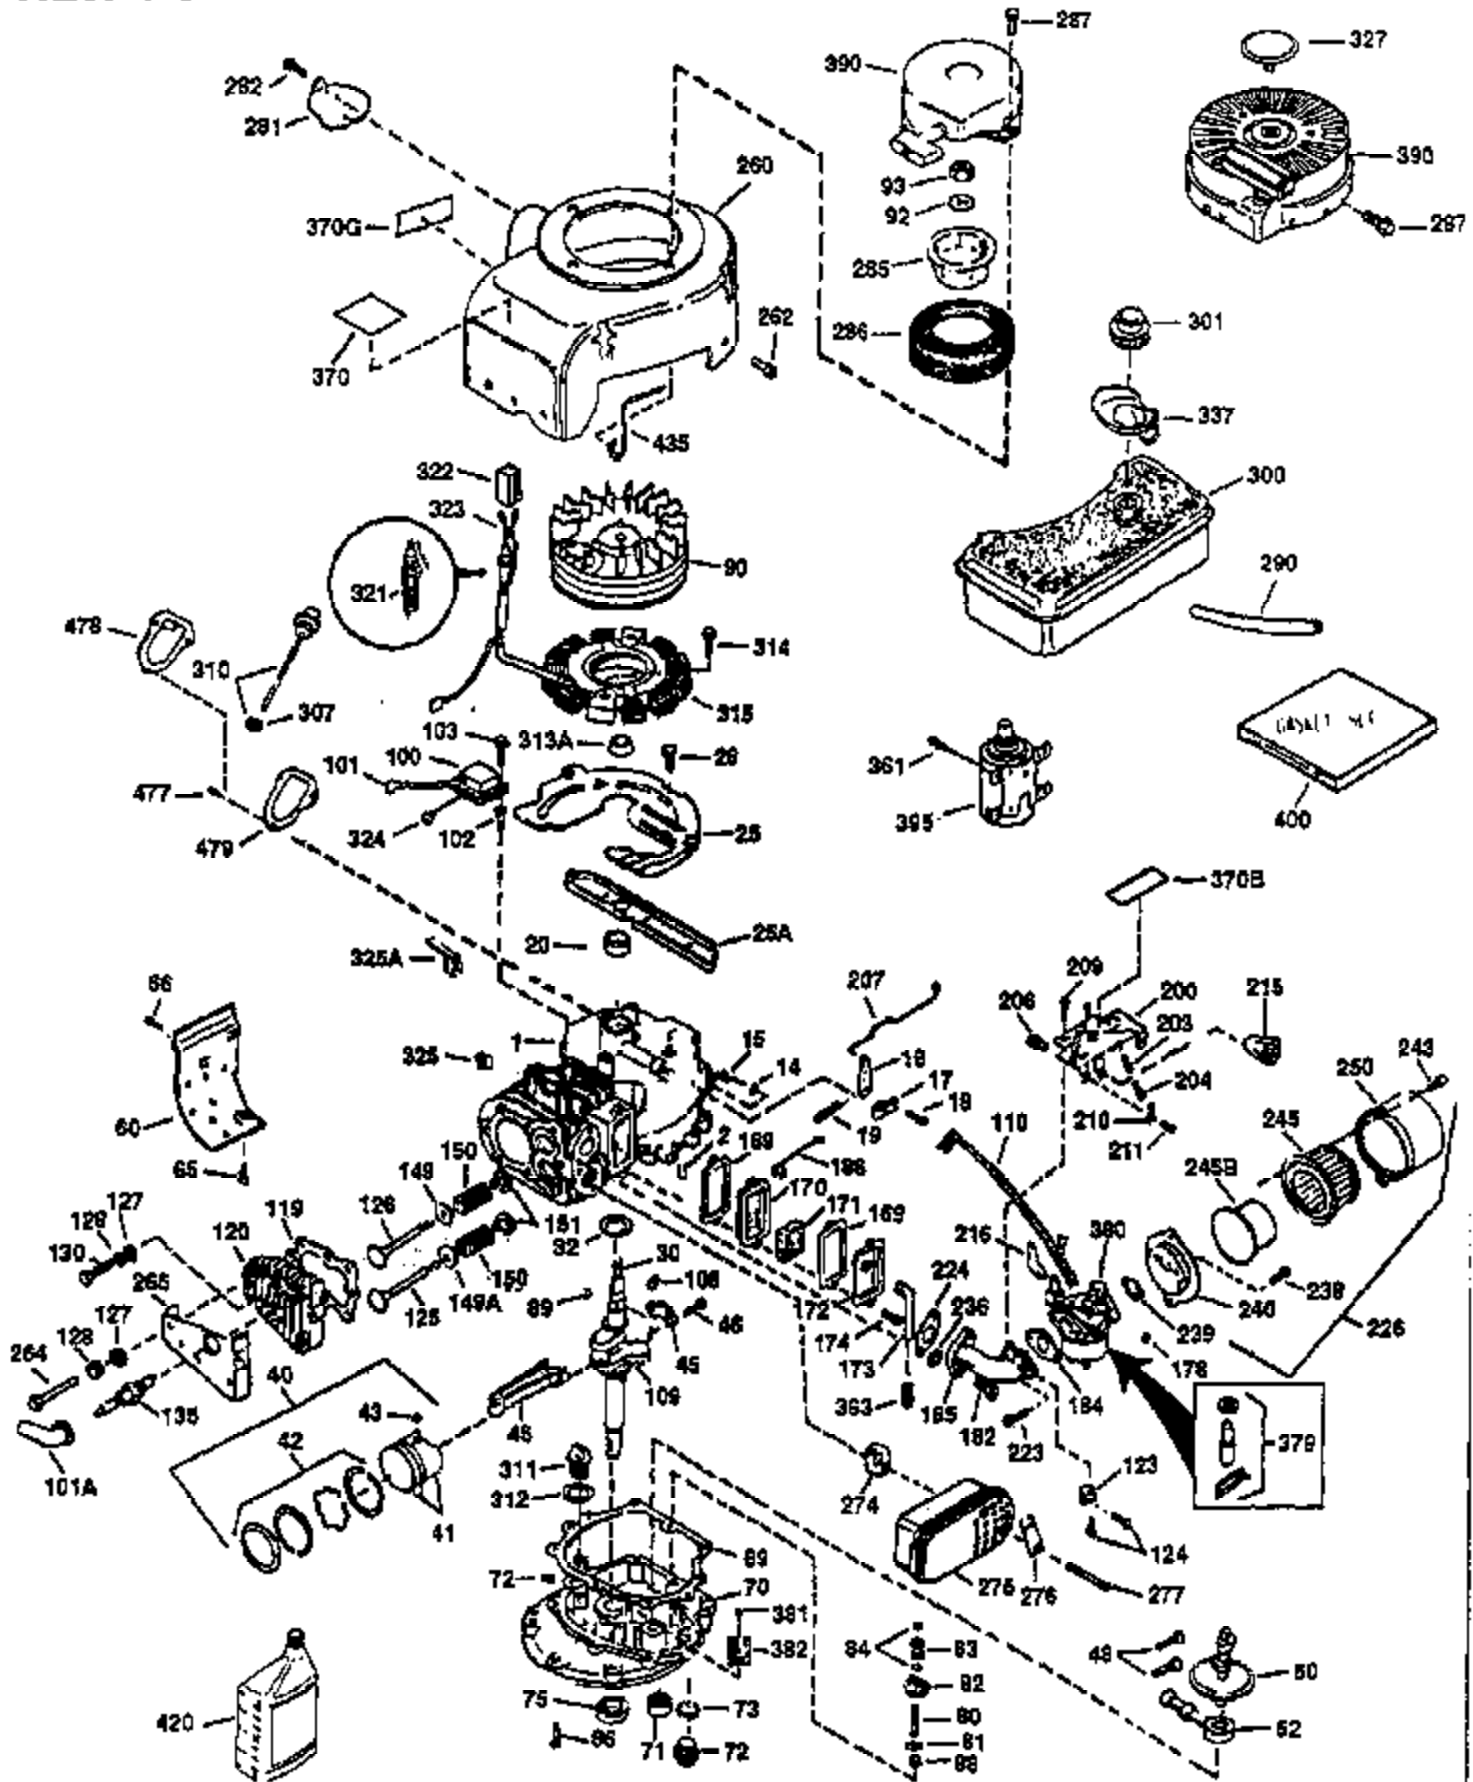

ILLUSTRATION SHOWS TYPICAL PARTS ONLY. ORDER BY PART NUMBER. PARTS NOT LISTED ARE SUPPLIED BY OEM.

VIEW 1 OF 2

Engine Parts List #1

Ref #	Part Number	Qty	Description
1	34913A	1	Cylinder (Incl. 2 & 20)
2	27652	2	Dowel Pin
14	28277	1	Washer
15	30669	1	Governor Rod (Incl. 14)
16	31357	1	Governor Lever
17	31335	1	Governor Lever Clamp
18	650548	1	Screw, 8-32 x 5/16"
19	31361	1	Extension Spring
20	32630	1	Oil Seal
25	29536	1	Blower Housing Baffle
26	650561	2	Screw, 1/4-20 x 5/8"
30	35209	1	Crankshaft
40	34531	1	Piston, Pin & Ring Set (Std.)
40	34532	1	Piston, Pin & Ring Set (.010" OS)
40	34533	1	Piston, Pin & Ring Set (.020" OS)
41	33312B	1	Piston & Pin Ass'y. (Std.) (Incl. 43)
41	33313B	1	Piston & Pin Ass'y. (.010" OS) (Incl. 43)
41	33314B	1	Piston & Pin Ass'y. (.020" OS) (Incl. 43)
42	34854	1	Ring Set (Std.)
42	34855	1	Ring Set (.010" OS)
42	34856	1	Ring Set (.020" OS)
43	27888	2	Piston Pin Retaining Ring
45	31380C	1	Connecting Rod Ass'y. (Incl. 46)
46	650662C	2	Connecting Rod Bolt
48	34034	2	Valve Lifter
50	32114	1	Camshaft
52	31356	1	Oil Pump Ass'y.
60	30622A	1	Blower Housing Extension
65	650128	1	Screw, 10-24 x 1/2"
66	30063	1	Screw, Torx T-30, 1/4-20 x 1/2"
69	30684	1	* Mounting Flange Gasket
70	31471D	1	Mounting Flange (Incl. 72,75,80 & 81)
72	27642	1	Oil Drain Plug
75	27897	1	Oil Seal
80	30668	1	Governor Shaft
81	30590A	2	Washer
82	30591	1	Governor Gear Ass'y. (Incl. 81)
83	30588A	1	Governor Spool
84	29193	2	Retaining Ring
86	650488	7	Screw, 1/4-20 x 1-1/4"
88	31707A	1	Spacer (Incl. 81)
89	32589	1	Flywheel Key
90	611084	1	Flywheel
92	650815	1	Belleville Washer
93	8116	1	Flywheel Nut
100	34443A	1	Solid State Ignition
101	610118	1	Spark Plug Cover
102	650872	2	Solid State Mounting Stud
103	651007	2	Screw, Torx T-15, 10-24 x 15/16"
110	36230	1	Ground Wire
119	36445	1	* Cylinder Head Gasket
120	36446	1	Cylinder Head
125	27878A	1	Exhaust Valve (Std.) (Incl. 151)
125	27880A	1	Exhaust Valve (1/32" OS) (Incl. 151)
126	32783	1	Intake Valve (Std.) (Incl. 151)
126	32784	1	Intake Valve (1/32" OS) (Incl. 151)
127	650691	8	Washer
128	650690	8	Belleville Washer