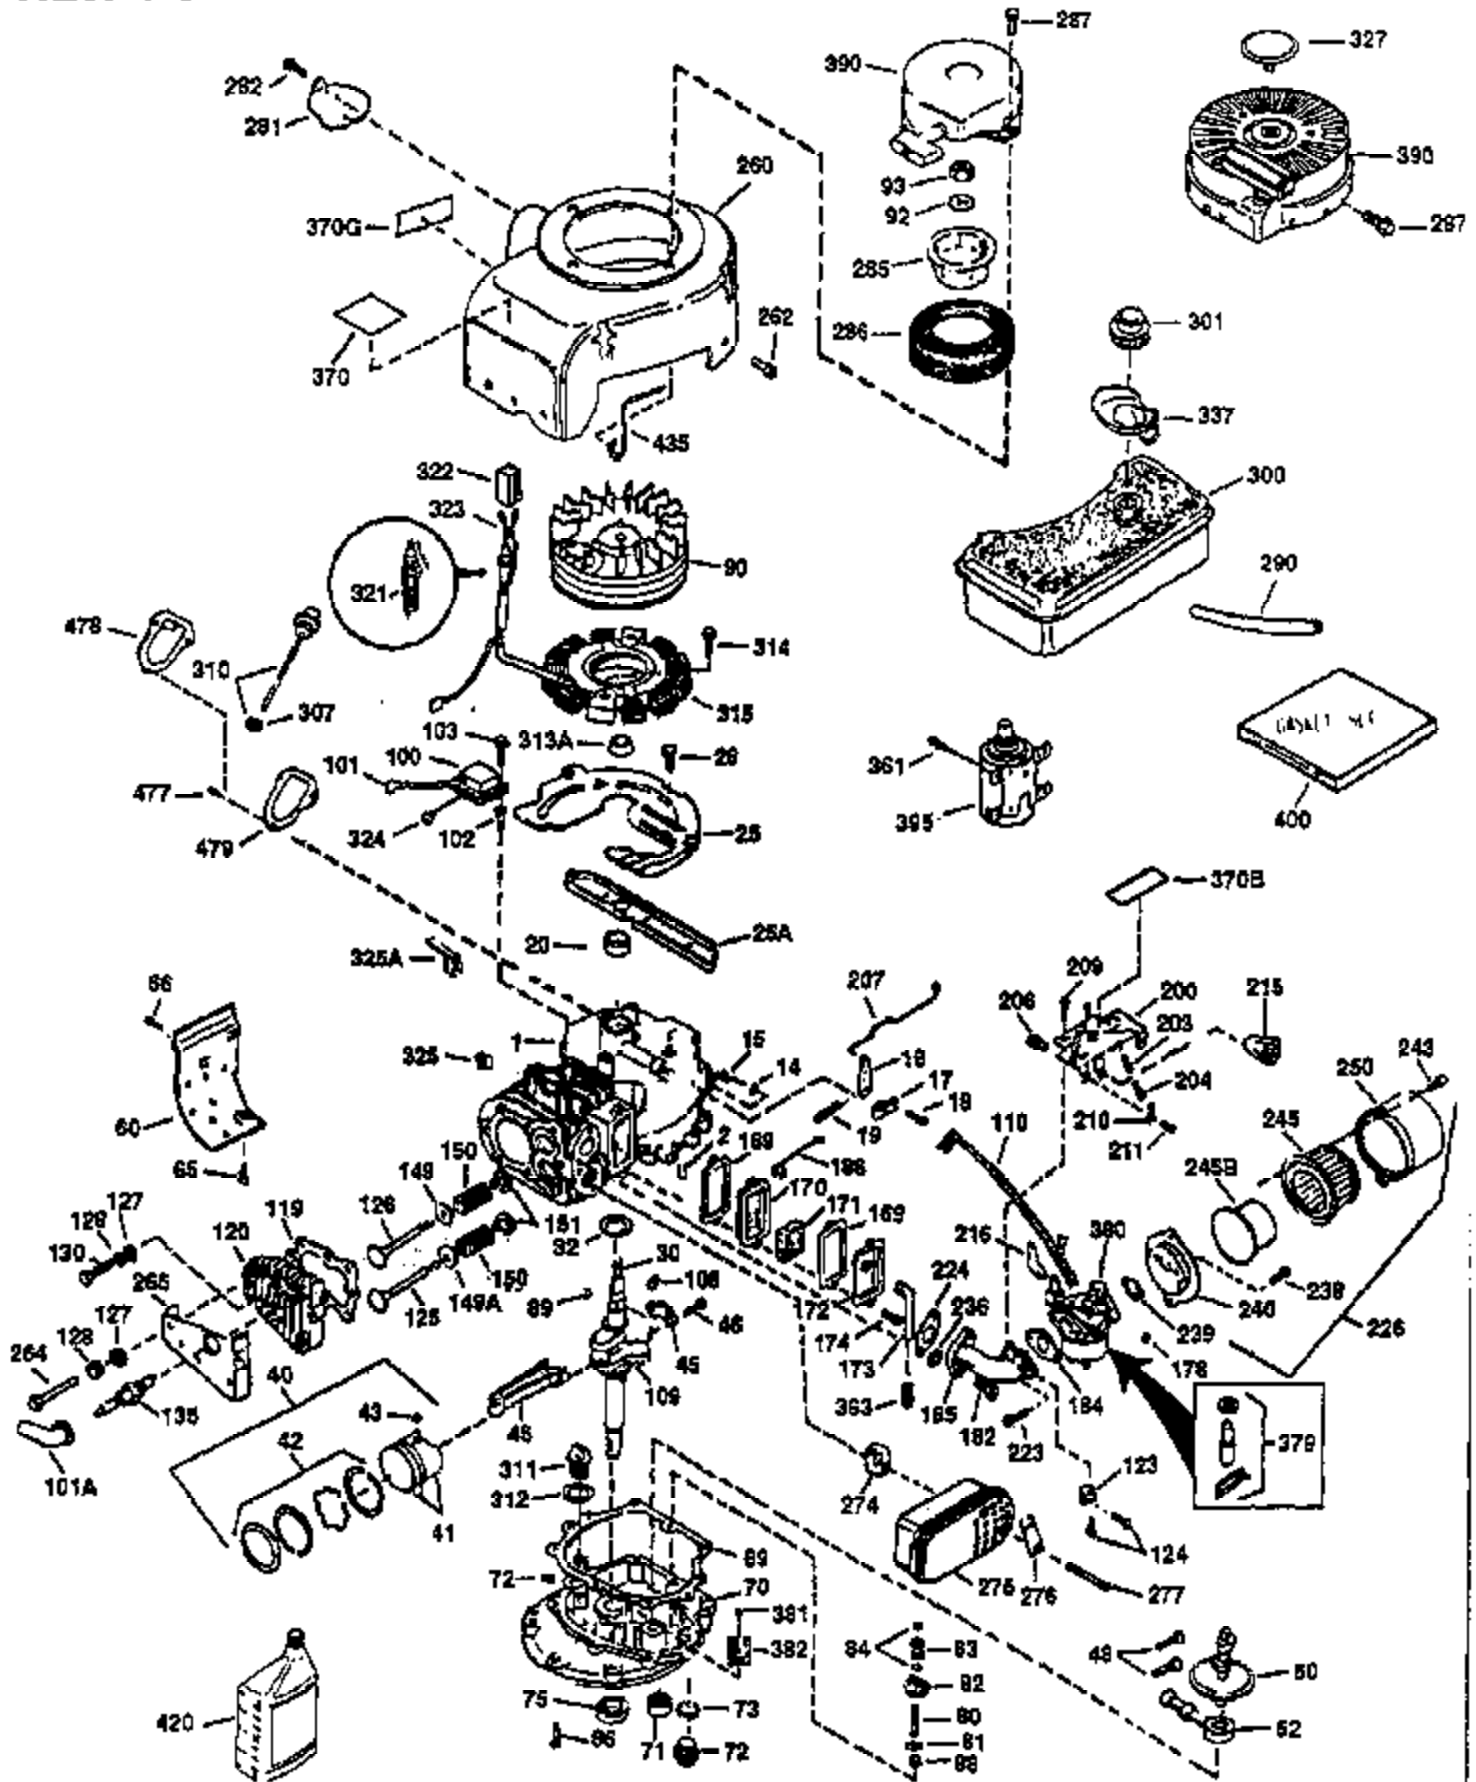

ILLUSTRATION SHOWS TYPICAL PARTS ONLY. ORDER BY PART NUMBER. PARTS NOT LISTED ARE SUPPLIED BY OEM.

VIEW 1 OF 2

Engine Parts List #1

Ref #	Part Number	Qty	Description
1	34913A	1	Cylinder (Incl. 2 & 20)
2	27652	2	Dowel Pin
14	28277	1	Washer
15	30669	1	Governor Rod (Incl. 14)
16	31357	1	Governor Lever
17	31335	1	Governor Lever Clamp
18	650548	1	Screw, 8-32 x 5/16"
19	31361	1	Extension Spring
20	32630	1	Oil Seal
25	29536	1	Blower Housing Baffle
26	650561	2	Screw, 1/4-20 x 5/8"
30	35209	1	Crankshaft
40	34531	1	Piston, Pin & Ring Set (Std.)
40	34532	1	Piston, Pin & Ring Set (.010" OS)
40	34533	1	Piston, Pin & Ring Set (.020" OS)
41	33312B	1	Piston & Pin Ass'y. (Std.) (Incl. 43)
41	33313B	1	Piston & Pin Ass'y. (.010" OS) (Incl. 43)
41	33314B	1	Piston & Pin Ass'y. (.020" OS) (Incl. 43)
42	34854	1	Ring Set (Std.)
42	34855	1	Ring Set (.010" OS)
42	34856	1	Ring Set (.020" OS)
43	27888	2	Piston Pin Retaining Ring
45	31380C	1	Connecting Rod Ass'y. (Incl. 46)
46	650662C	2	Connecting Rod Bolt
48	34034	2	Valve Lifter
50	32114	1	Camshaft
52	31356	1	Oil Pump Ass'y.
60	30622A	1	Blower Housing Extension
64	30063	1	Screw, Torx T-30, 1/4-20 x 1/2"
65	650128	1	Screw, 10-24 x 1/2"
69	30684	1	* Mounting Flange Gasket
70	31471D	1	Mounting Flange (Incl. 72,75,80 & 81)
72	27642	1	Oil Drain Plug
75	27897	1	Oil Seal
80	30668	1	Governor Shaft
81	30590A	2	Washer
82	30591	1	Governor Gear Ass'y. (Incl. 81)
83	30588A	1	Governor Spool
84	29193	2	Retaining Ring
86	650488	7	Screw, 1/4-20 x 1-1/4"
88	31707A	1	Spacer (Incl. 81)
89	32589	1	Flywheel Key
90	611084	1	Flywheel
92	650815	1	Belleville Washer
93	8116	1	Flywheel Nut
100	34443A	1	Solid State Ignition
101	610118	1	Spark Plug Cover
102	650872	2	Solid State Mounting Stud
103	650814	2	Screw, Torx T-15, 10-24 x 1"
110	36230	1	Ground Wire
119	28938C	1	* Cylinder Head Gasket
120	30938A	1	Cylinder Head
125	27878A	1	Exhaust Valve (Std.) (Incl. 151)
125	27880A	1	Exhaust Valve (1/32" OS) (Incl. 151)
126	32783	1	Intake Valve (Std.) (Incl. 151)
126	32784	1	Intake Valve (1/32" OS) (Incl. 151)
127	650691	8	Washer
128	650690	8	Belleville Washer