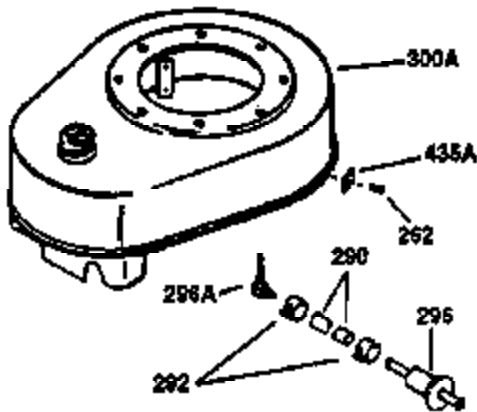

ILLUSTRATION SHOWS TYPICAL PARTS ONLY. ORDER BY PART NUMBER. PARTS NOT LISTED ARE SUPPLIED BY OEM.

VIEW 2 OF 2