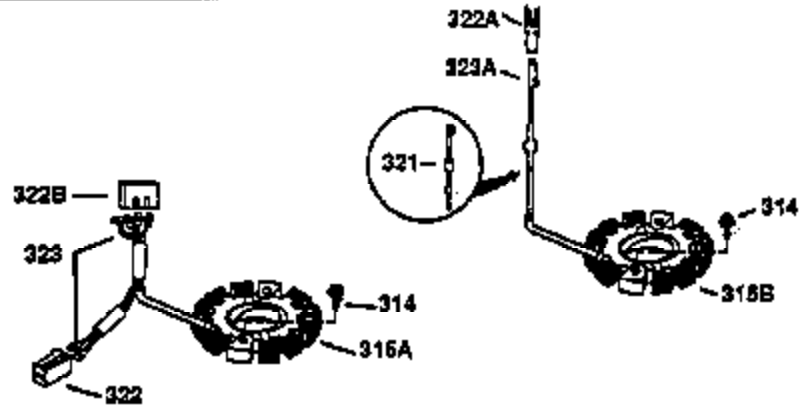

ILLUSTRATION SHOWS TYPICAL PARTS ONLY. ORDER BY PART NUMBER. PARTS NOT LISTED ARE SUPPLIED BY OEM.

VIEW 2 OF 2