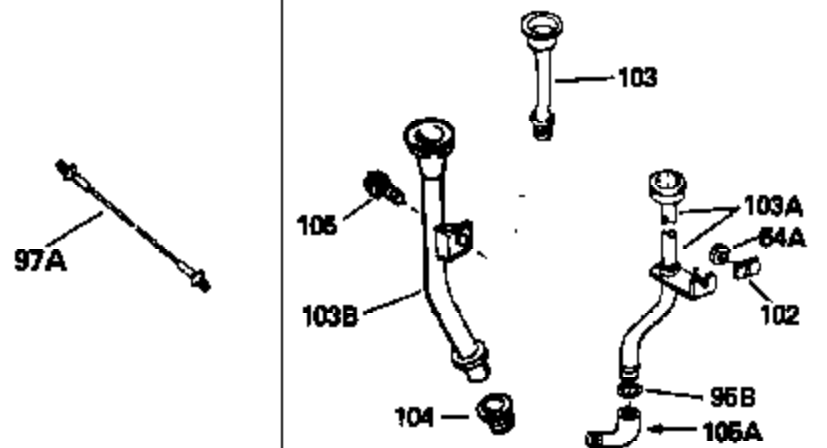

ILLUSTRATION SHOWS TYPICAL PARTS ONLY. ORDER BY PART NUMBER. PARTS NOT LISTED ARE SUPPLIED BY OEM.

OPTIONAL 110 - 120 VOLT
STARTER MOTOR KIT

VIEW 2 of 2

STD. POINT

Ref #	Part Number	Qty	Description
45	33876		Gasket, Stator
46	650516		Screw, 1/4-20 x 1-1/8"
54A	26073		Washer, Flat (Use as required)
54A	650690		Washer, Belleville (Use as required)
81	29747B		Screw, 5/16-24 x 2-1/32"
82	27930		* Gasket, Exhaust
83C	391026		Muffler (Incl. 115, 116 & 117) (This spark arrestor muffler can be used on any model)
85	30196		Screw, 5/16-18 x 3/4" (Use as required)
85	650696		Screw, 5/16-18 x 2-3/4" (Use as required)
85	650697A		Screw, 5/16-18 x 2-1/2" (Use as required)
88A	30688		Screw, 1/4-20 x 1/2"
91	29774		Fuel Line (8-1/4") (Use as required)
91	30962		Fuel Line (32") (Use as required)
100	26460		Clamp, Fuel line (Use as required)
115	33323		Screen, Muffler (Use as required)
116	33700		Cover & tube, Muffler (Use as required)
117	650578		Screw, 8-18 x 3/8" (Use as required)
133A	31288		Muffler Adapter Kit (Incl. 82 & 85) (As req.)
133	730130		Muffler Adap. Kit (Incl. 82 & 85) (As req.)
155	30547A		Contact Assy., Breaker
156	610767A		Condenser
159	611040		Magneto, Alt. (w/ring gear) (12 volt, 3 amp) NOTE: The complete magneto is not available as an assembly. The magneto number is shown for reference purposes only. Order component parts individually as shown in parts list. (Refer to Division 5, Section B, page 36 for breakdown)
161	33606		Starter Motor (12 volt) (Refer to Division 5, Section D, page 20 for breakdown)
162	33329D		Starter Motor Kit (110-120 volt) (Refer to service number stamped on end cap of motor, or on decal, for identification. For breakdown see Division 5, Section D, Page 16.)
163	611042		Flywheel (Ring gear flywheel required on engines using 110-120 volt starter motor kits listed above) (Use on Std. point ignitions)
163	611085		Flywheel (Ring gear flywheel required on engines using 110-120 volt starter motor kits listed above) (Use on solid state ignitions)