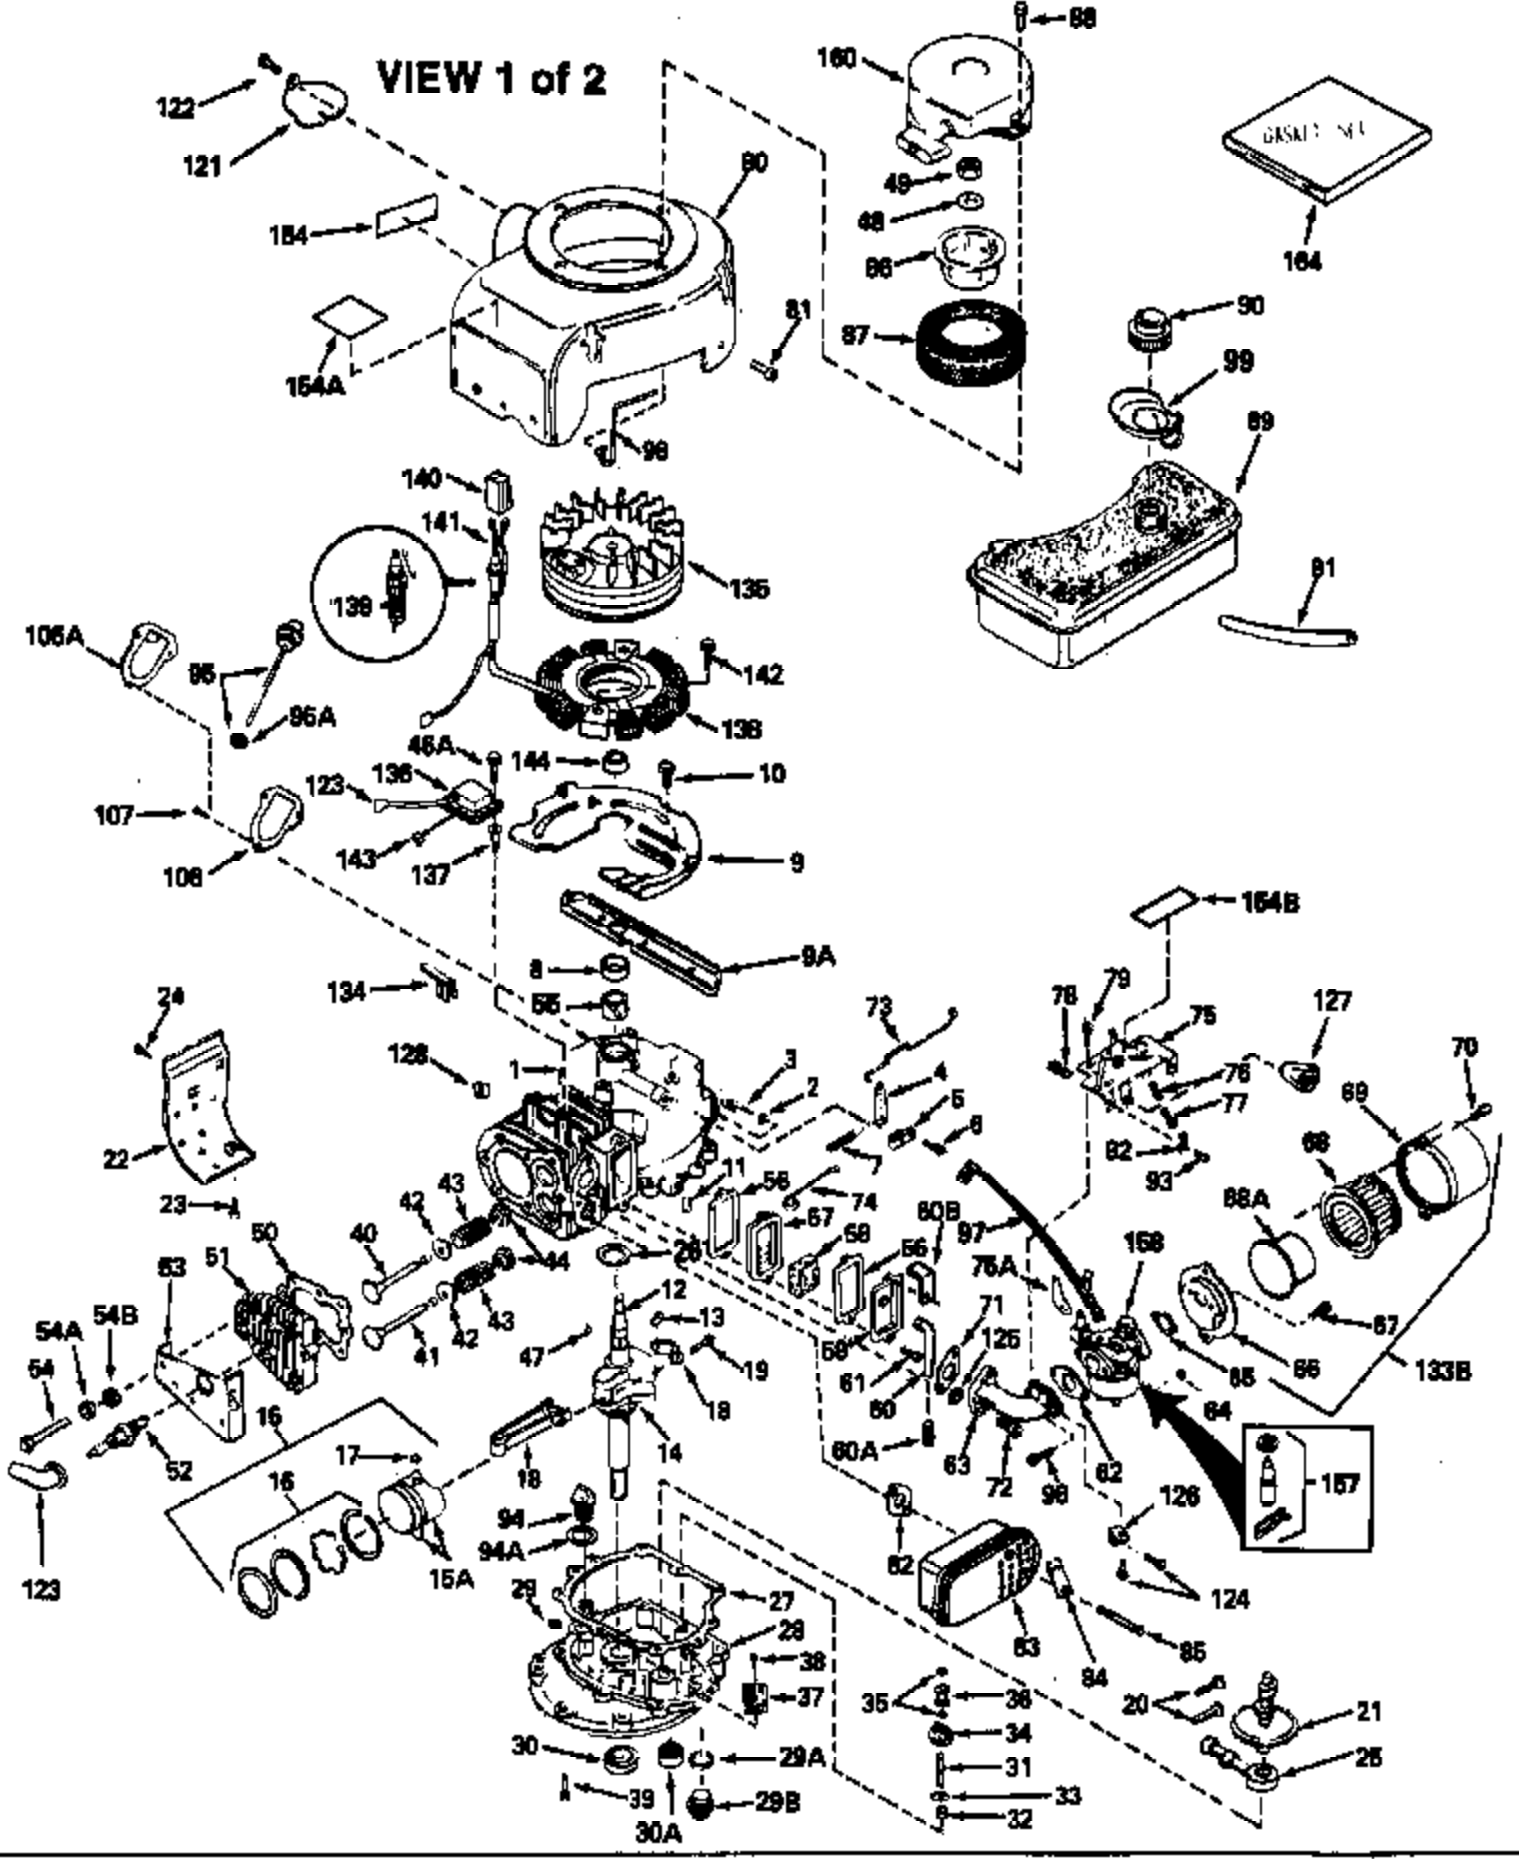

ILLUSTRATION SHOWS TYPICAL PARTS ONLY. ORDER BY PART NUMBER. PARTS NOT LISTED ARE SUPPLIED BY OEM.

Engine Parts List #1

Ref #	Part Number	Qty	Description
1	34913A		Cylinder (Incl. 8, 11, 94 & 94A) (2-5/8")
2	28277		Washer, Flat
3	30669		Rod, Governor
4	31357		Lever, Governor
5	31335		Clamp, Governor lever
6	650548		Screw, 8-32 x 5/16"
7	31361		Spring, Governor
8	32630		Seal, Oil
9	29536		Baffle, Blower housing (Use as required)
9	35256A		Blo.Hsg.Baffle (W/E.S.knock-out)(As required)
10	650561		Screw, 1/4-20 x 5/8"
11	27652		Pin, Dowel
12	34877		Crankshaft (Incl. 13 & 14)
13	29783		Pin, Crankshaft gear
14	27884		Gear, Crankshaft
15A	33312B		Piston & Pin Ass'y. (Incl.17)(2-5/8") (Std.)
15A	33313B		Piston & Pin Ass'y. (Incl. 17) (.010" OS)
15A	33314B		Piston & Pin Ass'y. (Incl. 17) (.020" OS)
15	34531		Piston, Pin & Ring Set (2-5/8") (Std.)
15	34532		Piston, Pin & Ring Set (.010" OS)
15	34533		Piston, Pin & Ring Set (.020" OS)
16	34854		Ring Set (2-5/8") (Std.)
16	34855		Ring Set (.010" OS)
16	34856		Ring Set (.020" OS)
17	27888		Ring, Piston pin retaining
18	31380C		Rod Assy., Connecting (Incl. 19)
19	650662C		Bolt, Connecting rod (Incl. 2 pieces)
20	34034		Lifter, Valve
21	32114		Camshaft (MCR)
22	30622A		Extension, Blower housing
23	650128		Screw, 10-24 x 1/2"
24	30688		Screw, 1/4-20 x 1/2"
25	31356		Pump Assy., Oil
27	30684		* Gasket, Cylinder cover
28	31471C		Flange Ass'y. (Incl. 29,30,31,33,182 & 183)
29	27642		Plug, Pipe (sq.hd, 1/4-28)
30	27897		Seal, Oil
31	30668		Shaft, Mech. Governor
32	31707A		Governor Spacer Assy. (Incl. 33)
33	30590A		Washer, Flat (2 required)
34	30591		Gear Assy., Governor
35	29193		Ring, Retaining
36	30588A		Spool, Governor
37	31355		Screen, Oil filter (Use as required)
38	29117		Screw, 8-32 x 5/16" (Use as required)
39	650488		Screw, 1/4-20 x 1-1/4"
40	32783		Intake Valve (Std.) (Incl. 44)
40	32784		Intake Valve (1/32" OS) (Incl. 44)
41	27878A		Exhaust Valve (Std.) (Incl. 44)
41	27880A		Exhaust Valve (1/32" OS) (Incl. 44)
42	27882		Cap, Upper valve spring
43	27881		Spring, Valve
44	32581		Cap, Lower valve spring
47	32589		Key, Flywheel
48	650815		Washer, Belleville
49	8116		Nut, Washer, 1/2-20
50	28938B		* Gasket, Head
51	30938A		Head, Cylinder (Incl. 54)