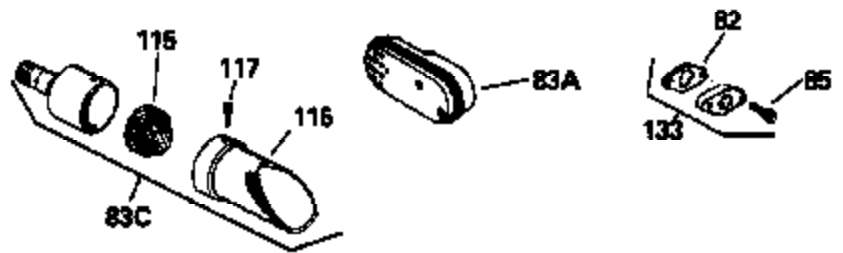

VIEW 2 of 2

STD. POINT