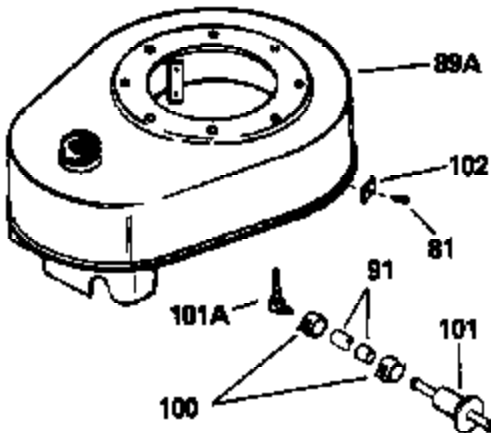

ILLUSTRATION SHOWS TYPICAL PARTS ONLY. ORDER BY PART NUMBER. PARTS NOT LISTED ARE SUPPLIED BY OEM.

OPTIONAL 110 - 120 VOLT
STARTER MOTOR KIT

VIEW 2 of 2

STD. POINT

Ref #	Part Number	Qty	Description
45	33876		Gasket, Stator
46	650489		Screw, 1/4-20 x 5/8"
54A	26073		Washer, Flat (Use as required)
54A	650690		Washer, Belleville (Use as required)
81	29747B		Screw, 5/16-24 x 21/32"
82	27930		* Gasket, Exhaust
83C	391026		Muffler (Incl. 115, 116 & 117) (This spark arrestor muffler can be used on any model)
85	650697A		Screw, 5/16-18 x 2-1/2" (Use as required)
85	30196		Screw, 5/16-18 x 3/4" (Use as required)
85	650696		Screw, 5/16-18 x 2-3/4" (Use as required)
91	29774		Fuel Line (8-1/4") (Use as required)
91	30962		Fuel Line (32") (Use as required)
100	26460		Clamp, Fuel line (Use as required)
115	33323		Screen, Muffler (Use as required)
116	33700		Cover & tube, Muffler (Use as required)
117	650578		Screw, 8-18 x 3/8" (Use as required)
133	730130		Muffler Adap. Kit (Incl. 82 & 85) (As req.)
133A	31288		Muffler Adapter Kit (Incl. 82 & 85) (As req.)
155	30547A		Contact Assy., Breaker
156	30548B		Condenser
159	611038		Magneto NOTE: The complete magneto is not available as an assembly. The magneto number is shown for reference purposes only. Order component parts individually as shown in parts list. (Refer to Division 5, Section B, page 39 for breakdown)
162	33329D		Starter Motor Kit (110-120 volt) (Refer to service number stamped on end cap of motor, or on decal, for identification. For breakdown see Division 5, Section D, Page 16.)
163	611042		Flywheel (Ring gear flywheel required on engines using 110-120 volt starter motor kits listed above) (Use on Std. point ignitions)
163	611085		Flywheel (Ring gear flywheel required on engines using 110-120 volt starter motor kits listed above) (Use on solid state ignitions)