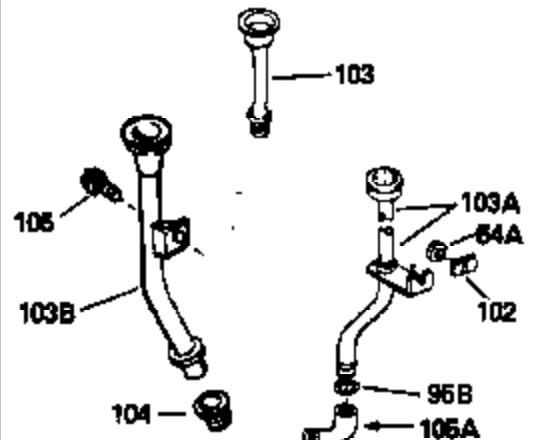

ILLUSTRATION SHOWS TYPICAL PARTS ONLY. ORDER BY PART NUMBER. PARTS NOT LISTED ARE SUPPLIED BY OEM.

OPTIONAL 110 - 120 VOLT
STARTER MOTOR KIT

VIEW 2 of 2

STD. POINT

Ref #	Part Number	Qty	Description
45	33876		Gasket, Stator
46	650489		Screw, 1/4-20 x 5/8"
54A	26073		Washer, Flat (Use as required)
54A	650690		Washer, Belleville (Use as required)
81	29747B		Screw, 5/16-24 x 21/32"
82	27930		* Gasket, Exhaust
83C	391026		Muffler (Incl. 115, 116 & 117) (This spark arrestor muffler can be used on any model)
85	650697A		Screw, 5/16-18 x 2-1/2" (Use as required)
85	30196		Screw, 5/16-18 x 3/4" (Use as required)
85	650696		Screw, 5/16-18 x 2-3/4" (Use as required)
91	29774		Fuel Line (8-1/4") (Use as required)
91	30962		Fuel Line (32") (Use as required)
100	26460		Clamp, Fuel line (Use as required)
115	33323		Screen, Muffler (Use as required)
116	33700		Cover & tube, Muffler (Use as required)
117	650578		Screw, 8-18 x 3/8" (Use as required)
133	730130		Muffler Adap. Kit (Incl. 82 & 85) (As req.)
133A	31288		Muffler Adapter Kit (Incl. 82 & 85) (As req.)
155	30547A		Contact Assy., Breaker
156	30548B		Condenser
159	611038		Magneto NOTE: The complete magneto is not available as an assembly. The magneto number is shown for reference purposes only. Order component parts individually as shown in parts list. (Refer to Division 5, Section B, page 39 for breakdown)
162	33329D		Starter Motor Kit (110-120 volt) (Refer to service number stamped on end cap of motor, or on decal, for identification. For breakdown see Division 5, Section D, Page 16.)
163	611042		Flywheel (Ring gear flywheel required on engines using 110-120 volt starter motor kits listed above) (Use on Std. point ignitions)
163	611085		Flywheel (Ring gear flywheel required on engines using 110-120 volt starter motor kits listed above) (Use on solid state ignitions)