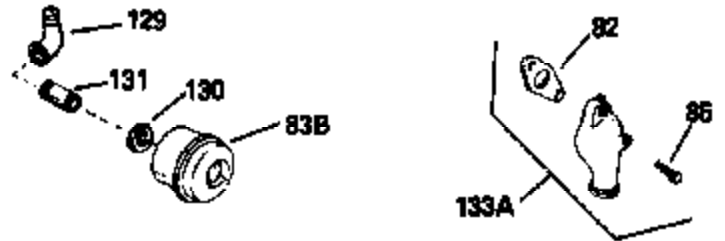

VIEW 2 of 2

STD. POINT