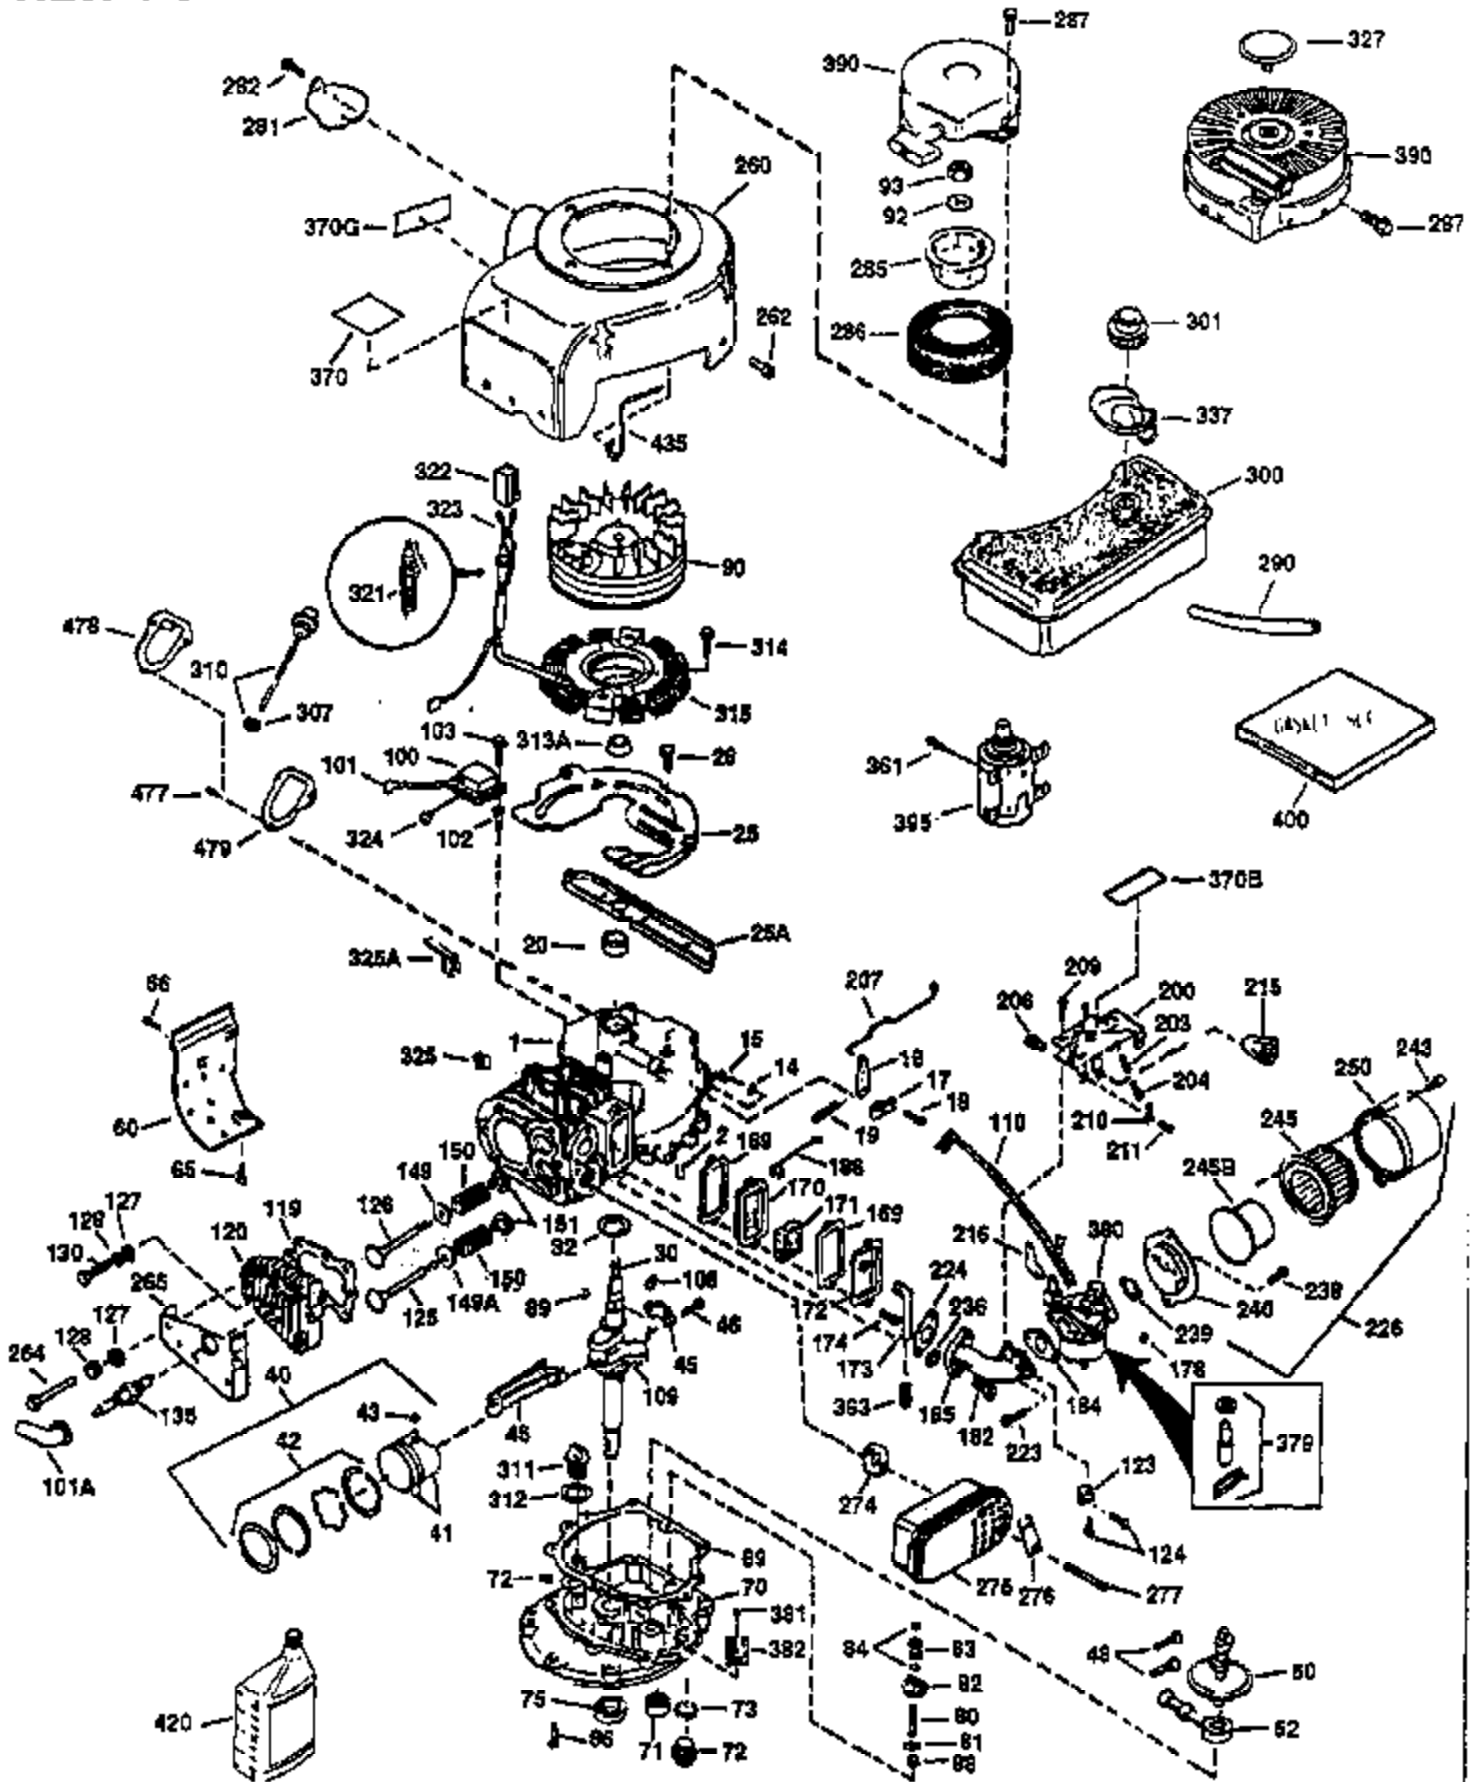

ILLUSTRATION SHOWS TYPICAL PARTS ONLY. ORDER BY PART NUMBER. PARTS NOT LISTED ARE SUPPLIED BY OEM.

VIEW 1 OF 2

Engine Parts List #1

Ref #	Part Number	Qty	Description
1	34913A	1	Cylinder (Incl. 2 & 20)
2	27652	2	Dowel Pin
14	28277	1	Washer
15	30669	1	Governor Rod (Incl. 14)
16	31357	1	Governor Lever
17	31335	1	Governor Lever Clamp
18	650548	1	Screw, 8-32 x 5/16"
19	31361	1	Extension Spring
20	32630	1	Oil Seal
25	29536	1	Blower Housing Baffle
26	650561	2	Screw, 1/4-20 x 5/8"
30	35265	1	Crankshaft
40	34531	1	Piston, Pin & Ring Set (Std.)
40	34532	1	Piston, Pin & Ring Set (.010" OS)
40	34533	1	Piston, Pin & Ring Set (.020" OS)
41	33312B	1	Piston & Pin Ass'y. (Std.) (Incl. 43)
41	33313B	1	Piston & Pin Ass'y. (.010" OS) (Incl. 43)
41	33314B	1	Piston & Pin Ass'y. (.020" OS) (Incl. 43)
42	34854	1	Ring Set (Std.)
42	34855	1	Ring Set (.010" OS)
42	34856	1	Ring Set (.020" OS)
43	27888	2	Piston Pin Retaining Ring
45	31380C	1	Connecting Rod Ass'y. (Incl. 46)
46	650662C	2	Connecting Rod Bolt
48	34034	2	Valve Lifter
50	32114	1	Camshaft
52	31356	1	Oil Pump Ass'y.
60	30622A	1	Blower Housing Extension
64	30063	1	Screw, Torx T-30, 1/4-20 x 1/2"
65	650128	1	Screw, 10-24 x 1/2"
69	30684	1	* Mounting Flange Gasket
70	31471D	1	Mounting Flange (Incl. 72,75,80 & 81)
72	27642	1	Oil Drain Plug
75	27897	1	Oil Seal
80	30668	1	Governor Shaft
81	30590A	2	Washer
82	30591	1	Governor Gear Ass'y. (Incl. 81)
83	30588A	1	Governor Spool
84	29193	2	Retaining Ring
86	650488	7	Screw, 1/4-20 x 1-1/4"
88	31707A	1	Spacer (Incl. 81)
89	32589	1	Flywheel Key
90	611084	1	Flywheel
92	650815	1	Belleville Washer
93	8116	1	Flywheel Nut
100	34443A	1	Solid State Ignition
101	610118	1	Spark Plug Cover
102	650872	2	Solid State Mounting Stud
103	650814	2	Screw, Torx T-15, 10-24 x 1"
110	36230	1	Ground Wire
119	28938C	1	* Cylinder Head Gasket
120	30938A	1	Cylinder Head
125	27878A	1	Exhaust Valve (Std.) (Incl. 151)
125	27880A	1	Exhaust Valve (1/32" OS) (Incl. 151)
126	32783	1	Intake Valve (Std.) (Incl. 151)
126	32784	1	Intake Valve (1/32" OS) (Incl. 151)
127	650691	8	Washer
128	650690	8	Belleville Washer