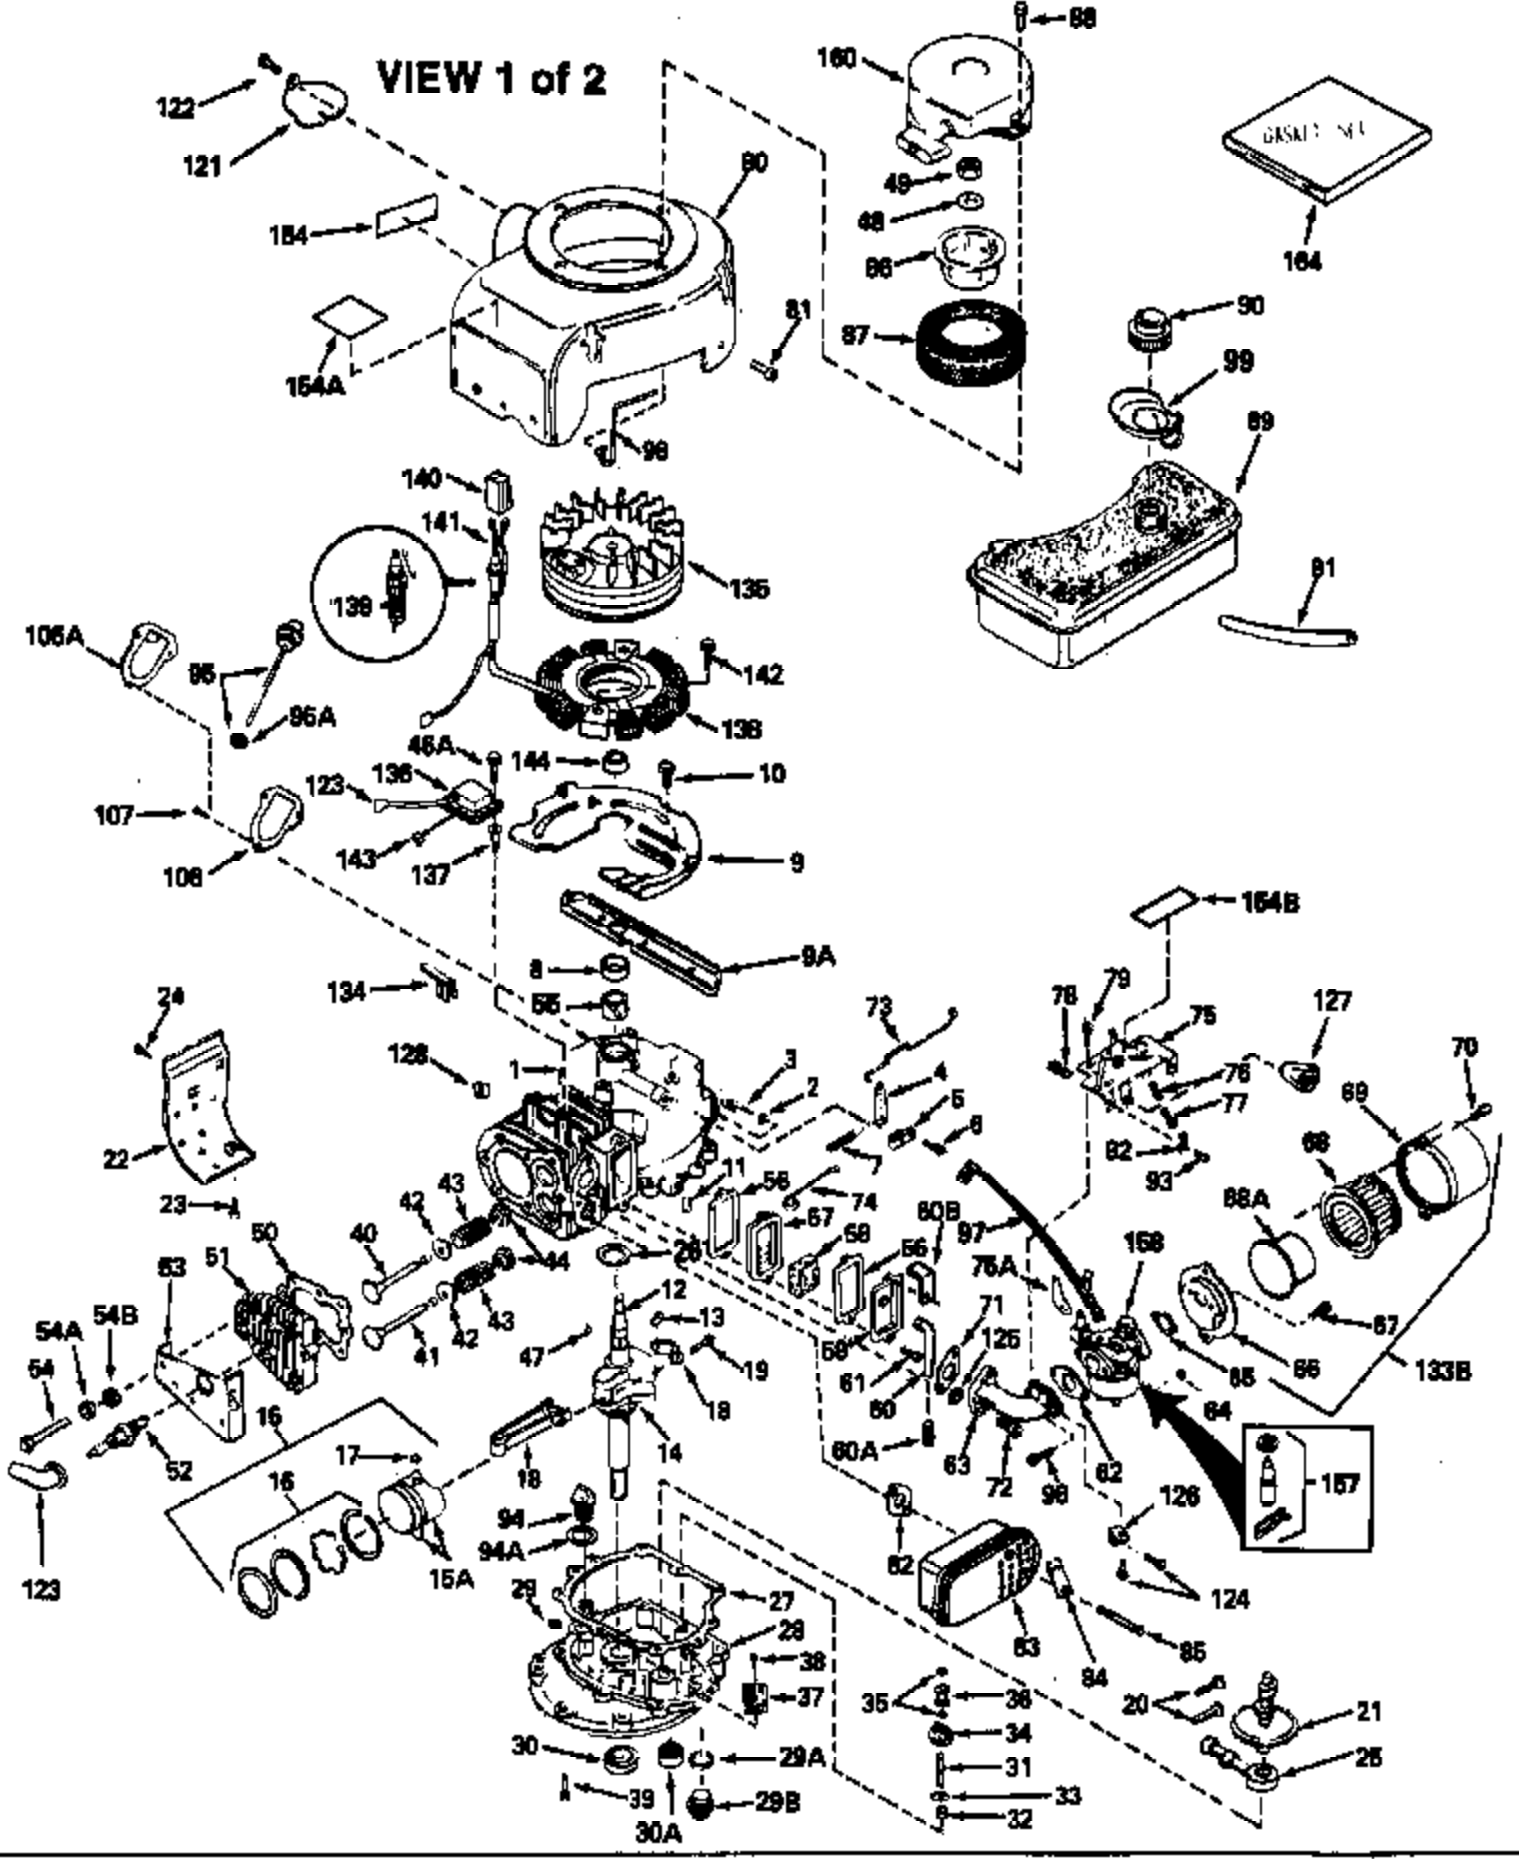

## Engine Parts List #1

Ref #	Part Number	Qty	Description
1	34913A		Cylinder (Incl. 8, 11, 94 & 94A) (2-5/8" )
2	28277		Washer, Flat
3	30669		Rod, Governor
4	31357		Lever, Governor
5	31335		Clamp, Governor lever
6	650548		Screw, 8-32 x 5/16"
7	31361		Spring, Governor
8	32630		Seal, Oil
9	29536		Baffle, Blower housing (Use as required)
9	35256A		Blo.Hsg.Baffle (W/E.S.knock-out)(As required)
10	650561		Screw, 1/4-20 x 5/8"
11	27652		Pin, Dowel
12	34878		Crankshaft (Incl. 13 & 14)
13	29783		Pin, Crankshaft gear
14	27884		Gear, Crankshaft
15A	33312B		Piston & Pin Ass'y. (Incl.17)(2-5/8") (Std.)
15A	33313B		Piston & Pin Ass'y. (Incl. 17) (.010" OS)
15A	33314B		Piston & Pin Ass'y. (Incl. 17) (.020" OS)
15	34531		Piston, Pin & Ring Set (2-5/8") (Std. )
15	34532		Piston, Pin & Ring Set (.010" OS)
15	34533		Piston, Pin & Ring Set (.020" OS)
16	34854		Ring Set (2-5/8") (Std.)
16	34855		Ring Set (.010" OS)
16	34856		Ring Set (.020" OS)
17	27888		Ring, Piston pin retaining
18	31380C		Rod Assy., Connecting (Incl. 19)
19	650662C		Bolt, Connecting rod (Incl. 2 pieces)
20	34034		Lifter, Valve
21	32114		Camshaft (MCR)
22	30622A		Extension, Blower housing
23	650128		Screw, 10-24 x 1/2"
24	30688		Screw, 1/4-20 x 1/2"
25	31356		Pump Assy., Oil
27	30684		* Gasket, Cylinder cover
28	31471C		Flange Ass'y. (Incl. 29,30,31,33,182 & 183)
29	27642		Plug, Pipe (sq.hd, 1/4-28)
30	27897		Seal, Oil
31	30668		Shaft, Mech. Governor
32	31707A		Governor Spacer Assy. (Incl. 33)
33	30590A		Washer, Flat (2 required)
34	30591		Gear Assy., Governor
35	29193		Ring, Retaining
36	30588A		Spool, Governor
37	31355		Screen, Oil filter (Use as required)
38	29117		Screw, 8-32 x 5/16" (Use as required)
39	650488		Screw, 1/4-20 x 1-1/4"
40	32783		Intake Valve (Std.) (Incl. 44)
40	32784		Intake Valve (1/32" OS) (Incl. 44)
41	27878A		Exhaust Valve (Std.) (Incl. 44)
41	27880A		Exhaust Valve (1/32" OS) (Incl. 44)
42	27882		Cap, Upper valve spring
43	27881		Spring, Valve
44	32581		Cap, Lower valve spring
47	32589		Key, Flywheel
48	650815		Washer, Belleville
49	8116		Nut, Washer, 1/2-20
50	28938B		* Gasket, Head
51	30938A		Head, Cylinder (Incl. 54)