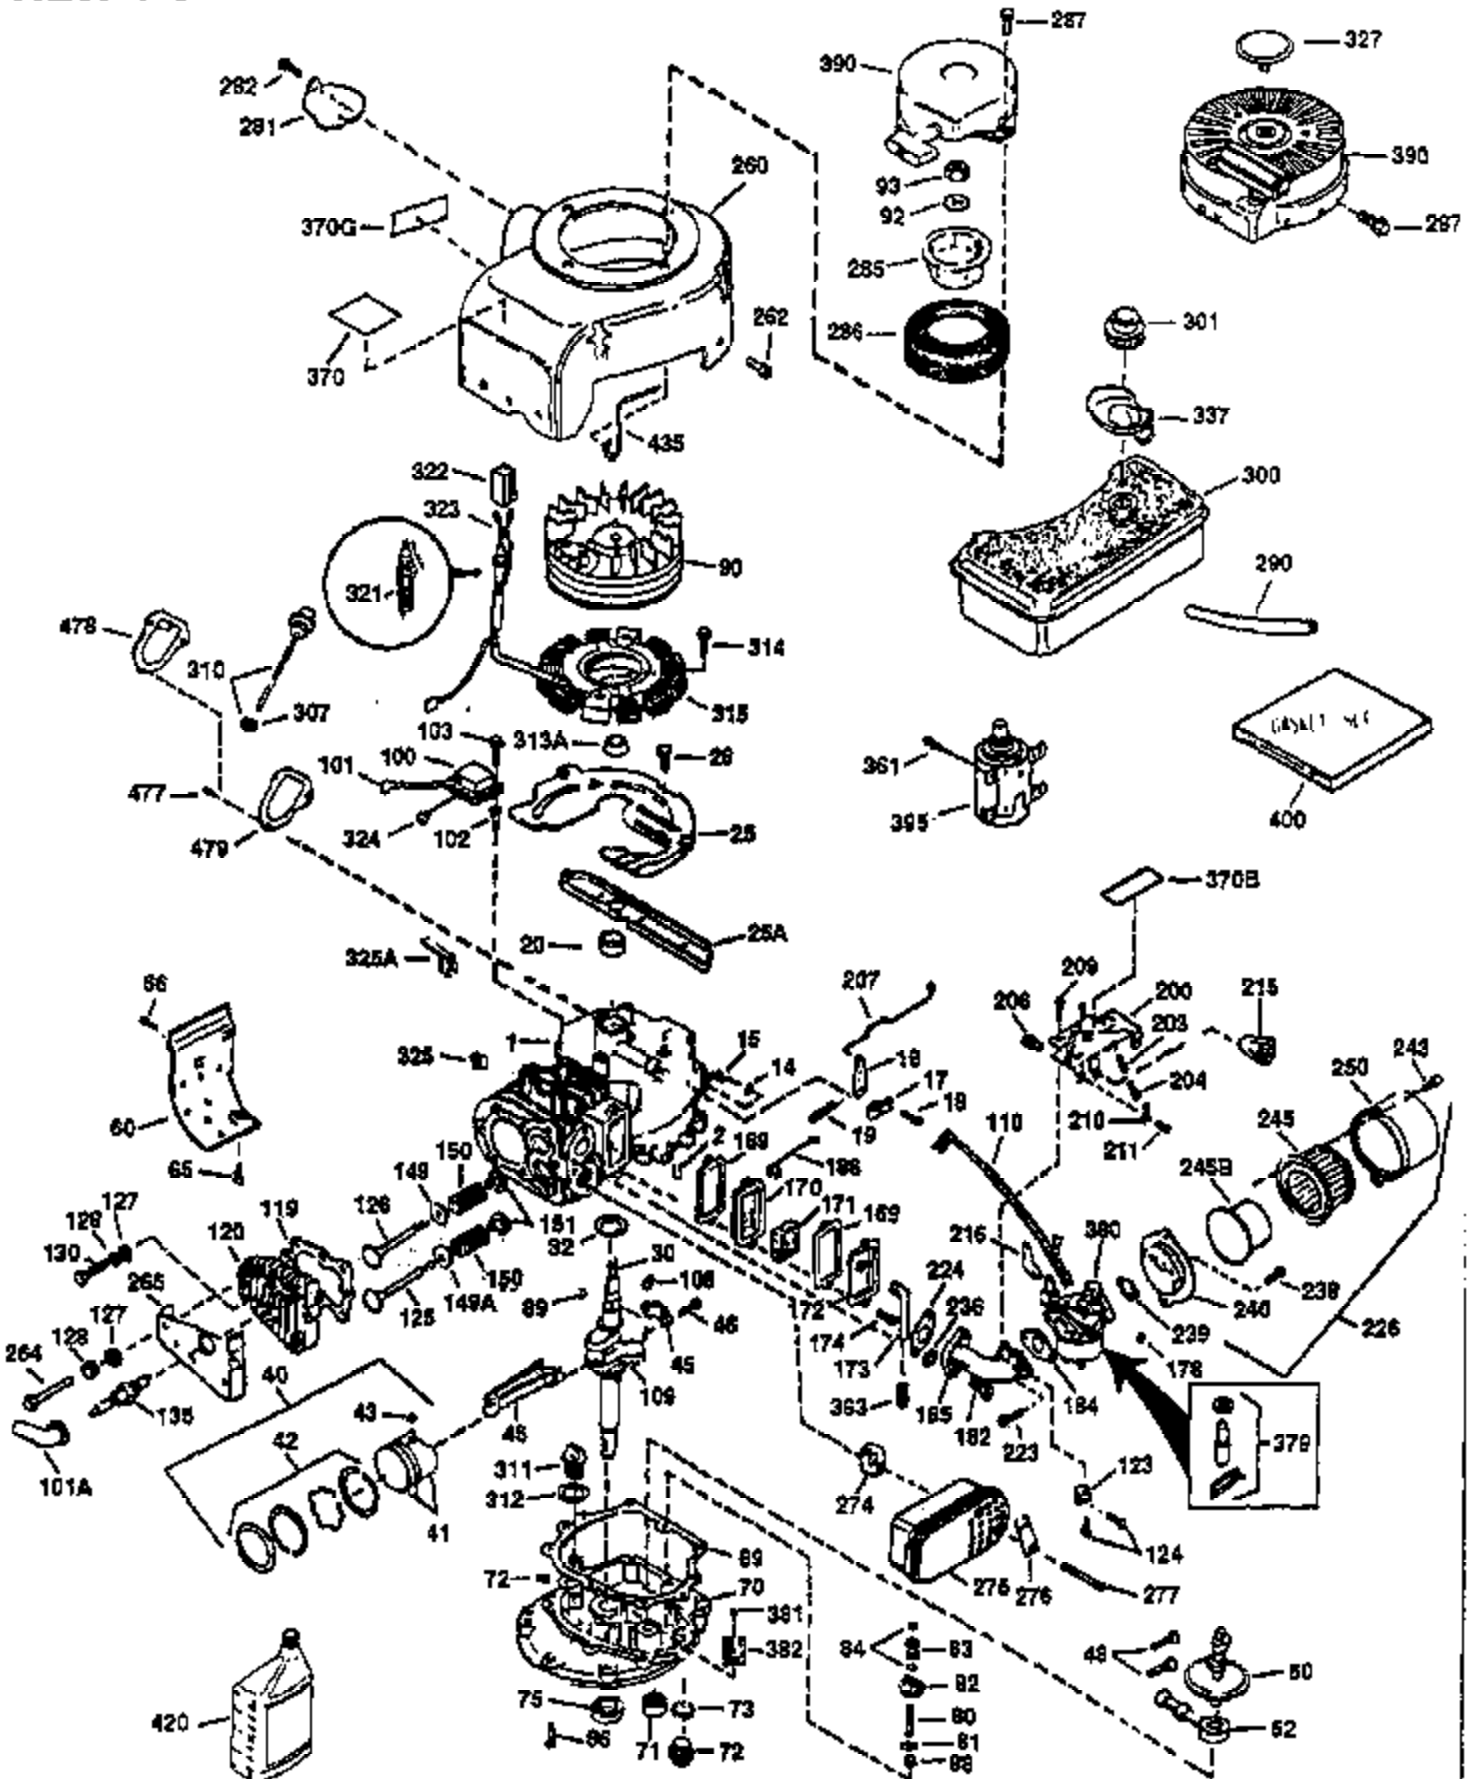

ILLUSTRATION SHOWS TYPICAL PARTS ONLY. ORDER BY PART NUMBER. PARTS NOT LISTED ARE SUPPLIED BY OEM.

VIEW 1 OF 2