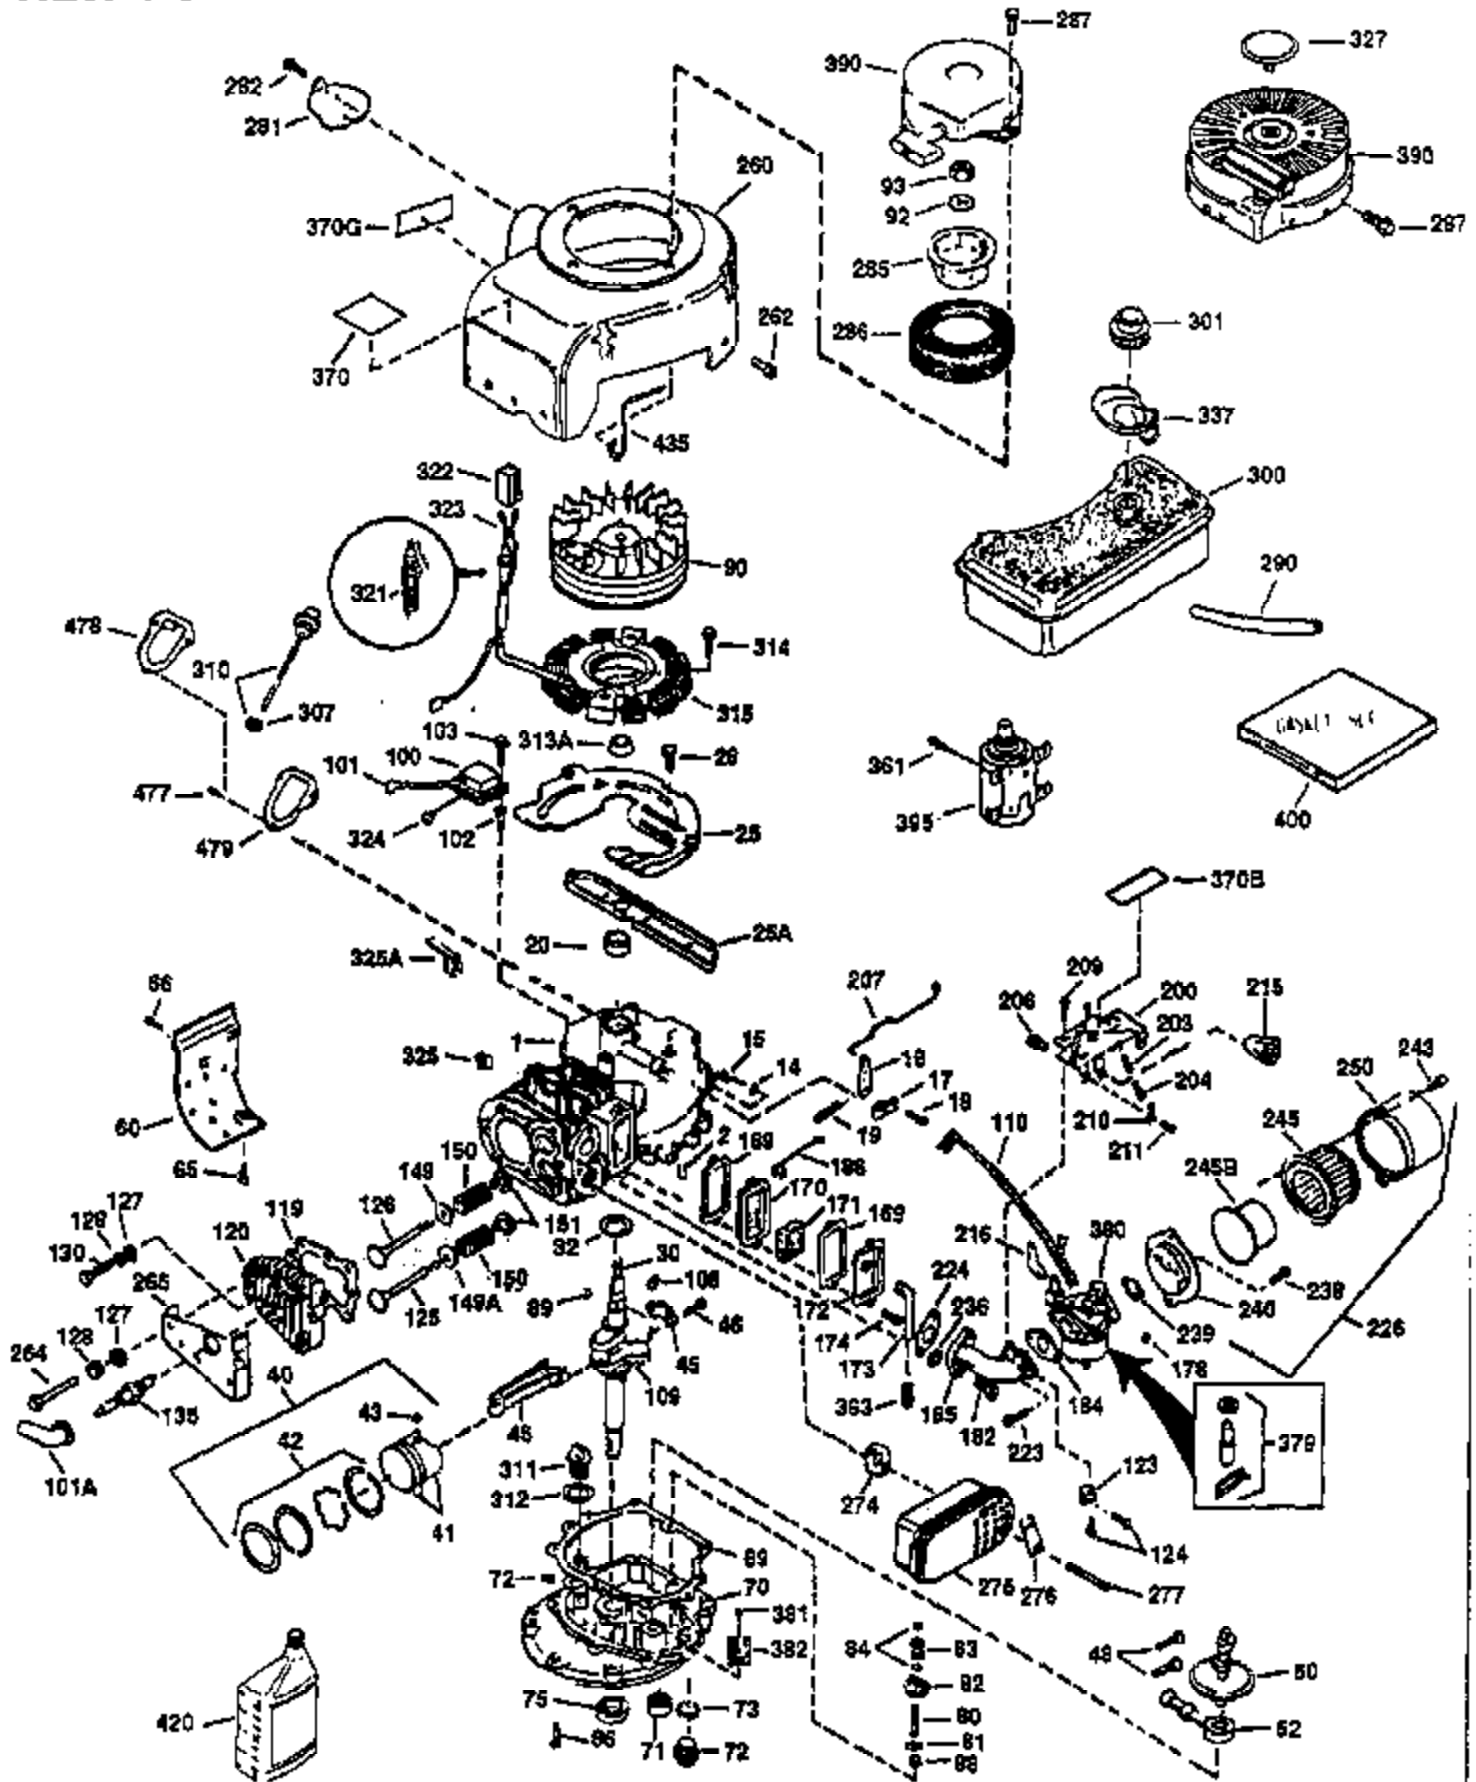

ILLUSTRATION SHOWS TYPICAL PARTS ONLY. ORDER BY PART NUMBER. PARTS NOT LISTED ARE SUPPLIED BY OEM.

VIEW 1 OF 2

Engine Parts List #1

Ref #	Part Number	Qty	Description
1	35137A	1	Cylinder (Incl. 2 & 20)
2	27652	1	Dowel Pin
14	28277	1	Washer
15	30669	1	Governor Rod (Incl. 14)
16	31357	1	Governor Lever
17	31335	1	Governor Lever Clamp
18	651018	1	Screw, Torx T-15, 8-32 x 19/64"
19	31361	1	Extension Spring
20	32630	1	Oil Seal
25	29536	1	Blower Housing Baffle
26	650561	2	Screw, 1/4-20 x 5/8"
30	35196	1	Crankshaft
40	34531	1	Piston, Pin & Ring Set (Std.)
40	34532	1	Piston, Pin & Ring Set (.010" OS)
40	34533	1	Piston, Pin & Ring Set (.020" OS)
41	33312B	1	Piston & Pin Ass'y. (Std.) (Incl. 43)
41	33313B	1	Piston & Pin Ass'y. (.010" OS) (Incl. 43)
41	33314B	1	Piston & Pin Ass'y. (.020" OS) (Incl. 43)
42	34854	1	Ring Set (Std.)
42	34855	1	Ring Set (.010" OS)
42	34856	1	Ring Set (.020" OS)
43	27888	2	Piston Pin Retaining Ring
45	31380C	1	Connecting Rod Ass'y. (Incl. 46)
46	650662C	2	Connecting Rod Bolt
48	34034	2	Valve Lifter
50	33157	1	Camshaft (MCR)
52	31356	1	Oil Pump Ass'y.
60	30622A	1	Blower Housing Extension
65	650128	1	Screw, 10-24 x 1/2"
66	30063	1	Screw, Torx T-30, 1/4-20 x 1/2"
69	30684	1	* Mounting Flange Gasket
70	31471D	1	Mounting Flange (Incl. 72,75,80 & 81)
72	27642	1	Oil Drain Plug
75	27897	1	Oil Seal
80	30668	1	Governor Shaft
81	30590A	2	Washer
82	30591	1	Governor Gear Ass'y. (Incl. 81)
83	30588A	1	Governor Spool
84	29193	2	Retaining Ring
86	650488	7	Screw, 1/4-20 x 1-1/4"
88	31707A	1	Spacer (Incl. 81)
89	32589	1	Flywheel Key
90	611084	1	Flywheel
92	650815	1	Belleville Washer
93	8116	1	Flywheel Nut
100	34443A	1	Solid State Ignition
101	610118	1	Spark Plug Cover
102	651024	2	Solid State Mounting Stud
103	651007	2	Screw, Torx T-15, 10-24 x 15/16"
110	36230	1	Ground Wire
119	36445	1	* Cylinder Head Gasket
120	36446	1	Cylinder Head
125	27878A	1	Exhaust Valve (Std.) (Incl. 151)
125	27880A	1	Exhaust Valve (1/32" OS) (Incl. 151)
126	32783	1	Intake Valve (Std.) (Incl. 151)
126	32784	1	Intake Valve (1/32" OS) (Incl. 151)
127	650691	8	Washer
128	650690	8	Belleville Washer