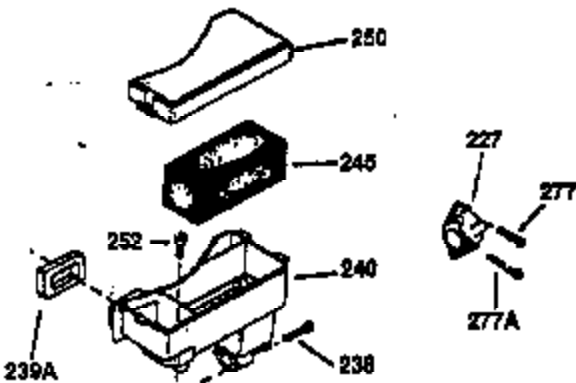

ILLUSTRATION SHOWS TYPICAL PARTS ONLY. ORDER BY PART NUMBER. PARTS NOT LISTED ARE SUPPLIED BY OEM.

VIEW 2 OF 2