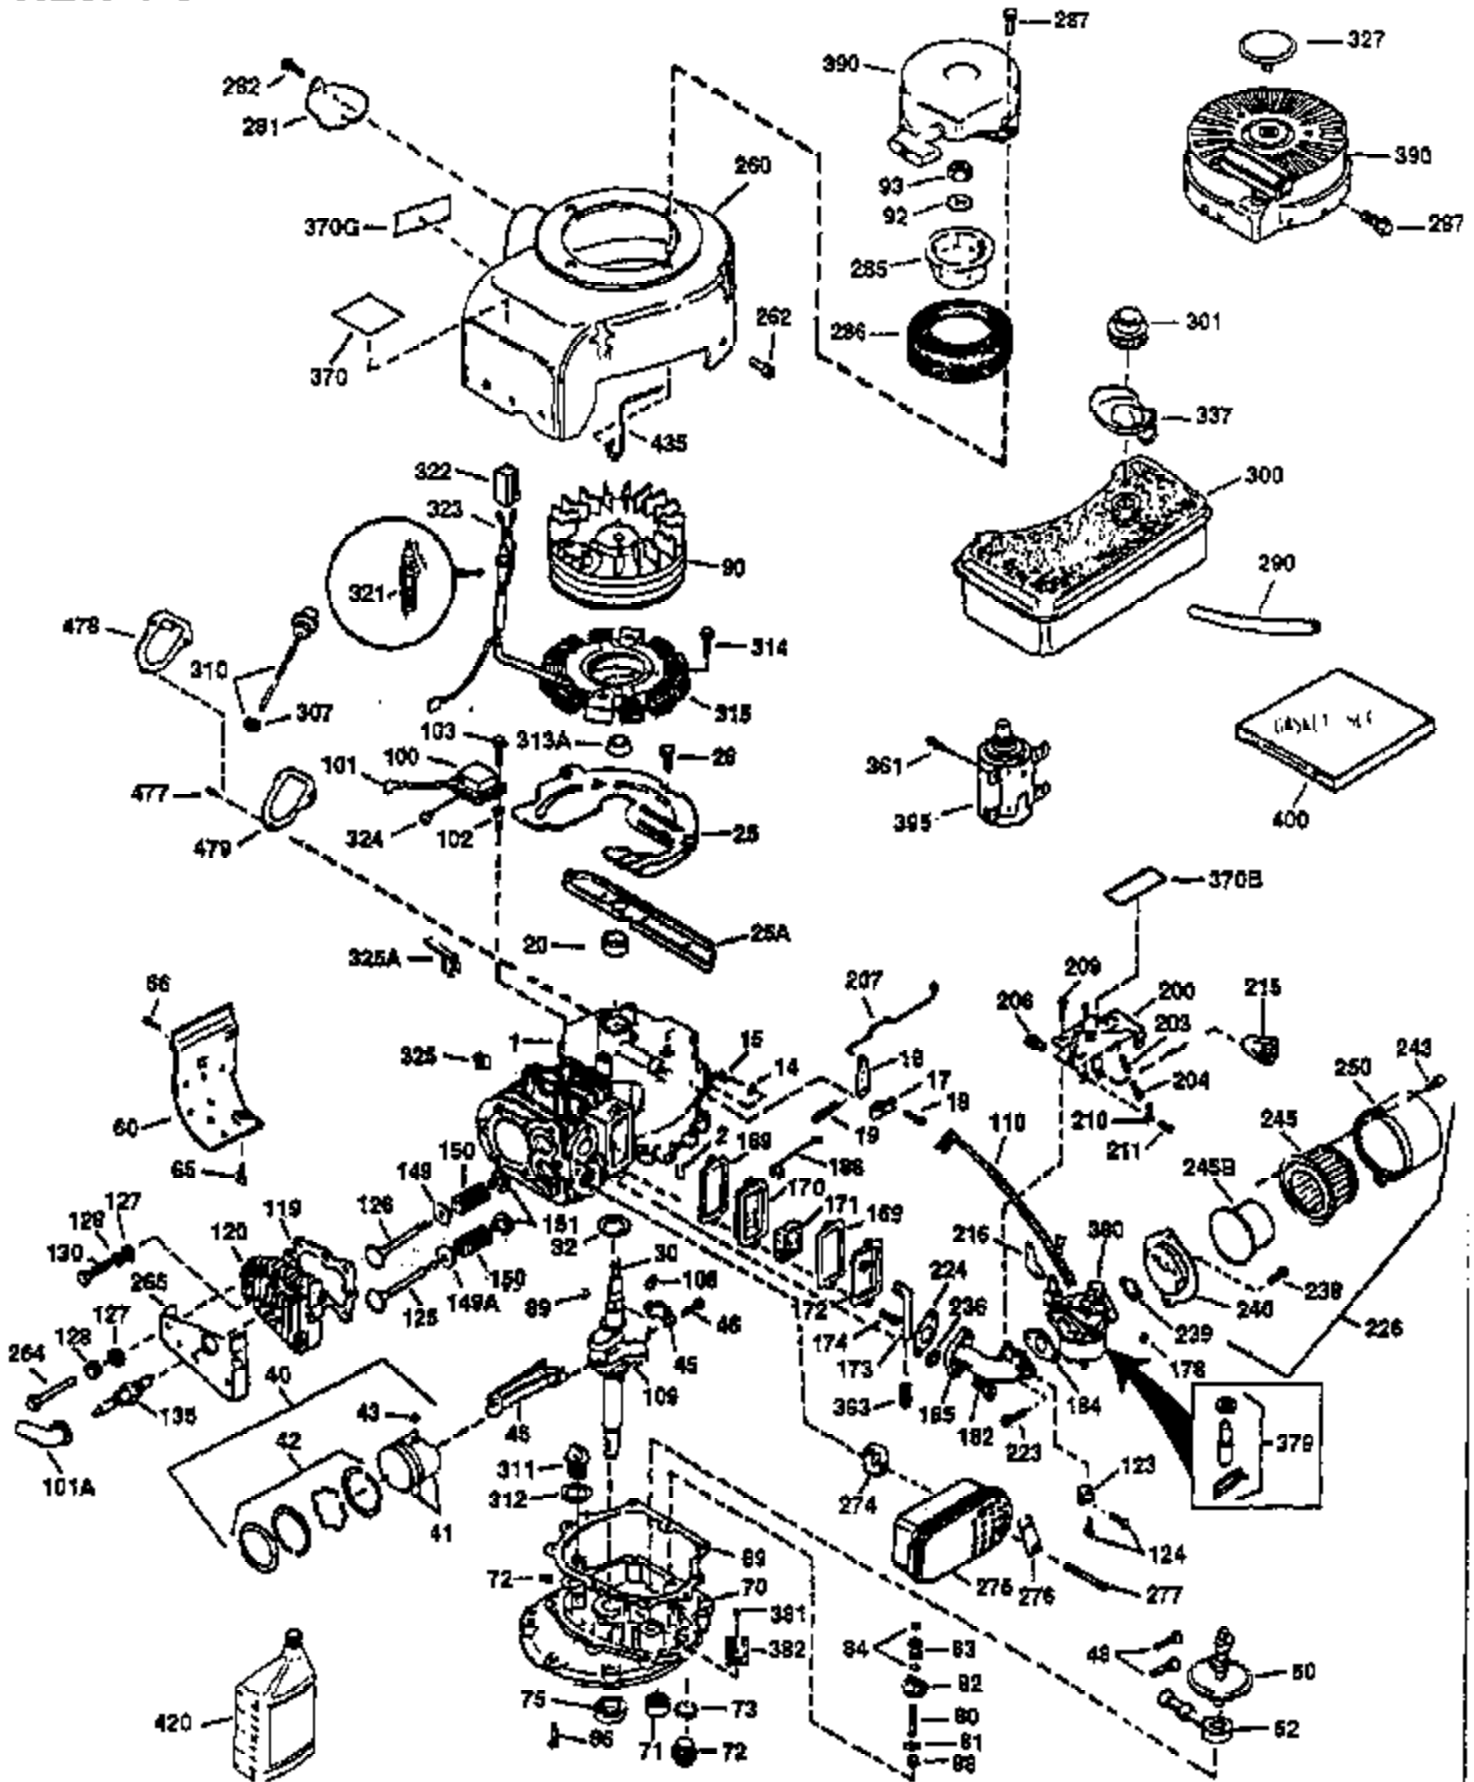

## Engine Parts List #1

Ref #	Part Number	Qty	Description
1	35137A	1	Cylinder (Incl. 2 & 20)
2	27652	1	Dowel Pin
14	28277	1	Washer
15	30669	1	Governor Rod (Incl. 14)
16	31357	1	Governor Lever
17	31335	1	Governor Lever Clamp
18	650548	1	Screw, 8-32 x 5/16"
19	31361	1	Extension Spring
20	32630	1	Oil Seal
25	29536	1	Blower Housing Baffle
26	650561	2	Screw, 1/4-20 x 5/8"
30	35196	1	Crankshaft
40	34531	1	Piston, Pin & Ring Set (Std.)
40	34532	1	Piston, Pin & Ring Set (.010" OS)
40	34533	1	Piston, Pin & Ring Set (.020" OS)
41	33312B	1	Piston & Pin Ass'y. (Std.) (Incl. 43)
41	33313B	1	Piston & Pin Ass'y. (.010" OS) (Incl. 43)
41	33314B	1	Piston & Pin Ass'y. (.020" OS) (Incl. 43)
42	34854	1	Ring Set (Std.)
42	34855	1	Ring Set (.010" OS)
42	34856	1	Ring Set (.020" OS)
43	27888	2	Piston Pin Retaining Ring
45	31380C	1	Connecting Rod Ass'y. (Incl. 46)
46	650662C	2	Connecting Rod Bolt
48	34034	2	Valve Lifter
50	33157	1	Camshaft (MCR)
52	31356	1	Oil Pump Ass'y.
60	30622A	1	Blower Housing Extension
65	650128	1	Screw, 10-24 x 1/2"
66	30063	1	Screw, Torx T-30, 1/4-20 x 1/2"
69	30684	1	* Mounting Flange Gasket
70	31471D	1	Mounting Flange (Incl. 72,75,80 & 81)
72	27642	1	Oil Drain Plug
75	27897	1	Oil Seal
80	30668	1	Governor Shaft
81	30590A	2	Washer
82	30591	1	Governor Gear Ass'y. (Incl. 81)
83	30588A	1	Governor Spool
84	29193	2	Retaining Ring
86	650488	7	Screw, 1/4-20 x 1-1/4"
88	31707A	1	Spacer (Incl. 81)
89	32589	1	Flywheel Key
90	611084	1	Flywheel
92	650815	1	Belleville Washer
93	8116	1	Flywheel Nut
100	34443A	1	Solid State Ignition
101	610118	1	Spark Plug Cover
102	650872	2	Solid State Mounting Stud
103	651007	2	Screw, Torx T-15, 10-24 x 15/16"
110	36230	1	Ground Wire
119	36445	1	* Cylinder Head Gasket
120	36446	1	Cylinder Head
125	27878A	1	Exhaust Valve (Std.) (Incl. 151)
125	27880A	1	Exhaust Valve (1/32" OS) (Incl. 151)
126	32783	1	Intake Valve (Std.) (Incl. 151)
126	32784	1	Intake Valve (1/32" OS) (Incl. 151)
127	650691	8	Washer
128	650690	8	Belleville Washer