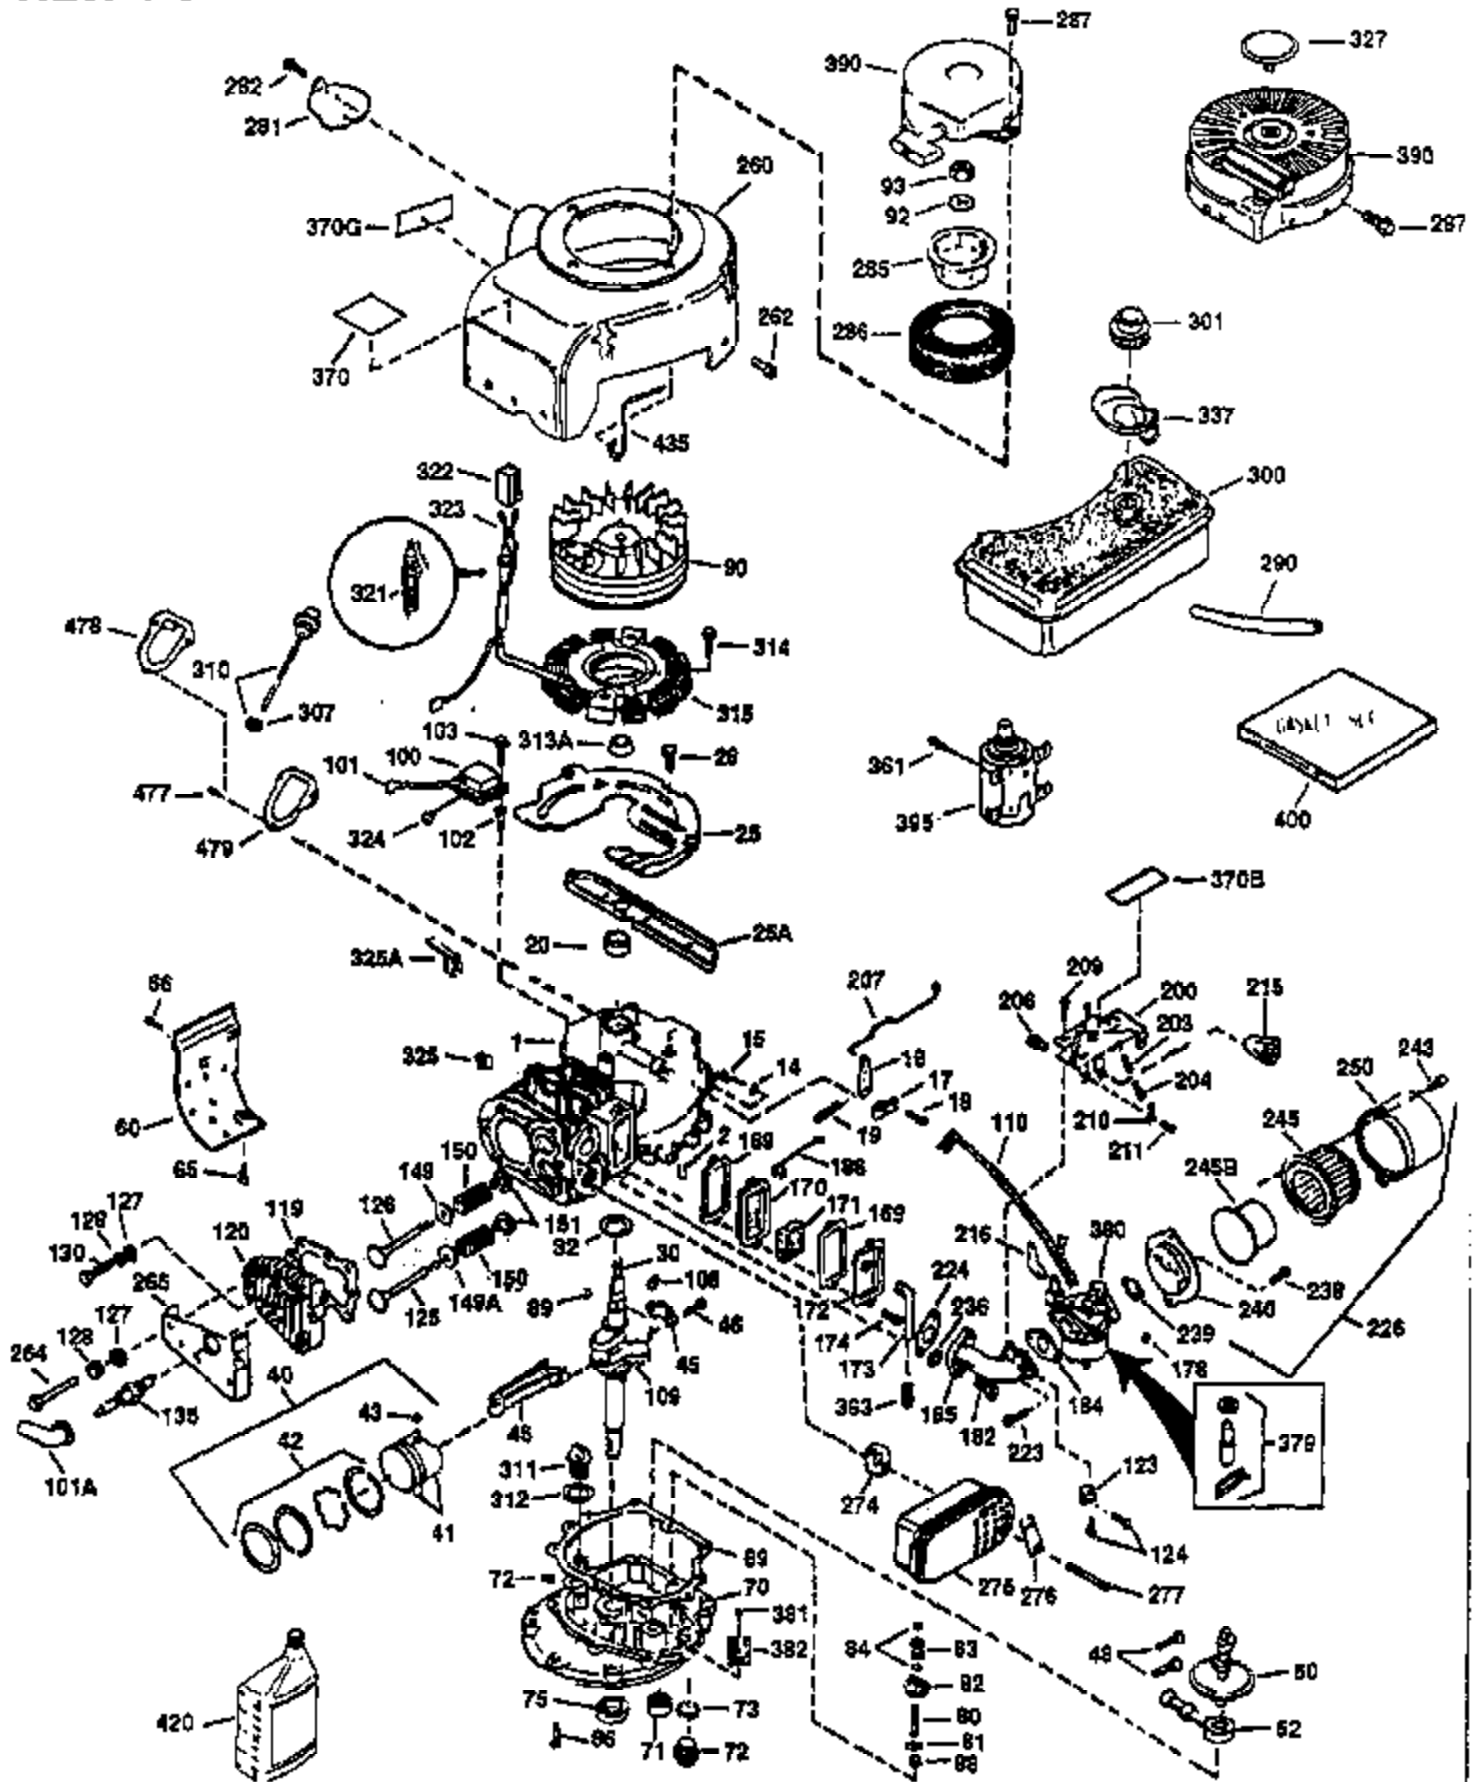

## Engine Parts List #1

Ref #	Part Number	Qty	Description
1	35137A	1	Cylinder (Incl. 2 & 20)
2	27652	1	Dowel Pin
14	28277	1	Washer
15	30669	1	Governor Rod (Incl. 14)
16	31357	1	Governor Lever
17	31335	1	Governor Lever Clamp
18	650548	1	Screw, 8-32 x 5/16"
19	31361	1	Extension Spring
20	32630	1	Oil Seal
25	29536	1	Blower Housing Baffle
26	650561	2	Screw, 1/4-20 x 5/8"
30	35196	1	Crankshaft
40	34531	1	Piston, Pin & Ring Set (Std.)
40	34532	1	Piston, Pin & Ring Set (.010" OS)
40	34533	1	Piston, Pin & Ring Set (.020" OS)
41	33312B	1	Piston & Pin Ass'y. (Std.) (Incl. 43)
41	33313B	1	Piston & Pin Ass'y. (.010" OS) (Incl. 43)
41	33314B	1	Piston & Pin Ass'y. (.020" OS) (Incl. 43)
42	34854	1	Ring Set (Std.)
42	34855	1	Ring Set (.010" OS)
42	34856	1	Ring Set (.020" OS)
43	27888	2	Piston Pin Retaining Ring
45	31380C	1	Connecting Rod Ass'y. (Incl. 46)
46	650662C	2	Connecting Rod Bolt
48	34034	2	Valve Lifter
50	33157	1	Camshaft (MCR)
52	31356	1	Oil Pump Ass'y.
60	30622A	1	Blower Housing Extension
64	30063	1	Screw, Torx T-30, 1/4-20 x 1/2"
65	650128	1	Screw, 10-24 x 1/2"
69	30684	1	* Mounting Flange Gasket
70	31471D	1	Mounting Flange (Incl. 72,75,80 & 81)
72	27642	1	Oil Drain Plug
75	27897	1	Oil Seal
80	30668	1	Governor Shaft
81	30590A	2	Washer
82	30591	1	Governor Gear Ass'y. (Incl. 81)
83	30588A	1	Governor Spool
84	29193	2	Retaining Ring
86	650488	7	Screw, 1/4-20 x 1-1/4"
88	31707A	1	Spacer (Incl. 81)
89	32589	1	Flywheel Key
90	611084	1	Flywheel
92	650815	1	Belleville Washer
93	8116	1	Flywheel Nut
100	34443A	1	Solid State Ignition
101	610118	1	Spark Plug Cover
102	650872	2	Solid State Mounting Stud
103	650814	2	Screw, Torx T-15, 10-24 x 1"
110	36230	1	Ground Wire
119	36445	1	* Cylinder Head Gasket
120	36446	1	Cylinder Head
125	27878A	1	Exhaust Valve (Std.) (Incl. 151)
125	27880A	1	Exhaust Valve (1/32" OS) (Incl. 151)
126	32783	1	Intake Valve (Std.) (Incl. 151)
126	32784	1	Intake Valve (1/32" OS) (Incl. 151)
127	650691	8	Washer
128	650690	8	Belleville Washer