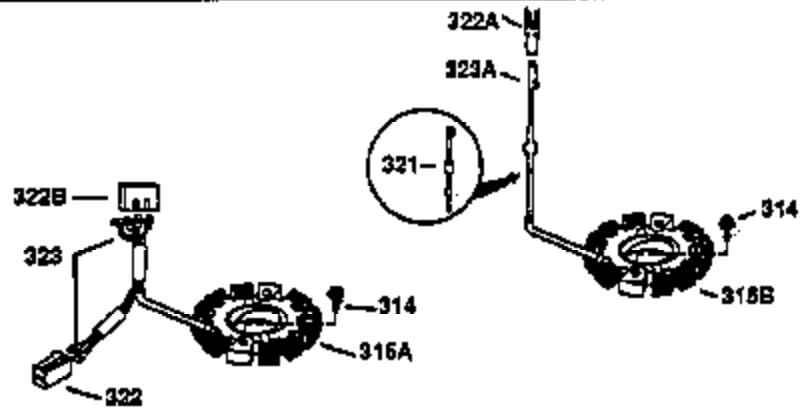

STD. POINT

Ref #	Part Number	Qty	Description
62	650760	1	Screw, 8-32 x 3/8"
63	28545	1	Grommet
66	30063	1	Screw, Torx T-30, 1/4-20 x 1/2"
68	33356	1	Ground Terminal
103	651007	2	Screw, Torx T-15, 10-24 x 15/16"
238	28820	2	Screw, 10-32 x 1/2"
240	31691	1	Air Cleaner Body
245	30727	1	Air Cleaner Filter
250	31715	1	Air Cleaner Cover
262	29747B	2	Screw, Torx T-40, 5/16-24 x 21/32"
274	35865	1	* Exhaust Gasket
275	35396	1	Muffler
277	650696	2	Screw, 5/16-18 x 2-3/4"
290	29774	1	Fuel Line
305B	34248	1	Oil Fill Tube
307	33590	1	"O" Ring
309	650562	1	Screw, 10-32 x 1/2"
372	34247	1	Bushing
380	632233	1	Carburetor (Incl. 184)