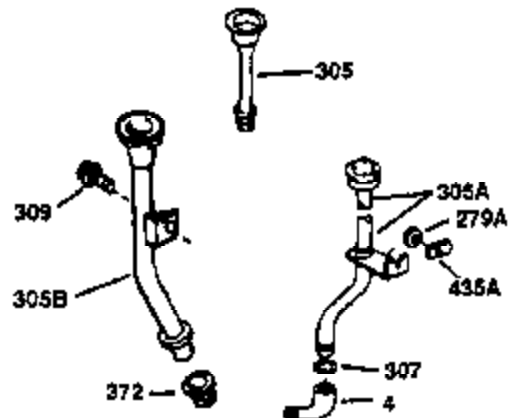

STD. POINT

Ref #	Part Number	Qty	Description
62	650760	1	Screw, 8-32 x 3/8"
63	28545	1	Grommet
66	30063	1	Screw, Torx T-30, 1/4-20 x 1/2"
68	33356	1	Ground Terminal
103	651007	2	Screw, Torx T-15, 10-24 x 15/16"
238	28820	2	Screw, 10-32 x 1/2"
240	31691	1	Air Cleaner Body
245	30727	1	Air Cleaner Filter
250	31715	1	Air Cleaner Cover
262	29747B	2	Screw, Torx T-40, 5/16-24 x 21/32"
274	35865	1	* Exhaust Gasket
275	35396	1	Muffler
277	650696	2	Screw, 5/16-18 x 2-3/4"
290	29774	1	Fuel Line
305B	34248	1	Oil Fill Tube
307	33590	1	"O" Ring
309	650562	1	Screw, 10-32 x 1/2"
372	34247	1	Bushing
380	632233	1	Carburetor (Incl. 184)