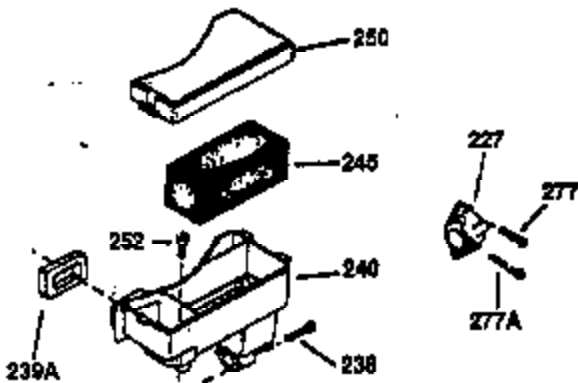

Ref #	Part Number	Qty	Description
435	33549	1	Hold Down Clamp

ILLUSTRATION SHOWS TYPICAL PARTS ONLY. ORDER BY PART NUMBER. PARTS NOT LISTED ARE SUPPLIED BY OEM.

VIEW 2 OF 2

OPTIONAL 110 - 120 VOLT
STARTER MOTOR KIT

STD. POINT

Ref #	Part Number	Qty	Description
62	650760	1	Screw, 8-32 x 3/8"
63	28545	1	Grommet
66	30063	1	Screw, Torx T-30, 1/4-20 x 1/2"
68	33356	1	Ground Terminal
103	651007	2	Screw, Torx T-15, 10-24 x 15/16"
238	28820	2	Screw, 10-32 x 1/2"
240	31691	1	Air Cleaner Body
245	30727	1	Air Cleaner Filter
250	31715	1	Air Cleaner Cover
262	29747B	2	Screw, Torx T-40, 5/16-24 x 21/32"
274	35865	1	* Exhaust Gasket
275	35396	1	Muffler
277	650696	2	Screw, 5/16-18 x 2-3/4"
290	29774	1	Fuel Line
305B	34248	1	Oil Fill Tube
307	33590	1	"O" Ring
309	650562	1	Screw, 10-32 x 1/2"
372	34247	1	Bushing
380	632233	1	Carburetor (Incl. 184)