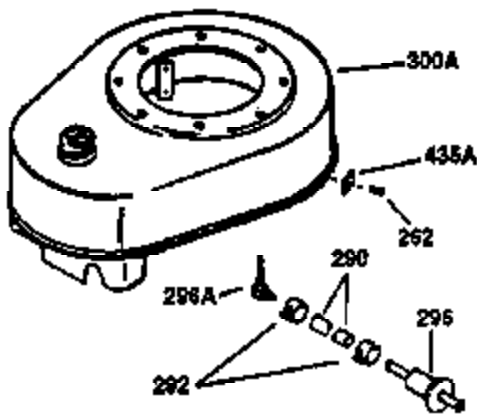

Ref #	Part Number	Qty	Description
435	33549	1	Hold Down Clamp

ILLUSTRATION SHOWS TYPICAL PARTS ONLY. ORDER BY PART NUMBER. PARTS NOT LISTED ARE SUPPLIED BY OEM.

VIEW 2 OF 2

OPTIONAL 110 - 120 VOLT
STARTER MOTOR KIT

STD. POINT

Ref #	Part Number	Qty	Description
62	650760	1	Screw, 8-32 x 3/8"
63	28545	1	Grommet
66	30063	1	Screw, Torx T-30, 1/4-20 x 1/2"
68	33356	1	Ground Terminal
103	651007	2	Screw, Torx T-15, 10-24 x 15/16"
238	28820	2	Screw, 10-32 x 1/2"
240	31691	1	Air Cleaner Body
245	30727	1	Air Cleaner Filter
250	31715	1	Air Cleaner Cover
262	29747B	2	Screw, Torx T-40, 5/16-24 x 21/32"
274	35865	1	* Exhaust Gasket
275	35396	1	Muffler
277	650696	2	Screw, 5/16-18 x 2-3/4"
290	29774	1	Fuel Line
305B	34248	1	Oil Fill Tube
307	33590	1	"O" Ring
309	650562	1	Screw, 10-32 x 1/2"
372	34247	1	Bushing
380	632233	1	Carburetor (Incl. 184)