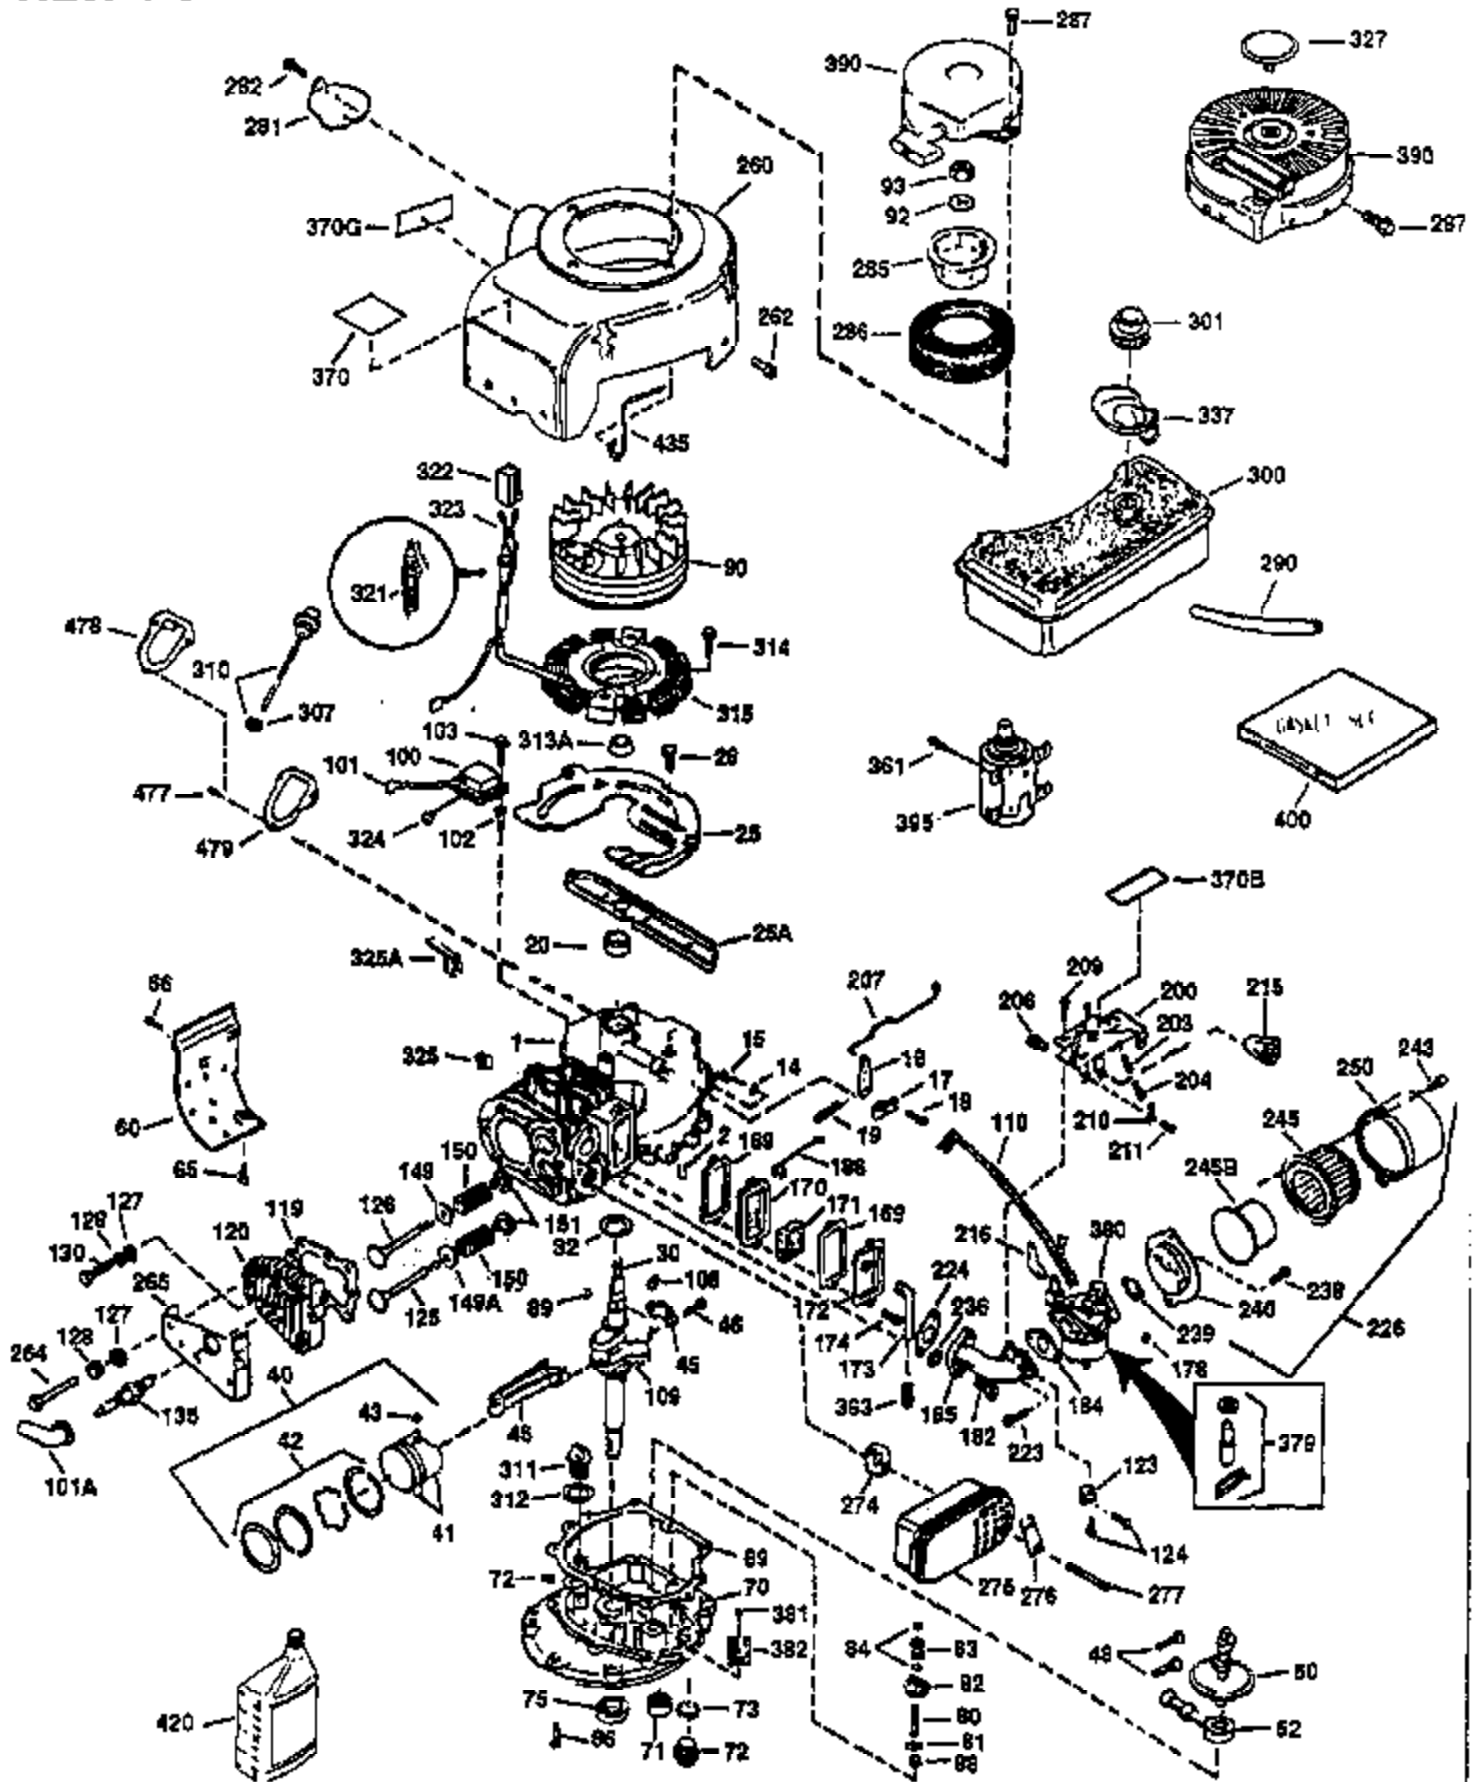

ILLUSTRATION SHOWS TYPICAL PARTS ONLY. ORDER BY PART NUMBER. PARTS NOT LISTED ARE SUPPLIED BY OEM.

VIEW 1 OF 2

Ref #	Part Number	Qty	Description
1	34913A	1	Cylinder (Incl. 2 & 20)
2	27652	1	Dowel Pin
14	28277	1	Washer
15	30669	1	Governor Rod (Incl. 14)
16	31357	1	Governor Lever
17	31335	1	Governor Lever Clamp
18	650548	1	Screw, 8-32 x 5/16"
19	31361	1	Extension Spring
20	32630	1	Oil Seal
25	29536	1	Blower Housing Baffle
26	650561	2	Screw, 1/4-20 x 5/8"
30	35265	1	Crankshaft
40	34531	1	Piston, Pin & Ring Set (Std.)
40	34532	1	Piston, Pin & Ring Set (.010" OS)
40	34533	1	Piston, Pin & Ring Set (.020" OS)
41	33312B	1	Piston & Pin Ass'y. (Std.) (Incl. 43)
41	33313B	1	Piston & Pin Ass'y. (.010" OS) (Incl. 43)
41	33314B	1	Piston & Pin Ass'y. (.020" OS) (Incl. 43)
42	34854	1	Ring Set (Std.)
42	34855	1	Ring Set (.010" OS)
42	34856	1	Ring Set (.020" OS)
43	27888	2	Piston Pin Retaining Ring
45	31380C	1	Connecting Rod Ass'y. (Incl. 46)
46	650662C	2	Connecting Rod Bolt
48	34034	2	Valve Lifter
50	32114	1	Camshaft (MCR)
52	31356	1	Oil Pump Ass'y.
60	30622A	1	Blower Housing Extension
65	650128	1	Screw, 10-24 x 1/2"
66	30063	1	Screw, Torx T-30, 1/4-20 x 1/2"
69	30684	1	* Mounting Flange Gasket
70	31471D	1	Mounting Flange (Incl. 72,75,80 & 81)
72	27642	1	Oil Drain Plug
75	27897	1	Oil Seal
80	30668	1	Governor Shaft
81	30590A	2	Washer
82	30591	1	Governor Gear Ass'y. (Incl. 81)
83	30588A	1	Governor Spool
84	29193	2	Retaining Ring
86	650488	7	Screw, 1/4-20 x 1-1/4"
88	31707A	1	Spacer (Incl. 81)
89	32589	1	Flywheel Key
90	611084	1	Flywheel
92	650815	1	Belleville Washer
93	8116	1	Flywheel Nut
100	34443A	1	Solid State Ignition
101	610118	1	Spark Plug Cover
102	650872	2	Solid State Mounting Stud
103	651007	2	Screw, Torx T-15, 10-24 x 15/16"
110	35234	1	Ground Wire
119	36445	1	* Cylinder Head Gasket
120	36446	1	Cylinder Head
125	27878A	1	Exhaust Valve (Std.) (Incl. 151)
125	27880A	1	Exhaust Valve (1/32" OS) (Incl. 151)
126	32783	1	Intake Valve (Std.) (Incl. 151)
126	32784	1	Intake Valve (1/32" OS) (Incl. 151)
127	650691	8	Washer
128	650690	8	Belleville Washer