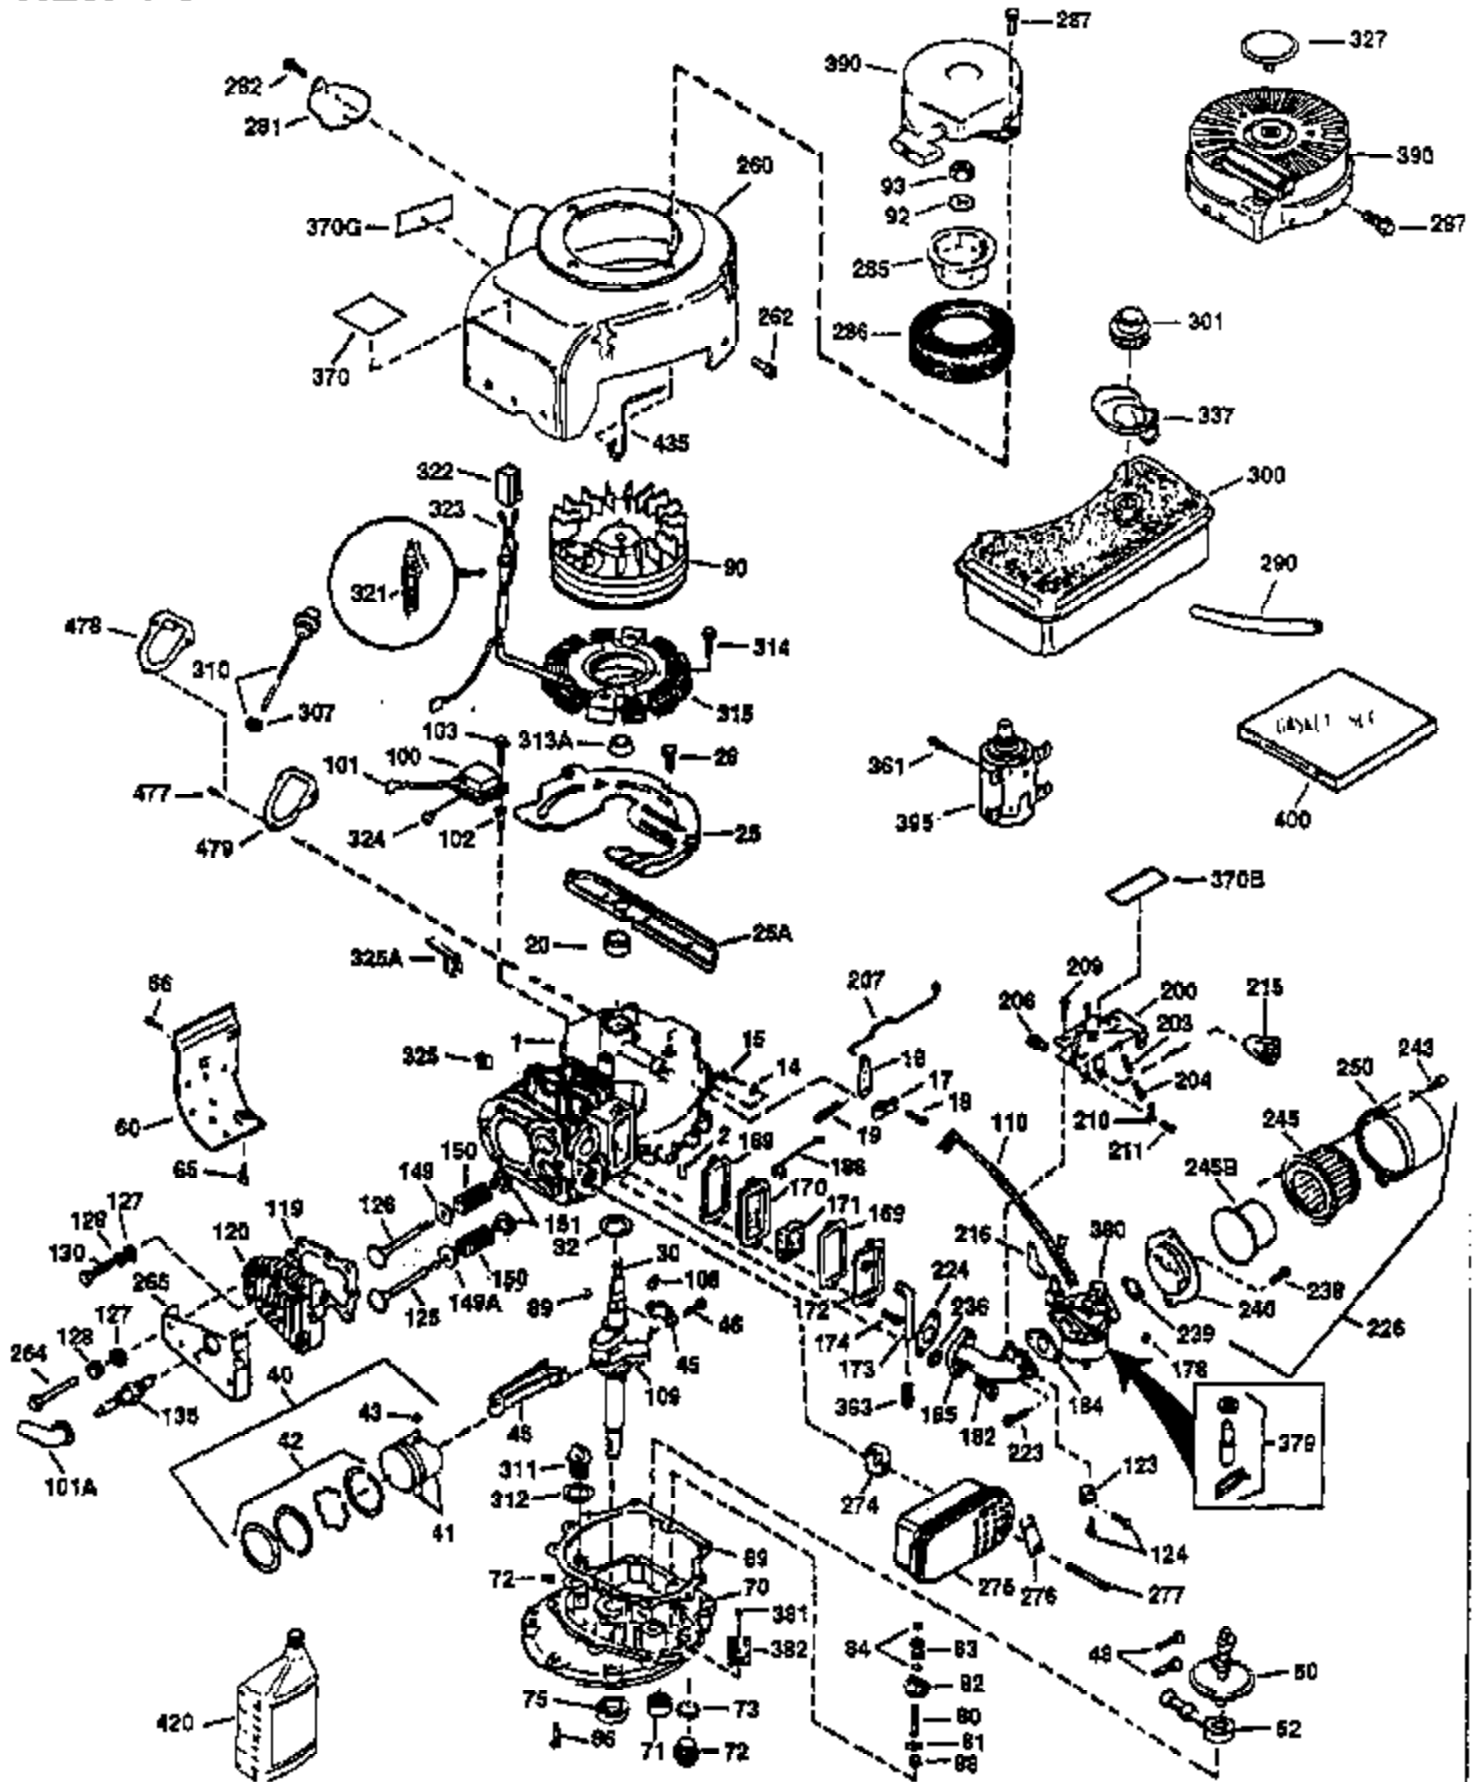

## Engine Parts List #1

Ref #	Part Number	Qty	Description
1	34913A	1	Cylinder (Incl. 2 & 20)
2	27652	1	Dowel Pin
14	28277	1	Washer
15	30669	1	Governor Rod (Incl. 14)
16	31357	1	Governor Lever
17	31335	1	Governor Lever Clamp
18	650548	1	Screw, 8-32 x 5/16"
19	31361	1	Extension Spring
20	32630	1	Oil Seal
25	29536	1	Blower Housing Baffle
26	650561	2	Screw, 1/4-20 x 5/8"
30	35265	1	Crankshaft
40	34531	1	Piston, Pin & Ring Set (Std.)
40	34532	1	Piston, Pin & Ring Set (.010" OS)
40	34533	1	Piston, Pin & Ring Set (.020" OS)
41	33312B	1	Piston & Pin Ass'y. (Std.) (Incl. 43)
41	33313B	1	Piston & Pin Ass'y. (.010" OS) (Incl. 43)
41	33314B	1	Piston & Pin Ass'y. (.020" OS) (Incl. 43)
42	34854	1	Ring Set (Std.)
42	34855	1	Ring Set (.010" OS)
42	34856	1	Ring Set (.020" OS)
43	27888	2	Piston Pin Retaining Ring
45	31380C	1	Connecting Rod Ass'y. (Incl. 46)
46	650662C	2	Connecting Rod Bolt
48	34034	2	Valve Lifter
50	32114	1	Camshaft (MCR)
52	31356	1	Oil Pump Ass'y.
60	30622A	1	Blower Housing Extension
64	30063	1	Screw, Torx T-30, 1/4-20 x 1/2"
65	650128	1	Screw, 10-24 x 1/2"
69	30684	1	* Mounting Flange Gasket
70	31471D	1	Mounting Flange (Incl. 72,75,80 & 81)
72	27642	1	Oil Drain Plug
75	27897	1	Oil Seal
80	30668	1	Governor Shaft
81	30590A	2	Washer
82	30591	1	Governor Gear Ass'y. (Incl. 81)
83	30588A	1	Governor Spool
84	29193	2	Retaining Ring
86	650488	7	Screw, 1/4-20 x 1-1/4"
88	31707A	1	Spacer (Incl. 81)
89	32589	1	Flywheel Key
90	611084	1	Flywheel
92	650815	1	Belleville Washer
93	8116	1	Flywheel Nut
100	34443A	1	Solid State Ignition
101	610118	1	Spark Plug Cover
102	650872	2	Solid State Mounting Stud
103	650814	2	Screw, Torx T-15, 10-24 x 1"
110	35234	1	Ground Wire
119	36445	1	* Cylinder Head Gasket
120	36446	1	Cylinder Head
125	27878A	1	Exhaust Valve (Std.) (Incl. 151)
125	27880A	1	Exhaust Valve (1/32" OS) (Incl. 151)
126	32783	1	Intake Valve (Std.) (Incl. 151)
126	32784	1	Intake Valve (1/32" OS) (Incl. 151)
127	650691	8	Washer
128	650690	8	Belleville Washer