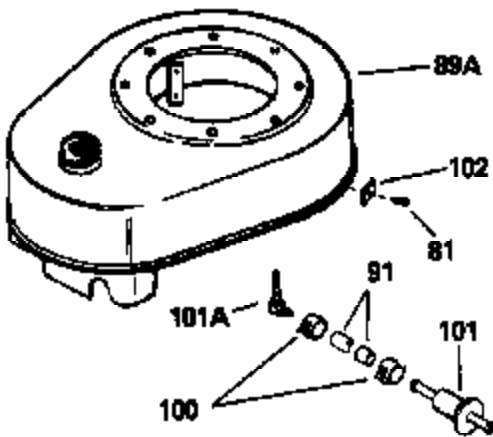

ILLUSTRATION SHOWS TYPICAL PARTS ONLY. ORDER BY PART NUMBER. PARTS NOT LISTED ARE SUPPLIED BY OEM.

OPTIONAL 110 - 120 VOLT
STARTER MOTOR KIT

VIEW 2 of 2

STD. POINT

Ref #	Part Number	Qty	Description
54A	26073		Washer, Flat (Use as required)
54A	650690		Washer, Belleville (Use as required)
81	29747B		Screw, 5/16-24 x 21/32"
83C	391026		Muffler (Incl. 115, 116 & 117) (This spark arrestor muffler can be used on any model)
85	30196		Screw, 5/16-18 x 3/4" (Use as required)
85	650696		Screw, 5/16-18 x 2-3/4" (Use as required)
85	650697A		Screw, 5/16-18 x 2-1/2" (Use as required)
91	29774		Fuel Line (8-1/4") (Use as required)
91	30962		Fuel Line (32") (Use as required)
100	26460		Clamp, Fuel line (Use as required)
103B	34248		Tube, Oil fill
104	34247		Bushing, Fill tube
105	650562		Screw, 10-32 x 1/2"
115	33323		Screen, Muffler (Use as required)
116	33700		Cover & tube, Muffler (Use as required)
117	650578		Screw, 8-18 x 3/8" (Use as required)
118	28545		Grommet, Plastic
119	650643		Screw, 8-18 x 3/8"
120	33356		Terminal, Ground
133A	31288		Muffler Adapter Kit (Incl. 82 & 85)(As req.)
133	730130		Muffler Adap. Kit (Incl. 82 & 85)(As req.)
162	33329D		Starter Motor Kit (110-120 volt) (Refer to service number stamped on end cap of motor, or on decal, for identification. For breakdown see Division 5, Section D, Page 16.)
163	611042		Flywheel (Ring gear flywheel required on engines using 110-120 volt starter motor kits listed above) (Use on Std. point ignitions)
163	611085		Flywheel (Ring gear flywheel required on engines using 110-120 volt starter motor kits listed above) (Use on solid state ignitions)