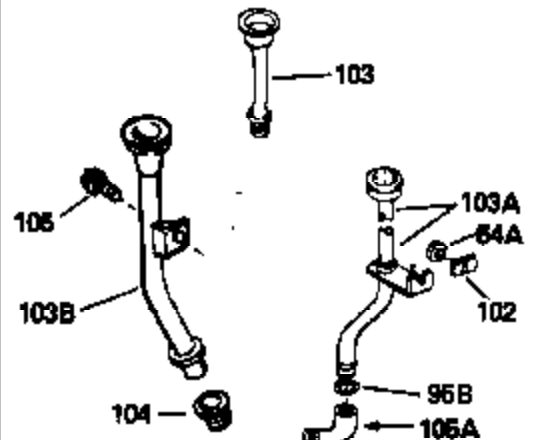

ILLUSTRATION SHOWS TYPICAL PARTS ONLY. ORDER BY PART NUMBER. PARTS NOT LISTED ARE SUPPLIED BY OEM.

VIEW 2 of 2

STD. POINT