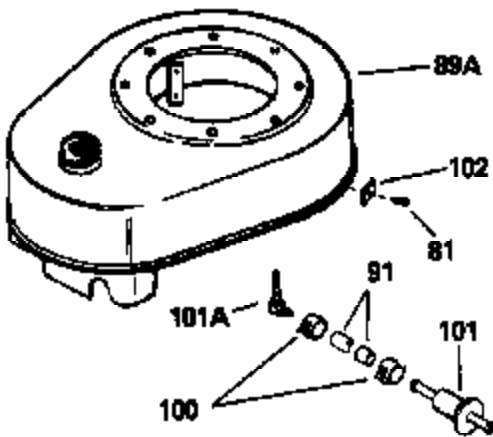

ILLUSTRATION SHOWS TYPICAL PARTS ONLY. ORDER BY PART NUMBER. PARTS NOT LISTED ARE SUPPLIED BY OEM.

OPTIONAL 110 - 120 VOLT
STARTER MOTOR KIT

VIEW 2 of 2

STD. POINT

Ref #	Part Number	Qty	Description
54A	26073		Washer, Flat (Use as required)
54A	650690		Washer, Belleville (Use as required)
81	29747B		Screw, 5/16-24 x 21/32"
83C	391026		Muffler (Incl. 115, 116 & 117) (This spark arrestor muffler can be used on any model)
83A	391028		Muffler
85	30196		Screw, 5/16-18 x 3/4" (Use as required)
85	650696		Screw, 5/16-18 x 2-3/4" (Use as required)
85	650697A		Screw, 5/16-18 x 2-1/2" (Use as required)
91	29774		Fuel Line (8-1/4") (Use as required)
91	30962		Fuel Line (32") (Use as required)
100	26460		Clamp, Fuel line (Use as required)
103B	34248		Tube, Oil fill
104	34247		Bushing, Fill tube
105	650562		Screw, 10-32 x 1/2"
115	33323		Screen, Muffler (Use as required)
116	33700		Cover & tube, Muffler (Use as required)
117	650578		Screw, 8-18 x 3/8" (Use as required)
118	28545		Grommet, Plastic
119	650643		Screw, 8-18 x 3/8"
120	33356		Terminal, Ground
133A	31288		Muffler Adapter Kit (Incl. 82 & 85) (As req.)
133	730130		Muffler Adap. Kit (Incl. 82 & 85) (As req.)
162	33329D		Starter Motor Kit (110-120 volt) (Refer to service number stamped on end cap of motor, or on decal, for identification. For breakdown see Division 5, Section D, Page 16.)
163	611042		Flywheel (Ring gear flywheel required on engines using 110-120 volt starter motor kits listed above) (Use on Std. point ignitions)
163	611085		Flywheel (Ring gear flywheel required on engines using 110-120 volt starter motor kits listed above) (Use on solid state ignitions)