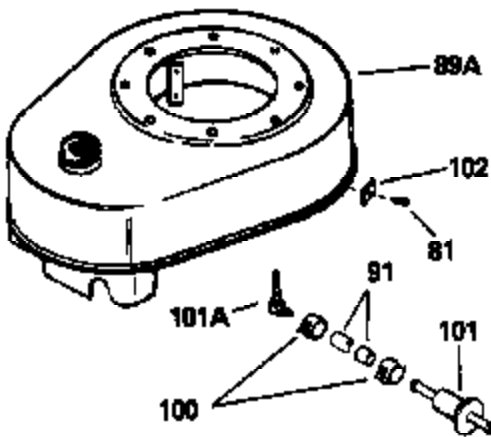

Ref #	Part Number	Qty	Description
135	611084		Flywheel
136	34443A		Solid State Assy.
137	650872		Stud, Solid State mounting
154	34346		Decal, Instruction
154A	550223		Decal, Name
157	631021		Inlet Needle, Seat & Clip Assy.
158	632233		Carburetor (Incl. 62) (Refer to Division 5, Section A, page 182 for breakdown)
160	590420		Rewind Starter (Refer to Division 5, Section C, page 25 for breakdown)
164	33234A		* Gasket Set (Incl. items marked *)

ILLUSTRATION SHOWS TYPICAL PARTS ONLY. ORDER BY PART NUMBER. PARTS NOT LISTED ARE SUPPLIED BY OEM.

OPTIONAL 110 - 120 VOLT
STARTER MOTOR KIT

VIEW 2 of 2

STD. POINT

Ref #	Part Number	Qty	Description
54A	26073		Washer, Flat (Use as required)
54A	650690		Washer, Belleville (Use as required)
81	29747B		Screw, 5/16-24 x 21/32"
83C	391026		Muffler (Incl. 115, 116 & 117) (This spark arrestor muffler can be used on any model)
83A	391028		Muffler
85	30196		Screw, 5/16-18 x 3/4" (Use as required)
85	650696		Screw, 5/16-18 x 2-3/4" (Use as required)
85	650697A		Screw, 5/16-18 x 2-1/2" (Use as required)
91	29774		Fuel Line (8-1/4") (Use as required)
91	30962		Fuel Line (32") (Use as required)
100	26460		Clamp, Fuel line (Use as required)
115	33323		Screen, Muffler (Use as required)
116	33700		Cover & tube, Muffler (Use as required)
117	650578		Screw, 8-18 x 3/8" (Use as required)
133A	31288		Muffler Adapter Kit (Incl. 82 & 85) (As req.)
133	730130		Muffler Adap. Kit (Incl. 82 & 85) (As req.)
162	33329D		Starter Motor Kit (110-120 volt) (Refer to service number stamped on end cap of motor, or on decal, for identification. For breakdown see Division 5, Section D, Page 16.)
163	611042		Flywheel (Ring gear flywheel required on engines using 110-120 volt starter motor kits listed above) (Use on Std. point ignitions)
163	611085		Flywheel (Ring gear flywheel required on engines using 110-120 volt starter motor kits listed above) (Use on solid state ignitions)