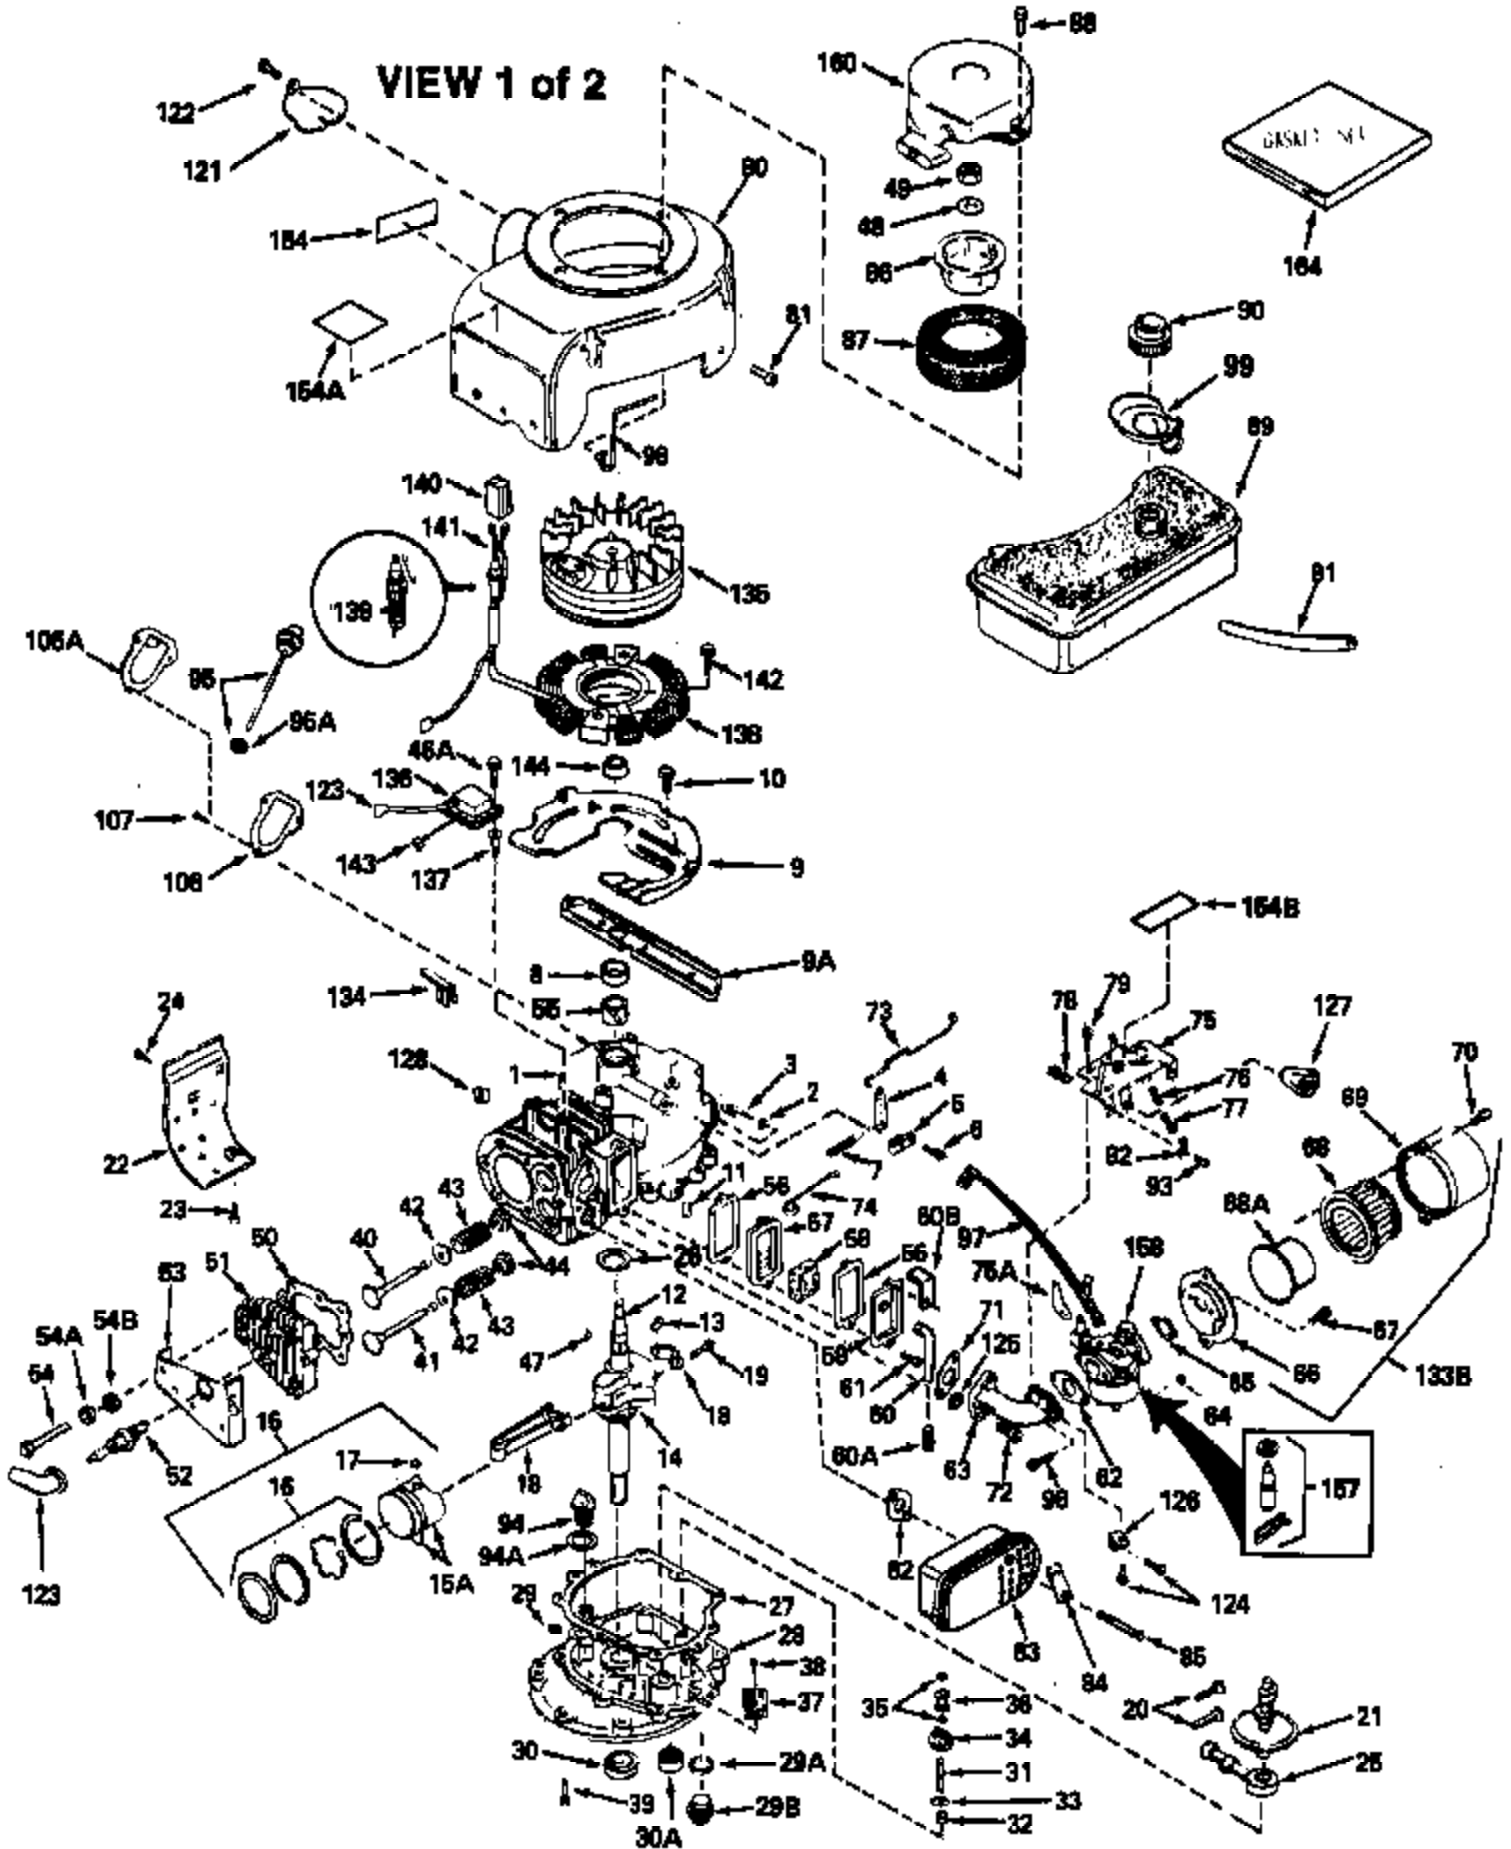

ILLUSTRATION SHOWS TYPICAL PARTS ONLY. ORDER BY PART NUMBER. PARTS NOT LISTED ARE SUPPLIED BY OEM.

Engine Parts List #1

Ref #	Part Number	Qty	Description
1	34913A		Cylinder (Incl. 8, 11, 94 & 94A) (2-5/8")
2	28277		Washer, Flat
3	30669		Rod, Governor
4	31357		Lever, Governor
5	31335		Clamp, Governor lever
6	650548		Screw, 8-32 x 5/16"
7	31361		Spring, Governor
8	32630		Seal, Oil
9	29536		Baffle, Blower housing (Use as required)
9	35256A		Blo.Hsg.Baffle (W/E.S.knock-out)(As required)
10	650561		Screw, 1/4-20 x 5/8"
11	27652		Pin, Dowel
12	35263		Crankshaft (Incl. 13 & 14)
13	29783		Pin, Crankshaft gear
14	27884		Gear, Crankshaft
15A	33312B		Piston & Pin Ass'y. (Incl.17)(2-5/8") (Std.)
15A	33313B		Piston & Pin Ass'y. (Incl. 17) (.010" OS)
15A	33314B		Piston & Pin Ass'y. (Incl. 17) (.020" OS)
15	34531		Piston, Pin & Ring Set (2-5/8") (Std.)
15	34532		Piston, Pin & Ring Set (.010" OS)
15	34533		Piston, Pin & Ring Set (.020" OS)
16	34854		Ring Set (2-5/8") (Std.)
16	34855		Ring Set (.010" OS)
16	34856		Ring Set (.020" OS)
17	27888		Ring, Piston pin retaining
18	31295C		Rod Assy., Connecting (Incl. 19)
19	650662C		Bolt, Connecting rod (Incl. 2 pieces)
20	34034		Lifter, Valve
21	33157		Camshaft
22	30622A		Extension, Blower housing
23	650128		Screw, 10-24 x 1/2"
24	30688		Screw, 1/4-20 x 1/2"
25	31356		Pump Assy., Oil
27	30684		* Gasket, Cylinder cover
28	31471C		Flange Ass'y. (Incl. 29,30,31,33,182 & 183)
29	27642		Plug, Pipe (sq.hd, 1/4-28)
30	27897		Seal, Oil
31	30668		Shaft, Mech. Governor
32	31707A		Governor Spacer Assy. (Incl. 33)
33	30590A		Washer, Flat (2 required)
34	30591		Gear Assy., Governor
35	29193		Ring, Retaining
36	30588A		Spool, Governor
37	31355		Screen, Oil filter (Use as required)
38	29117		Screw, 8-32 x 5/16" (Use as required)
39	650488		Screw, 1/4-20 x 1-1/4"
40	32783		Intake Valve (Std.) (Incl. 44)
40	32784		Intake Valve (1/32" OS) (Incl. 44)
41	27878A		Exhaust Valve (Std.) (Incl. 44)
41	27880A		Exhaust Valve (1/32" OS) (Incl. 44)
42	27882		Cap, Upper valve spring
43	27881		Spring, Valve
44	32581		Cap, Lower valve spring
47	32589		Key, Flywheel
48	650815		Washer, Belleville
49	8116		Nut, Washer, 1/2-20
50	28938B		* Gasket, Head
51	30938A		Head, Cylinder (Incl. 54)