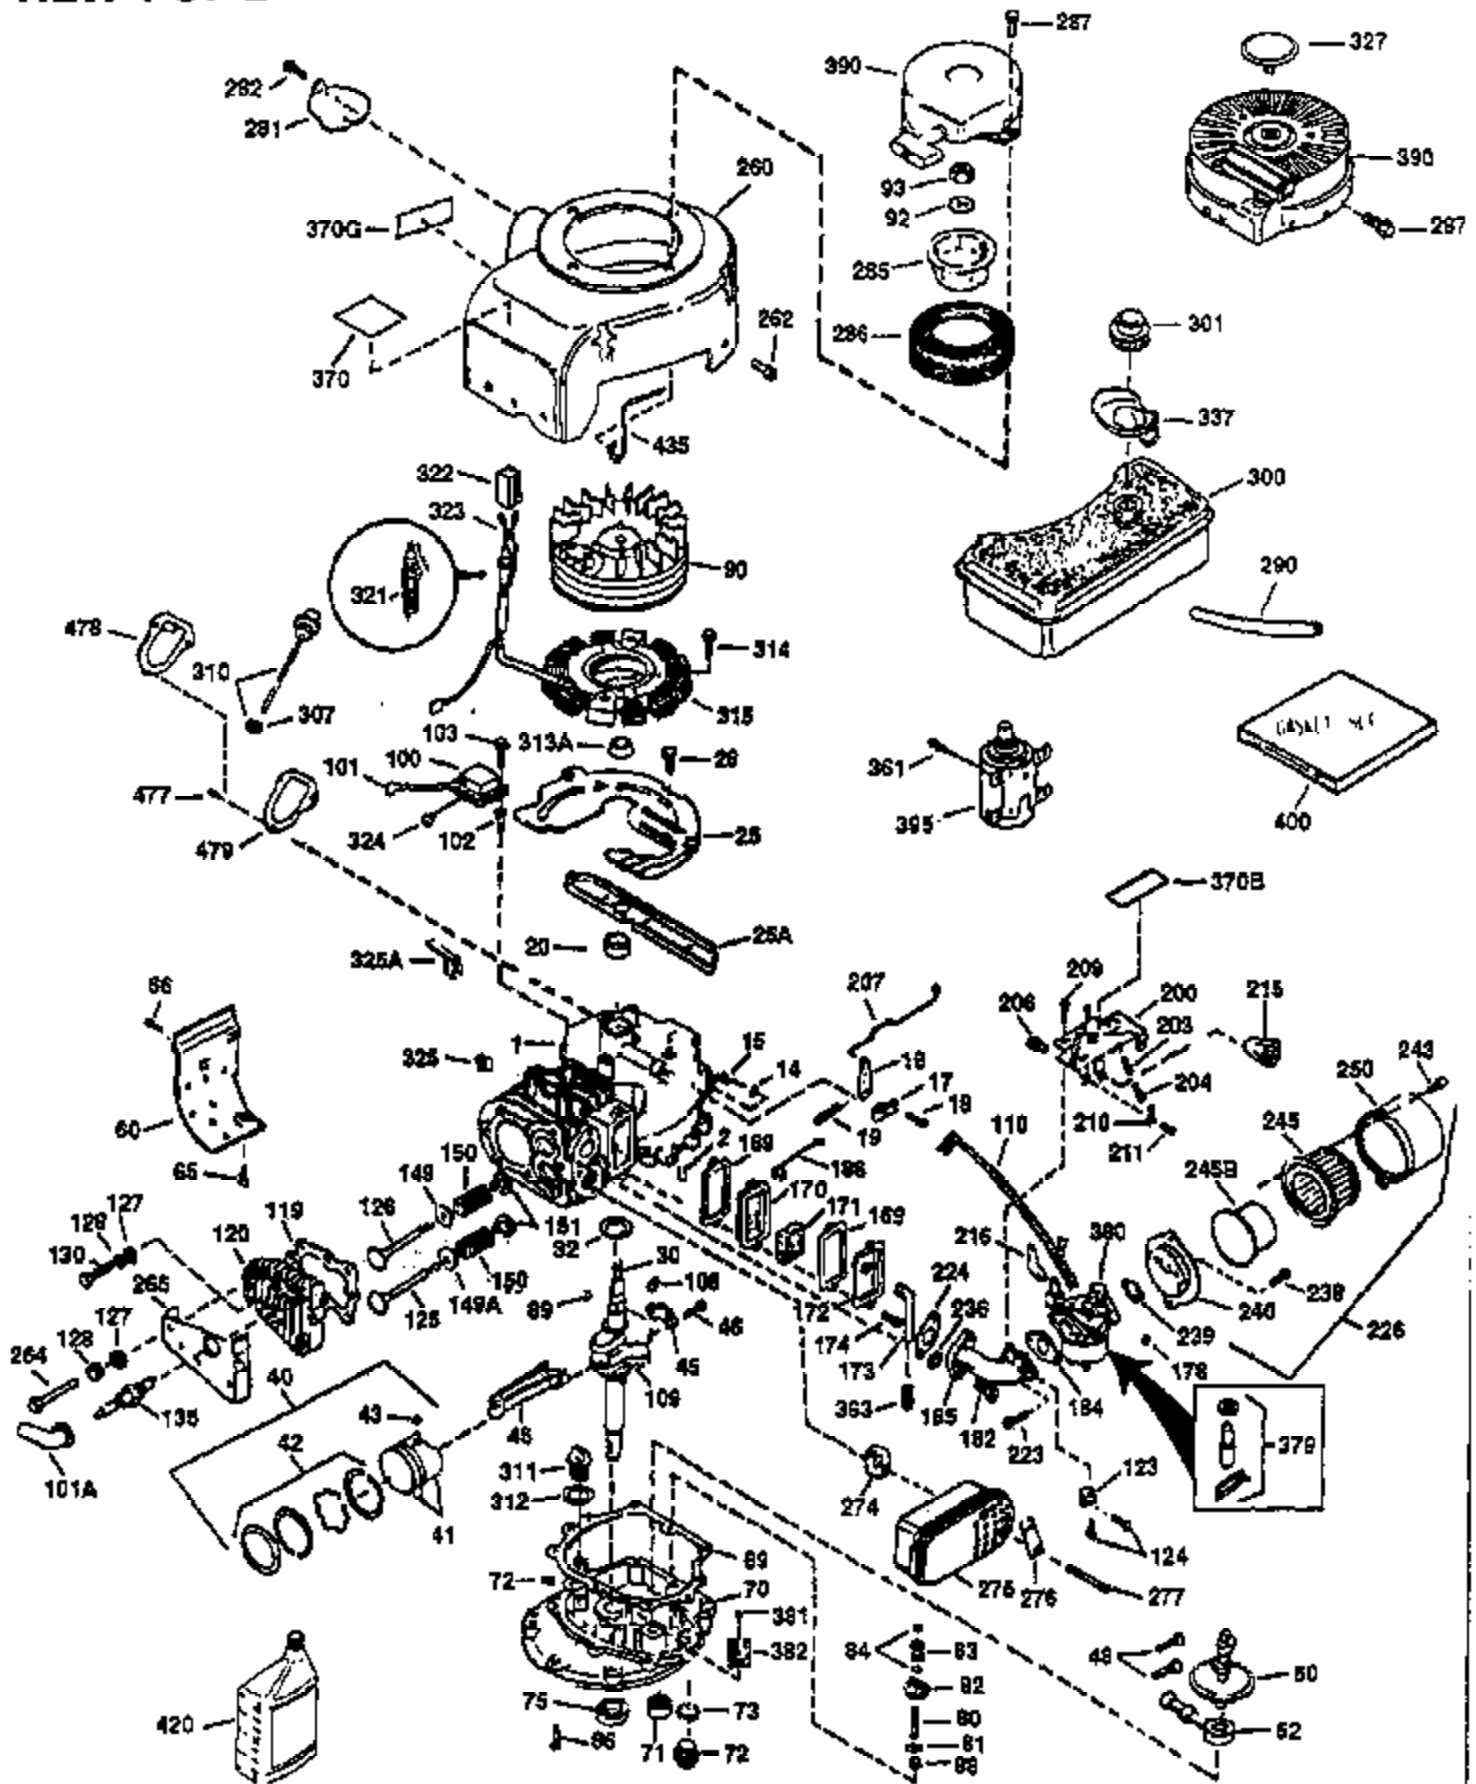

ILLUSTRATION SHOWS TYPICAL PARTS ONLY. ORDER BY PART NUMBER. PARTS NOT LISTED ARE SUPPLIED BY OEM.

VIEW 1 OF 2

Engine Parts List #1

Ref #	Part Number	Qty	Description
1	34913A	1	Cylinder (Incl. 2 & 20)
2	27652	1	Dowel Pin
14	28277	1	Washer
15	30669	1	Governor Rod (Incl. 14)
16	31357	1	Governor Lever
17	31335	1	Governor Lever Clamp
18	651018	1	Screw, Torx T-15, 8-32 x 19/64"
19	31361	1	Extension Spring
20	32630	1	Oil Seal
25	29536	1	Blower Housing Baffle
26	650561	2	Screw, 1/4-20 x 5/8"
30	36417	1	Crankshaft
40	34531	1	Piston, Pin & Ring Set (Std.)
40	34532	1	Piston, Pin & Ring Set (.010" OS)
40	34533	1	Piston, Pin & Ring Set (.020" OS)
41	33312B	1	Piston & Pin Ass'y. (Std.) (Incl. 43)
41	33313B	1	Piston & Pin Ass'y. (.010" OS) (Incl. 43)
41	33314B	1	Piston & Pin Ass'y. (.020" OS) (Incl. 43)
42	34854	1	Ring Set (Std.)
42	34855	1	Ring Set (.010" OS)
42	34856	1	Ring Set (.020" OS)
43	27888	2	Piston Pin Retaining Ring
45	31380C	1	Connecting Rod Ass'y. (Incl. 46)
46	650662C	2	Connecting Rod Bolt
48	34034	2	Valve Lifter
50	33157	1	Camshaft (MCR)
52	31356	1	Oil Pump Ass'y.
60	30622A	1	Blower Housing Extension
65	650128	1	Screw, 10-24 x 1/2"
66	30063	1	Screw, Torx T-30, 1/4-20 x 1/2"
69	30684	1	* Mounting Flange Gasket
70	31471D	1	Mounting Flange (Incl. 72,75,80 & 81)
72	27642	1	Oil Drain Plug
75	27897	1	Oil Seal
80	30668	1	Governor Shaft
81	30590A	2	Washer
82	30591	1	Governor Gear Ass'y. (Incl. 81)
83	30588A	1	Governor Spool
84	29193	2	Retaining Ring
86	650488	7	Screw, 1/4-20 x 1-1/4"
88	31707A	1	Spacer (Incl. 81)
89	32589	1	Flywheel Key
90	611084	1	Flywheel
92	650815	1	Belleville Washer
93	8116	1	Flywheel Nut
100	34443A	1	Solid State Ignition
101	610118	1	Spark Plug Cover
102	651024	2	Solid State Mounting Stud
103	651007	2	Screw, Torx T-15, 10-24 x 15/16"
110	36230	1	Ground Wire
119	36445	1	* Cylinder Head Gasket
120	36446	1	Cylinder Head
125	27878A	1	Exhaust Valve (Std.) (Incl. 151)
125	27880A	1	Exhaust Valve (1/32" OS) (Incl. 151)
126	32783	1	Intake Valve (Std.) (Incl. 151)
126	32784	1	Intake Valve (1/32" OS) (Incl. 151)
127	650691	8	Washer
128	650690	8	Belleville Washer