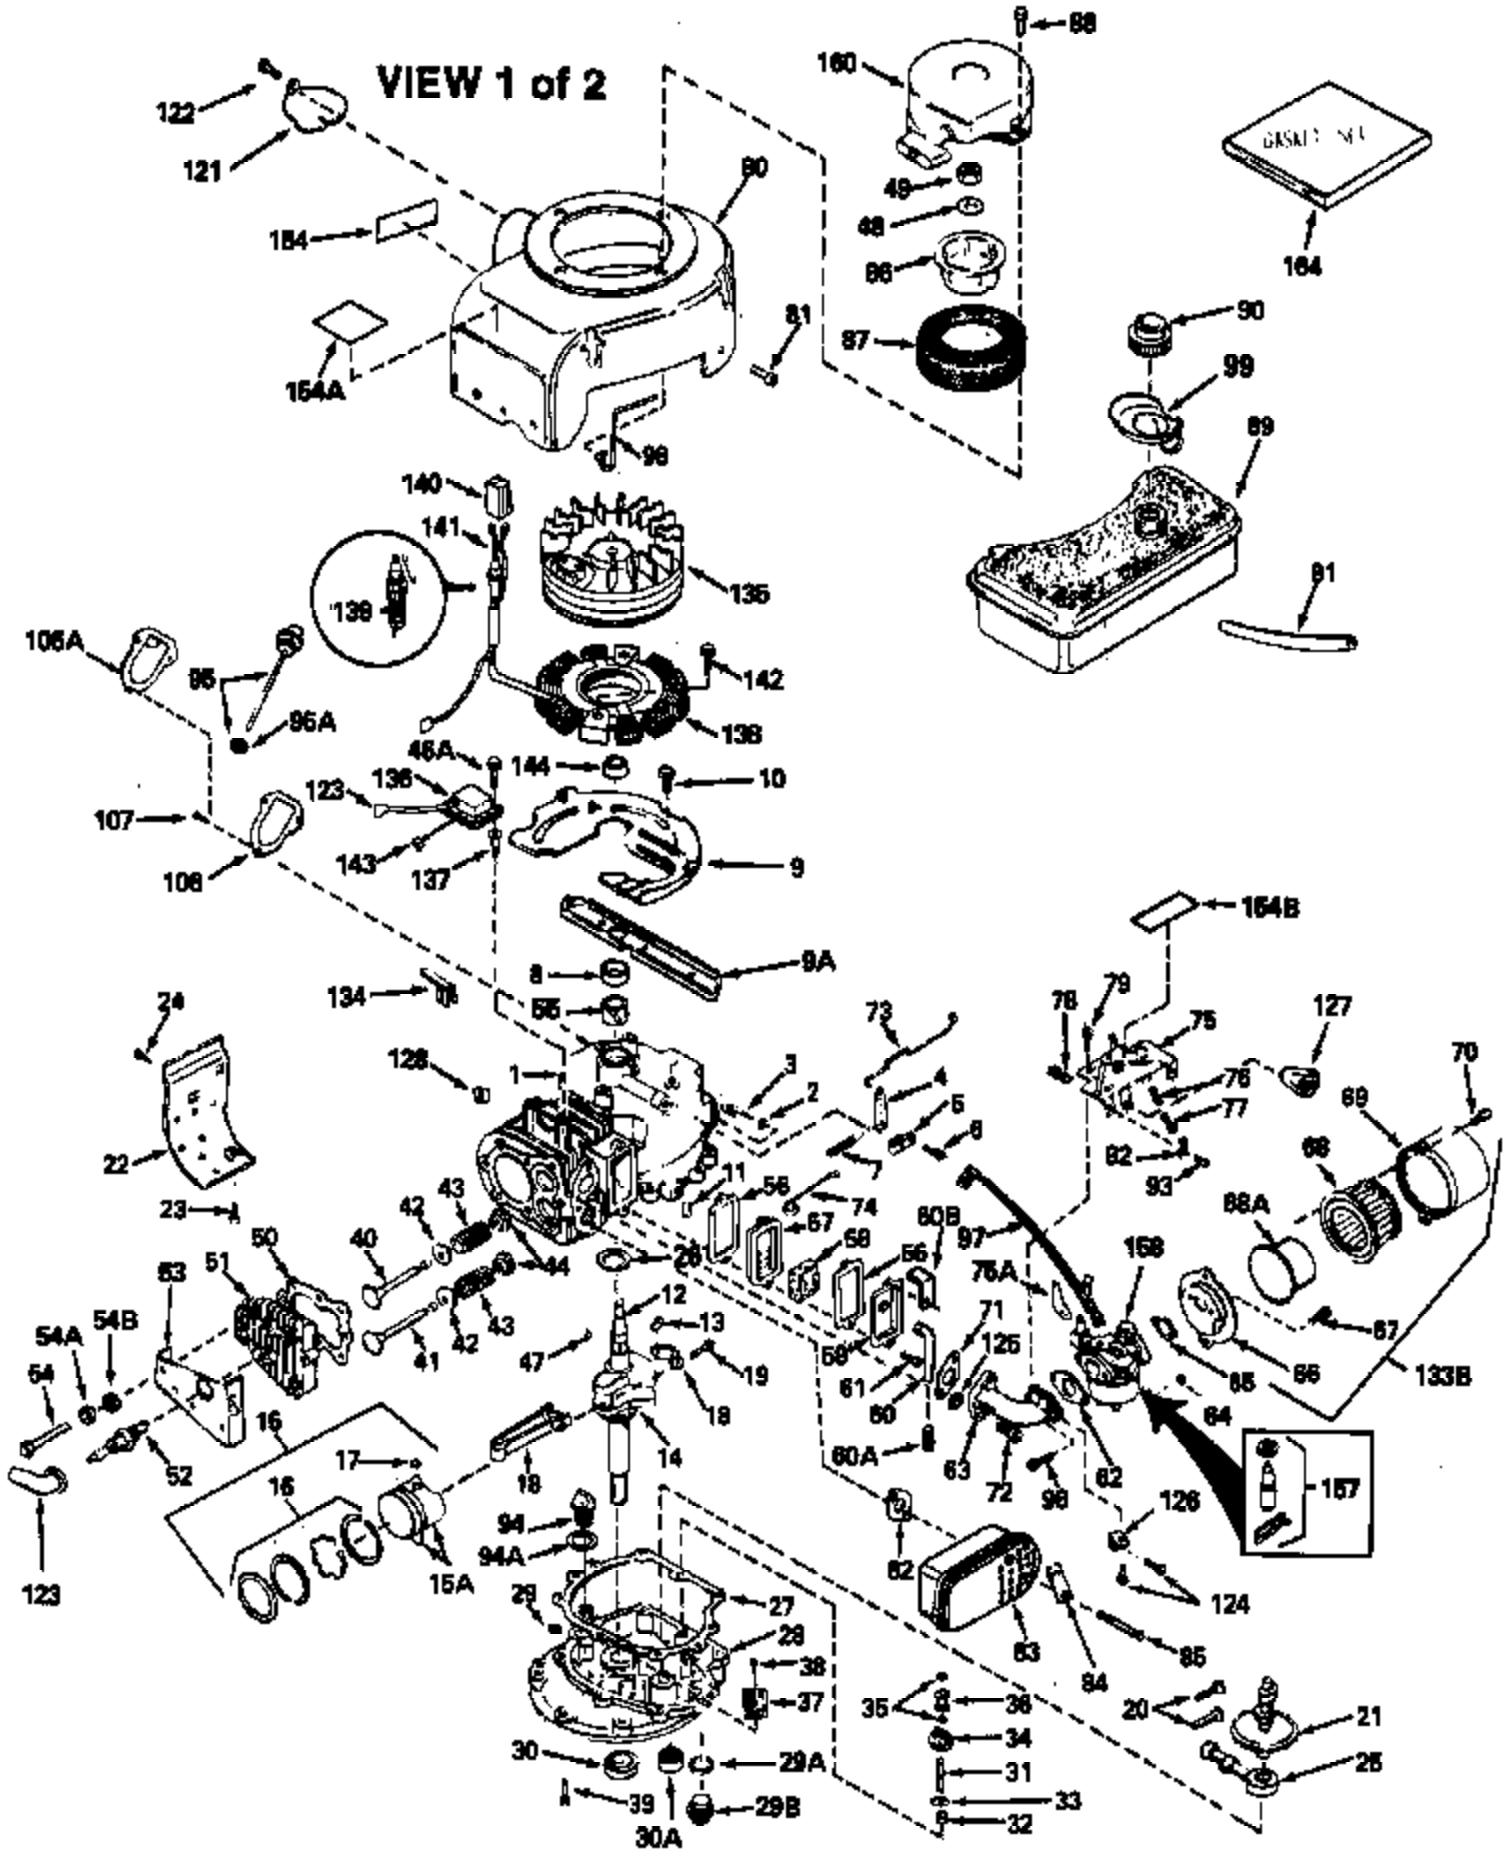

ILLUSTRATION SHOWS TYPICAL PARTS ONLY. ORDER BY PART NUMBER. PARTS NOT LISTED ARE SUPPLIED BY OEM.

Engine Parts List #1

Ref #	Part Number	Qty	Description
1	34913A		Cylinder (Incl. 8, 11, 94 & 94A) (2-5/8")
2	28277		Washer, Flat
3	30669		Rod, Governor
4	31357		Lever, Governor
5	31335		Clamp, Governor lever
6	650548		Screw, 8-32 x 5/16"
7	31361		Spring, Governor
8	32630		Seal, Oil
9	29536		Baffle, Blower housing (Use as required)
9	35256A		Blo.Hsg.Baffle (W/E.S.knock-out)(As required)
10	650561		Screw, 1/4-20 x 5/8"
11	27652		Pin, Dowel
12	34875		Crankshaft (Incl. 13 & 14)
13	29783		Pin, Crankshaft gear
14	27884		Gear, Crankshaft
15A	33312B		Piston & Pin Ass'y. (Incl.17)(2-5/8") (Std.)
15A	33313B		Piston & Pin Ass'y. (Incl. 17) (.010" OS)
15A	33314B		Piston & Pin Ass'y. (Incl. 17) (.020" OS)
15	34531		Piston, Pin & Ring Set (2-5/8") (Std.)
15	34532		Piston, Pin & Ring Set (.010" OS)
15	34533		Piston, Pin & Ring Set (.020" OS)
16	34854		Ring Set (2-5/8") (Std.)
16	34855		Ring Set (.010" OS)
16	34856		Ring Set (.020" OS)
17	27888		Ring, Piston pin retaining
18	31295C		Rod Assy., Connecting (Incl. 19)
19	650662C		Bolt, Connecting rod (Incl. 2 pieces)
20	34034		Lifter, Valve
21	33157		Camshaft
22	30622A		Extension, Blower housing
23	650128		Screw, 10-24 x 1/2"
24	30688		Screw, 1/4-20 x 1/2"
25	31356		Pump Assy., Oil
27	30684		* Gasket, Cylinder cover
28	31471C		Flange Ass'y. (Incl. 29,30,31,33,182 & 183)
29	27642		Plug, Pipe (sq.hd, 1/4-28)
29	28582		Plug, Drain (countersunk headless, 1/4-28)
30	27897		Seal, Oil
31	30668		Shaft, Mech. Governor
32	31707A		Governor Spacer Assy. (Incl. 33)
33	30590A		Washer, Flat (2 required)
34	30591		Gear Assy., Governor
35	29193		Ring, Retaining
36	30588A		Spool, Governor
37	31355		Screen, Oil filter (Use as required)
38	29117		Screw, 8-32 x 5/16" (Use as required)
39	650488		Screw, 1/4-20 x 1-1/4"
40	32783		Intake Valve (Std.) (Incl. 44)
40	32784		Intake Valve (1/32" OS) (Incl. 44)
41	27878A		Exhaust Valve (Std.) (Incl. 44)
41	27880A		Exhaust Valve (1/32" OS) (Incl. 44)
42	27882		Cap, Upper valve spring
43	27881		Spring, Valve
44	32581		Cap, Lower valve spring
47	32589		Key, Flywheel
48	650815		Washer, Belleville
49	8116		Nut, Washer, 1/2-20
50	28938B		* Gasket, Head