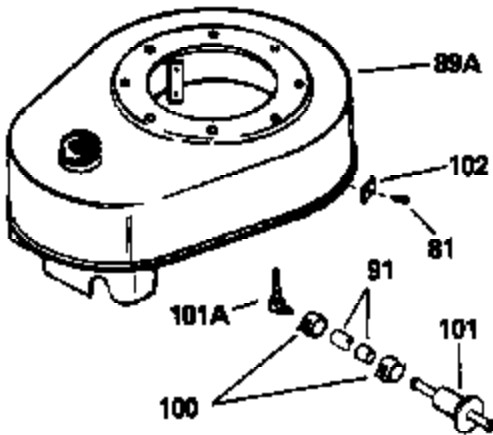

ILLUSTRATION SHOWS TYPICAL PARTS ONLY. ORDER BY PART NUMBER. PARTS NOT LISTED ARE SUPPLIED BY OEM.

OPTIONAL 110 - 120 VOLT
STARTER MOTOR KIT

VIEW 2 of 2

STD. POINT

Ref #	Part Number	Qty	Description
45	33876		Gasket, Stator
46	650489		Screw, 1/4-20 x 5/8"
54A	26073		Washer, Flat (Use as required)
54A	650690		Washer, Belleville (Use as required)
81	29747B		Screw, 5/16-24 x 21/32"
82	27930		* Gasket, Exhaust
83C	391026		Muffler (Incl. 115, 116 & 117) (This spark arrestor muffler can be used on any model)
85	650697A		Screw, 5/16-18 x 2-1/2" (Use as required)
85	30196		Screw, 5/16-18 x 3/4" (Use as required)
85	650696		Screw, 5/16-18 x 2-3/4" (Use as required)
91	29774		Fuel Line (8-1/4") (Use as required)
91	30962		Fuel Line (32") (Use as required)
100	26460		Clamp, Fuel line (Use as required)
103	33951A		Tube, Oil fill
115	33323		Screen, Muffler (Use as required)
116	33700		Cover & tube, Muffler (Use as required)
117	650578		Screw, 8-18 x 3/8" (Use as required)
118	28545		Grommet, Plastic
119	650643		Screw, 8-18 x 3/8"
120	33356		Terminal, Ground
133	730130		Muffler Adap. Kit (Incl. 82 & 85)(As req.)
133A	31288		Muffler Adapter Kit (Incl. 82 & 85)(As req.)
155	30547A		Contact Assy., Breaker
156	30548B		Condenser
159	611038		Magneto NOTE: The complete magneto is not available as an assembly. The magneto number is shown for reference purposes only. Order component parts individually as shown in parts list. (Refer to Division 5, Section B, page 39 for breakdown)
162	33329D		Starter Motor Kit (110-120 volt) (Refer to service number stamped on end cap of motor, or on decal, for identification. For breakdown see Division 5, Section D, Page 16.)
163	611042		Flywheel (Ring gear flywheel required on engines using 110-120 volt starter motor kits listed above) (Use on Std. point ignitions)
163	611085		Flywheel (Ring gear flywheel required on engines using 110-120 volt starter motor kits listed above) (Use on solid state ignitions)