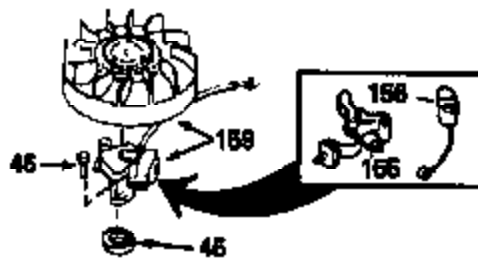

VIEW 2 of 2

STD. POINT