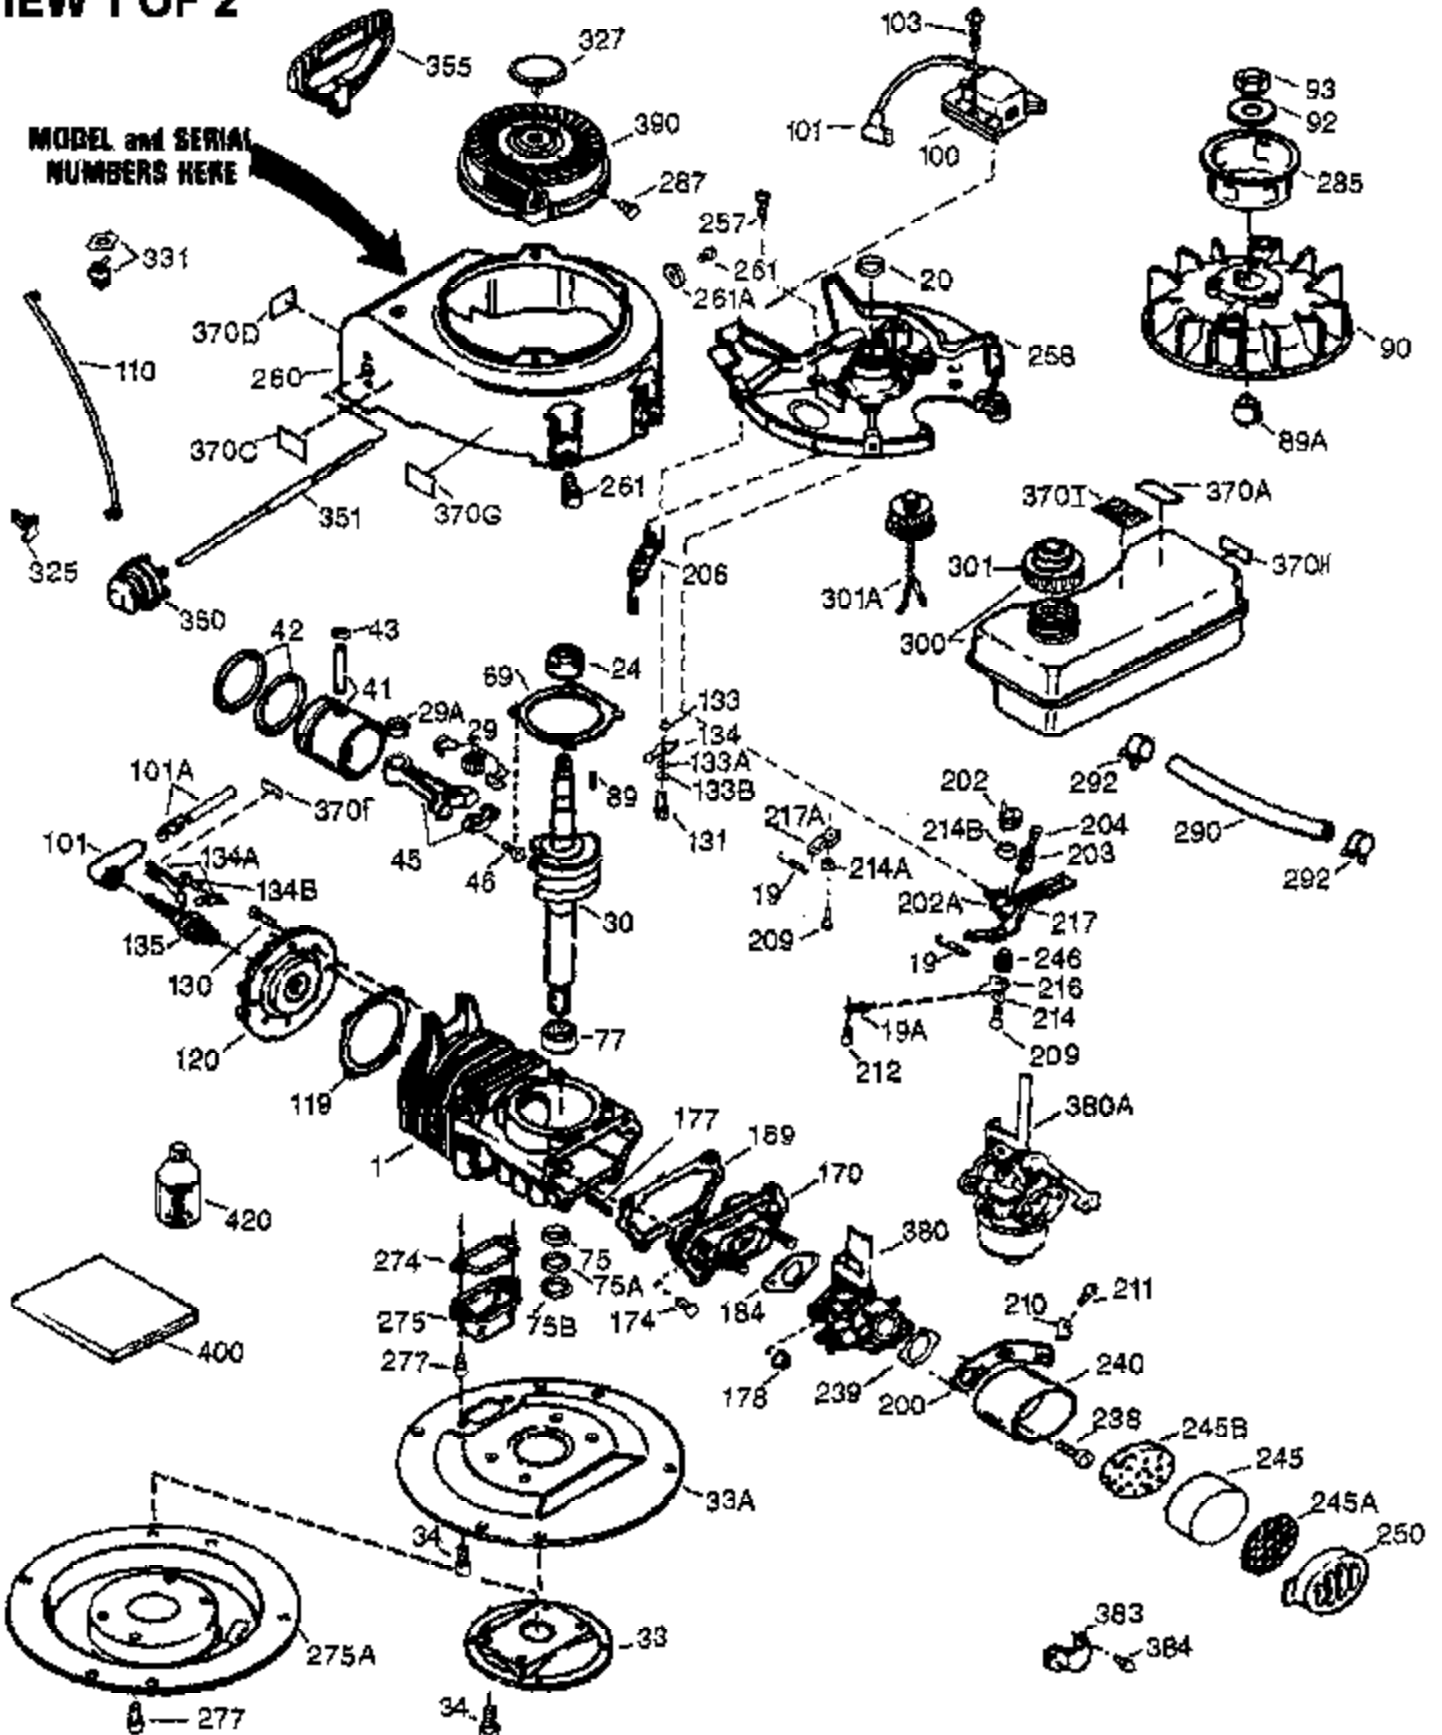

ILLUSTRATION SHOWS TYPICAL PARTS ONLY. ORDER BY PART NUMBER. PARTS NOT LISTED ARE SUPPLIED BY OEM.

VIEW 1 OF 2

**MODEL and SERIAL
NUMBERS HERE**