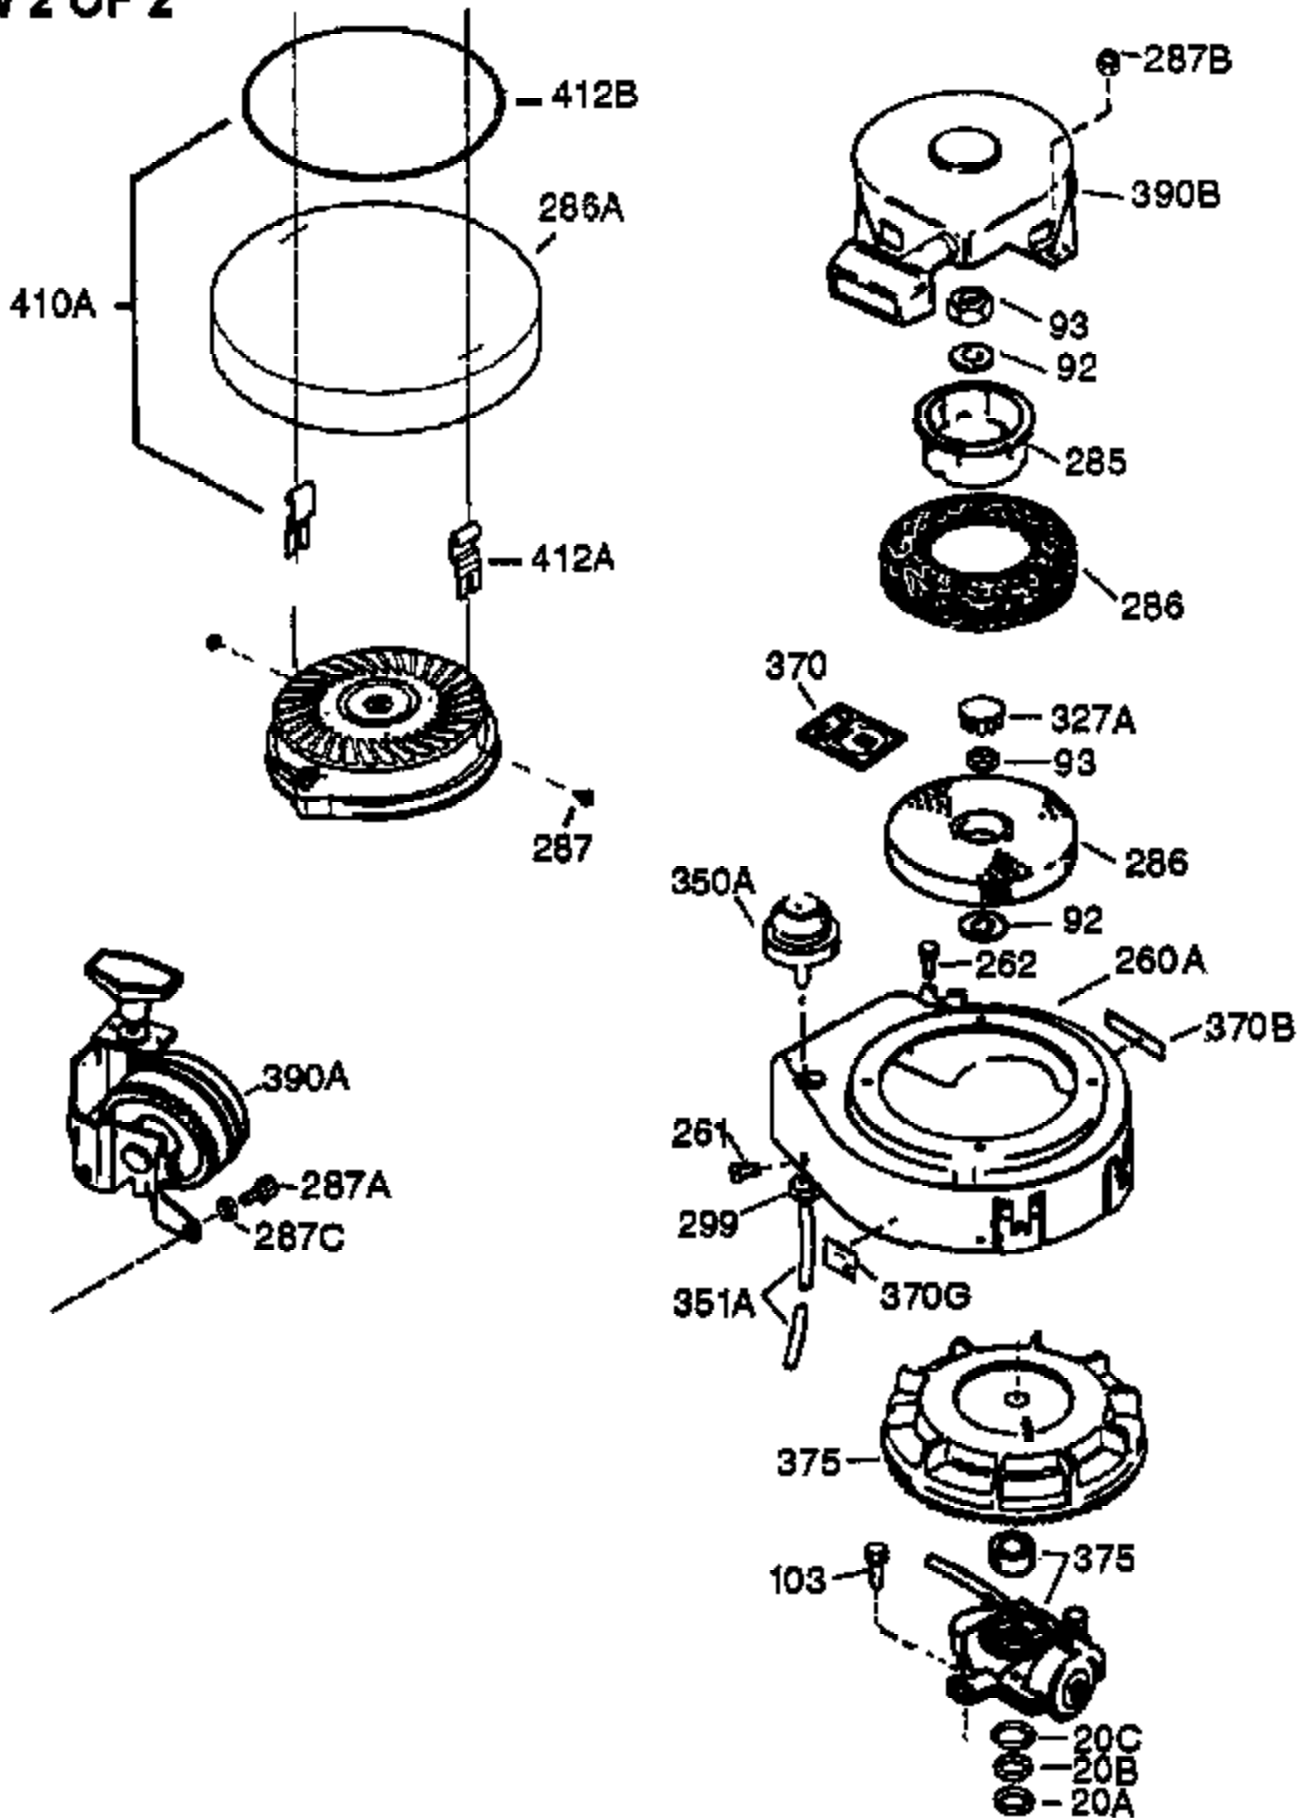

VIEW 2 OF 2

Ref #	Part Number	Qty	Description
92	650815	1	Belleville Washer
93	650390	1	Flywheel Nut
103	651007	2	Screw, T-15, 10-24 x 15/16"
261	650831	3	Screw, 1/4-20 x 1/2"
285	590551A	1	Starter Cup
287	650926	4	Screw, 8-32 x 21/64"
370G	550205A	1	Instruction Decal
370K	36695	1	Starter Decal (Black)