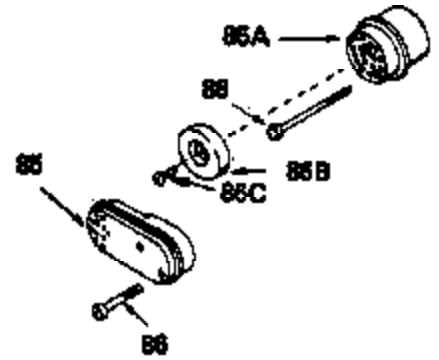

ILLUSTRATION SHOWS TYPICAL PARTS ONLY. ORDER BY PART NUMBER. PARTS NOT LISTED ARE SUPPLIED BY OEM.

Ref #	Part Number	Qty	Description
	3 32323		Washer, Thrust
16A	32875		Rod Assy., Connecting (Incl. 17)
17	32610A		Bolt, Connecting rod
23	32609		Plate, Lock (Used on early production with No. 32610 connecting rod bolt. Donot use with No. 32610A locking type bolt.)
54	650561		Screw, 1/4-20 x 5/8"
55A	33907A		Housing, Blower
74	610973		Terminal Assy. (Use as required)
127	590343		Rope Assy., Starter
128A	33914		Cup (Early production only, not w/650 791)
143			Electric Starter Kit (Supplied by OEM)