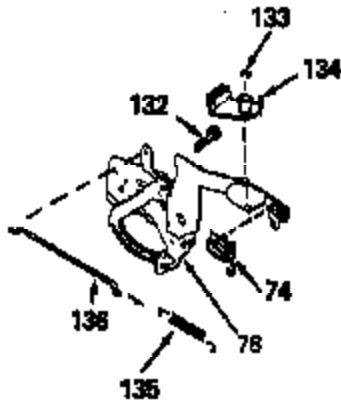

ILLUSTRATION SHOWS TYPICAL PARTS ONLY. ORDER BY PART NUMBER. PARTS NOT LISTED ARE SUPPLIED BY OEM.

Ref #	Part Number	Qty	Description
	3 32323		Washer, Thrust
16A	32875		Rod Assy., Connecting (Incl. 17)
17	32610A		Bolt, Connecting rod
23	32609		Plate, Lock (Used on early production with No. 32610 connecting rod bolt. Donot use with No. 32610A locking type bolt.)
54	650561		Screw, 1/4-20 x 5/8"
55A	33907A		Housing, Blower
74	610973		Terminal Assy. (Use as required)
127	590343		Rope Assy., Starter
128A	33914		Cup (Early production only, not w/650 791)
143			Electric Starter Kit (Supplied by OEM)