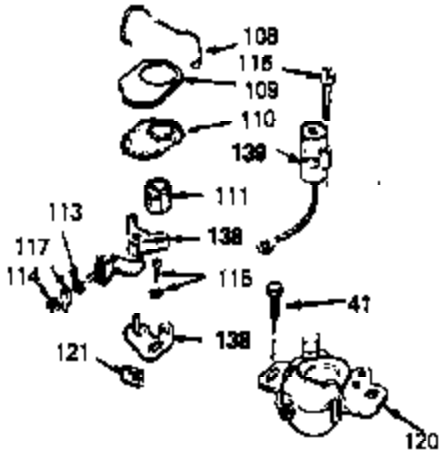

ILLUSTRATION SHOWS TYPICAL PARTS ONLY. ORDER BY PART NUMBER. PARTS NOT LISTED ARE SUPPLIED BY OEM.

Ref #	Part Number	Qty	Description
	3 32323		Washer, Thrust
16A	32875		Rod Assy., Connecting (Incl. 17)
17	32610A		Bolt, Connecting rod
23	32609		Plate, Lock (Used on early production with No. 32610 connecting rod bolt. Donot use with No. 32610A locking type bolt.)
54	650561		Screw, 1/4-20 x 5/8"
55A	33907A		Housing, Blower
74	610973		Terminal Assy. (Use as required)
127	590343		Rope Assy., Starter
128A	33914		Cup (Early production only, not w/650 791)
143			Electric Starter Kit (Supplied by OEM)