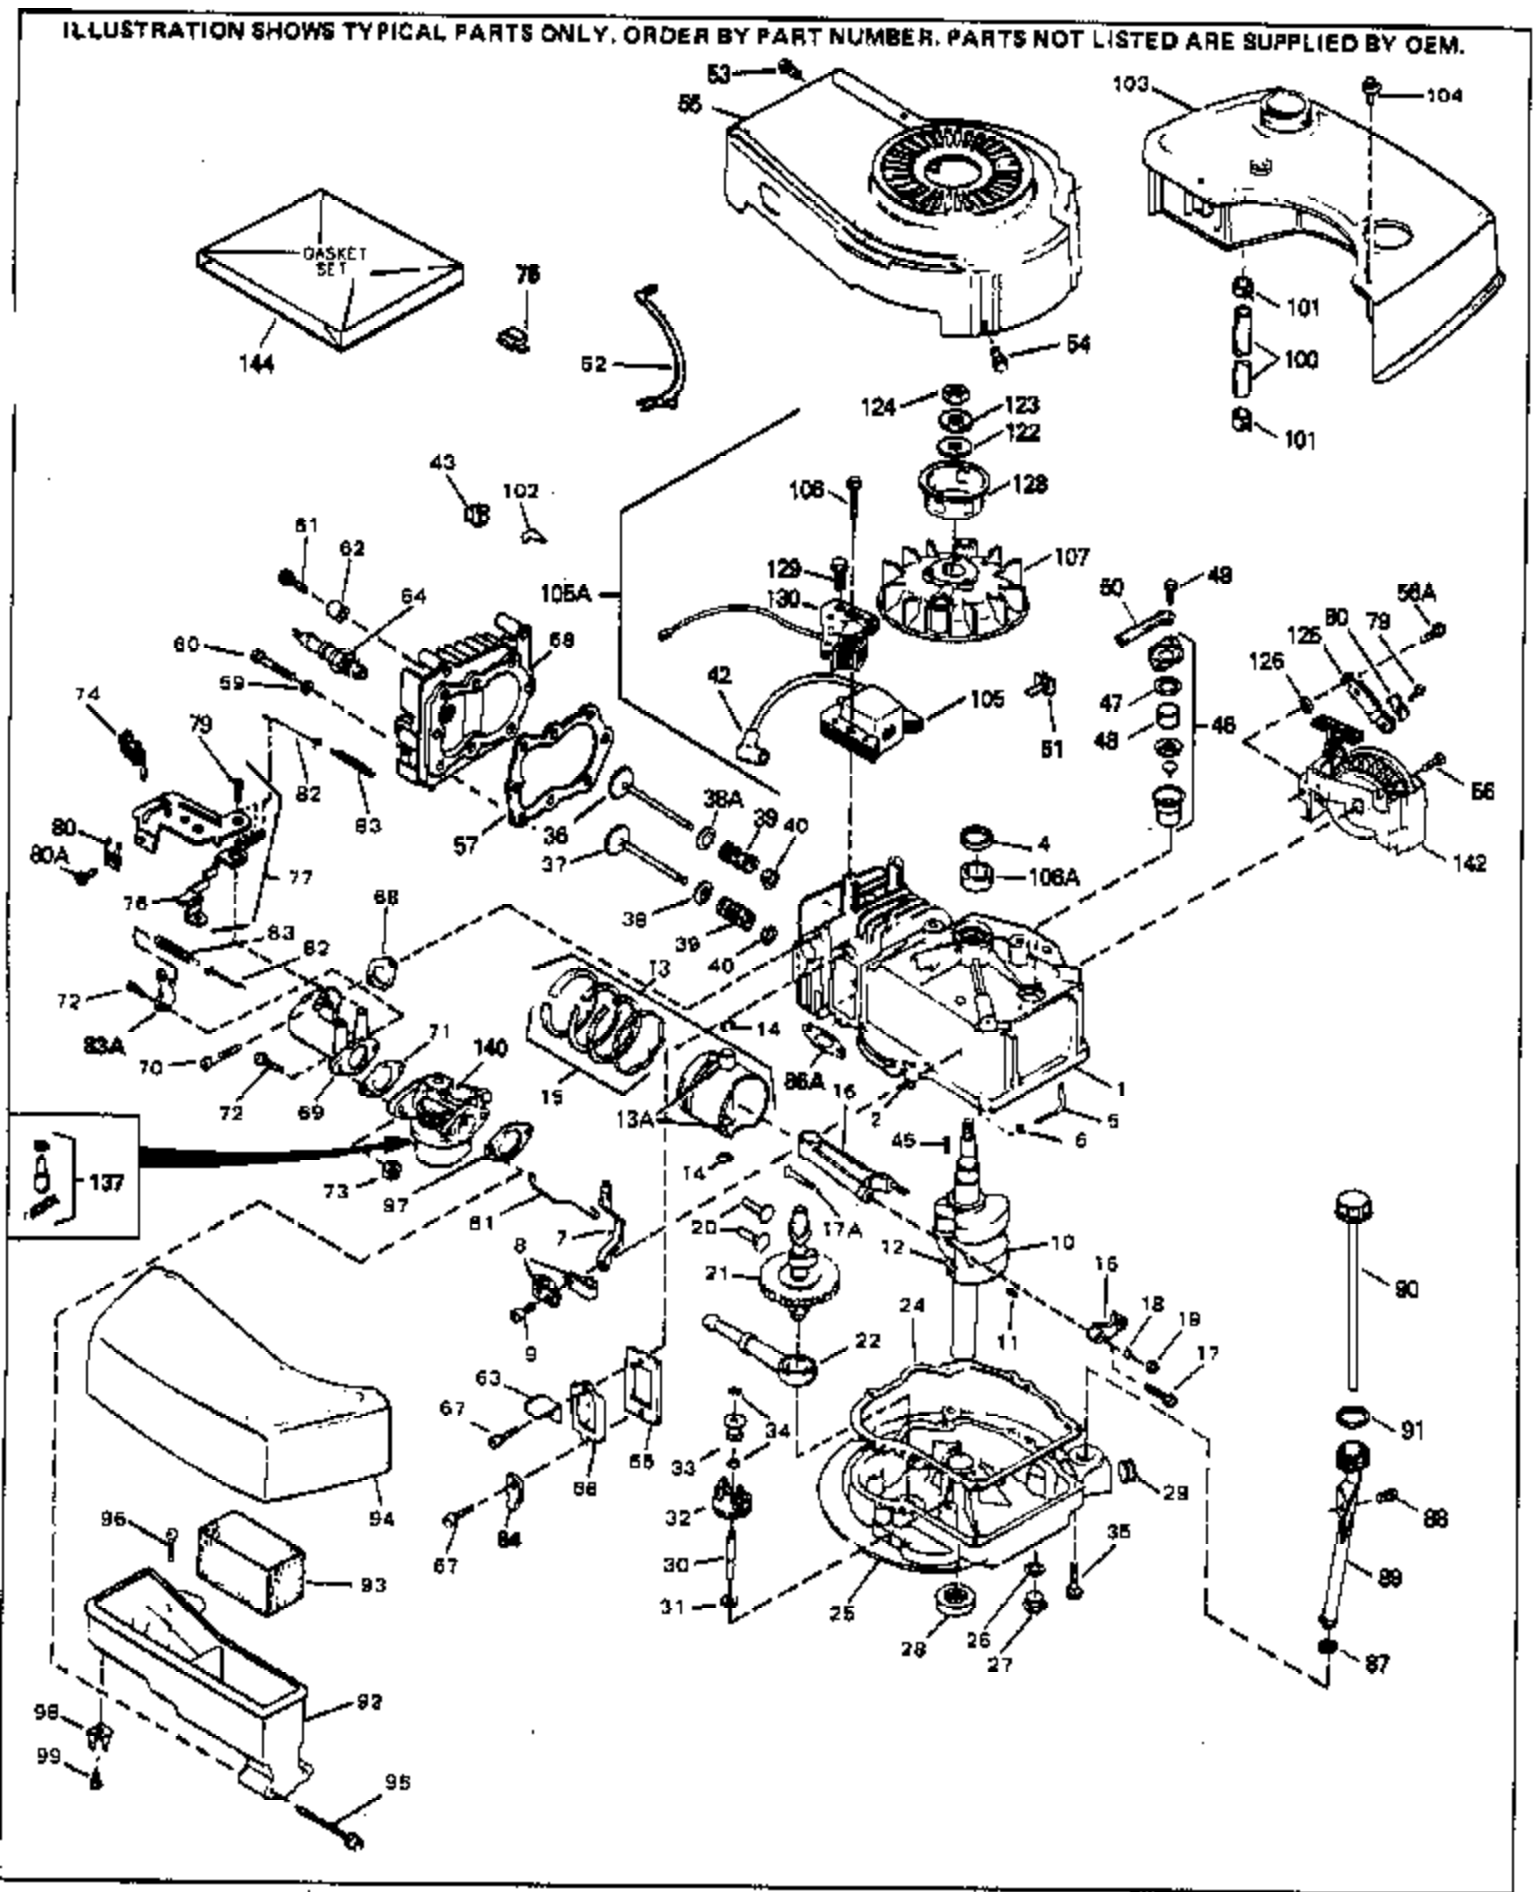

ILLUSTRATION SHOWS TYPICAL PARTS ONLY. ORDER BY PART NUMBER. PARTS NOT LISTED ARE SUPPLIED BY OEM.

Ref #	Part Number	Qty	Description
1	33899A		Cylinder (Incl. 2, 4 & 56) (2-13/16" Bore)
2	26727		Pin, Dowel
4	32600		Seal, Oil
5	30589		Rod, Governor (Incl. 6)
6	28277		Washer, Flat
7	32651		Lever, Governor
8	31335		Clamp, Governor lever (Clamp is positioned towardspark plug end on 1977-78 and latermodels. It is positioned opposite spark plugend on earlier models.)
9	650548		Screw, 8-32 x 5/16"
10	34579		Crankshaft
11	29783		Pin, Crankshaft (Not used on late production)
12	27613		Gear, Crankshaft (Not serviceable on late production)
13A	33562B		Piston & Pin Ass'y.(Incl.14)(Std.)(2- 13/16")
13A	33563B		Piston & Pin Ass'y. (Incl. 14) (.010" OS)
13A	33564B		Piston & Pin Ass'y. (Incl. 14) (.020" OS)
13	34535		Piston, Pin & Ring Set (Std.) (2-13/16" Bore)
13	34536		Piston, Pin & Ring Set (.010" OS)
13	34537		Piston, Pin & Ring Set (.020" OS)
14	20381		Ring, Piston pin retaining
15	33567		Ring Set (Std.) (2-13/16" Bore)
15	33568		Ring Set (.010" OS)
15	33569		Ring Set (.020" OS)
17	32610A		Bolt, Connecting rod
20	27241		Lifter, Valve
21	33553		Camshaft (MCR)
22	29914		Pump Assy., Oil
24	35261		* Gasket, Mounting flange
25	34311B		Flange Ass'y. (Incl. 27, 28, 29 & 30)
26	28833		* Drain Plug Gasket (Not req. w/plastic plug)
27	27244		Plug, Oil drain
28	27897		Seal, Oil
30	30574		Shaft, Mechanical governor
31	30590A		Washer, Flat
32	31947		Gear Assy., Governor
33	33903		Spool, Governor
34	29193		Ring, Retaining
35	650488		Screw, 1/4-20 x 1-1/4"
36	29314B		Intake Valve (Std.) (Incl. 40)
36	29315C		Intake Valve (1/32" OS) (Incl. 40)
37	29313C		Exhaust Valve (Std.) (Incl. 40)
37	29315C		Exhaust Valve (1/32" OS) (Incl. 40)
38	31671		Cap, Upper valve spring
38A	31671		Cap, Upper valve spring (Intake)
39	31672		Spring, Valve (Exhaust)
40	31673		Cap, Lower valve spring
42	610118		Cover, Spark plug (Use as required)
45	611004		Key, Flywheel
46	34214A		Breather Ass'y. (Incl. 47 thru 51)
47	33735		* Gasket, Breather
48	33734		Element, Breather
49	30200		Screw, 10-24 x 9/16"
50	33886		Tube, Breather
51	33887		Clip, Breather tube
52	35144		Ground Wire
53	30200		Screw, 10-24 x 9/16"
54	650561		Screw, 1/4-20 x 5/8"