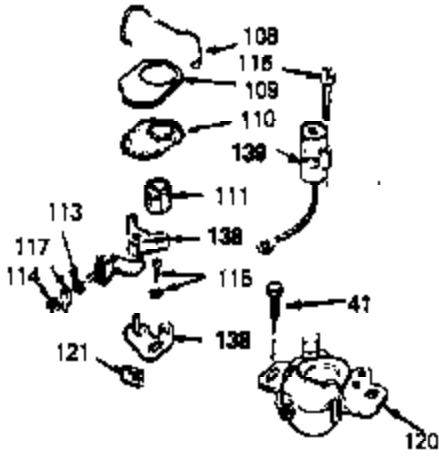

Ref #	Part Number	Qty	Description
142	590519		Side Mount Rewind Starter (Refer to Division 5, Section C, page 27 for breakdown)
144	33906A		* Gasket Set (Incl. items marked *)

ILLUSTRATION SHOWS TYPICAL PARTS ONLY. ORDER BY PART NUMBER. PARTS NOT LISTED ARE SUPPLIED BY OEM.