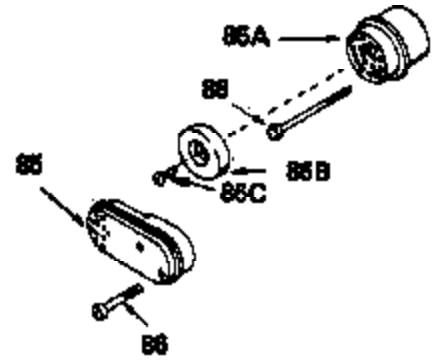

Ref #	Part Number	Qty	Description
142	590519		Side Mount Rewind Starter (Refer to Division 5, Section C, page 27 for breakdown)
144	33906A		* Gasket Set (Incl. items marked *)

ILLUSTRATION SHOWS TYPICAL PARTS ONLY. ORDER BY PART NUMBER. PARTS NOT LISTED ARE SUPPLIED BY OEM.