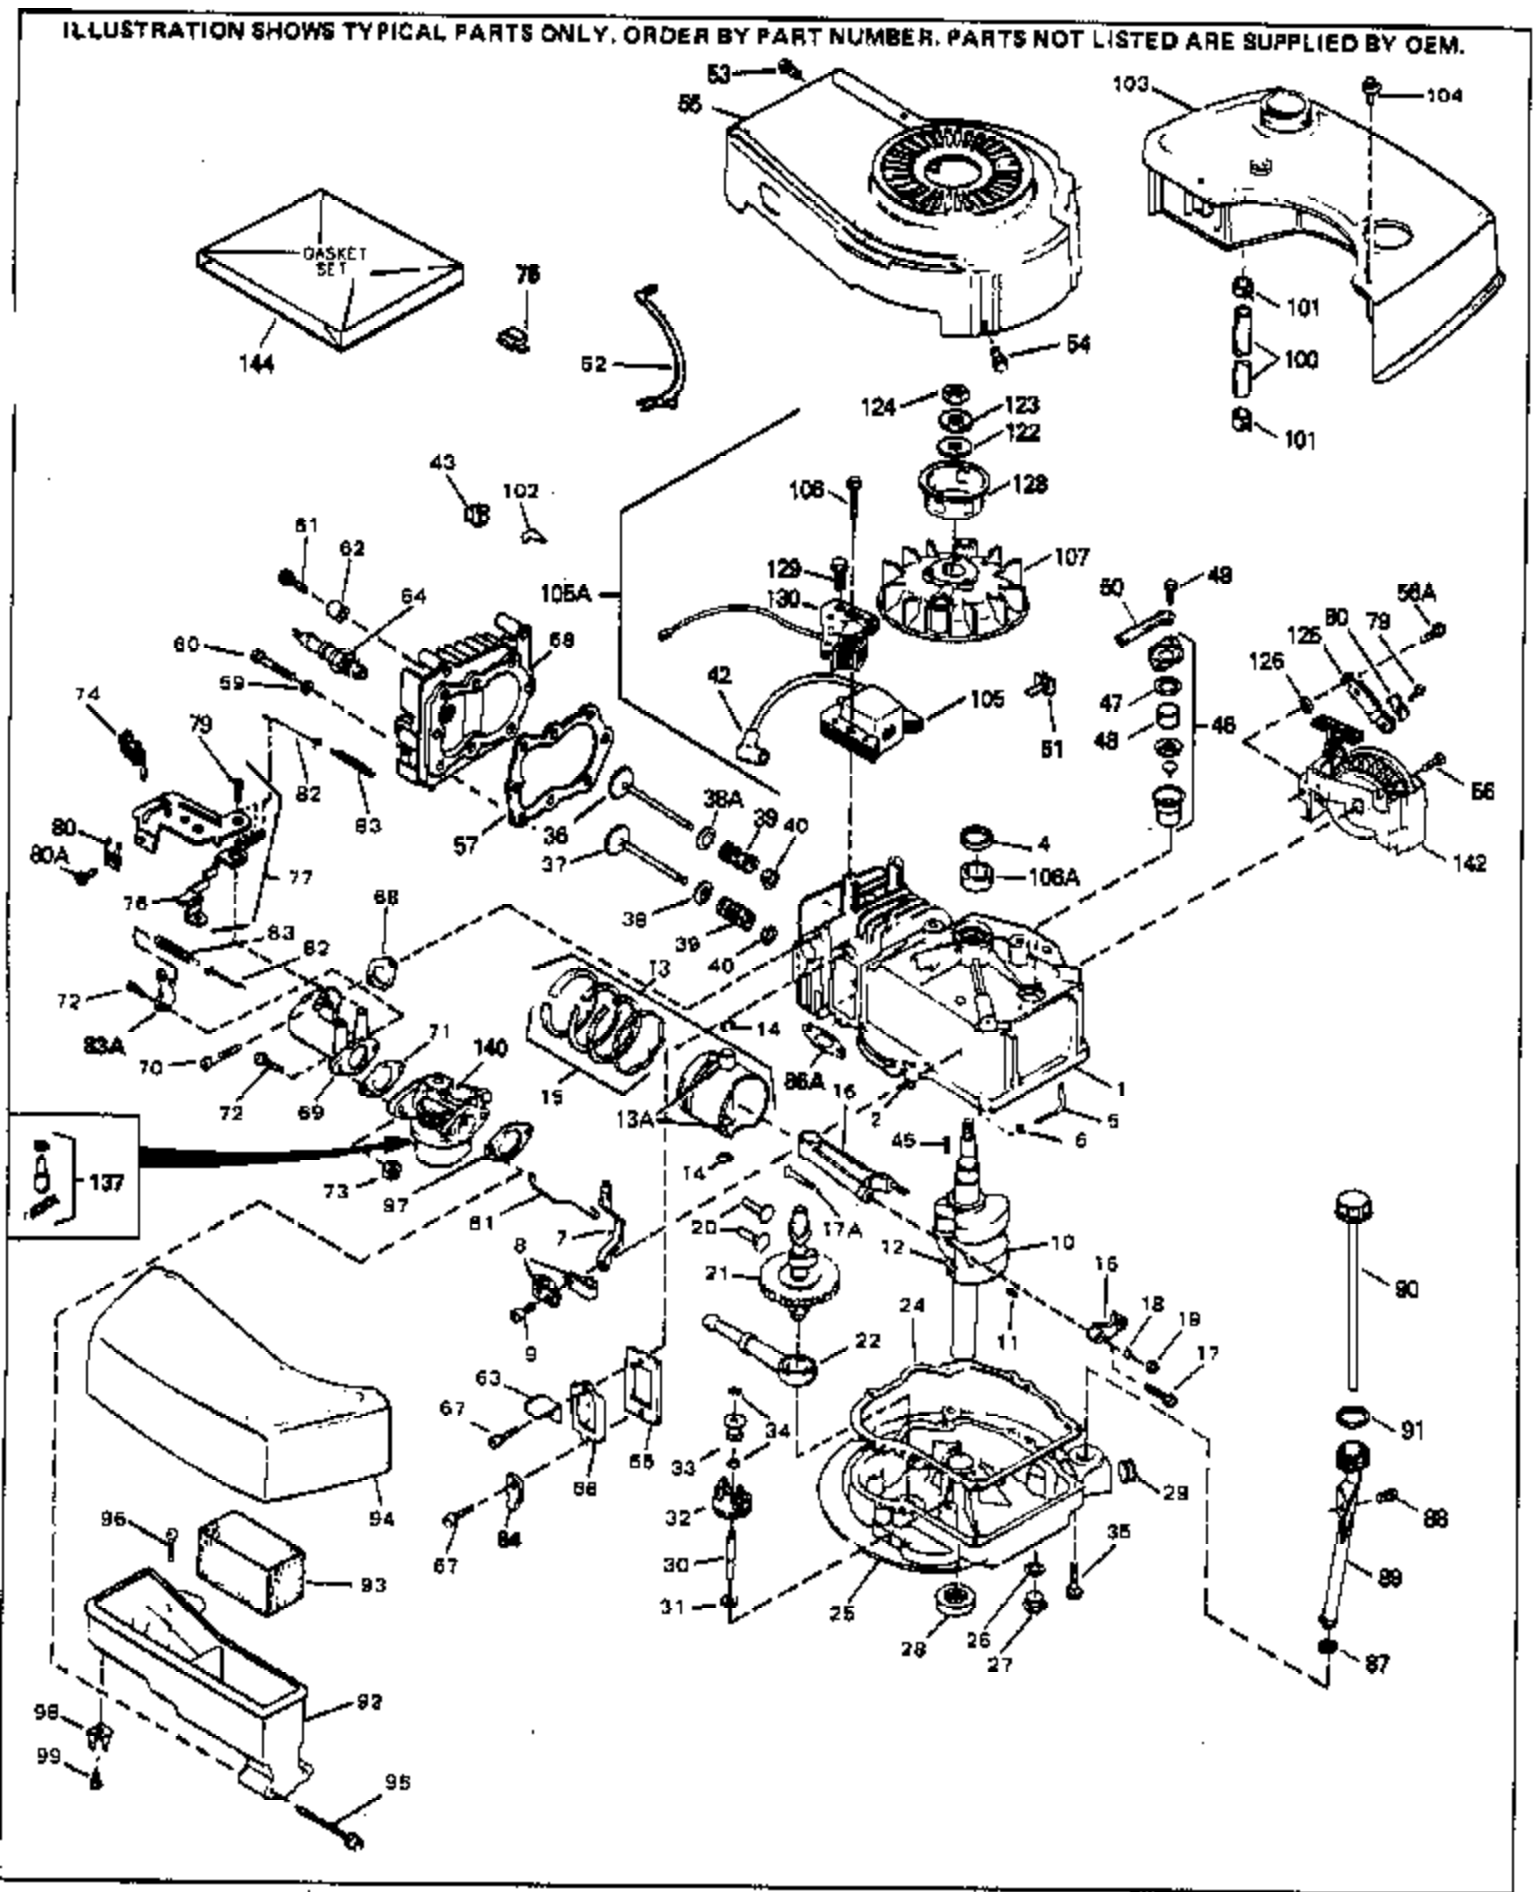

ILLUSTRATION SHOWS TYPICAL PARTS ONLY. ORDER BY PART NUMBER. PARTS NOT LISTED ARE SUPPLIED BY OEM.

Ref #	Part Number	Qty	Description
1	33899A		Cylinder (Incl. 2, 4 & 56) (2-13/16" Bore)
2	26727		Pin, Dowel
4	32600		Seal, Oil
5	30589		Rod, Governor (Incl. 6)
6	28277		Washer, Flat
7	32651		Lever, Governor
8	31335		Clamp, Governor lever (Clamp is positioned towardspark plug end on 1977-78 and latermodels. It is positioned opposite spark plugend on earlier models.)
9	650548		Screw, 8-32 x 5/16"
10	34085		Crankshaft
11	29783		Pin, Crankshaft (Not used on late production)
12	27613		Gear, Crankshaft (Not serviceable on late production)
13A	33562B		Piston & Pin Ass'y.(Incl.14)(Std.)(2- 13/16")
13A	33563B		Piston & Pin Ass'y. (Incl. 14) (.010" OS)
13A	33564B		Piston & Pin Ass'y. (Incl. 14) (.020" OS)
13	34535		Piston, Pin & Ring Set (Std.) (2-13/16" Bore)
13	34536		Piston, Pin & Ring Set (.010" OS)
13	34537		Piston, Pin & Ring Set (.020" OS)
14	20381		Ring, Piston pin retaining
15	33567		Ring Set (Std.) (2-13/16" Bore)
15	33568		Ring Set (.010" OS)
15	33569		Ring Set (.020" OS)
17	32610A		Bolt, Connecting rod
20	27241		Lifter, Valve
21	33553		Camshaft (MCR)
22	29914		Pump Assy., Oil
24	35261		* Gasket, Mounting flange
25	34311B		Flange Ass'y. (Incl. 27, 28, 29 & 30)
26	28833		* Drain Plug Gasket (Not req. w/plastic plug)
27	27244		Plug, Oil drain
28	27897		Seal, Oil
30	30574		Shaft, Mechanical governor
31	30590A		Washer, Flat
32	30591		Gear Assy., Governor (Incl. 31)
33	30588A		Spool, Governor
34	29193		Ring, Retaining
35	650488		Screw, 1/4-20 x 1-1/4"
36	29314B		Intake Valve (Std.) (Incl. 40)
36	29315C		Intake Valve (1/32" OS) (Incl. 40)
37	29313C		Exhaust Valve (Std.) (Incl. 40)
37	29315C		Exhaust Valve (1/32" OS) (Incl. 40)
38	31671		Cap, Upper valve spring
38A	31671		Cap, Upper valve spring (Intake)
39	31672		Spring, Valve (Exhaust)
40	31673		Cap, Lower valve spring
42	610118		Cover, Spark plug (Use as required)
43	27275		Clip, Hi tension wire
45	610951		Key, Flywheel
46	34214A		Breather Ass'y. (Incl. 47 thru 51)
47	33735		* Gasket, Breather
48	33734		Element, Breather
49	30200		Screw, 10-24 x 9/16"
50	33886		Tube, Breather
51	33887		Clip, Breather tube
52	35182		Ground Wire
53	30200		Screw, 10-24 x 9/16"