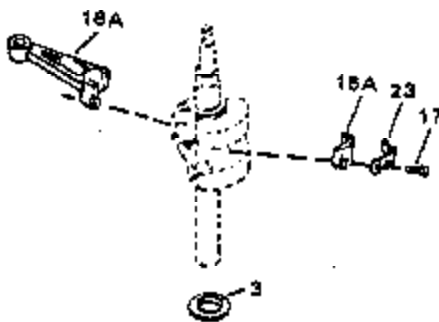

Ref #	Part Number	Qty	Description
142	590519		Side Mount Rewind Starter (Refer to Division 5, Section C, page 27 for breakdown)
144	33906A		* Gasket Set (Incl. items marked *)

ILLUSTRATION SHOWS TYPICAL PARTS ONLY. ORDER BY PART NUMBER. PARTS NOT LISTED ARE SUPPLIED BY OEM.