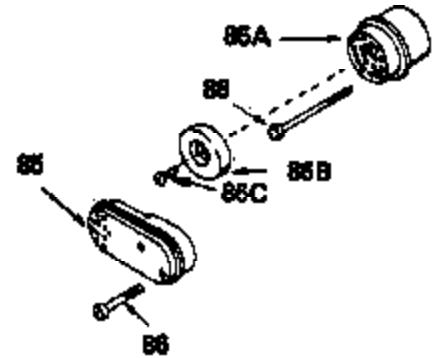

ILLUSTRATION SHOWS TYPICAL PARTS ONLY. ORDER BY PART NUMBER. PARTS NOT LISTED ARE SUPPLIED BY OEM.

131C

131B

131

131A

Ref #	Part Number	Qty	Description
3	32323		Washer, Thrust
16A	32875		Rod Assy., Connecting (Incl. 17)
17	32610A		Bolt, Connecting rod
23	32609		Plate, Lock (Used on early production with No. 32610 connecting rod bolt. Donot use with No. 32610A locking type bolt.)
41	650489		Screw, 1/4-20 x 5/8"
44	33876		Gasket, Stator
54	650561		Screw, 1/4-20 x 5/8"
55A	33907A		Housing, Blower
74	610973		Terminal Assy. (Use as required)
127	590343		Rope Assy., Starter
128A	33914		Cup (Early production only, not w/650 791)
138	30547A		Contact Assy., Breaker
139	30548B		Condenser
141	610900A		Magneto (w/ring gear) NOTE: The complete magneto is not available as an assembly. The magneto number is shown for reference purposes only. Order componentparts individually, as shown in parts list. (Refer to Division 5, Section B, page 35 for breakdown)
143			Electric Starter Kit (Supplied by OEM)