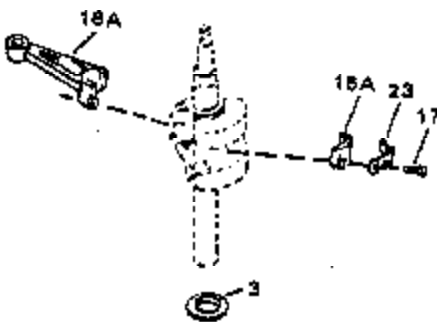

ILLUSTRATION SHOWS TYPICAL PARTS ONLY. ORDER BY PART NUMBER. PARTS NOT LISTED ARE SUPPLIED BY OEM.

131C

131B

131

131A

Ref #	Part Number	Qty	Description
3	32323		Washer, Thrust
16A	32875		Rod Assy., Connecting (Incl. 17)
17	32610A		Bolt, Connecting rod
23	32609		Plate, Lock (Used on early production with No. 32610 connecting rod bolt. Donot use with No. 32610A locking type bolt.)
41	650489		Screw, 1/4-20 x 5/8"
44	33876		Gasket, Stator
54	650561		Screw, 1/4-20 x 5/8"
55A	33907A		Housing, Blower
74	610973		Terminal Assy. (Use as required)
127	590343		Rope Assy., Starter
128A	33914		Cup (Early production only, not w/650 791)
138	30547A		Contact Assy., Breaker
139	30548B		Condenser
141	610900A		Magneto (w/ring gear) NOTE: The complete magneto is not available as an assembly. The magneto number is shown for reference purposes only. Order componentparts individually, as shown in parts list. (Refer to Division 5, Section B, page 35 for breakdown)
143			Electric Starter Kit (Supplied by OEM)