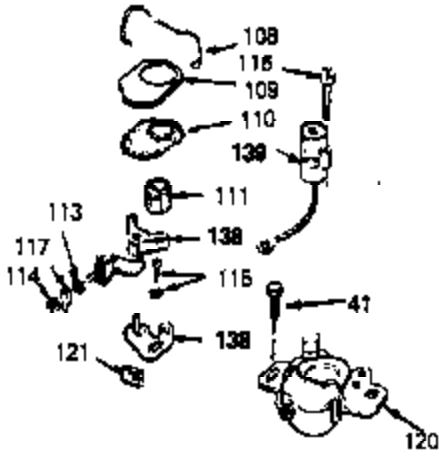

ILLUSTRATION SHOWS TYPICAL PARTS ONLY. ORDER BY PART NUMBER. PARTS NOT LISTED ARE SUPPLIED BY OEM.

131C

131B

131

131A

Ref #	Part Number	Qty	Description
3	32323		Washer, Thrust
16A	32875		Rod Assy., Connecting (Incl. 17)
17	32610A		Bolt, Connecting rod
23	32609		Plate, Lock (Used on early production with No. 32610 connecting rod bolt. Donot use with No. 32610A locking type bolt.)
41	650489		Screw, 1/4-20 x 5/8"
44	33876		Gasket, Stator
54	650561		Screw, 1/4-20 x 5/8"
55A	33907A		Housing, Blower
74	610973		Terminal Assy. (Use as required)
127	590343		Rope Assy., Starter
128A	33914		Cup (Early production only, not w/650 791)
138	30547A		Contact Assy., Breaker
139	30548B		Condenser
141	610900A		Magneto (w/ring gear) NOTE: The complete magneto is not available as an assembly. The magneto number is shown for reference purposes only. Order componentparts individually, as shown in parts list. (Refer to Division 5, Section B, page 35 for breakdown)
143			Electric Starter Kit (Supplied by OEM)