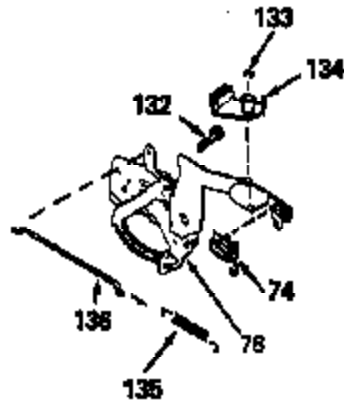

ILLUSTRATION SHOWS TYPICAL PARTS ONLY. ORDER BY PART NUMBER. PARTS NOT LISTED ARE SUPPLIED BY OEM.

131C

131B

131

131A

Ref #	Part Number	Qty	Description
3	32323		Washer, Thrust
16A	32875		Rod Assy., Connecting (Incl. 17)
17	32610A		Bolt, Connecting rod
23	32609		Plate, Lock (Used on early production with No. 32610 connecting rod bolt. Donot use with No. 32610A locking type bolt.)
41	650489		Screw, 1/4-20 x 5/8"
44	33876		Gasket, Stator
54	650561		Screw, 1/4-20 x 5/8"
55A	33907A		Housing, Blower
74	610973		Terminal Assy. (Use as required)
127	590343		Rope Assy., Starter
128A	33914		Cup (Early production only, not w/650 791)
138	30547A		Contact Assy., Breaker
139	30548B		Condenser
141	610900A		Magneto (w/ring gear) NOTE: The complete magneto is not available as an assembly. The magneto number is shown for reference purposes only. Order componentparts individually, as shown in parts list. (Refer to Division 5, Section B, page 35 for breakdown)
143			Electric Starter Kit (Supplied by OEM)