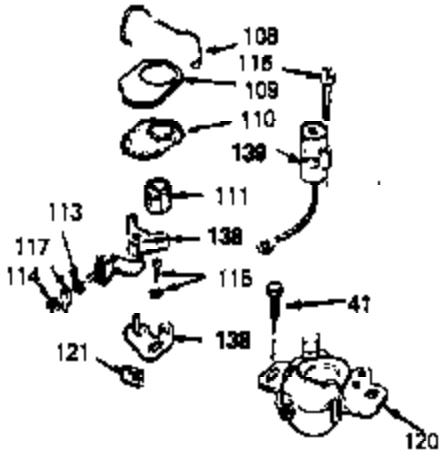

Ref #	Part Number	Qty	Description
140	631831		Carburetor (Incl. 71 & 137) (Refer to Division 5, Section A, page 132 for breakdown)
142	590519		Side Mount Rewind Starter (Refer to Division 5, Section C, page 27 for breakdown)
144	33906A		* Gasket Set (Incl. items marked *)

ILLUSTRATION SHOWS TYPICAL PARTS ONLY. ORDER BY PART NUMBER. PARTS NOT LISTED ARE SUPPLIED BY OEM.