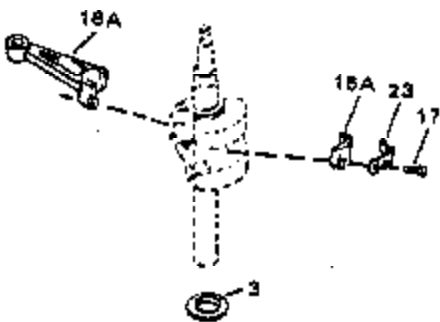

Ref #	Part Number	Qty	Description
140	631831		Carburetor (Incl. 71 & 137) (Refer to Division 5, Section A, page 132 for breakdown)
142	590519		Side Mount Rewind Starter (Refer to Division 5, Section C, page 27 for breakdown)
144	33906A		* Gasket Set (Incl. items marked *)

ILLUSTRATION SHOWS TYPICAL PARTS ONLY. ORDER BY PART NUMBER. PARTS NOT LISTED ARE SUPPLIED BY OEM.