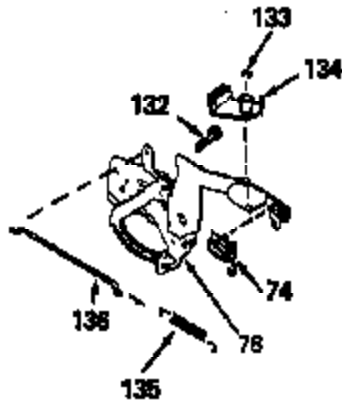

Ref #	Part Number	Qty	Description
140	631831		Carburetor (Incl. 71 & 137) (Refer to Division 5, Section A, page 132 for breakdown)
142	590519		Side Mount Rewind Starter (Refer to Division 5, Section C, page 27 for breakdown)
144	33906A		* Gasket Set (Incl. items marked *)

ILLUSTRATION SHOWS TYPICAL PARTS ONLY. ORDER BY PART NUMBER. PARTS NOT LISTED ARE SUPPLIED BY OEM.