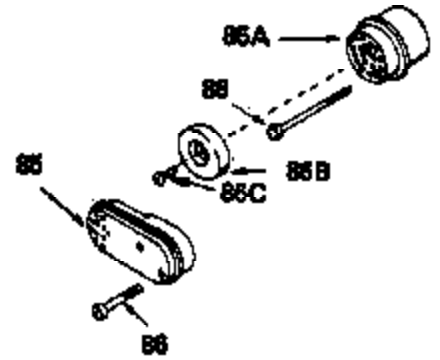

ILLUSTRATION SHOWS TYPICAL PARTS ONLY. ORDER BY PART NUMBER. PARTS NOT LISTED ARE SUPPLIED BY OEM.

Ref #	Part Number	Qty	Description
3	32323		Washer, Thrust
16A	32875		Rod Assy., Connecting (Incl. 17)
17	32610A		Bolt, Connecting rod
23	32609		Plate, Lock (Used on early production with No. 32610 connecting rod bolt. Donot use with No. 32610A locking type bolt.)
41	650489		Screw, 1/4-20 x 5/8"
44	33876		Gasket, Stator
54	650561		Screw, 1/4-20 x 5/8"
55A	33907A		Housing, Blower
74	610973		Terminal Assy. (Use as required)
108	30551		Spring, Breaker box cover
109	610947		Cover, Dust
110	610955		Gasket, Stator cover
111	30992		Cam, Breaker
113	610385		Washer
114	610408		Nut
115	29181		Breaker Fastening Screw & Washer
116	610593		Screw, Condenser fastening
117	33356		Terminal, Ground
120	611006		Stator (Incl.108, 113 thru 117, 121,1 38,139)
121	30549		Felt, Cam wiper
127	590343		Rope Assy., Starter
128A	33914		Cup (Early production only, not w/650 791)
138	30547A		Contact Assy., Breaker
139	30548B		Condenser
143			Electric Starter Kit (Supplied by OEM)