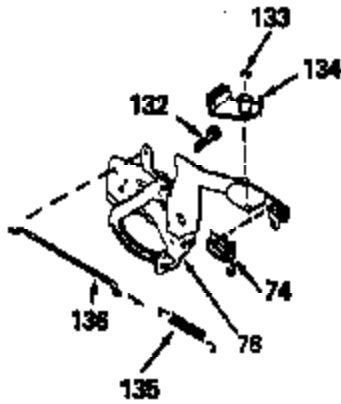

ILLUSTRATION SHOWS TYPICAL PARTS ONLY. ORDER BY PART NUMBER. PARTS NOT LISTED ARE SUPPLIED BY OEM.

Ref #	Part Number	Qty	Description
3	32323		Washer, Thrust
16A	32875		Rod Assy., Connecting (Incl. 17)
17	32610A		Bolt, Connecting rod
23	32609		Plate, Lock (Used on early production with No. 32610 connecting rod bolt. Donot use with No. 32610A locking type bolt.)
41	650489		Screw, 1/4-20 x 5/8"
44	33876		Gasket, Stator
54	650561		Screw, 1/4-20 x 5/8"
55A	33907A		Housing, Blower
74	610973		Terminal Assy. (Use as required)
108	30551		Spring, Breaker box cover
109	610947		Cover, Dust
110	610955		Gasket, Stator cover
111	30992		Cam, Breaker
113	610385		Washer
114	610408		Nut
115	29181		Breaker Fastening Screw & Washer
116	610593		Screw, Condenser fastening
117	33356		Terminal, Ground
120	611006		Stator (Incl.108, 113 thru 117, 121,1 38,139)
121	30549		Felt, Cam wiper
127	590343		Rope Assy., Starter
128A	33914		Cup (Early production only, not w/650 791)
138	30547A		Contact Assy., Breaker
139	30548B		Condenser
143			Electric Starter Kit (Supplied by OEM)