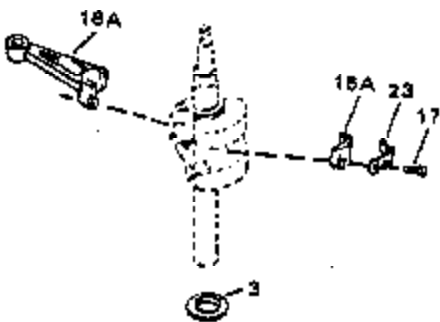

ILLUSTRATION SHOWS TYPICAL PARTS ONLY. ORDER BY PART NUMBER. PARTS NOT LISTED ARE SUPPLIED BY OEM.

Ref #	Part Number	Qty	Description
3	32323		Washer, Thrust
16A	32875		Rod Assy., Connecting (Incl. 17)
17	32610A		Bolt, Connecting rod
23	32609		Plate, Lock (Used on early production with No. 32610 connecting rod bolt. Donot use with No. 32610A locking type bolt.)
41	650489		Screw, 1/4-20 x 5/8"
44	33876		Gasket, Stator
54	650561		Screw, 1/4-20 x 5/8"
55A	33907A		Housing, Blower
74	610973		Terminal Assy. (Use as required)
108	30551		Spring, Breaker box cover
109	610947		Cover, Dust
110	610955		Gasket, Stator cover
111	30992		Cam, Breaker
113	610385		Washer
114	610408		Nut
115	29181		Breaker Fastening Screw & Washer
116	610593		Screw, Condenser fastening
117	33356		Terminal, Ground
120	611006		Stator (Incl.108, 113 thru 117, 121,1 38,139)
121	30549		Felt, Cam wiper
127	590343		Rope Assy., Starter
128A	33914		Cup (Early production only, not w/650 791)
138	30547A		Contact Assy., Breaker
139	30548B		Condenser
143			Electric Starter Kit (Supplied by OEM)