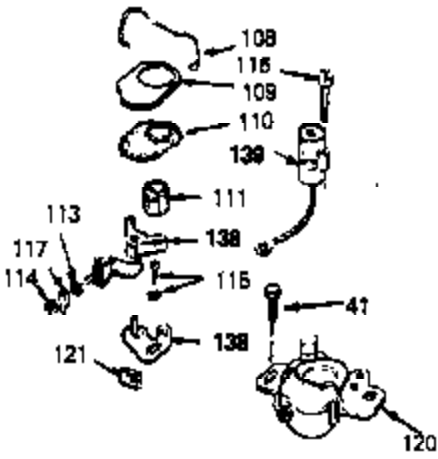

ILLUSTRATION SHOWS TYPICAL PARTS ONLY. ORDER BY PART NUMBER. PARTS NOT LISTED ARE SUPPLIED BY OEM.

Ref #	Part Number	Qty	Description
3	32323		Washer, Thrust
16A	32875		Rod Assy., Connecting (Incl. 17)
17	32610A		Bolt, Connecting rod
23	32609		Plate, Lock (Used on early production with No. 32610 connecting rod bolt. Donot use with No. 32610A locking type bolt.)
41	650489		Screw, 1/4-20 x 5/8"
44	33876		Gasket, Stator
54	650561		Screw, 1/4-20 x 5/8"
55A	33907A		Housing, Blower
74	610973		Terminal Assy. (Use as required)
108	30551		Spring, Breaker box cover
109	610947		Cover, Dust
110	610955		Gasket, Stator cover
111	30992		Cam, Breaker
113	610385		Washer
114	610408		Nut
115	29181		Breaker Fastening Screw & Washer
116	610593		Screw, Condenser fastening
117	33356		Terminal, Ground
120	611006		Stator (Incl.108, 113 thru 117, 121,1 38,139)
121	30549		Felt, Cam wiper
127	590343		Rope Assy., Starter
128A	33914		Cup (Early production only, not w/650 791)
138	30547A		Contact Assy., Breaker
139	30548B		Condenser
143			Electric Starter Kit (Supplied by OEM)