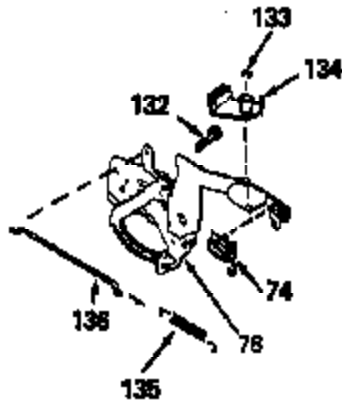

Ref #	Part Number	Qty	Description
144	33906A		* Gasket Set (Incl. items marked *)

ILLUSTRATION SHOWS TYPICAL PARTS ONLY. ORDER BY PART NUMBER. PARTS NOT LISTED ARE SUPPLIED BY OEM.

Ref #	Part Number	Qty	Description
	3 32323		Washer, Thrust
	16A 32875		Rod Assy., Connecting (Incl. 17)
	17 32610A		Bolt, Connecting rod
	23 32609		Plate, Lock (Used on early production with No. 32610 connecting rod bolt. Donot use with No. 32610A locking type bolt.)
	41 650489		Screw, 1/4-20 x 5/8"
	44 33876		Gasket, Stator
	54 650561		Screw, 1/4-20 x 5/8"
	74 610973		Terminal Assy. (Use as required)
	108 30551		Spring, Breaker box cover
	109 610947		Cover, Dust
	110 610955		Gasket, Stator cover
	111 30992		Cam, Breaker
	113 610385		Washer
	114 610408		Nut
	115 29181		Breaker Fastening Screw & Washer
	116 610593		Screw, Condenser fastening
	117 33356		Terminal, Ground
	120 611006		Stator (Incl.108, 113 thru 117, 121,1 38,139)
	121 30549		Felt, Cam wiper
	128A 33914		Cup (Early production only, not w/650 791)
	138 30547A		Contact Assy., Breaker
	139 30548B		Condenser
	143		Electric Starter Kit (Supplied by OEM)