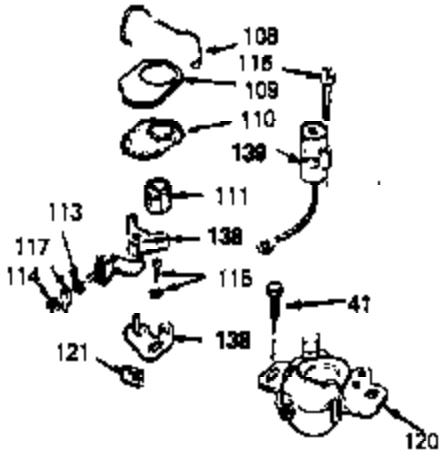

Ref #	Part Number	Qty	Description
144	33906A		* Gasket Set (Incl. items marked *)

ILLUSTRATION SHOWS TYPICAL PARTS ONLY. ORDER BY PART NUMBER. PARTS NOT LISTED ARE SUPPLIED BY OEM.

Ref #	Part Number	Qty	Description
	3 32323		Washer, Thrust
	16A 32875		Rod Assy., Connecting (Incl. 17)
	17 32610A		Bolt, Connecting rod
	23 32609		Plate, Lock (Used on early production with No. 32610 connecting rod bolt. Donot use with No. 32610A locking type bolt.)
	41 650489		Screw, 1/4-20 x 5/8"
	44 33876		Gasket, Stator
	54 650561		Screw, 1/4-20 x 5/8"
	74 610973		Terminal Assy. (Use as required)
	108 30551		Spring, Breaker box cover
	109 610947		Cover, Dust
	110 610955		Gasket, Stator cover
	111 30992		Cam, Breaker
	113 610385		Washer
	114 610408		Nut
	115 29181		Breaker Fastening Screw & Washer
	116 610593		Screw, Condenser fastening
	117 33356		Terminal, Ground
	120 611006		Stator (Incl.108, 113 thru 117, 121,1 38,139)
	121 30549		Felt, Cam wiper
	128A 33914		Cup (Early production only, not w/650 791)
	138 30547A		Contact Assy., Breaker
	139 30548B		Condenser
	143		Electric Starter Kit (Supplied by OEM)