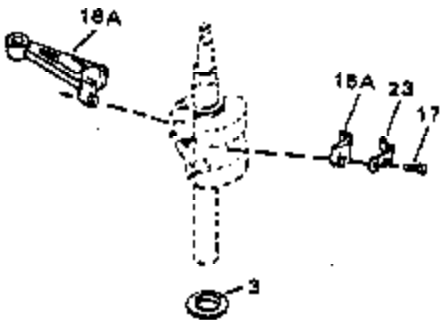

Ref #	Part Number	Qty	Description
144	33906A		* Gasket Set (Incl. items marked *)

ILLUSTRATION SHOWS TYPICAL PARTS ONLY. ORDER BY PART NUMBER. PARTS NOT LISTED ARE SUPPLIED BY OEM.

Ref #	Part Number	Qty	Description
	3 32323		Washer, Thrust
	16A 32875		Rod Assy., Connecting (Incl. 17)
	17 32610A		Bolt, Connecting rod
	23 32609		Plate, Lock (Used on early production with No. 32610 connecting rod bolt. Donot use with No. 32610A locking type bolt.)
	41 650489		Screw, 1/4-20 x 5/8"
	44 33876		Gasket, Stator
	54 650561		Screw, 1/4-20 x 5/8"
	74 610973		Terminal Assy. (Use as required)
	108 30551		Spring, Breaker box cover
	109 610947		Cover, Dust
	110 610955		Gasket, Stator cover
	111 30992		Cam, Breaker
	113 610385		Washer
	114 610408		Nut
	115 29181		Breaker Fastening Screw & Washer
	116 610593		Screw, Condenser fastening
	117 33356		Terminal, Ground
	120 611006		Stator (Incl.108, 113 thru 117, 121,1 38,139)
	121 30549		Felt, Cam wiper
	128A 33914		Cup (Early production only, not w/650 791)
	138 30547A		Contact Assy., Breaker
	139 30548B		Condenser
	143		Electric Starter Kit (Supplied by OEM)