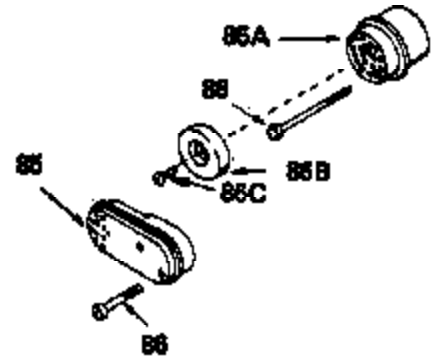

Ref #	Part Number	Qty	Description
144	33906A		* Gasket Set (Incl. items marked *)

ILLUSTRATION SHOWS TYPICAL PARTS ONLY. ORDER BY PART NUMBER. PARTS NOT LISTED ARE SUPPLIED BY OEM.

Ref #	Part Number	Qty	Description
	3 32323		Washer, Thrust
	16A 32875		Rod Assy., Connecting (Incl. 17)
	17 32610A		Bolt, Connecting rod
	23 32609		Plate, Lock (Used on early production with No. 32610 connecting rod bolt. Donot use with No. 32610A locking type bolt.)
	41 650489		Screw, 1/4-20 x 5/8"
	44 33876		Gasket, Stator
	54 650561		Screw, 1/4-20 x 5/8"
	74 610973		Terminal Assy. (Use as required)
	108 30551		Spring, Breaker box cover
	109 610947		Cover, Dust
	110 610955		Gasket, Stator cover
	111 30992		Cam, Breaker
	113 610385		Washer
	114 610408		Nut
	115 29181		Breaker Fastening Screw & Washer
	116 610593		Screw, Condenser fastening
	117 33356		Terminal, Ground
	120 611006		Stator (Incl.108, 113 thru 117, 121,1 38,139)
	121 30549		Felt, Cam wiper
	128A 33914		Cup (Early production only, not w/650 791)
	138 30547A		Contact Assy., Breaker
	139 30548B		Condenser
	143		Electric Starter Kit (Supplied by OEM)