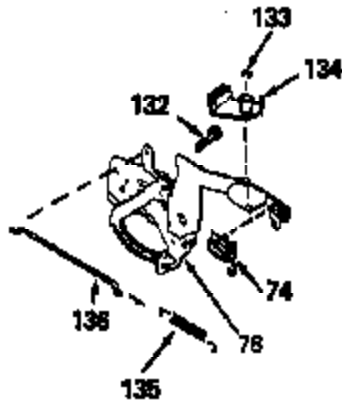

Ref #	Part Number	Qty	Description
140	632050		Carburetor (Incl. 71, 72, 95 & 137) (Refer to Division 5, Section A, page A2-10 for breakdown)
142	590519		Side Mount Rewind Starter (Refer to Division 5, Section C, page 27 for breakdown)
144	33906A		* Gasket Set (Incl. items marked *)

ILLUSTRATION SHOWS TYPICAL PARTS ONLY. ORDER BY PART NUMBER. PARTS NOT LISTED ARE SUPPLIED BY OEM.