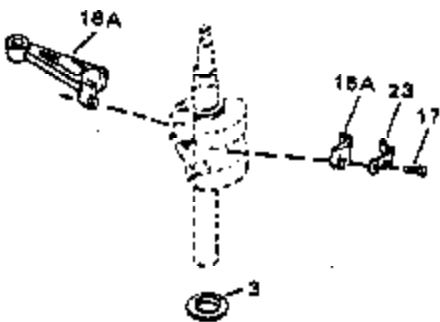

Ref #	Part Number	Qty	Description
140	632050		Carburetor (Incl. 71, 72, 95 & 137) (Refer to Division 5, Section A, page A2-10 for breakdown)
142	590519		Side Mount Rewind Starter (Refer to Division 5, Section C, page 27 for breakdown)
144	33906A		* Gasket Set (Incl. items marked *)

ILLUSTRATION SHOWS TYPICAL PARTS ONLY. ORDER BY PART NUMBER. PARTS NOT LISTED ARE SUPPLIED BY OEM.