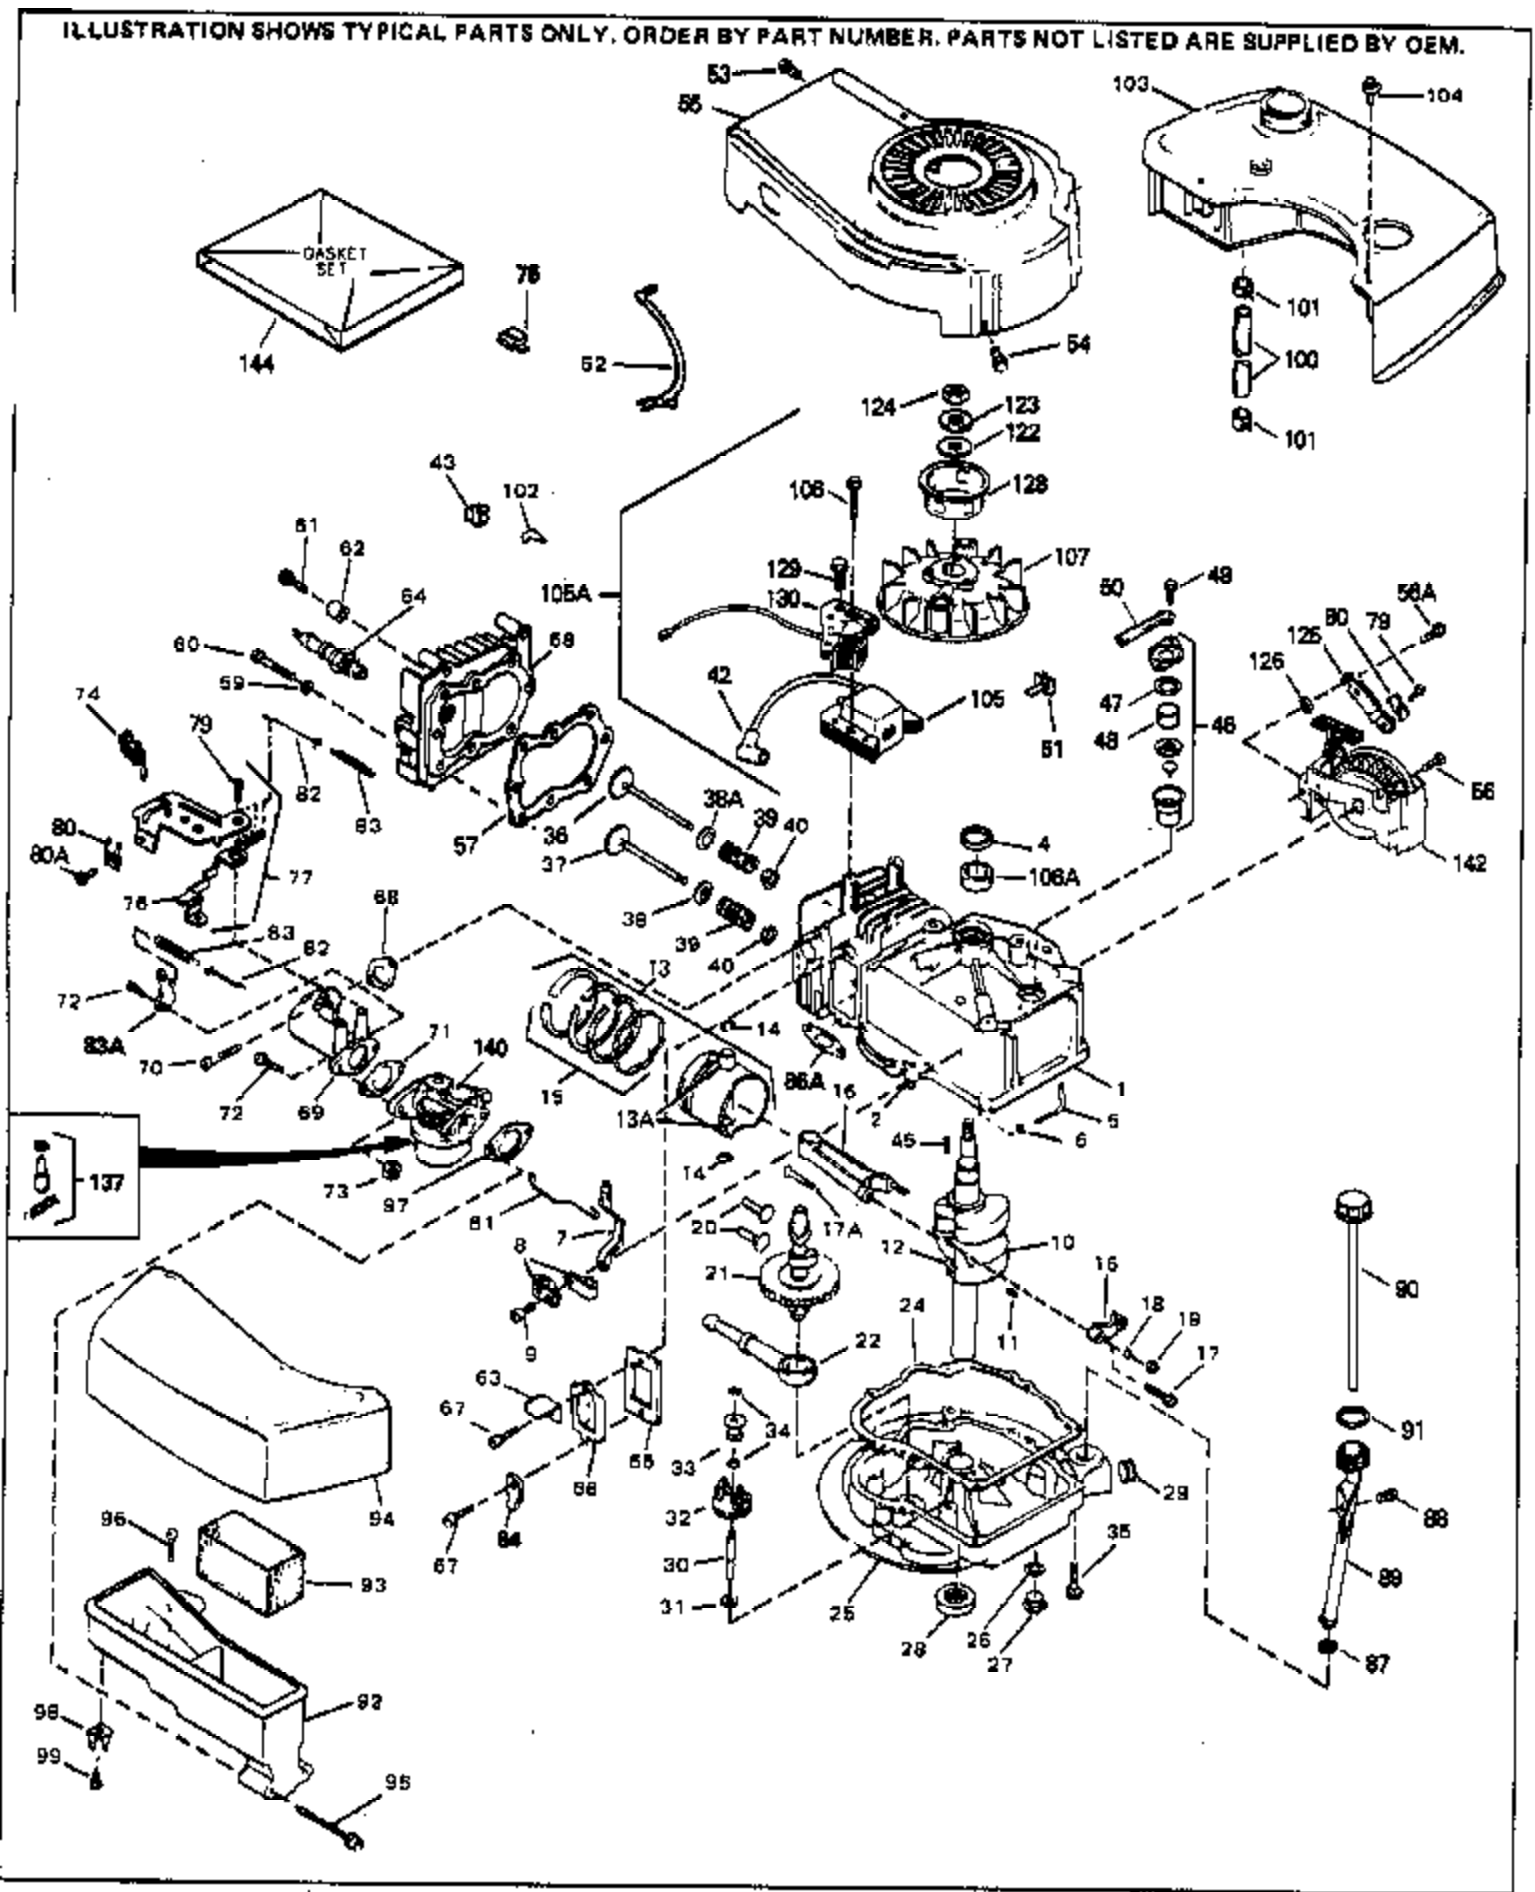

ILLUSTRATION SHOWS TYPICAL PARTS ONLY. ORDER BY PART NUMBER. PARTS NOT LISTED ARE SUPPLIED BY OEM.

Engine Parts List #1

Ref #	Part Number	Qty	Description
1	33899A		Cylinder (Incl. 2, 4 & 56) (2-13/16" Bore)
2	26727		Pin, Dowel
4	32600		Seal, Oil
5	30589		Rod, Governor (Incl. 6)
6	28277		Washer, Flat
7	32651		Lever, Governor
8	31335		Clamp, Governor lever (Clamp is positioned towardspark plug end on 1977-78 and latermodels. It is positioned opposite spark plugend on earlier models.)
9	650548		Screw, 8-32 x 5/16"
10	34085		Crankshaft
11	29783		Pin, Crankshaft (Not used on late production)
12	27613		Gear, Crankshaft (Not serviceable on late production)
13A	33562B		Piston & Pin Ass'y.(Incl.14)(Std.)(2- 13/16")
13A	33563B		Piston & Pin Ass'y. (Incl. 14) (.010" OS)
13A	33564B		Piston & Pin Ass'y. (Incl. 14) (.020" OS)
13	34535		Piston, Pin & Ring Set (Std.) (2-13/16" Bore)
13	34536		Piston, Pin & Ring Set (.010" OS)
13	34537		Piston, Pin & Ring Set (.020" OS)
14	20381		Ring, Piston pin retaining
15	33567		Ring Set (Std.) (2-13/16" Bore)
15	33568		Ring Set (.010" OS)
15	33569		Ring Set (.020" OS)
17	32610A		Bolt, Connecting rod
20	27241		Lifter, Valve
21	33553		Camshaft (MCR)
22	29914		Pump Assy., Oil
24	35261		* Gasket, Mounting flange
25	34311B		Flange Ass'y. (Incl. 27, 28, 29 & 30)
26	28833		* Drain Plug Gasket (Not req. w/plastic plug)
27	27244		Plug, Oil drain
28	27897		Seal, Oil
30	30574		Shaft, Mechanical governor
31	30590A		Washer, Flat
32	31947		Gear Assy., Governor
33	33903		Spool, Governor
34	29193		Ring, Retaining
35	650488		Screw, 1/4-20 x 1-1/4"
36	29314B		Intake Valve (Std.) (Incl. 40)
36	29315C		Intake Valve (1/32" OS) (Incl. 40)
37	29313C		Exhaust Valve (Std.) (Incl. 40)
37	29315C		Exhaust Valve (1/32" OS) (Incl. 40)
38	31671		Cap, Upper valve spring
38A	31671		Cap, Upper valve spring (Intake)
39	31672		Spring, Valve (Exhaust)
40	31673		Cap, Lower valve spring
42	610118		Cover, Spark plug (Use as required)
43	27275		Clip, Hi tension wire
45	610951		Key, Flywheel
46	34214A		Breather Ass'y. (Incl. 47 thru 51)
47	33735		* Gasket, Breather
48	33734		Element, Breather
49	30200		Screw, 10-24 x 9/16"
50	33886		Tube, Breather
51	33887		Clip, Breather tube
52	33888		Ground Wire
53	30200		Screw, 10-24 x 9/16"