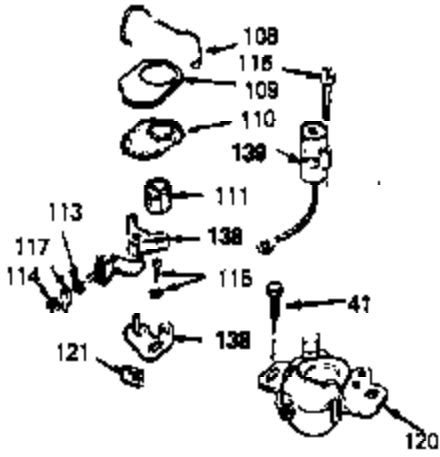

Ref #	Part Number	Qty	Description
140	632050		Carburetor (Incl. 71, 72, 95 & 137) (Refer to Division 5, Section A, page A2-10 for breakdown)
142	590519		Side Mount Rewind Starter (Refer to Division 5, Section C, page 27 for breakdown)
144	33906A		* Gasket Set (Incl. items marked *)

ILLUSTRATION SHOWS TYPICAL PARTS ONLY. ORDER BY PART NUMBER. PARTS NOT LISTED ARE SUPPLIED BY OEM.