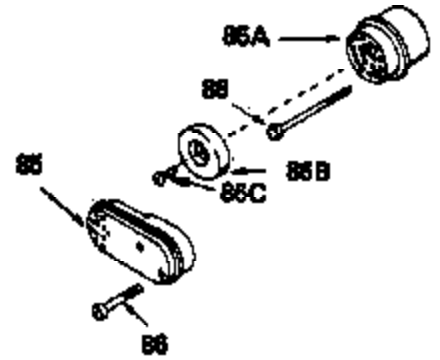

Ref #	Part Number	Qty	Description
140	632050		Carburetor (Incl. 71, 72, 95 & 137) (Refer to Division 5, Section A, page A2-10 for breakdown)
142	590519		Side Mount Rewind Starter (Refer to Division 5, Section C, page 27 for breakdown)
144	33906A		* Gasket Set (Incl. items marked *)

ILLUSTRATION SHOWS TYPICAL PARTS ONLY. ORDER BY PART NUMBER. PARTS NOT LISTED ARE SUPPLIED BY OEM.