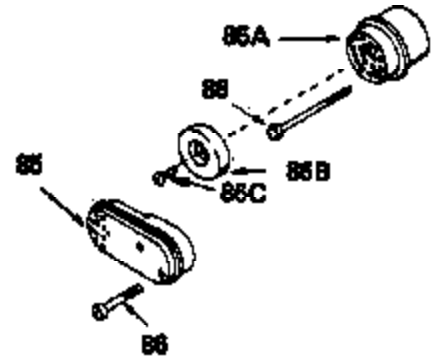

Ref #	Part Number	Qty	Description
144	33906A		* Gasket Set (Incl. items marked *)

ILLUSTRATION SHOWS TYPICAL PARTS ONLY. ORDER BY PART NUMBER. PARTS NOT LISTED ARE SUPPLIED BY OEM.

Ref #	Part Number	Qty	Description
3	32323		Washer, Thrust
16A	32875		Rod Assy., Connecting (Incl. 17)
17	32610A		Bolt, Connecting rod
23	32609		Plate, Lock (Used on early production with No. 32610 connecting rod bolt. Donot use with No. 32610A locking type bolt.)
54	650561		Screw, 1/4-20 x 5/8"
74	610973		Terminal Assy. (Use as required)
128A	33914		Cup (Early production only, not w/650 791)
143			Electric Starter Kit (Supplied by OEM)