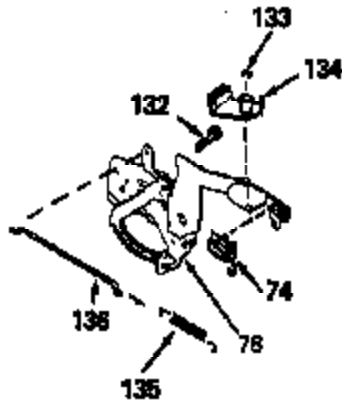

Ref #	Part Number	Qty	Description
144	33906A		* Gasket Set (Incl. items marked *)

ILLUSTRATION SHOWS TYPICAL PARTS ONLY. ORDER BY PART NUMBER. PARTS NOT LISTED ARE SUPPLIED BY OEM.

Ref #	Part Number	Qty	Description
3	32323		Washer, Thrust
16A	32875		Rod Assy., Connecting (Incl. 17)
17	32610A		Bolt, Connecting rod
23	32609		Plate, Lock (Used on early production with No. 32610 connecting rod bolt. Donot use with No. 32610A locking type bolt.)
54	650561		Screw, 1/4-20 x 5/8"
74	610973		Terminal Assy. (Use as required)
128A	33914		Cup (Early production only, not w/650 791)
143			Electric Starter Kit (Supplied by OEM)