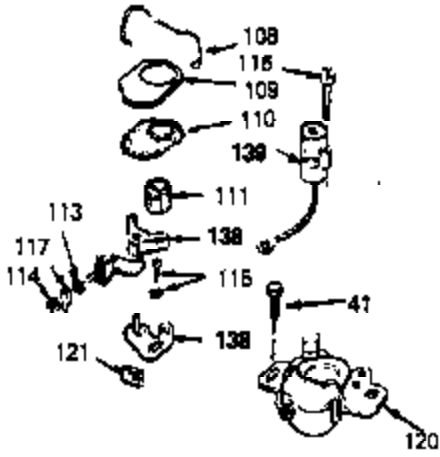

Ref #	Part Number	Qty	Description
144	33906A		* Gasket Set (Incl. items marked *)

ILLUSTRATION SHOWS TYPICAL PARTS ONLY. ORDER BY PART NUMBER. PARTS NOT LISTED ARE SUPPLIED BY OEM.

Ref #	Part Number	Qty	Description
3	32323		Washer, Thrust
16A	32875		Rod Assy., Connecting (Incl. 17)
17	32610A		Bolt, Connecting rod
23	32609		Plate, Lock (Used on early production with No. 32610 connecting rod bolt. Donot use with No. 32610A locking type bolt.)
54	650561		Screw, 1/4-20 x 5/8"
74	610973		Terminal Assy. (Use as required)
128A	33914		Cup (Early production only, not w/650 791)
143			Electric Starter Kit (Supplied by OEM)