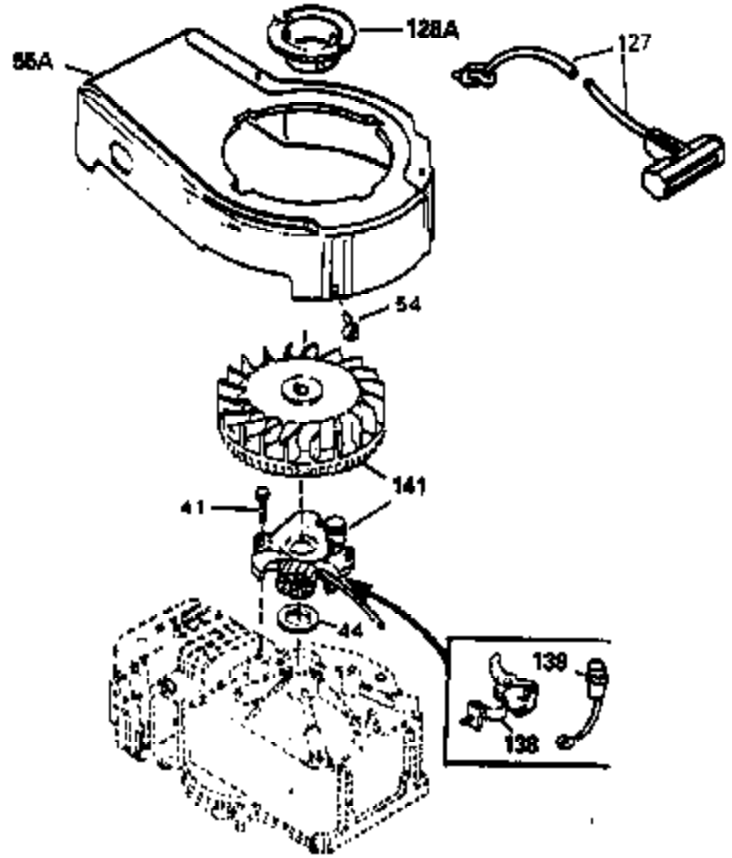

Ref #	Part Number	Qty	Description
144	33906A		* Gasket Set (Incl. items marked *)

ILLUSTRATION SHOWS TYPICAL PARTS ONLY. ORDER BY PART NUMBER. PARTS NOT LISTED ARE SUPPLIED BY OEM.

Ref #	Part Number	Qty	Description
3	32323		Washer, Thrust
16A	32875		Rod Assy., Connecting (Incl. 17)
17	32610A		Bolt, Connecting rod
23	32609		Plate, Lock (Used on early production with No. 32610 connecting rod bolt. Donot use with No. 32610A locking type bolt.)
54	650561		Screw, 1/4-20 x 5/8"
74	610973		Terminal Assy. (Use as required)
128A	33914		Cup (Early production only, not w/650 791)
143			Electric Starter Kit (Supplied by OEM)