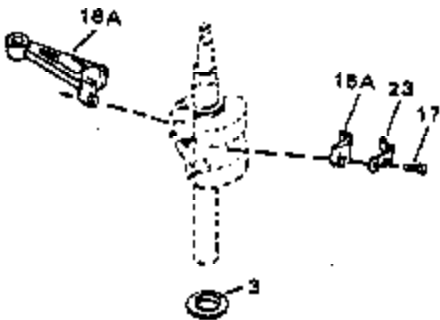

Ref #	Part Number	Qty	Description
144	33906A		* Gasket Set (Incl. items marked *)

ILLUSTRATION SHOWS TYPICAL PARTS ONLY. ORDER BY PART NUMBER. PARTS NOT LISTED ARE SUPPLIED BY OEM.

Ref #	Part Number	Qty	Description
3	32323		Washer, Thrust
16A	32875		Rod Assy., Connecting (Incl. 17)
17	32610A		Bolt, Connecting rod
23	32609		Plate, Lock (Used on early production with No. 32610 connecting rod bolt. Donot use with No. 32610A locking type bolt.)
54	650561		Screw, 1/4-20 x 5/8"
74	610973		Terminal Assy. (Use as required)
128A	33914		Cup (Early production only, not w/650 791)
143			Electric Starter Kit (Supplied by OEM)