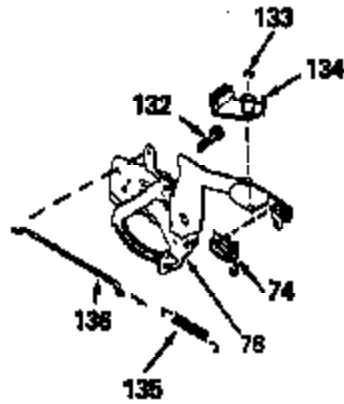

ILLUSTRATION SHOWS TYPICAL PARTS ONLY. ORDER BY PART NUMBER. PARTS NOT LISTED ARE SUPPLIED BY OEM.

Ref #	Part Number	Qty	Description
17	32610A		Connecting Rod Bolt
54	650561		Screw, 1/4-20 x 5/8"