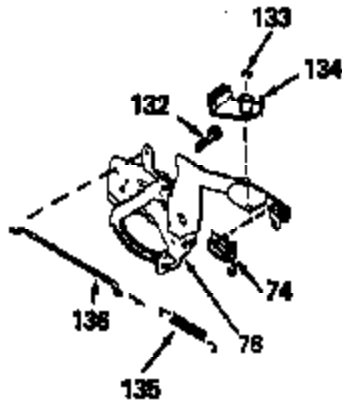

ILLUSTRATION SHOWS TYPICAL PARTS ONLY. ORDER BY PART NUMBER. PARTS NOT LISTED ARE SUPPLIED BY OEM.

Ref #	Part Number	Qty	Description
3	32323		Washer
17	32610A		Connecting Rod Bolt
54	650561		Screw, 1/4-20 x 5/8"