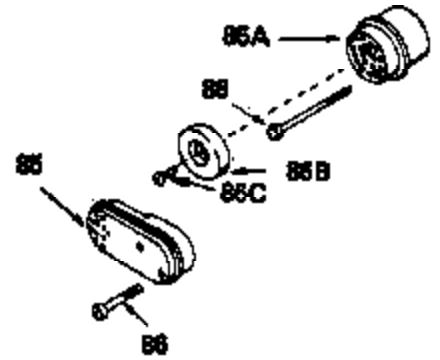

ILLUSTRATION SHOWS TYPICAL PARTS ONLY. ORDER BY PART NUMBER. PARTS NOT LISTED ARE SUPPLIED BY OEM.

Ref #	Part Number	Qty	Description
3	32323		Washer
17	32610A		Connecting Rod Bolt
54	650561		Screw, 1/4-20 x 5/8"