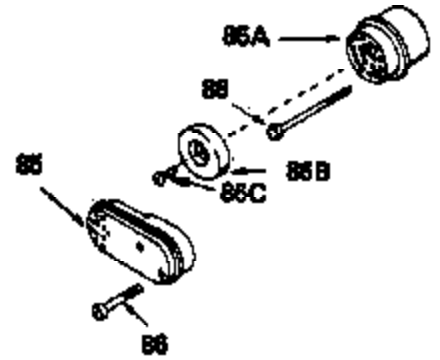

ILLUSTRATION SHOWS TYPICAL PARTS ONLY. ORDER BY PART NUMBER. PARTS NOT LISTED ARE SUPPLIED BY OEM.

Ref #	Part Number	Qty	Description
17	32610A		Connecting Rod Bolt
54	650561		Screw, 1/4-20 x 5/8"
74	610973		Terminal
85A	35708		Muffler (Incl. 86)
86B	32431		Muffler Cover
86	650795		Screw, 1/4-20 x 2-1/4"
86C	650760		Screw, 8-32 x 3/8"
127	590343		Starter Rope Assy.