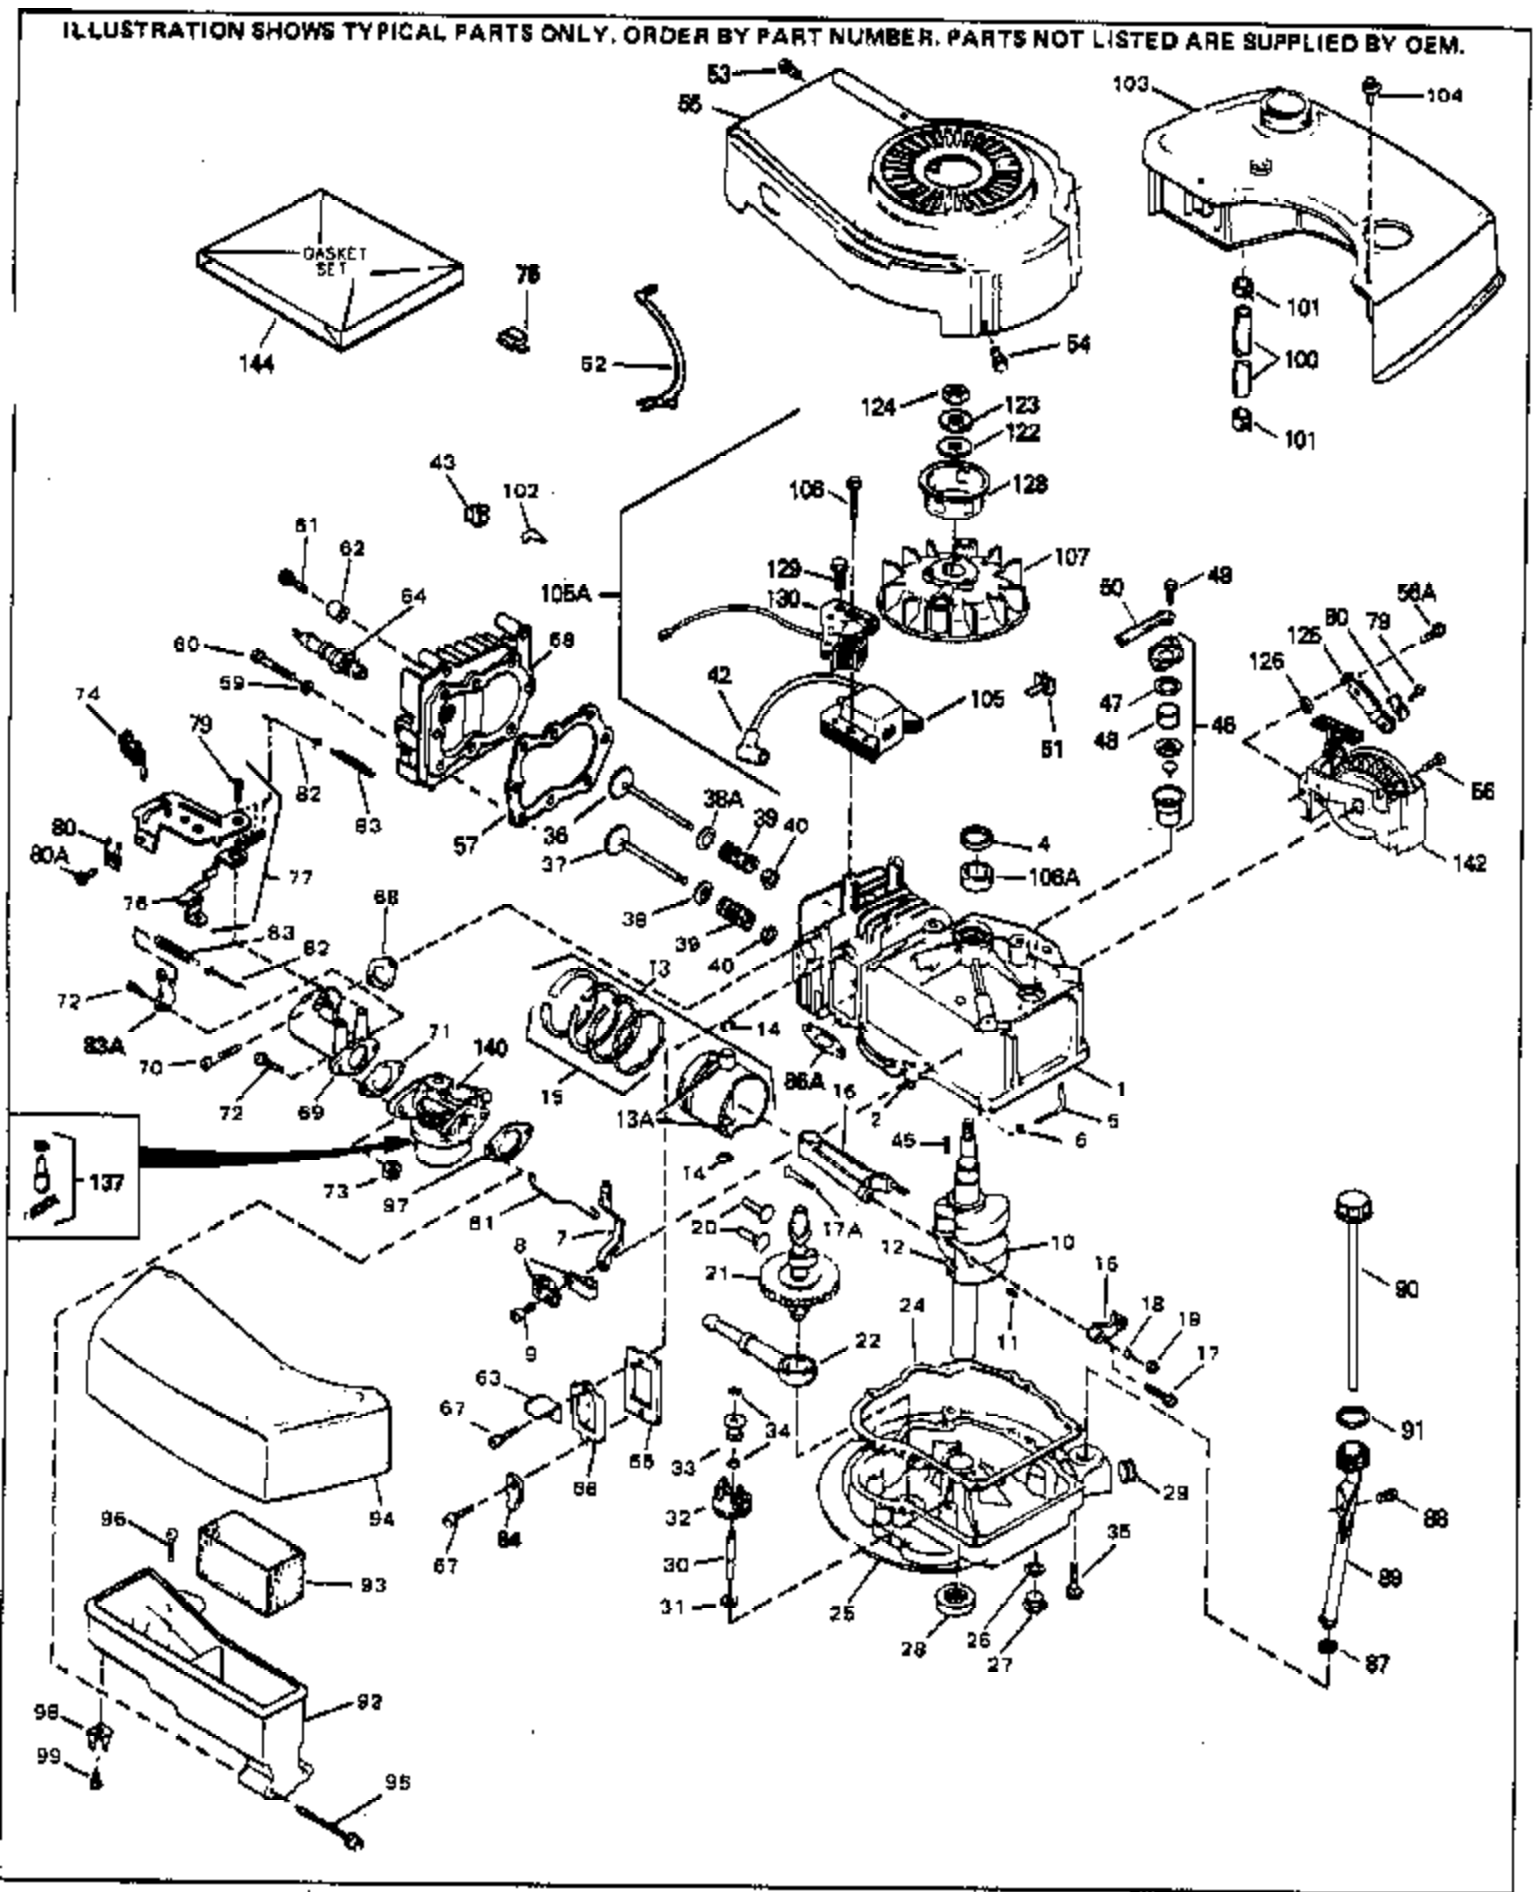

ILLUSTRATION SHOWS TYPICAL PARTS ONLY. ORDER BY PART NUMBER. PARTS NOT LISTED ARE SUPPLIED BY OEM.

Ref #	Part Number	Qty	Description
1	35010		Cylinder (Incl. 2, 4 & 56)
2	26727		Dowel Pin
4	32600		Oil Seal
5	30589		Governor Rod (Incl. 6)
6	28277		Washer
7	32651		Governor Lever
8	31335		Governor Lever Clamp
9	650548		Screw, 8-32 x 5/16"
10	34821		Crankshaft
13A	35541		Piston & Pin Ass'y. (Std.) (Incl. 14)
13A	35542		Piston & Pin Ass'y. (.010 OS) (Incl. 1 4)
13A	35543		Piston & Pin Ass'y. (.020 OS) (Incl. 1 4)
13	35544		Piston, Pin & Ring Ass'y. (Std.)
13	35545		Piston, Pin & Ring Ass'y. (.010 OS)
13	35546		Piston, Pin & Ring Ass'y. (.020 OS)
14	20381		Piston Pin Retaining Ring
15	35547		Ring Set (Std.)
15	35548		Ring Set (.010 OS)
15	35549		Ring Set (.020 OS)
16	30963B		Connecting Rod (Incl. 17)
17	32610A		Connecting Rod Bolt
20	27241		Lifter Valve
21	33553		Camshaft (Mech. Compression Release)
22	29914		Oil Pump
24	35261		* Mounting Flange Gasket
25	35651B		Mounting Flange (Incl. 27 thru 30)
27	30572		Oil Drain Plug
28	26208		Oil Seal
29	9556		Pipe Plug
30	30574		Governor Shaft
31	30590A		Washer
32	30591		Governor Gear (Incl. 31)
33	30588A		Governor Spool
34	29193		Retaining Ring
35	650488		Screw, 1/4-20 x 1-1/4"
36	29314B		Intake Valve (Std.) (Incl. 40)
36	29315C		Intake Valve (1/32" OS) (Incl. 40)
37	29313C		Exhaust Valve (Std.) (incl. 40)
37	29315C		Exhaust Valve (1/32" OS) (Incl. 40)
38A	35390		Intake Valve Seal
39	31672		Valve Spring
40	31673		Lower Valve Spring Cap
42	610118		Spark Plug Cover
45	611004		Flywheel Key
46	34214A		Breather Ass'y. (Incl. 47 thru 51)
47	33735		* Breather Gasket
48	33734		Breather Element
49	30200		Screw, 10-24 x 9/16"
50	33886		Breather Tube
51	33887		Breather Clip
52	34231		Ground Wire
53	30200		Screw, 10-24 x 9/16"
54	650561		Screw, 1/4-20 x 5/8"
55	33907A		Blower Housing
57	33015A		* Cylinder Head Gasket
58	34342		Cylinder Head
60	6021A		Screw, 5/16-18 x 1-1/2"
64	35395		Resistor Spark Plug (RJ19LM)