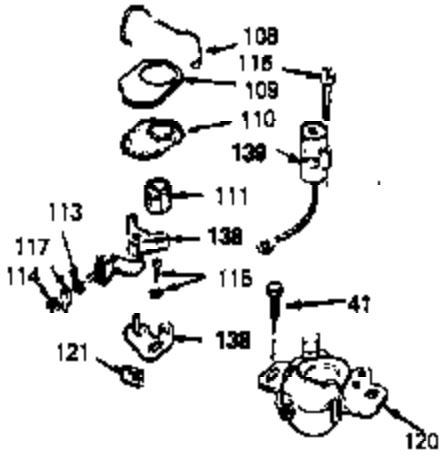

ILLUSTRATION SHOWS TYPICAL PARTS ONLY. ORDER BY PART NUMBER. PARTS NOT LISTED ARE SUPPLIED BY OEM.

Ref #	Part Number	Qty	Description
17	32610A		Connecting Rod Bolt
54	650561		Screw, 1/4-20 x 5/8"
74	610973		Terminal
85A	35708		Muffler (Incl. 86)
86B	32431		Muffler Cover
86	650795		Screw, 1/4-20 x 2-1/4"
86C	650760		Screw, 8-32 x 3/8"
127	590343		Starter Rope Assy.