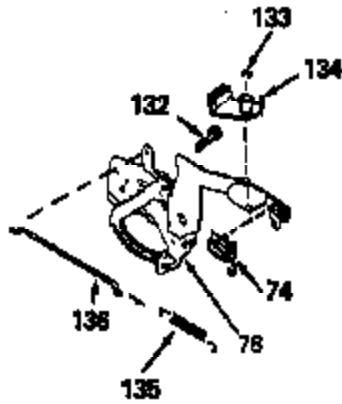

ILLUSTRATION SHOWS TYPICAL PARTS ONLY. ORDER BY PART NUMBER. PARTS NOT LISTED ARE SUPPLIED BY OEM.

Ref #	Part Number	Qty	Description
17	32610A		Connecting Rod Bolt
54	650561		Screw, 1/4-20 x 5/8"
74	610973		Terminal
85A	35708		Muffler (Incl. 86)
86B	32431		Muffler Cover
86	650795		Screw, 1/4-20 x 2-1/4"
86C	650760		Screw, 8-32 x 3/8"
127	590343		Starter Rope Assy.