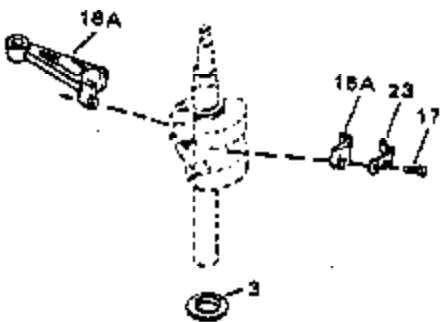

ILLUSTRATION SHOWS TYPICAL PARTS ONLY. ORDER BY PART NUMBER. PARTS NOT LISTED ARE SUPPLIED BY OEM.

Ref #	Part Number	Qty	Description
17	32610A		Connecting Rod Bolt
54	650561		Screw, 1/4-20 x 5/8"
74	610973		Terminal
85A	35708		Muffler (Incl. 86)
86B	32431		Muffler Cover
86	650795		Screw, 1/4-20 x 2-1/4"
86C	650760		Screw, 8-32 x 3/8"
127	590343		Starter Rope Assy.