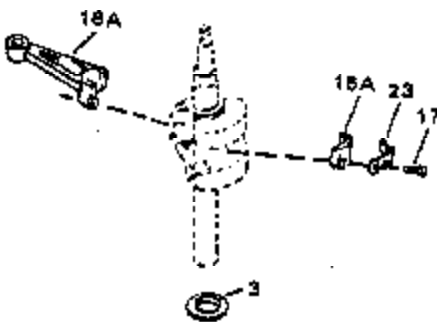

ILLUSTRATION SHOWS TYPICAL PARTS ONLY. ORDER BY PART NUMBER. PARTS NOT LISTED ARE SUPPLIED BY OEM.

Ref #	Part Number	Qty	Description
17	32610A		Bolt, Connecting rod
23	32609		Plate, Lock (Used on early production with No. 32610 connecting rod bolt. Donot use with No. 32610A locking type bolt.)
54	650561		Screw, 1/4-20 x 5/8"
55A	33907A		Housing, Blower
74	610973		Terminal Assy. (Use as required)
85A	27181B		Muffler
86B	32431		Cover, Muffler
86C	650760		Screw, 8/32 x 3/8"
86	650795		Screw, 1/4-20 x 2-1/4"
127	590343		Rope Assy., Starter
128A	33914		Cup (Early production only, not w/650 791)
143			Electric Starter Kit (Supplied by OEM)