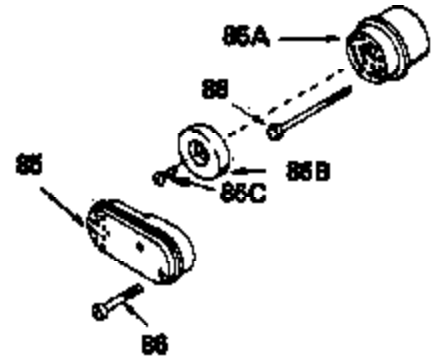

ILLUSTRATION SHOWS TYPICAL PARTS ONLY. ORDER BY PART NUMBER. PARTS NOT LISTED ARE SUPPLIED BY OEM.

Ref #	Part Number	Qty	Description
17	32610A		Bolt, Connecting rod
23	32609		Plate, Lock (Used on early production with No. 32610 connecting rod bolt. Donot use with No. 32610A locking type bolt.)
54	650561		Screw, 1/4-20 x 5/8"
55A	33907A		Housing, Blower
74	610973		Terminal Assy. (Use as required)
85A	27181B		Muffler
86B	32431		Cover, Muffler
86C	650760		Screw, 8/32 x 3/8"
86	650795		Screw, 1/4-20 x 2-1/4"
127	590343		Rope Assy., Starter
128A	33914		Cup (Early production only, not w/650 791)
143			Electric Starter Kit (Supplied by OEM)