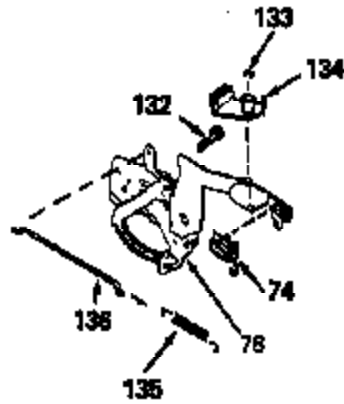

ILLUSTRATION SHOWS TYPICAL PARTS ONLY. ORDER BY PART NUMBER. PARTS NOT LISTED ARE SUPPLIED BY OEM.

Ref #	Part Number	Qty	Description
17	32610A		Bolt, Connecting rod
23	32609		Plate, Lock (Used on early production with No. 32610 connecting rod bolt. Donot use with No. 32610A locking type bolt.)
54	650561		Screw, 1/4-20 x 5/8"
55A	33907A		Housing, Blower
74	610973		Terminal Assy. (Use as required)
85A	27181B		Muffler
86B	32431		Cover, Muffler
86C	650760		Screw, 8/32 x 3/8"
86	650795		Screw, 1/4-20 x 2-1/4"
127	590343		Rope Assy., Starter
128A	33914		Cup (Early production only, not w/650 791)
143			Electric Starter Kit (Supplied by OEM)