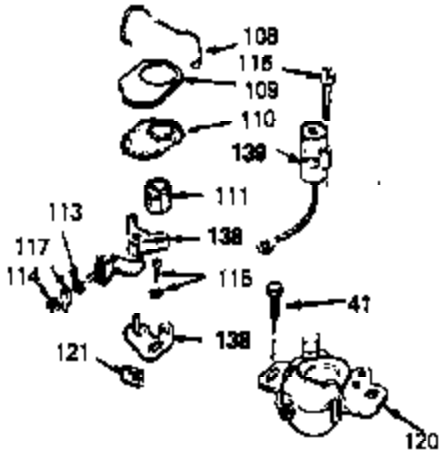

Ref #	Part Number	Qty	Description
17	32610A		Bolt, Connecting rod
23	32609		Plate, Lock (Used on early production with No. 32610 connecting rod bolt. Donot use with No. 32610A locking type bolt.)
54	650561		Screw, 1/4-20 x 5/8"
74	610973		Terminal Assy. (Use as required)
128A	33914		Cup (Early production only, not w/650 791)
143			Electric Starter Kit (Supplied by OEM )