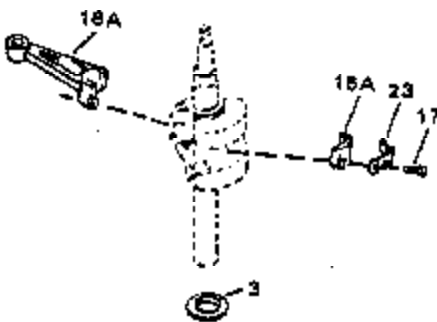

ILLUSTRATION SHOWS TYPICAL PARTS ONLY. ORDER BY PART NUMBER. PARTS NOT LISTED ARE SUPPLIED BY OEM.

Ref #	Part Number	Qty	Description
17	32610A		Bolt, Connecting rod
23	32609		Plate, Lock (Used on early production with No. 32610 connecting rod bolt. Donot use with No. 32610A locking type bolt.)
54	650561		Screw, 1/4-20 x 5/8"
74	610973		Terminal Assy. (Use as required)
128A	33914		Cup (Early production only, not w/650 791)
143			Electric Starter Kit (Supplied by OEM )