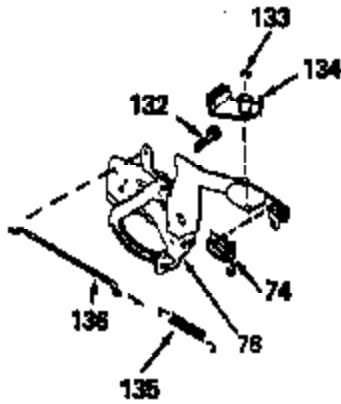

ILLUSTRATION SHOWS TYPICAL PARTS ONLY. ORDER BY PART NUMBER. PARTS NOT LISTED ARE SUPPLIED BY OEM.

Ref #	Part Number	Qty	Description
17	32610A		Bolt, Connecting rod
23	32609		Plate, Lock (Used on early production with No. 32610 connecting rod bolt. Donot use with No. 32610A locking type bolt.)
54	650561		Screw, 1/4-20 x 5/8"
74	610973		Terminal Assy. (Use as required)
128A	33914		Cup (Early production only, not w/650 791)
143			Electric Starter Kit (Supplied by OEM)