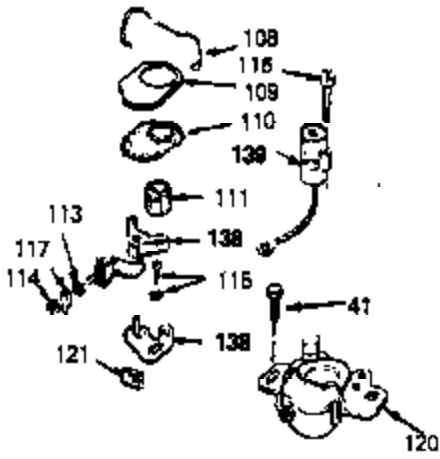

Ref #	Part Number	Qty	Description
17	32610A		Bolt, Connecting rod
23	32609		Plate, Lock (Used on early production with No. 32610 connecting rod bolt. Donot use with No. 32610A locking type bolt.)
54	650561		Screw, 1/4-20 x 5/8"
74	610973		Terminal Assy. (Use as required)
128A	33914		Cup (Early production only, not w/650 791)
143			Electric Starter Kit (Supplied by OEM)